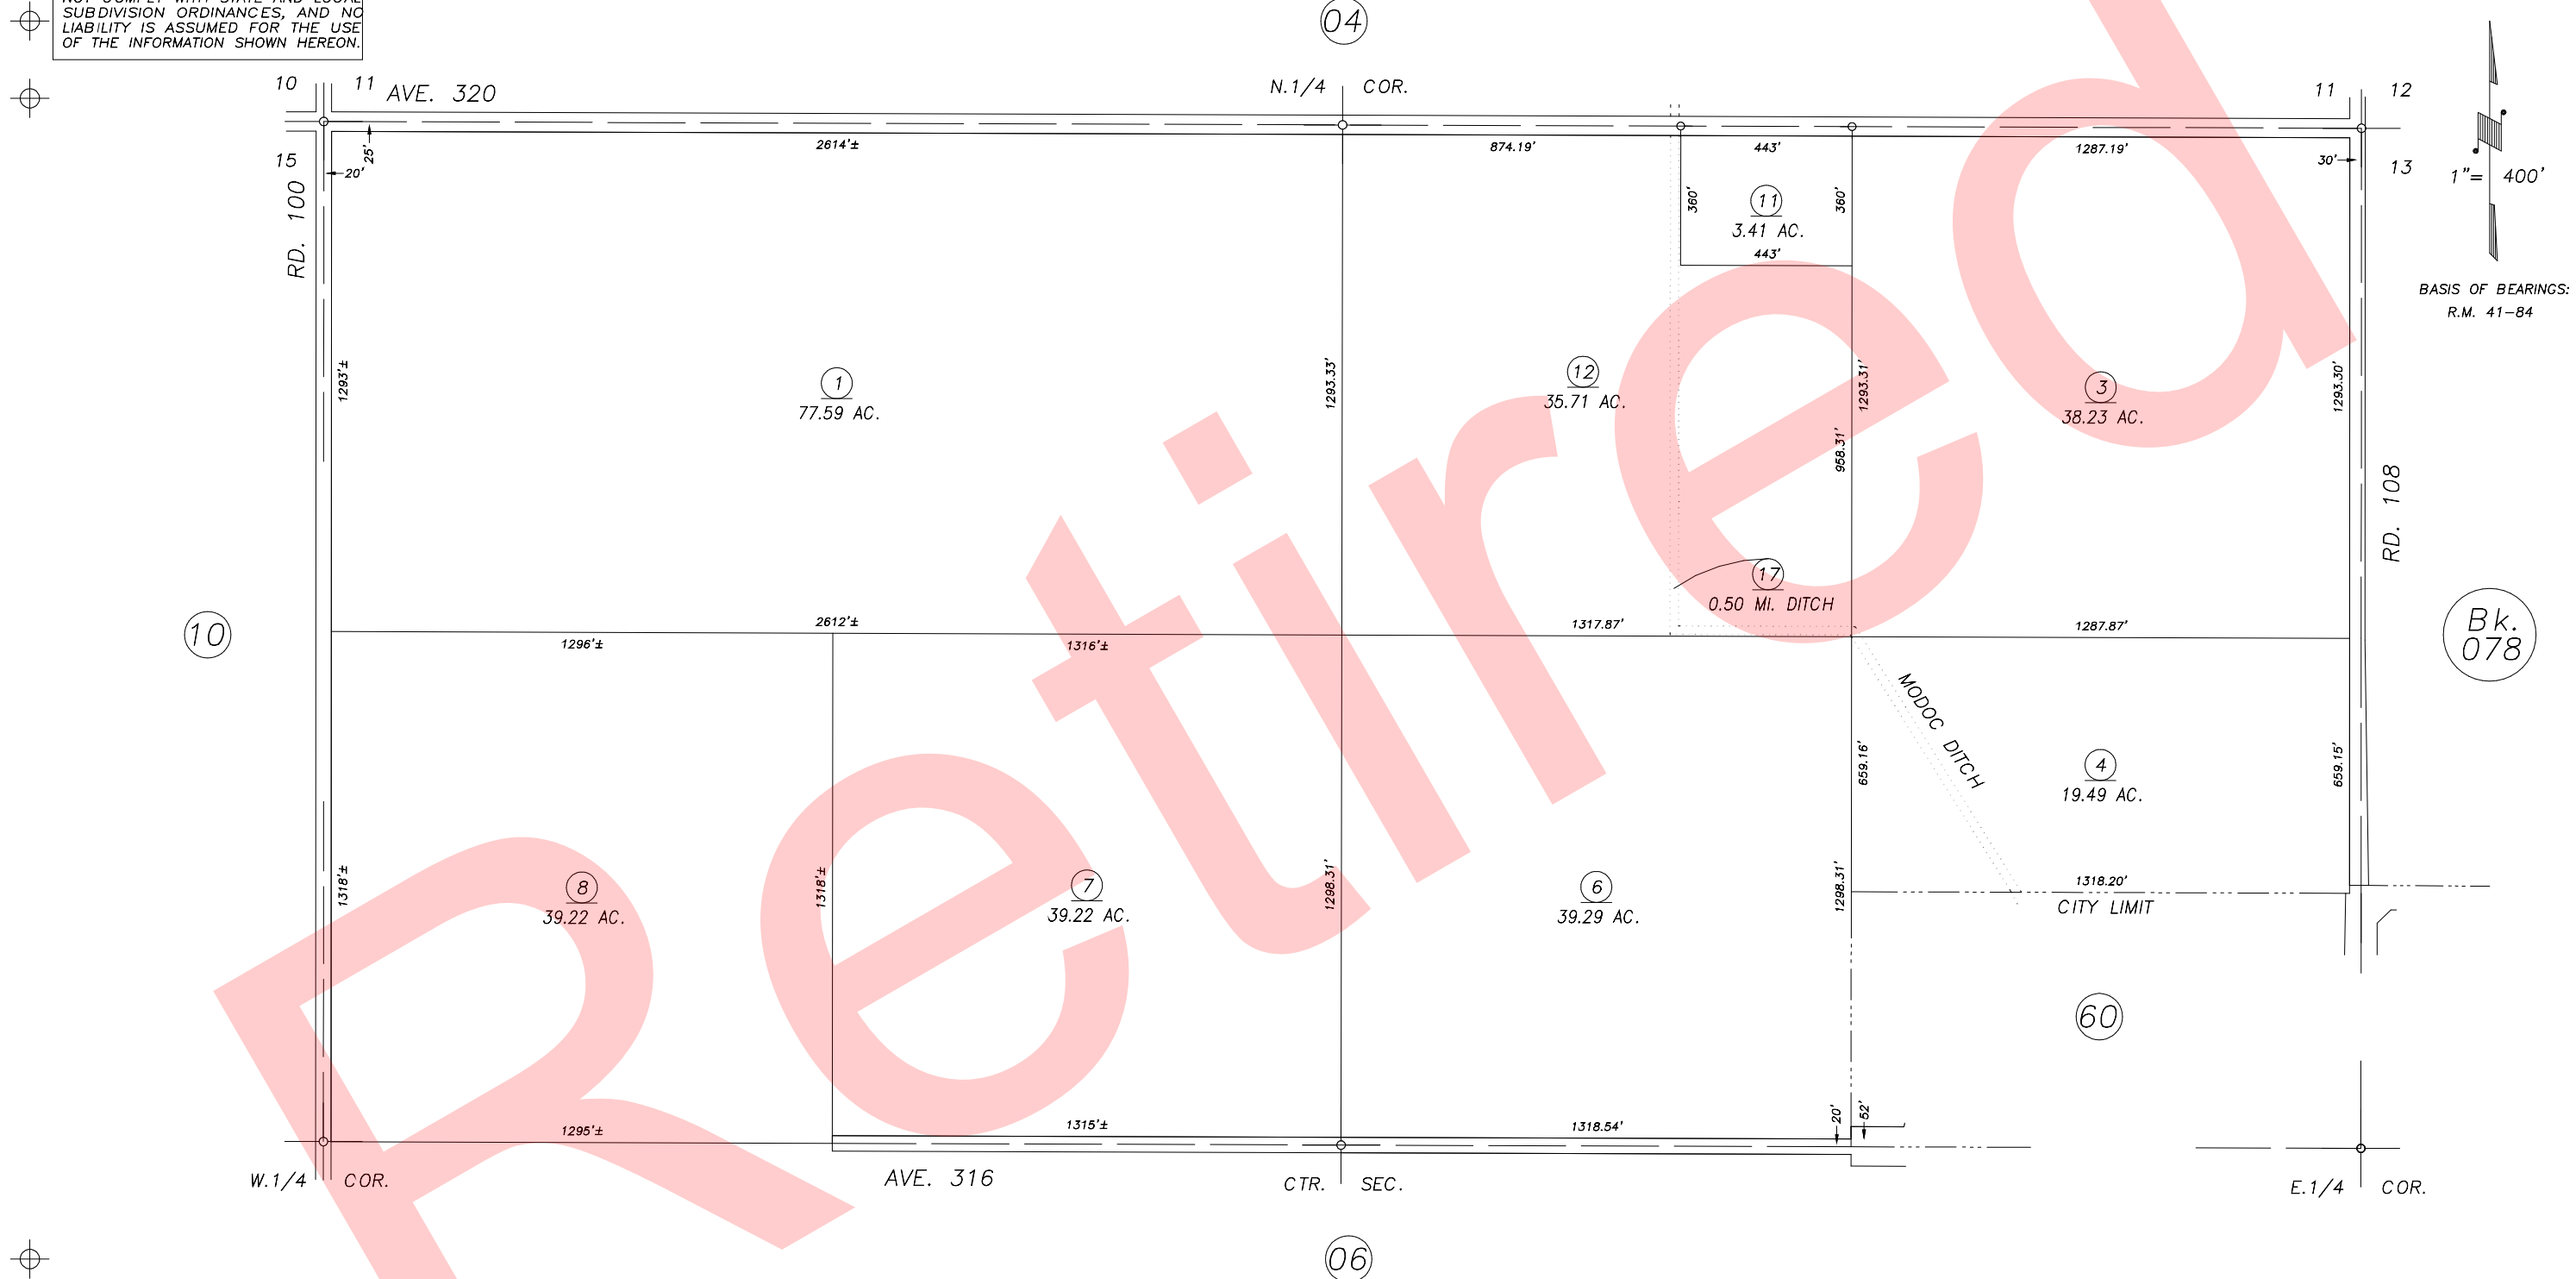

N1/2 SEC.14, T.18S., R.24E., M.D.B.&M.

Tax Area Codes 077-05  
153-015  
006-215

**DISCLAIMER**  
THIS MAP WAS PREPARED FOR LOCAL PROPERTY ASSESSMENT PURPOSES ONLY AND THE PARCELS SHOWN HEREON MAY NOT COMPLY WITH STATE AND LOCAL SUBDIVISION ORDINANCES, AND NO LIABILITY IS ASSUMED FOR THE USE OF THE INFORMATION SHOWN HEREON.

Bk. 078

VICINITY OF VISALIA  
ASSESSOR'S MAPS BK.077 , PG.05  
COUNTY OF TULARE, CALIFORNIA, U.S.A.

NOTE: Assessor's Parcel Numbers Shown in Circles ① ⑫ ⑬  
Assessor's Block Numbers Shown in Elipses ⑩ ⑪ ⑭