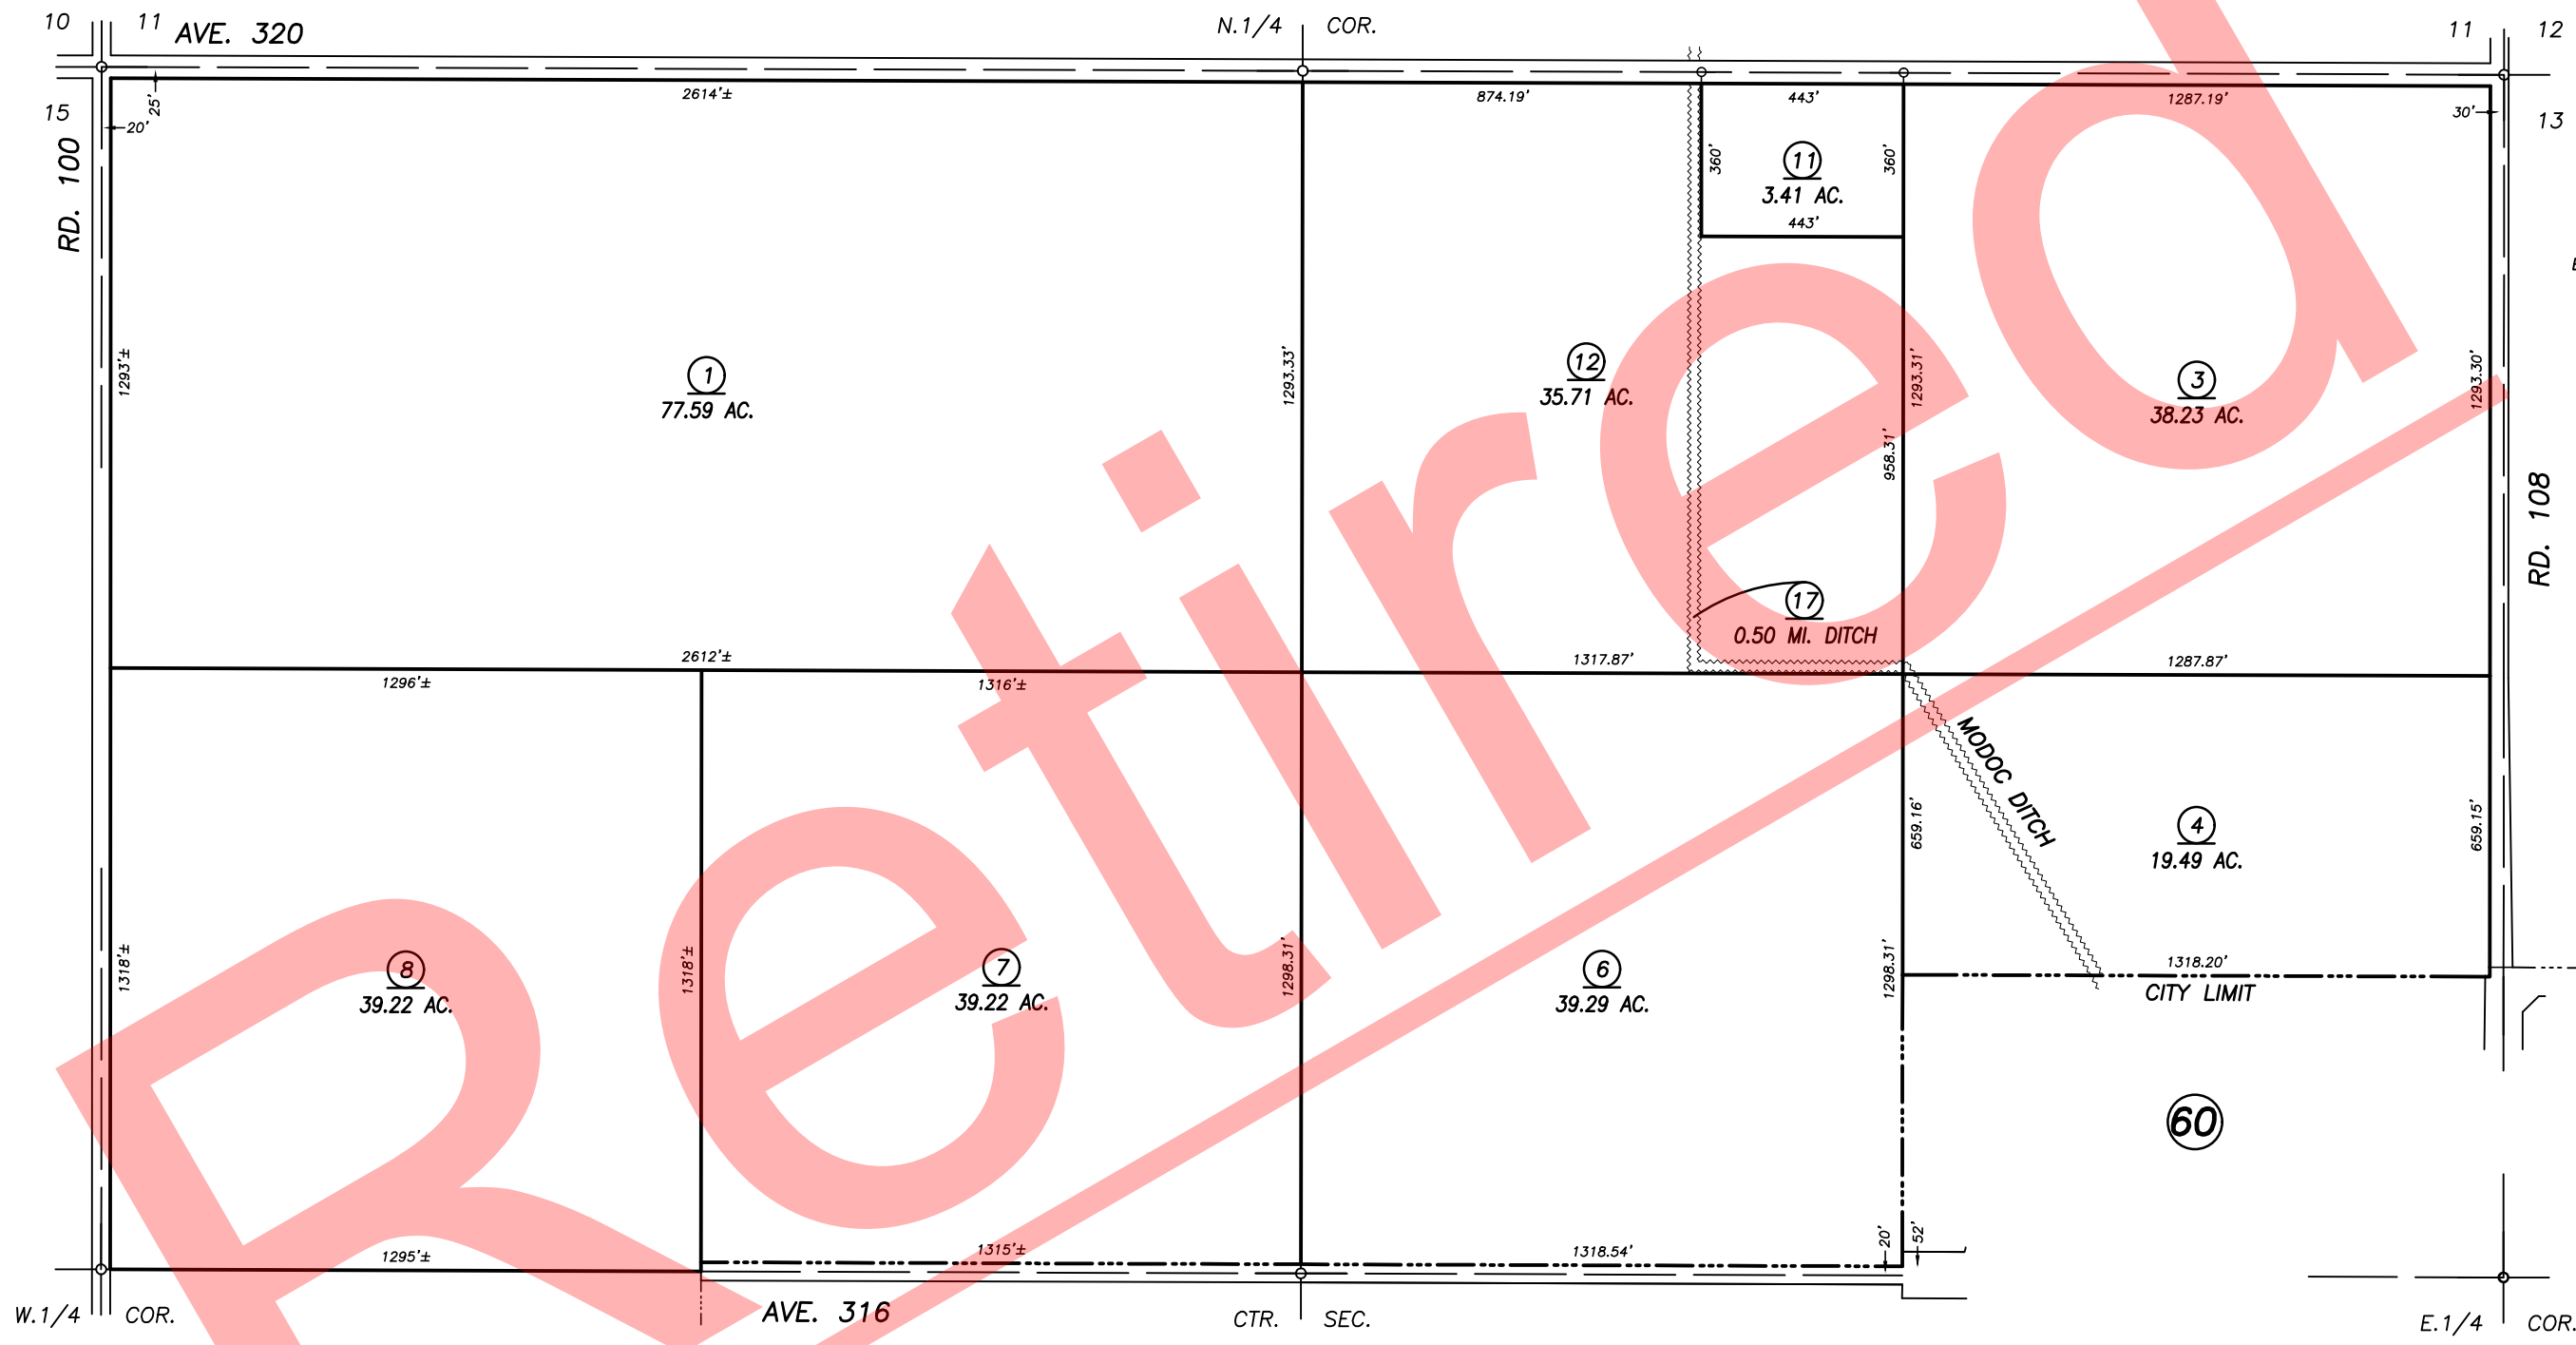

N1/2 SEC.14, T.18S., R.24E., M.D.B.&M.

Tax Area Codes 077-05

153-015

006-215

**DISCLAIMER**  
THIS MAP WAS PREPARED FOR LOCAL PROPERTY ASSESSMENT PURPOSES ONLY AND THE PARCELS SHOWN HEREON MAY NOT COMPLY WITH STATE AND LOCAL SUBDIVISION ORDINANCES, AND NO LIABILITY IS ASSUMED FOR THE USE OF THE INFORMATION SHOWN HEREON.

BASIS OF BEARINGS:  
R.M. 41-84

10

Bk. 078

VICINITY OF VISALIA  
ASSESSOR'S MAPS BK. 077 , PG. 05  
COUNTY OF TULARE, CALIFORNIA, U.S.A.

NOTE: Assessor's Parcel Numbers Shown in Circles ① ⑫③  
Assessor's Block Numbers Shown in Elipses ⑩ ⑪⑫