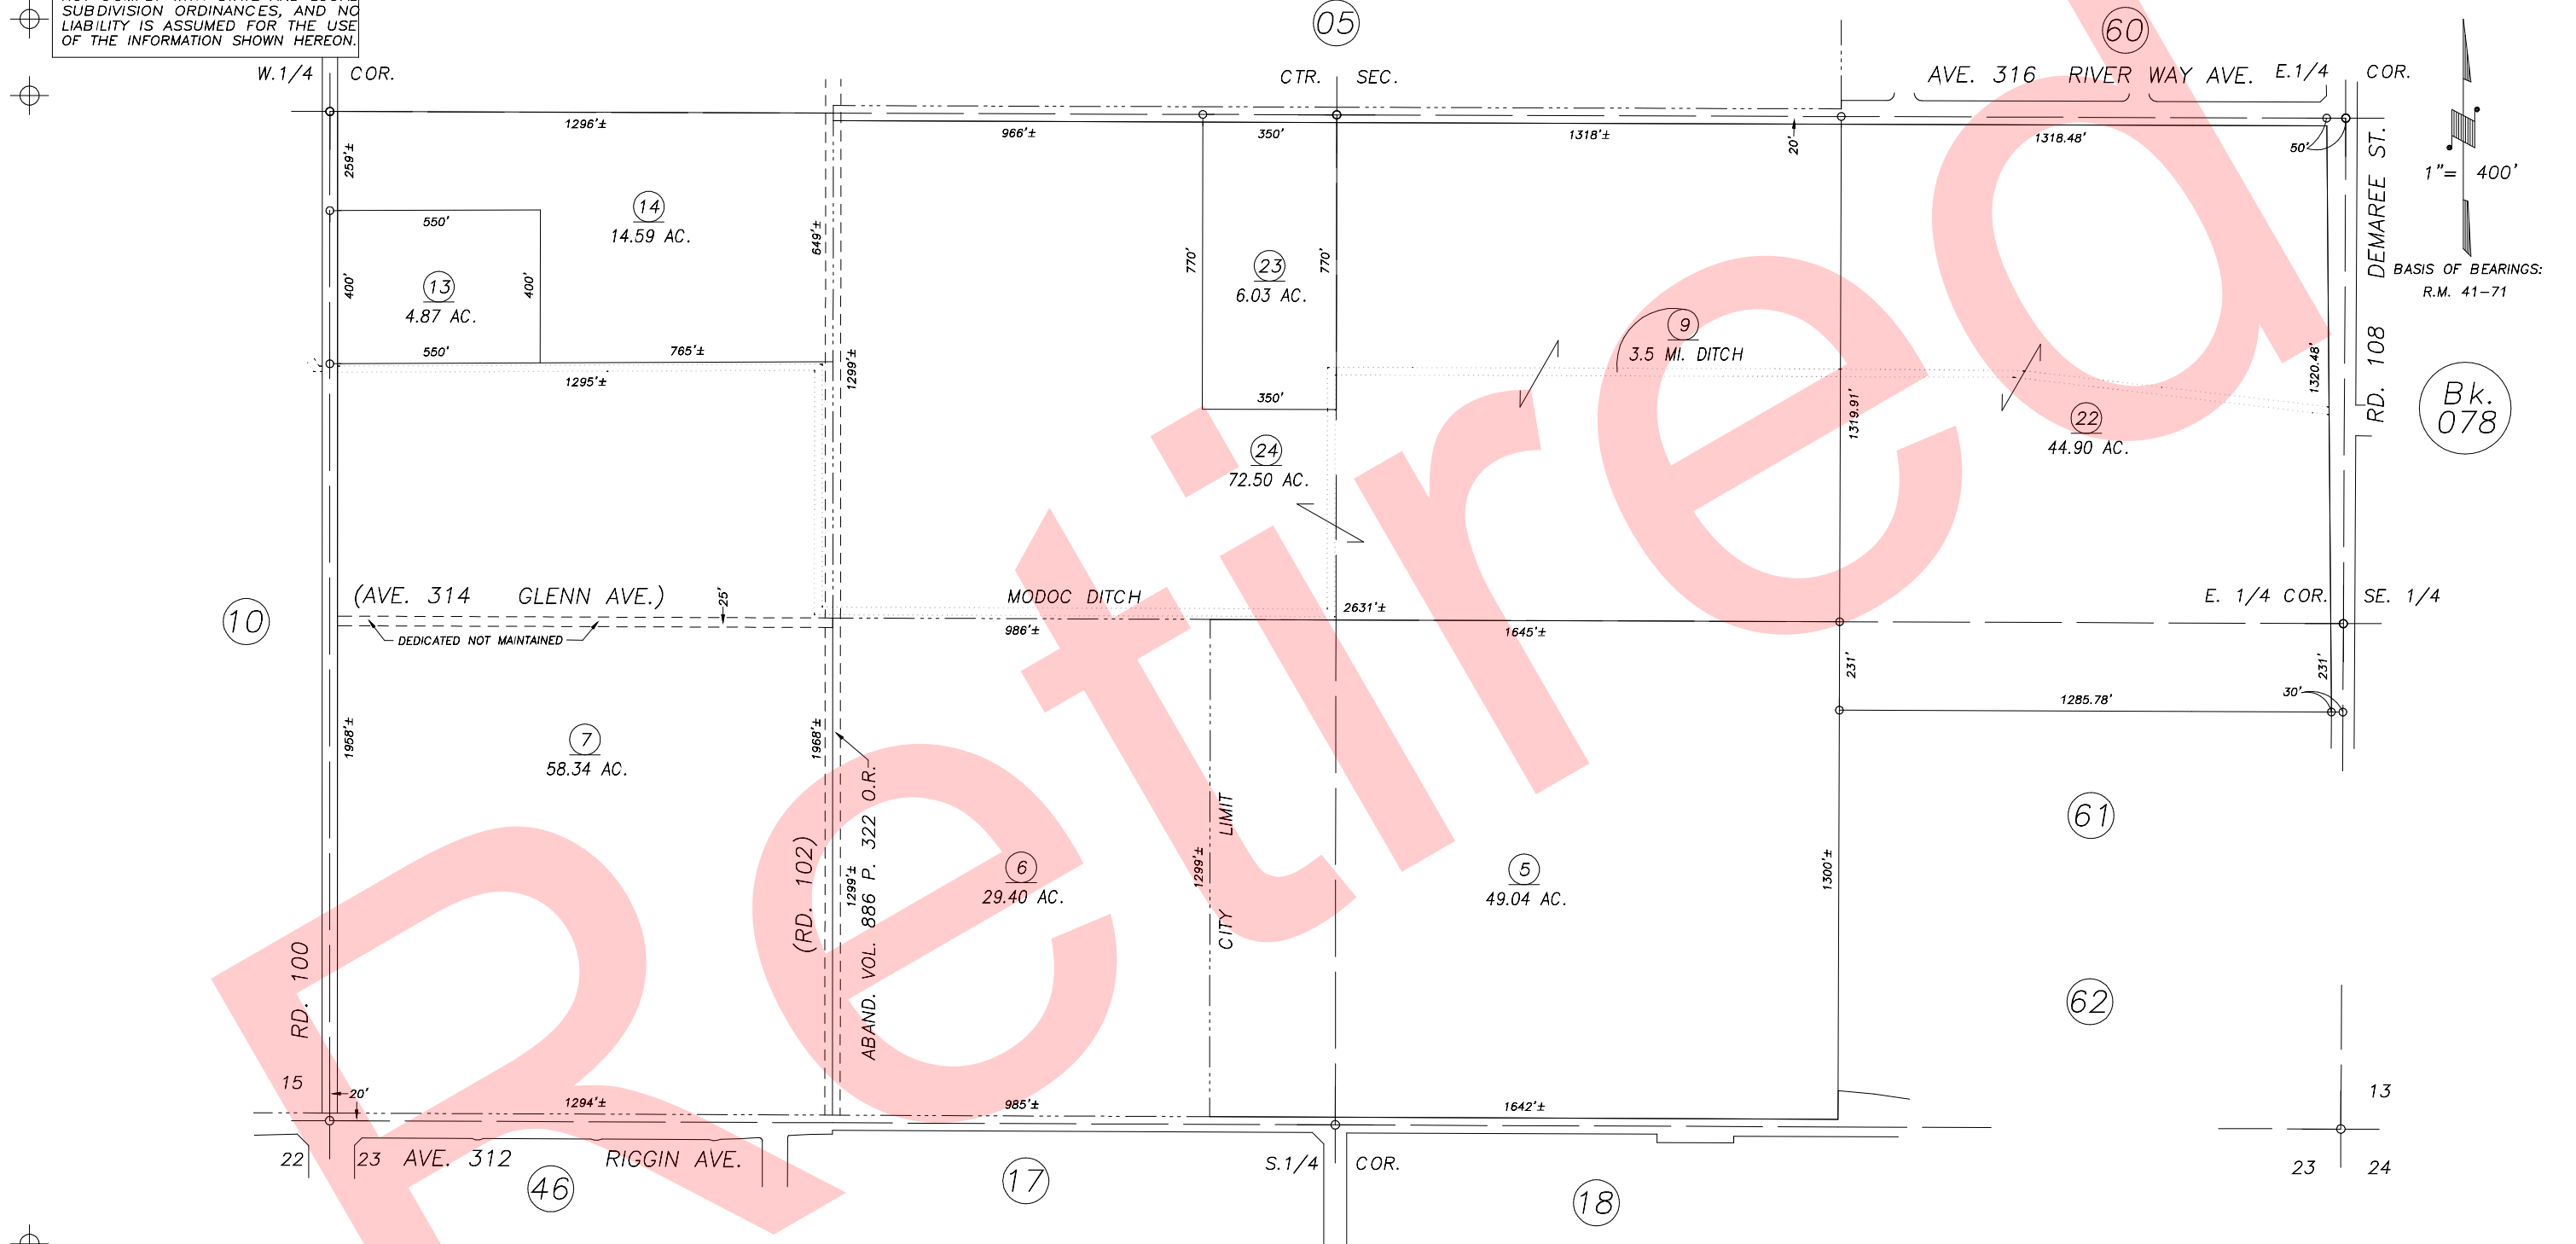

S1/2 SEC.14, T.18S., R.24E., M.D.B.&M.

Tax Area Codes 077-06

153-015

006-215

**DISCLAIMER**  
 THIS MAP WAS PREPARED FOR LOCAL PROPERTY ASSESSMENT PURPOSES ONLY AND THE PARCELS SHOWN HEREON MAY NOT COMPLY WITH STATE AND LOCAL SUBDIVISION ORDINANCES, AND NO LIABILITY IS ASSUMED FOR THE USE OF THE INFORMATION SHOWN HEREON.

Bk. 078

POR. RECORD OF SURVEY, L.S. 20-17 (SEC. 14 ETC.)  
 POR. RECORD OF SURVEY, L.S. 8-85 (SEC. 14 ETC.)

VICINITY OF VISALIA  
 ASSESSOR'S MAPS BK.077 , PG.06  
 COUNTY OF TULARE, CALIFORNIA, U.S.A.

NOTE: Assessor's Parcel Numbers Shown in Circles (1) (123)  
 Assessor's Block Numbers Shown in Elipses