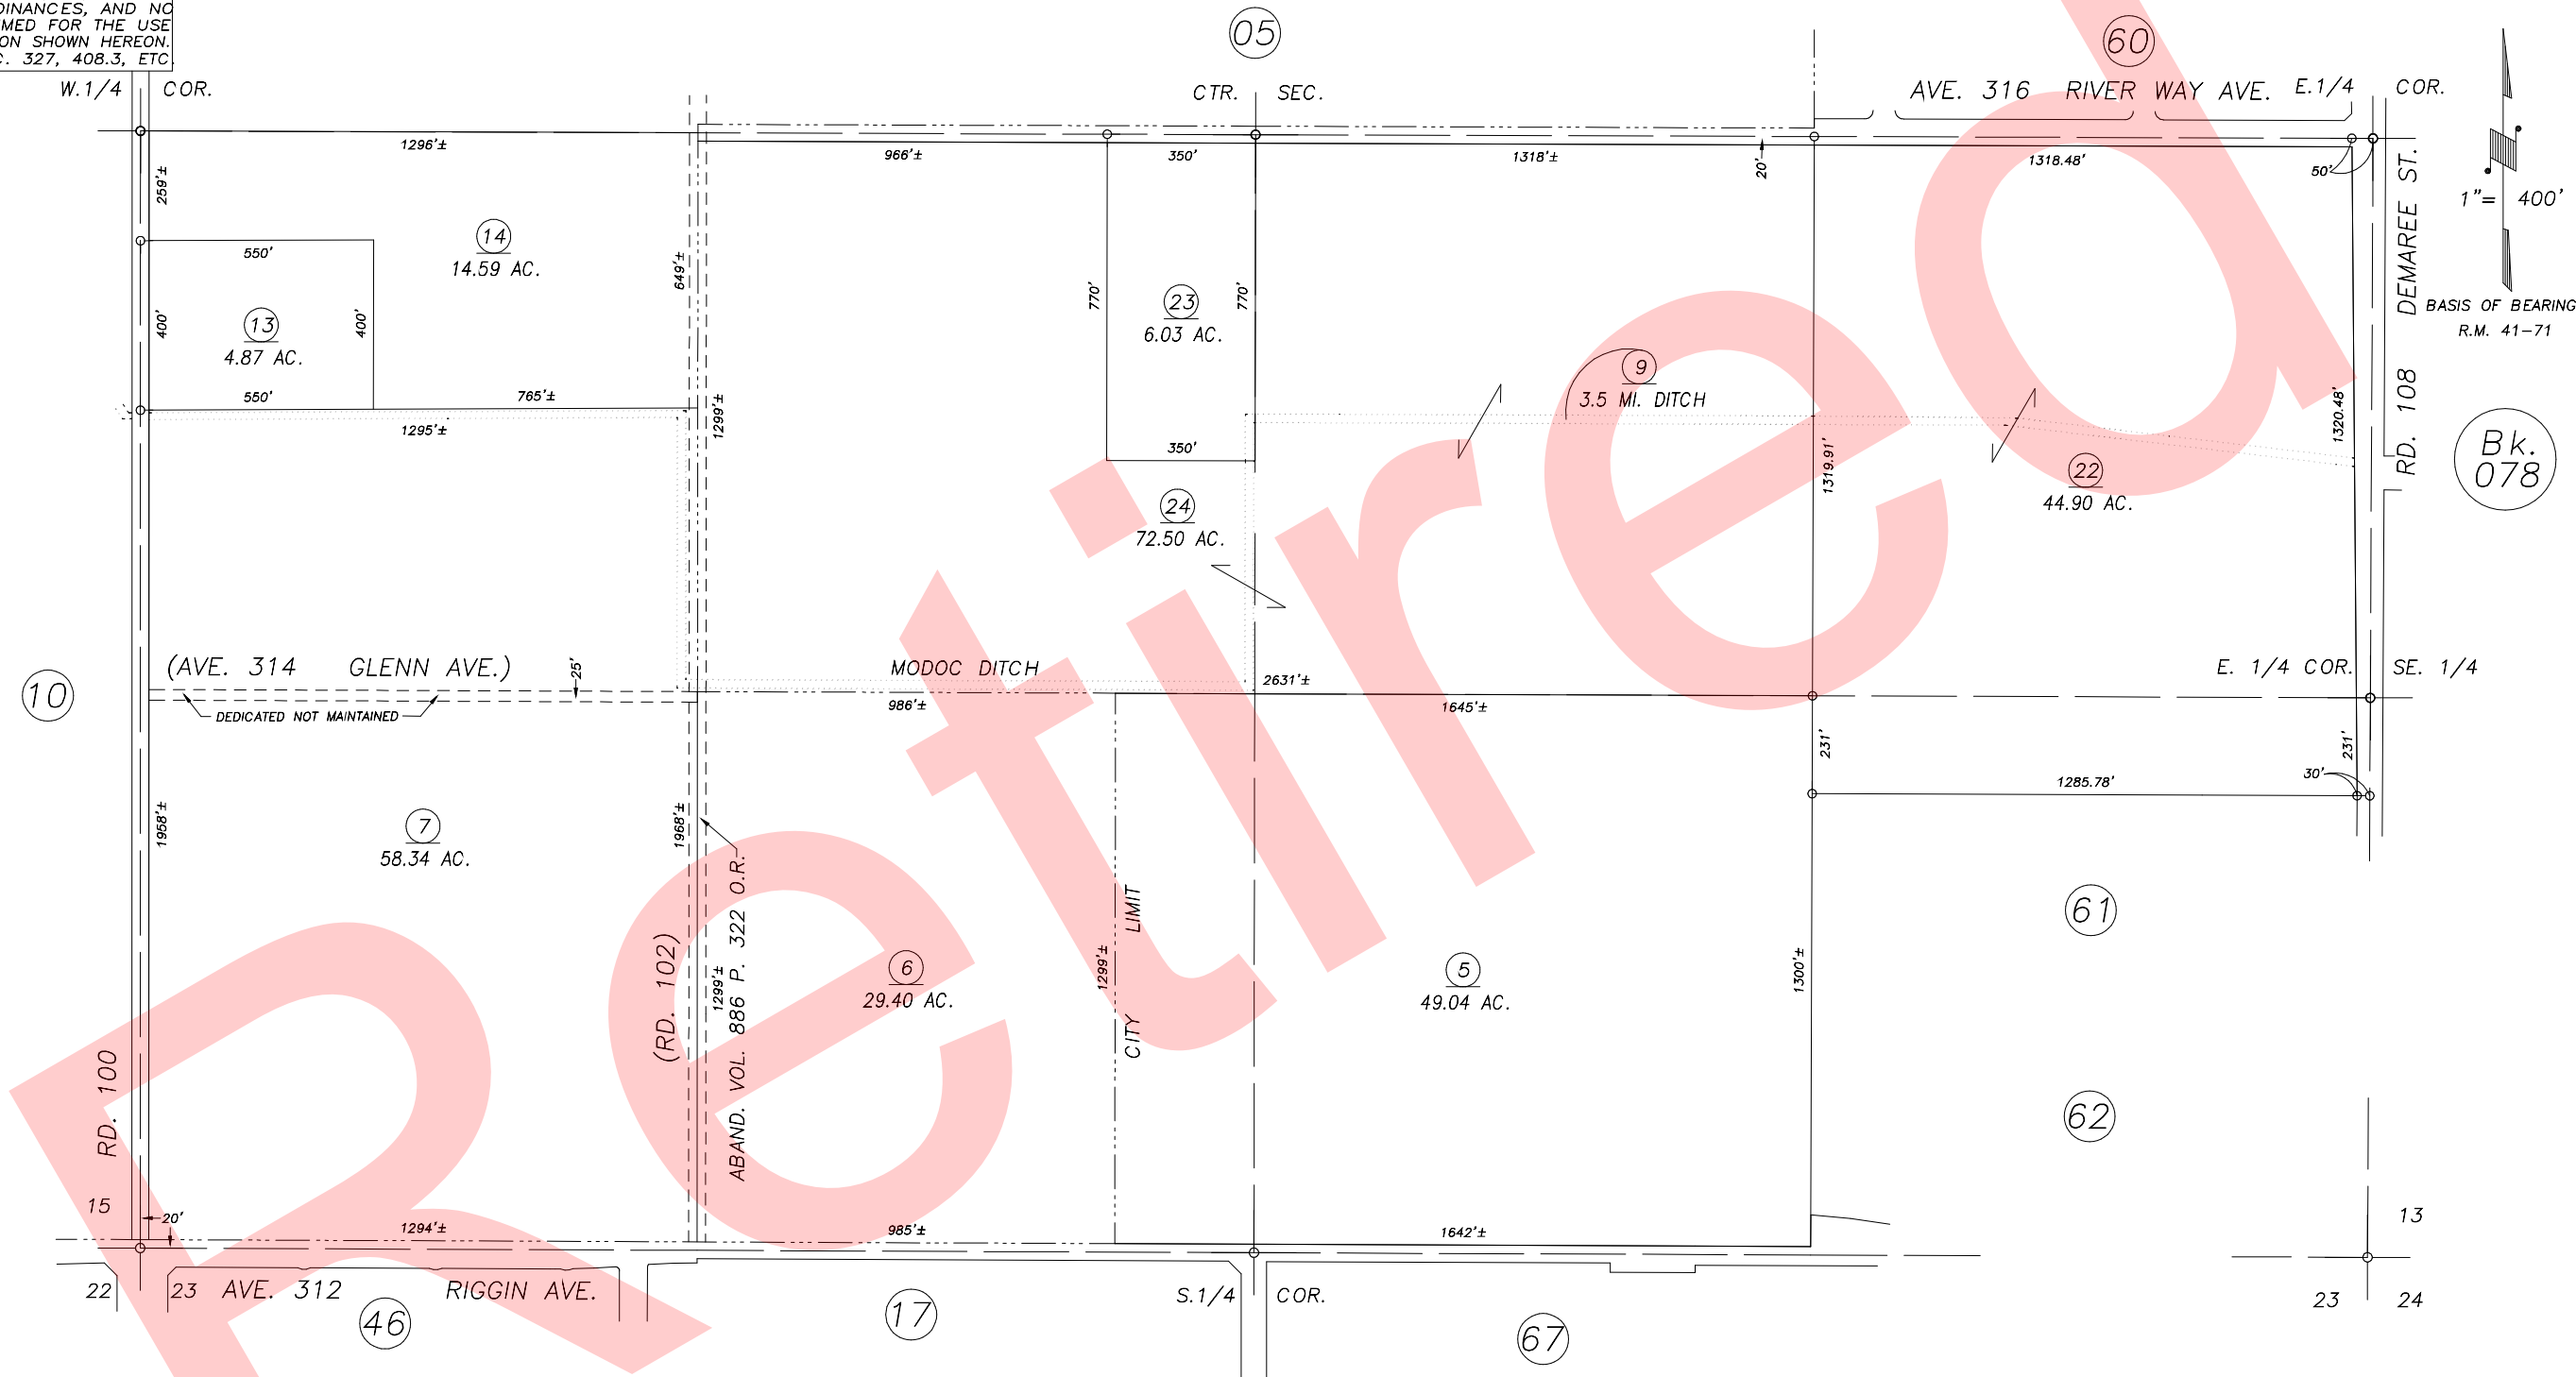

S1/2 SEC.14, T.18S., R.24E., M.D.B.&M.

Tax Area Codes 077-06

153-015

006-215

DISCLAIMER
 THIS MAP WAS PREPARED FOR LOCAL
 PROPERTY ASSESSMENT PURPOSES ONLY
 AND THE PARCELS SHOWN HEREON MAY
 NOT COMPLY WITH STATE AND LOCAL
 SUBDIVISION ORDINANCES, AND NO
 LIABILITY IS ASSUMED FOR THE USE
 OF THE INFORMATION SHOWN HEREON.
 R & T CODE SEC. 327, 408.3, ETC

POR. RECORD OF SURVEY, L.S. 20-17 (SEC. 14 ETC.)
 POR. RECORD OF SURVEY, L.S. 8-85 (SEC. 14 ETC.)

VICINITY OF VISALIA
 ASSESSOR'S MAPS BK.077 , PG.06
 COUNTY OF TULARE, CALIFORNIA, U.S.A.

NOTE: Assessor's Parcel Numbers Shown in Circles (1) (123)
 Assessor's Block Numbers Shown in Elipses