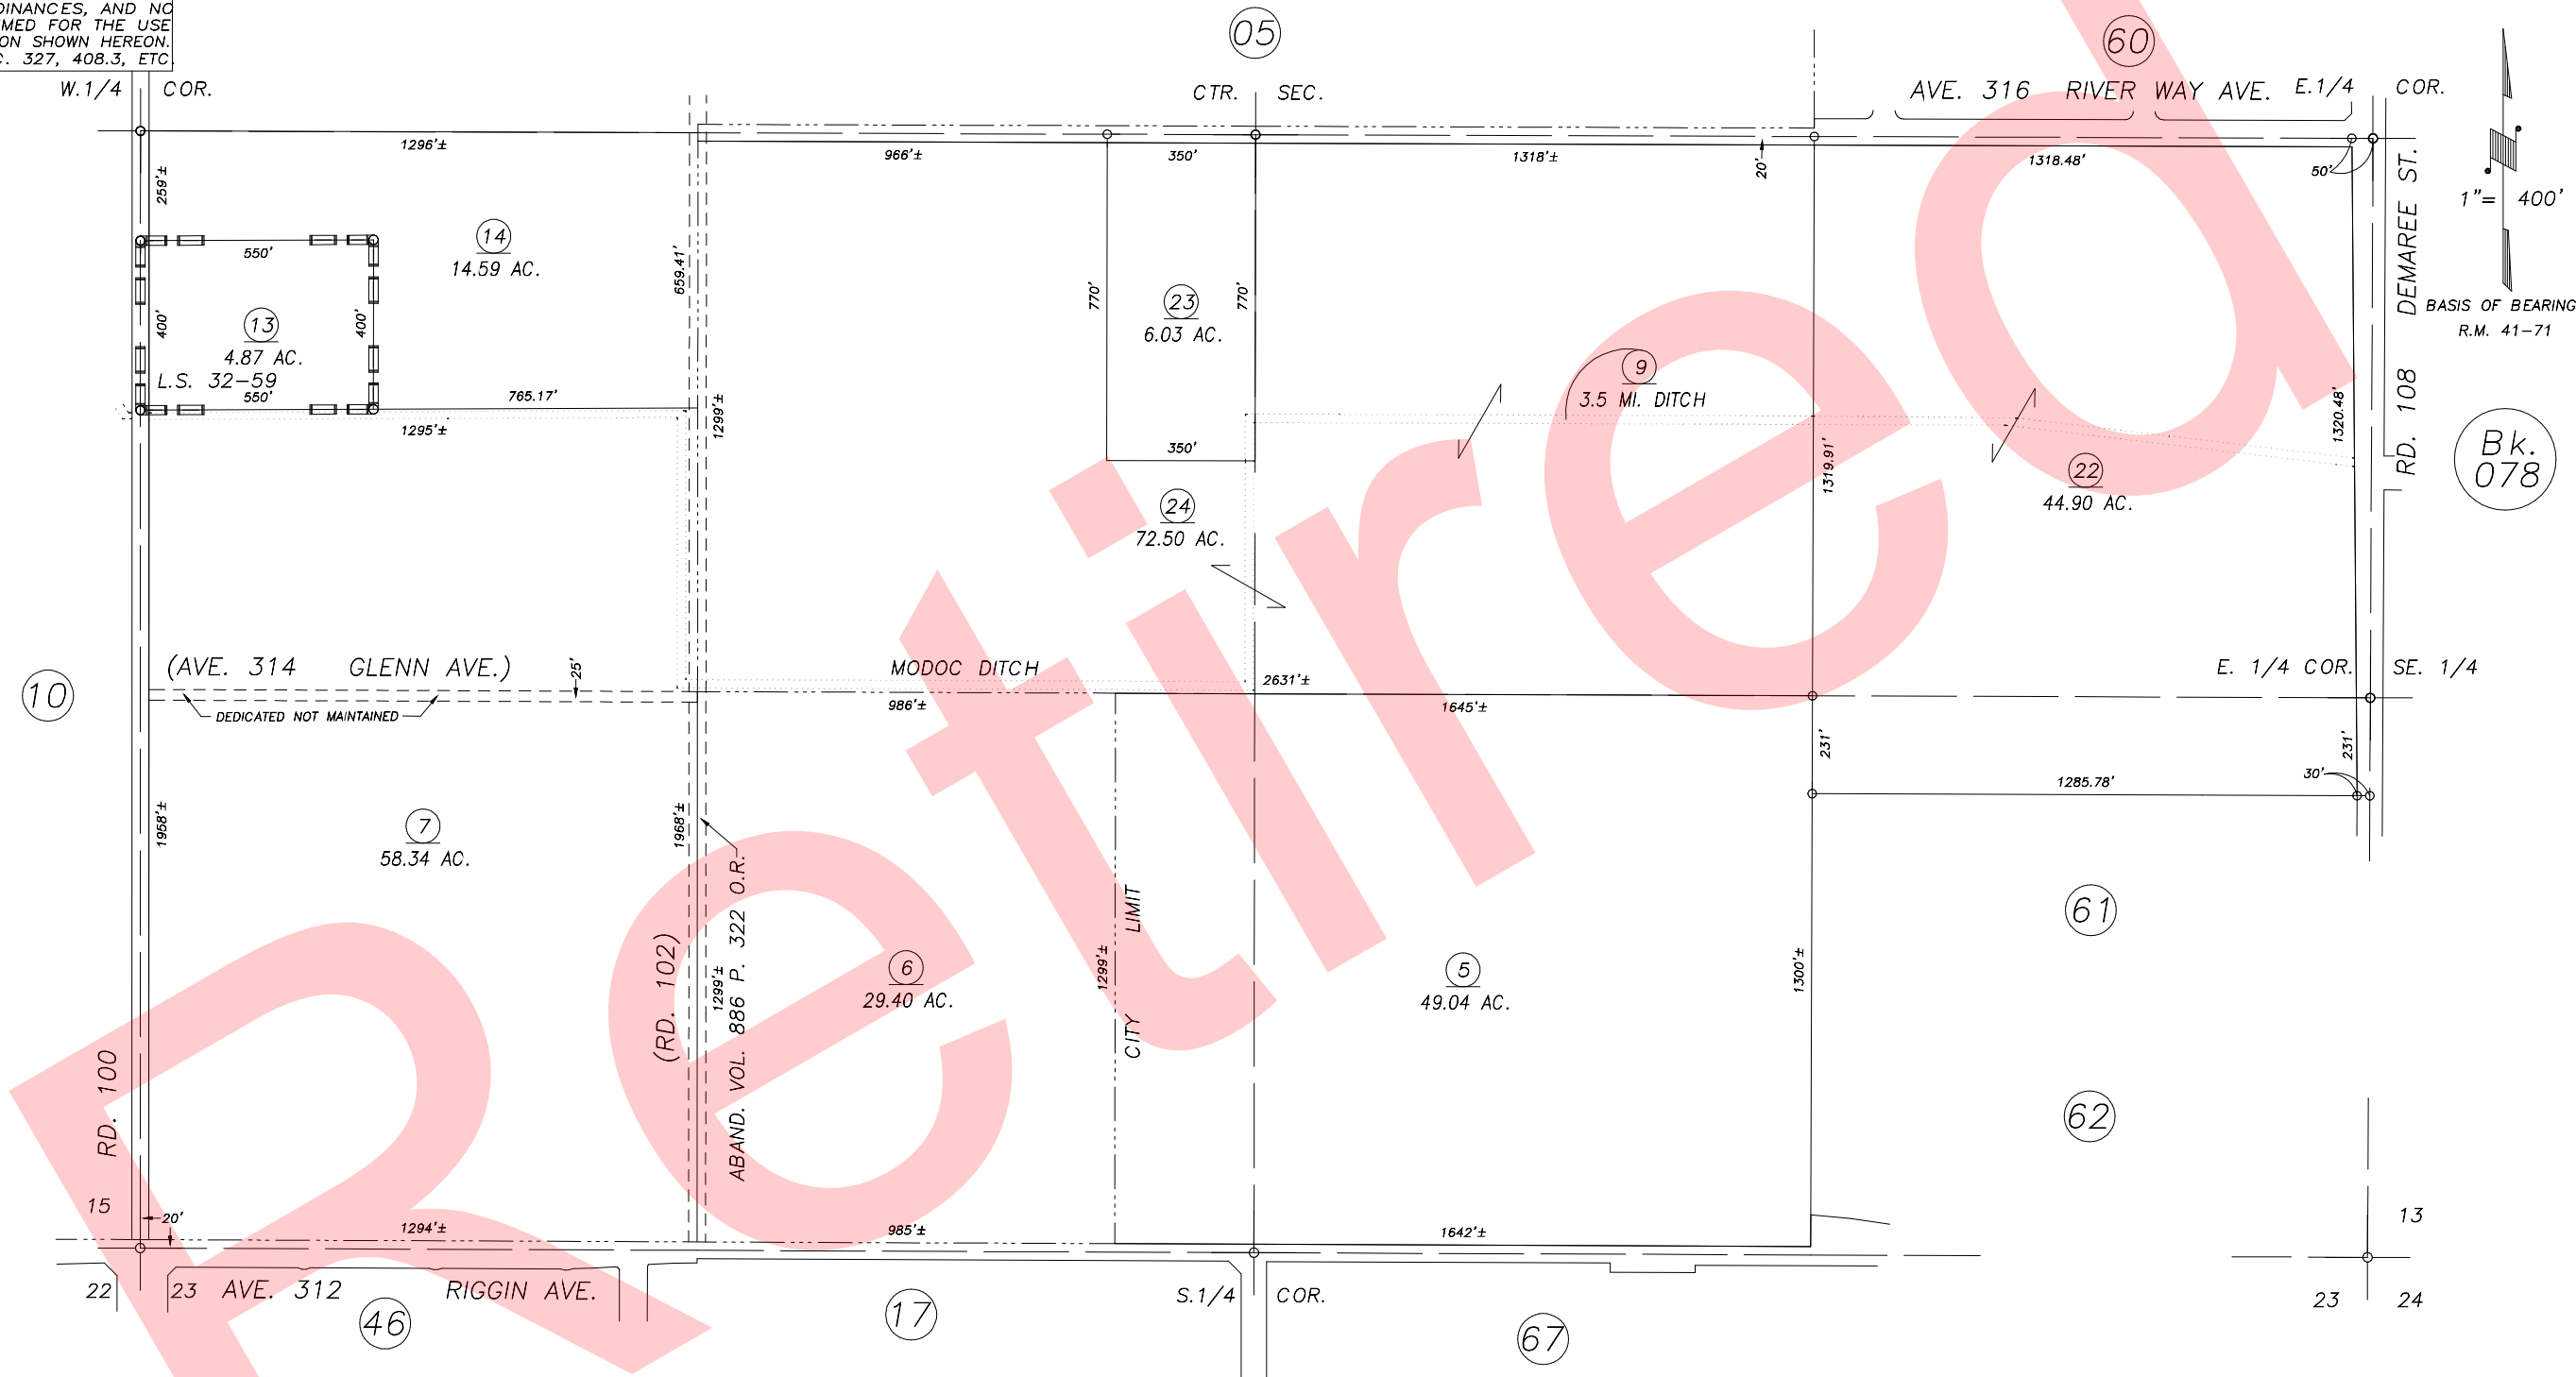

S1/2 SEC.14, T.18S., R.24E., M.D.B.&M.

Tax Area Codes 077-06

153-015

006-215

DISCLAIMER

THIS MAP WAS PREPARED FOR LOCAL PROPERTY ASSESSMENT PURPOSES ONLY AND THE PARCELS SHOWN HEREON MAY NOT COMPLY WITH STATE AND LOCAL SUBDIVISION ORDINANCES, AND NO LIABILITY IS ASSUMED FOR THE USE OF THE INFORMATION SHOWN HEREON. R & T CODE SEC. 327, 408.3, ETC

Bk. 078

POR. RECORD OF SURVEY, L.S. 20-17 (SEC. 14 ETC.)  
 POR. RECORD OF SURVEY, L.S. 8-85 (SEC. 14 ETC.)  
 RECORD OF SURVEY, L.S. 32-59

VICINITY OF VISALIA  
 ASSESSOR'S MAPS BK.077 , PG.06  
 COUNTY OF TULARE, CALIFORNIA, U.S.A.

NOTE: Assessor's Parcel Numbers Shown in Circles (1) (123)  
 Assessor's Block Numbers Shown in Elipses

2014-0023077	9/25/2015	NFL
REVISION	DATE	TECH