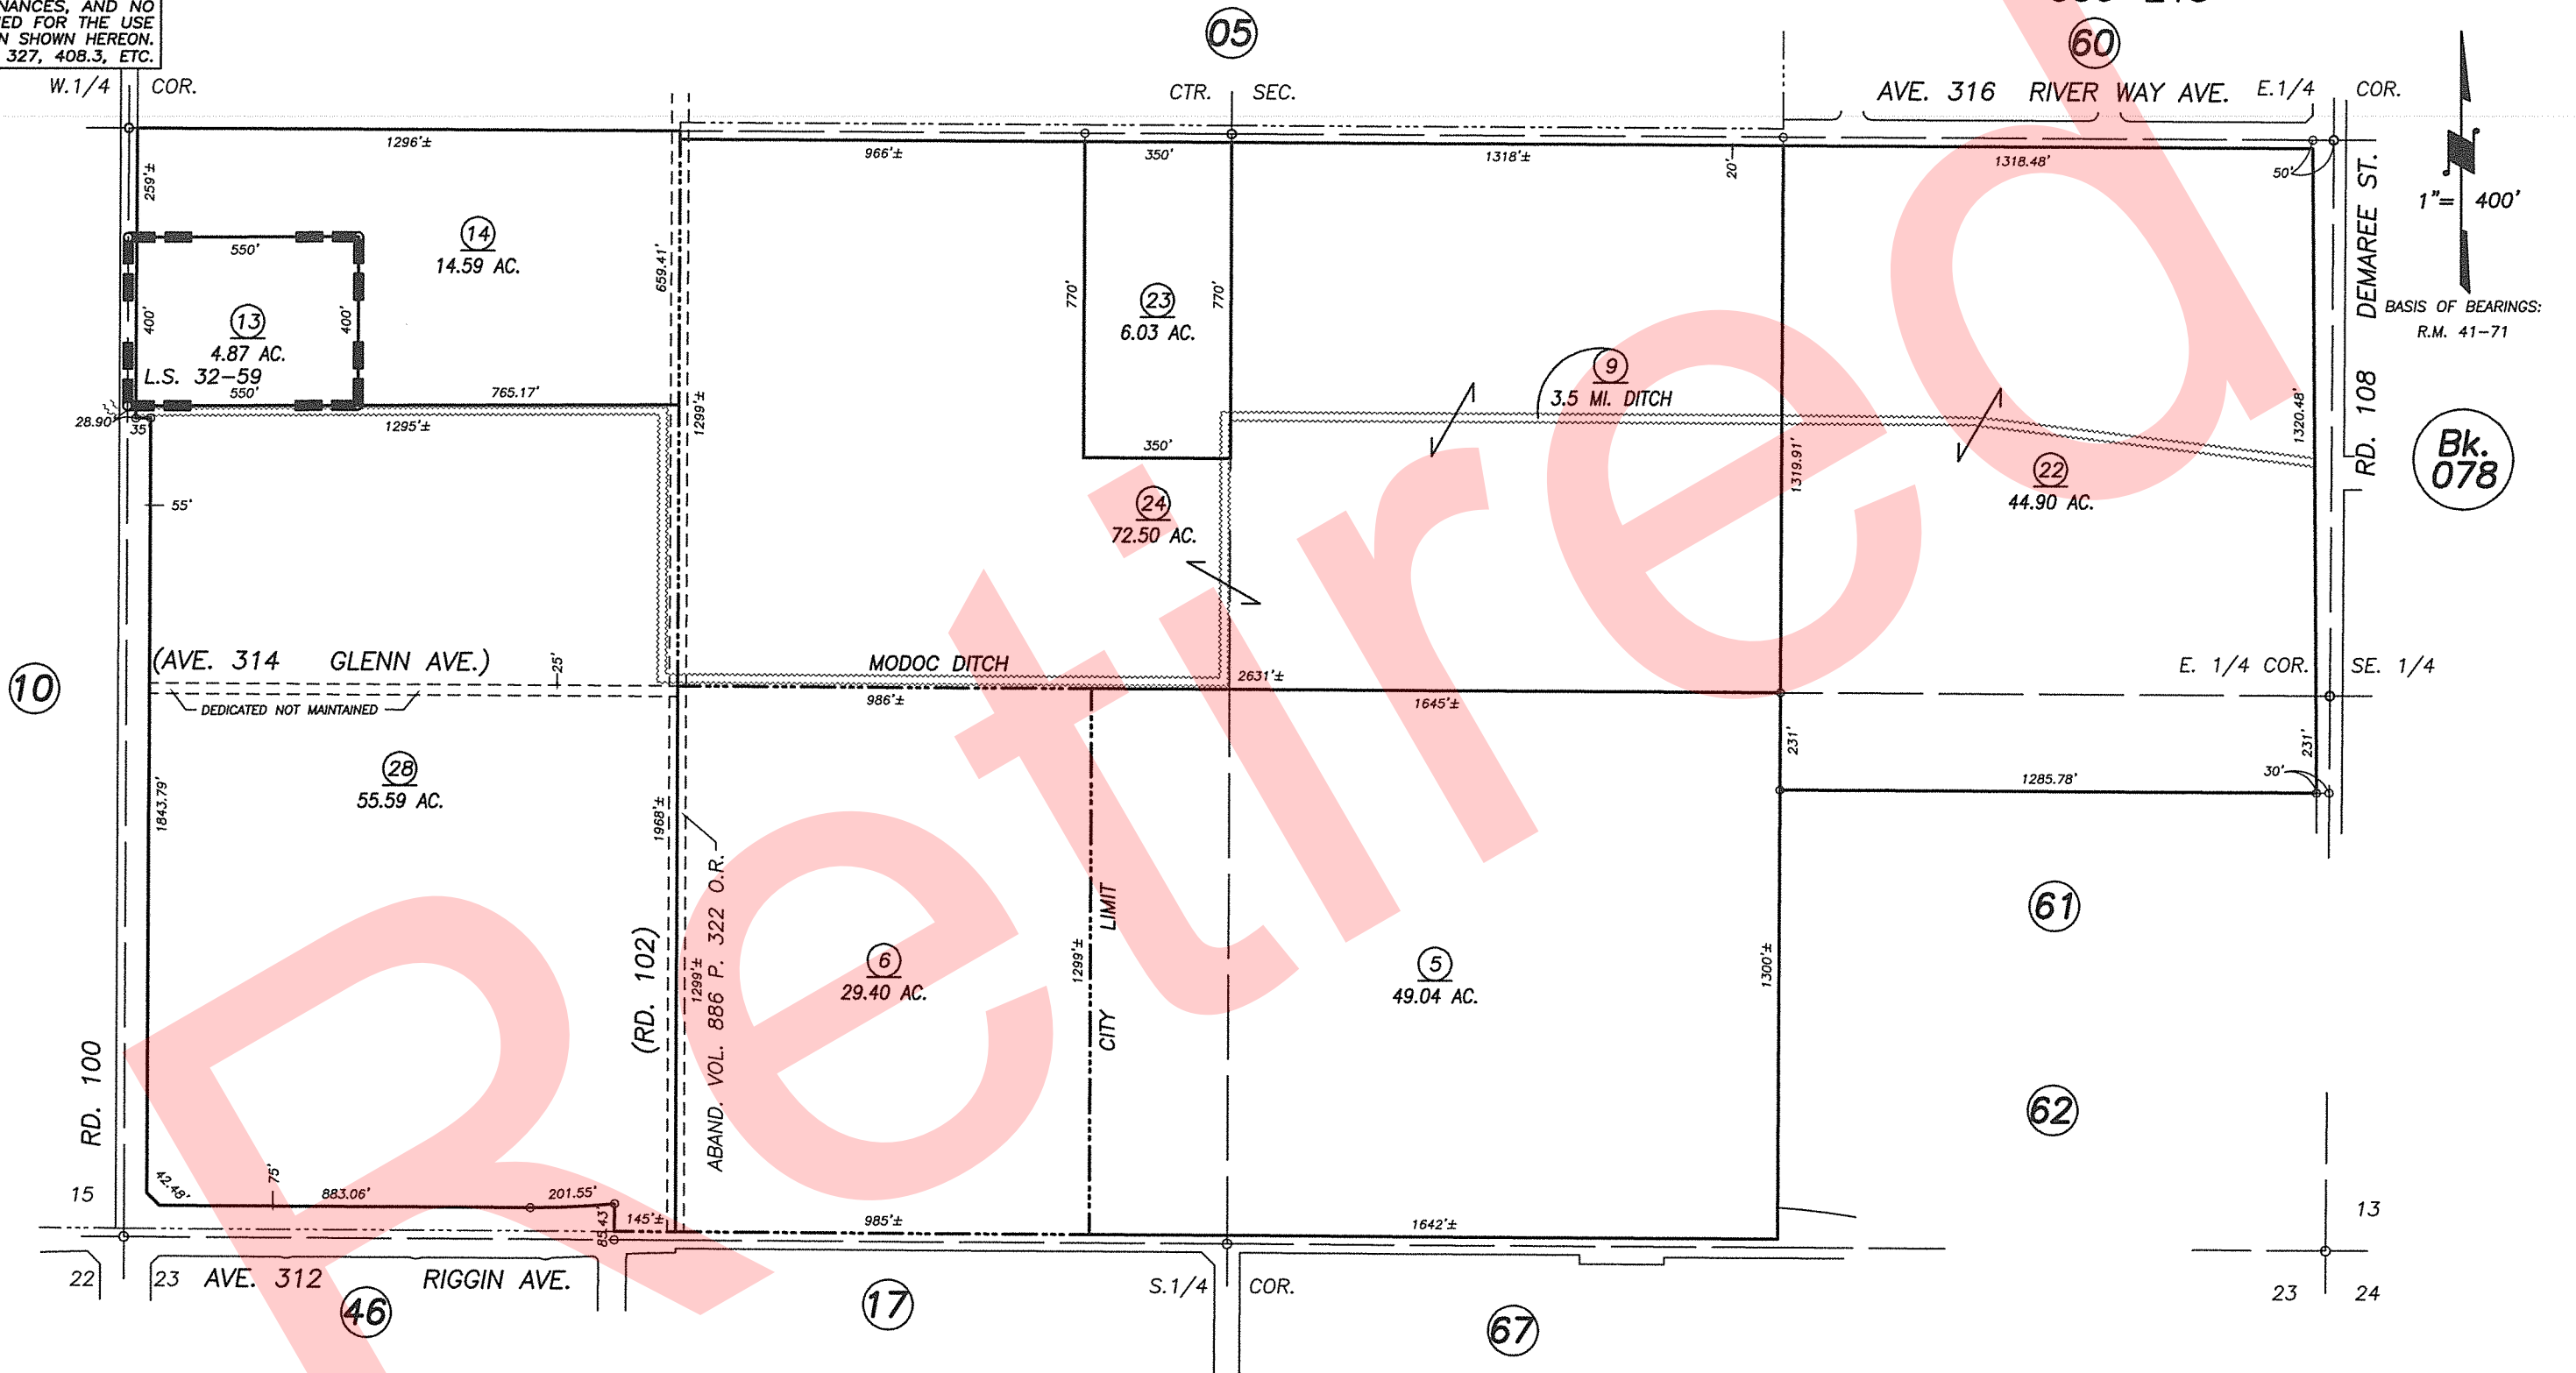

S1/2 SEC.14, T.18S., R.24E., M.D.B.&M.

Tax Area Codes 077-06

153-015

006-215

DISCLAIMER
 THIS MAP WAS PREPARED FOR LOCAL PROPERTY ASSESSMENT PURPOSES ONLY AND THE PARCELS SHOWN HEREON MAY NOT COMPLY WITH STATE AND LOCAL SUBDIVISION ORDINANCES, AND NO LIABILITY IS ASSUMED FOR THE USE OF THE INFORMATION SHOWN HEREON. R & T CODE SEC. 327, 408.3, ETC.

POR. RECORD OF SURVEY, L.S. 20-17 (SEC. 14 ETC.)
 POR. RECORD OF SURVEY, L.S. 8-85 (SEC. 14 ETC.)
 RECORD OF SURVEY, L.S. 32-59

VICINITY OF VISALIA
 ASSESSOR'S MAPS BK. 077 , PG. 06
 COUNTY OF TULARE, CALIFORNIA, U.S.A.

NOTE: Assessor's Parcel Numbers Shown in Circles ① 123
 Assessor's Block Numbers Shown in Ellipses ① 123

2016-0011453	4/11/2016	GL
REVISION	DATE	TECH