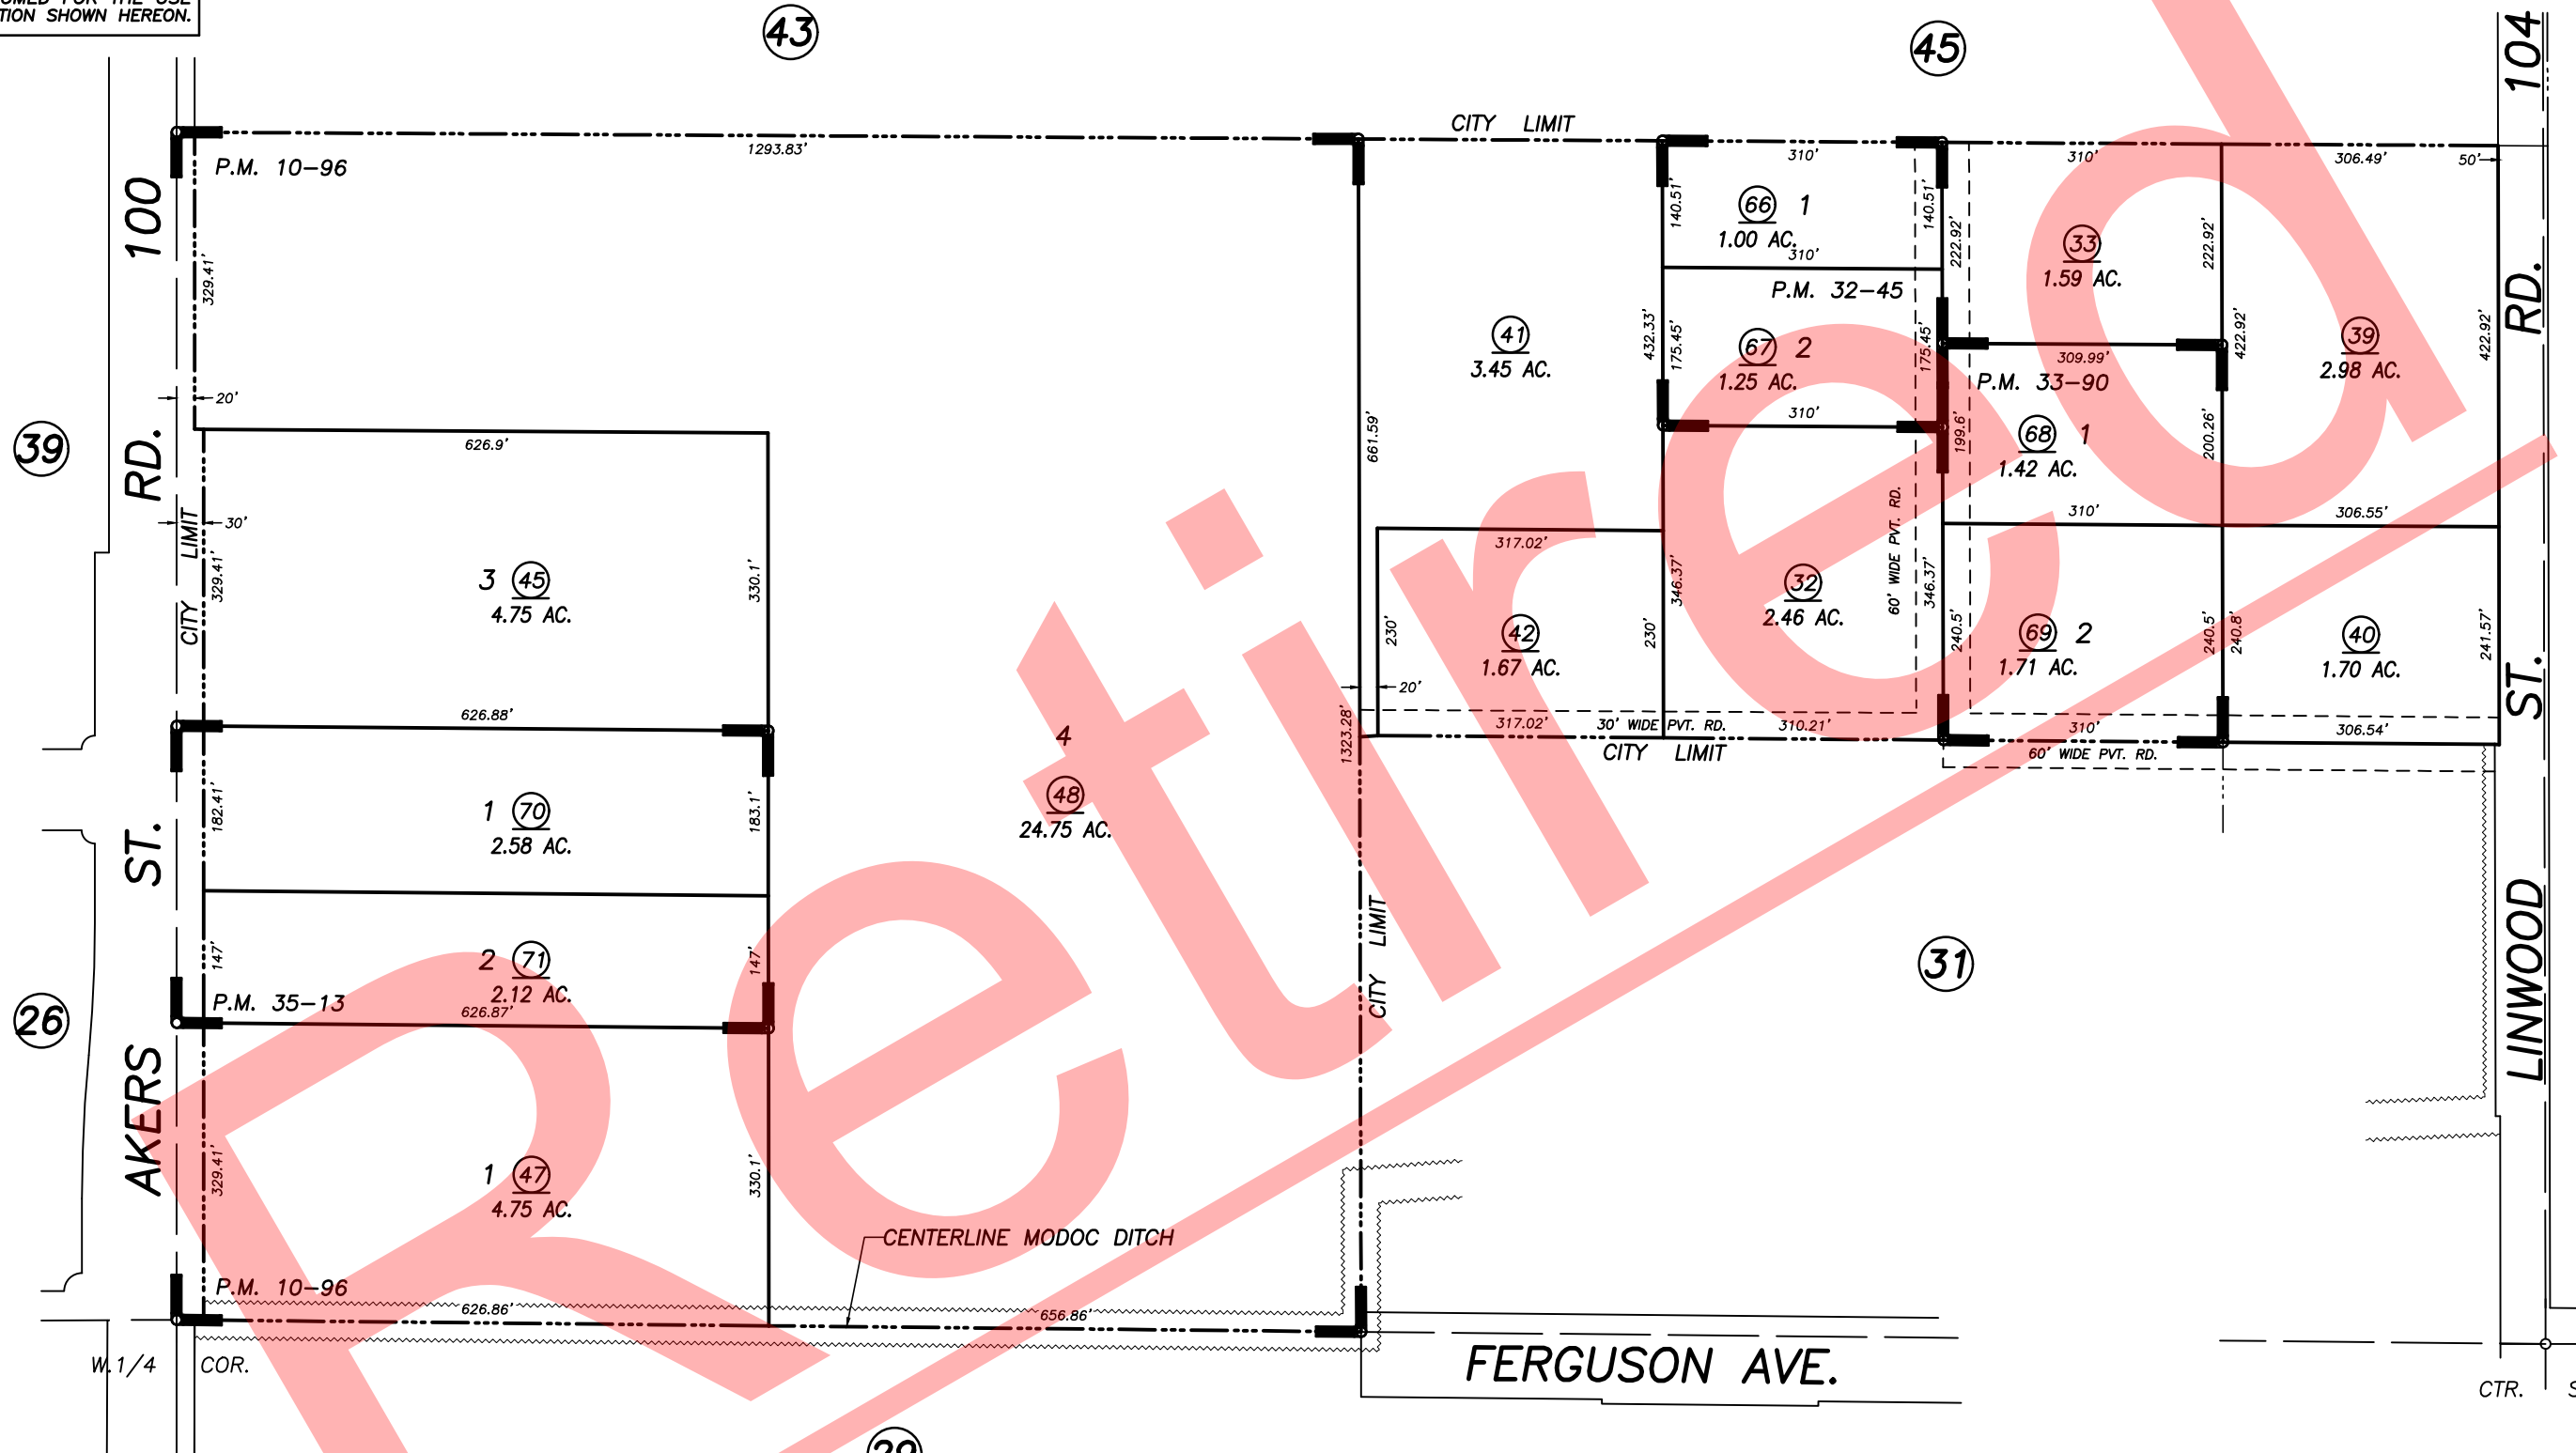

S1/2 OF NW1/4 SEC.23, T.18S., R.24E., M.D.B.&M.

Tax Area Codes 077-07

006-175

153-015

**DISCLAIMER**  
 THIS MAP WAS PREPARED FOR LOCAL PROPERTY ASSESSMENT PURPOSES ONLY AND THE PARCELS SHOWN HEREON MAY NOT COMPLY WITH STATE AND LOCAL SUBDIVISION ORDINANCES, AND NO LIABILITY IS ASSUMED FOR THE USE OF THE INFORMATION SHOWN HEREON.

PARCEL MAP NO. 995, P.M. 10-96  
 PARCEL MAP NO. 3144, P.M. 32-45  
 PARCEL MAP NO. 3288, P.M. 33-90  
 PARCEL MAP NO. 3411, P.M. 35-13

VICINITY OF VISALIA  
 ASSESSOR'S MAPS BK. 077 , PG. 07  
 COUNTY OF TULARE, STATE OF CALIFORNIA, U.S.A.

NOTE: Assessor's Parcel Numbers Shown in Circles (1) (123)  
 Assessor's Block Numbers Shown in Ellipses

T.R.A.C. CHANGE	07/17/2006	PHN
REVISION	DATE	TECH