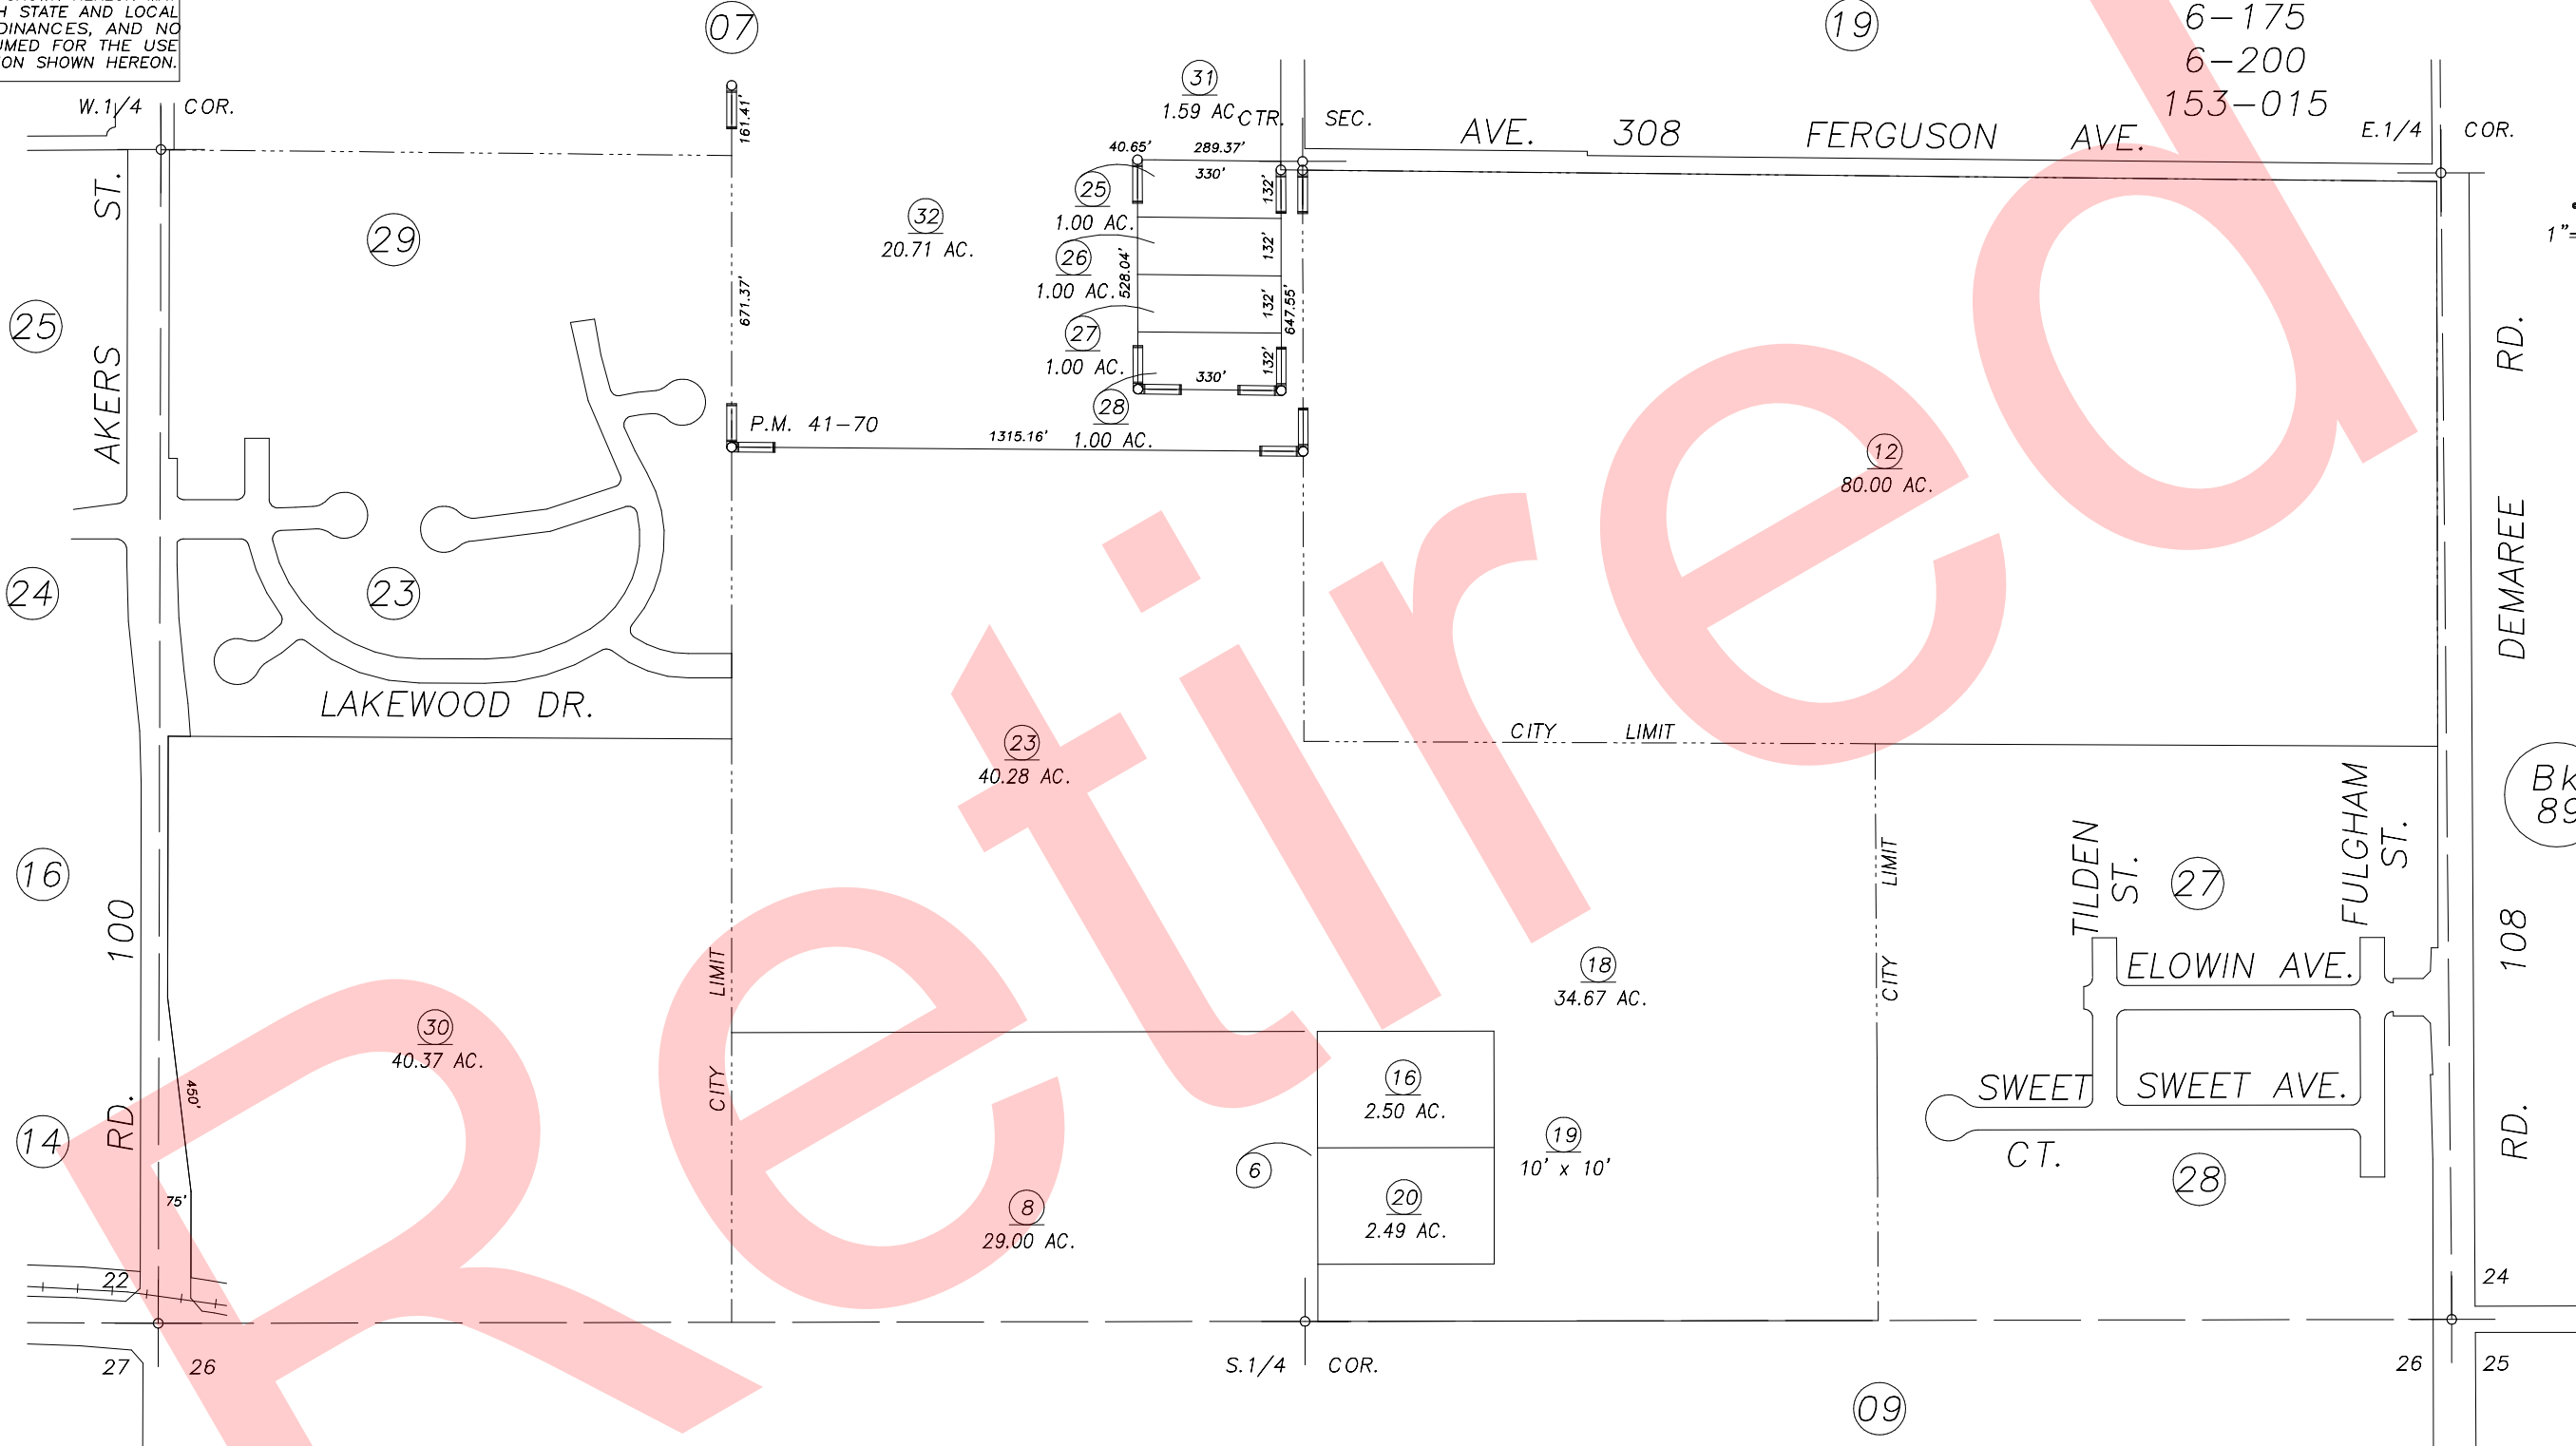

DISCLAIMER
 THIS MAP WAS PREPARED FOR LOCAL PROPERTY ASSESSMENT PURPOSES ONLY AND THE PARCELS SHOWN HEREON MAY NOT COMPLY WITH STATE AND LOCAL SUBDIVISION ORDINANCES, AND NO LIABILITY IS ASSUMED FOR THE USE OF THE INFORMATION SHOWN HEREON.

SLY. POR SEC. 23 & POR. SEC. 26 N. OF S.P.R.R., T.18S., R.24E., M.D.B.& M. Max Area Code 77-08

6-123
 6-175
 6-200
 153-015

ADD. PG. 29	11/16/98	KPT
REVISION	DATE	BY

PARCEL MAP 4066, P.M. 41-70

Bk. 85

CITY OF VISALIA
 ASSESSOR'S MAPS BK. 077 , PG. 08 .
 COUNTY OF TULARE, CALIF.

NOTE: Assessor's Block Numbers Shown in Ellipses
 Assessor's Parcel Numbers Shown in Circles

99/00