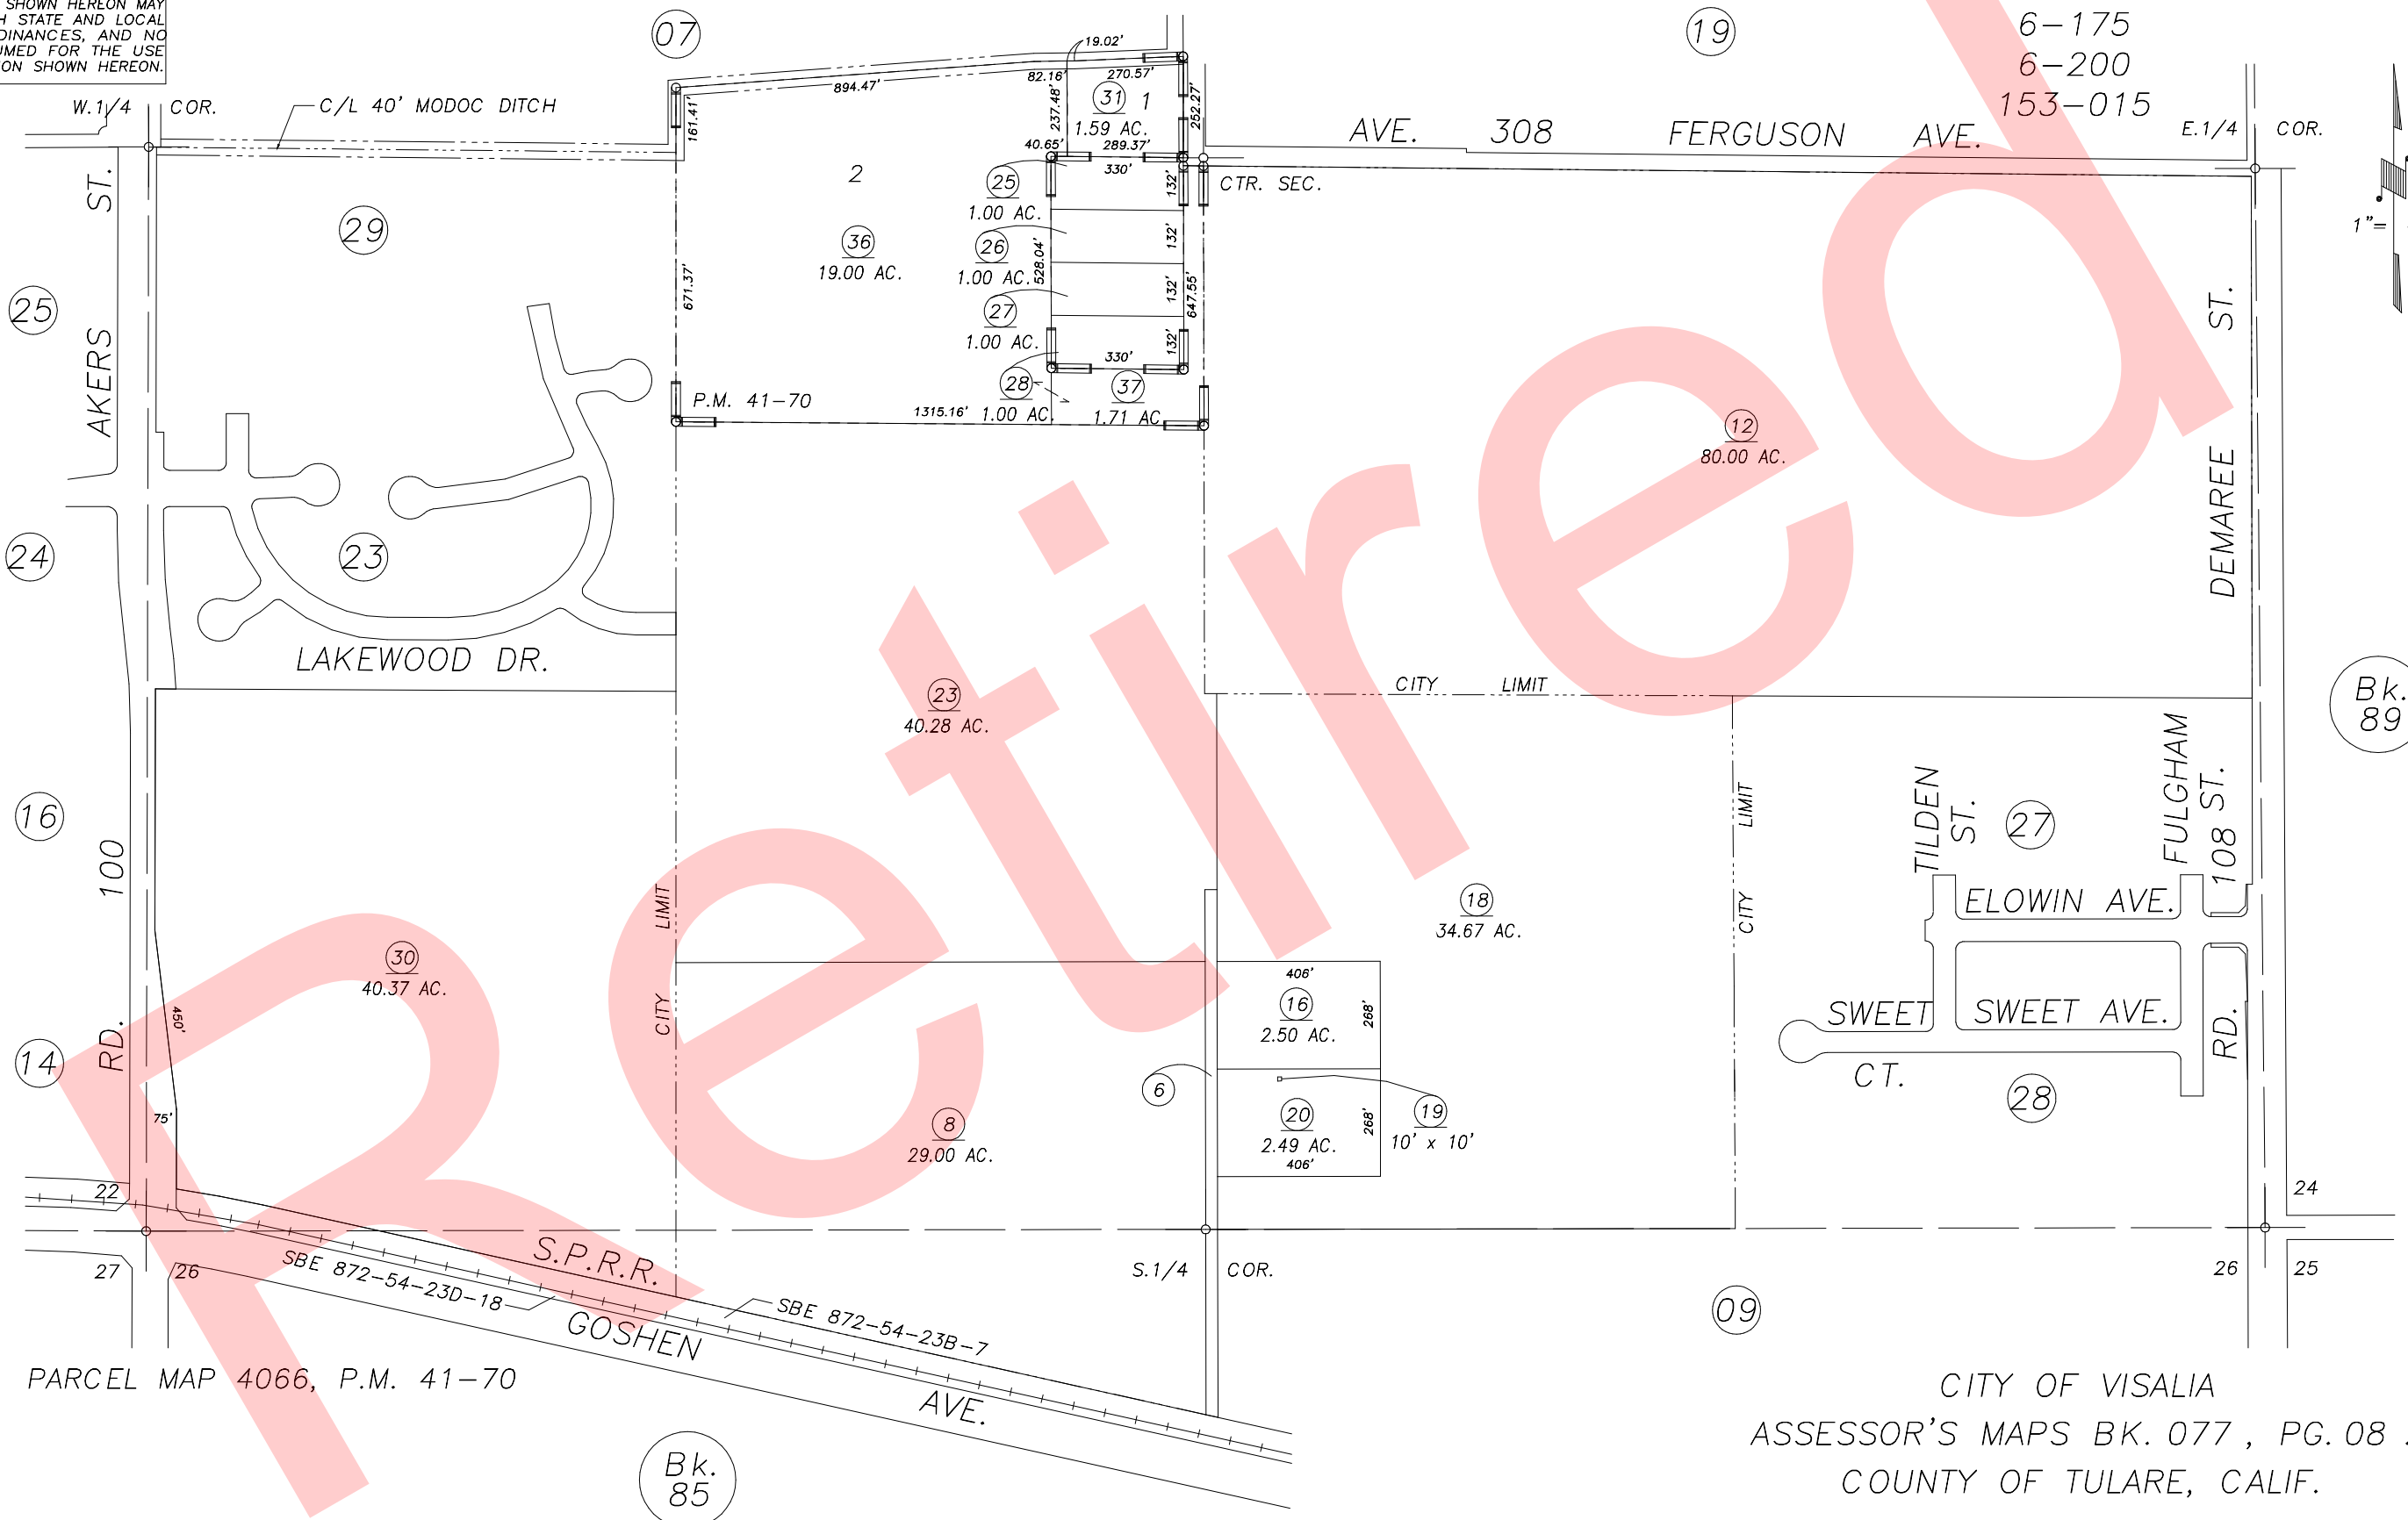

DISCLAIMER
 THIS MAP WAS PREPARED FOR LOCAL PROPERTY ASSESSMENT PURPOSES ONLY AND THE PARCELS SHOWN HEREON MAY NOT COMPLY WITH STATE AND LOCAL SUBDIVISION ORDINANCES, AND NO LIABILITY IS ASSUMED FOR THE USE OF THE INFORMATION SHOWN HEREON.

SLY. POR SEC. 23 & POR. SEC. 26 N. OF S.P.R.R., T.18S., R.24E., M.D.B.& M. Max Area Code 77-08

6-123
 6-175
 6-200
 153-015

REVISION	DATE	BY
DOC. 99-50619	8/23/99	KPT

PARCEL MAP 4066, P.M. 41-70

CITY OF VISALIA
 ASSESSOR'S MAPS BK. 077 , PG. 08 .
 COUNTY OF TULARE, CALIF.

NOTE: Assessor's Block Numbers Shown in Ellipses
 Assessor's Parcel Numbers Shown in Circles

00/01