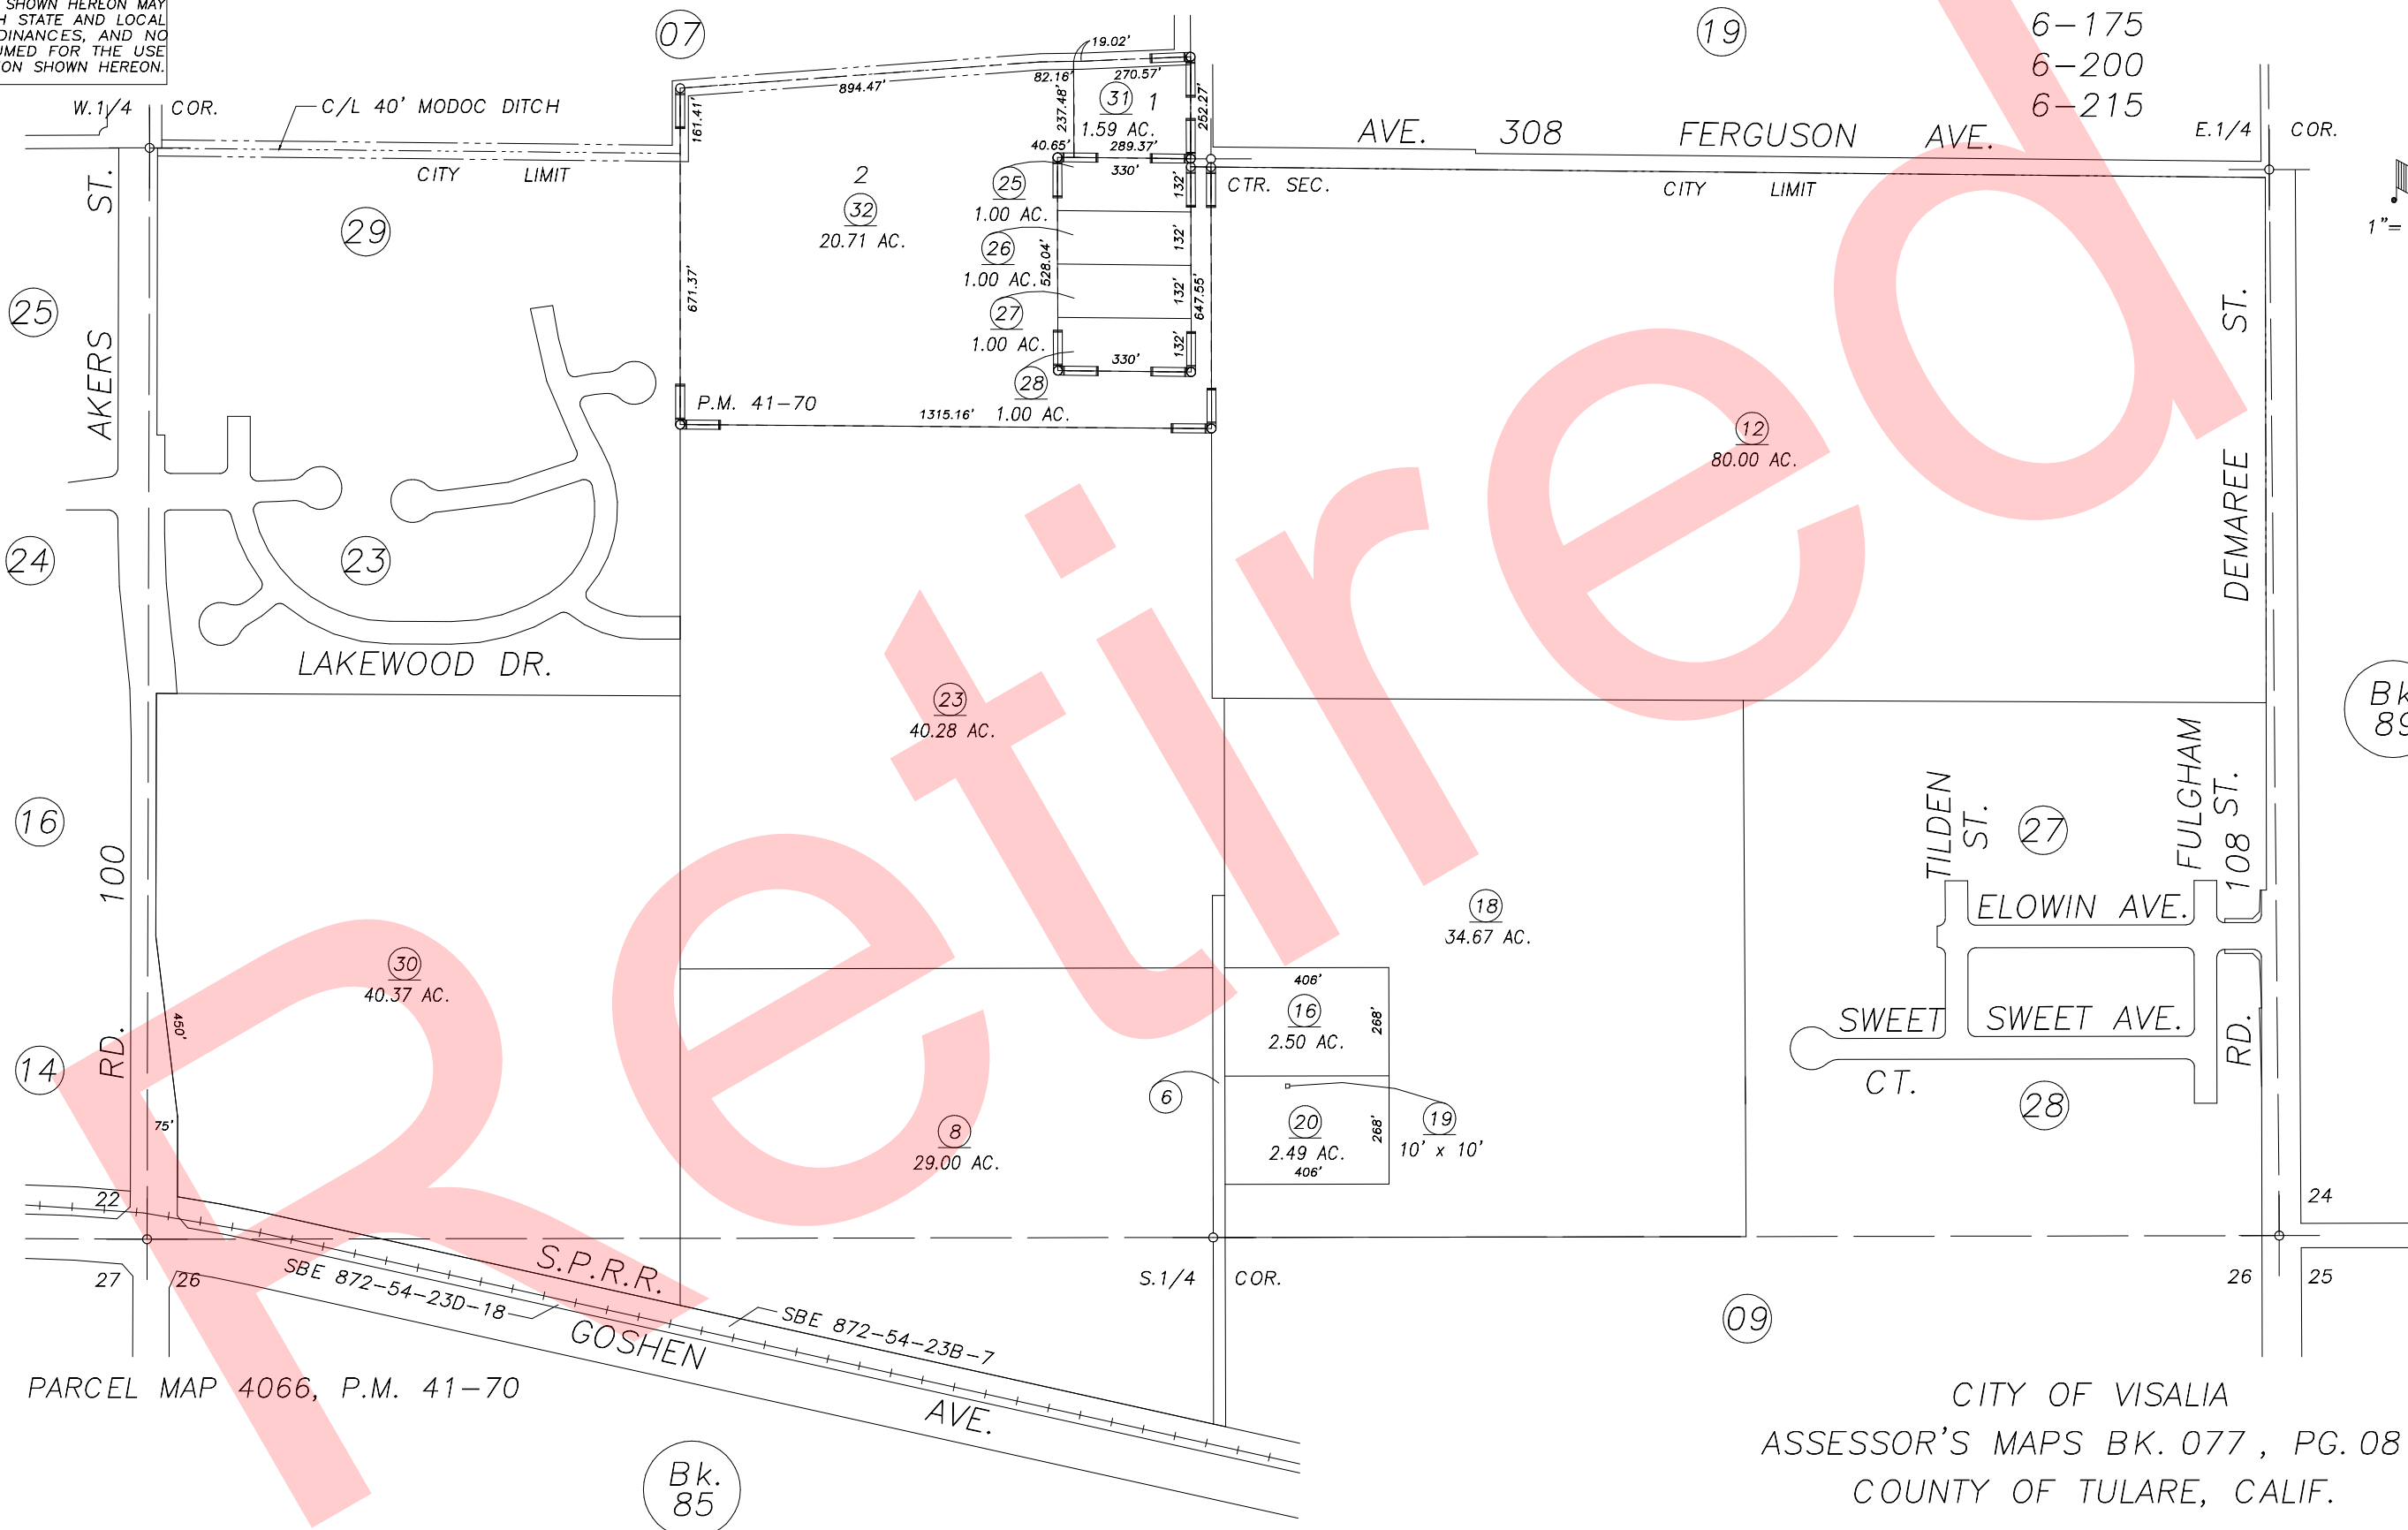

DISCLAIMER
 THIS MAP WAS PREPARED FOR LOCAL PROPERTY ASSESSMENT PURPOSES ONLY AND THE PARCELS SHOWN HEREON MAY NOT COMPLY WITH STATE AND LOCAL SUBDIVISION ORDINANCES, AND NO LIABILITY IS ASSUMED FOR THE USE OF THE INFORMATION SHOWN HEREON.

SLY. POR SEC. 23 & POR. SEC. 26 N. OF S.P.R.R., T.18S., R.24E., M.D.B.& M. Max Area Code 77-08

6-123
 6-175
 6-200
 6-215

TRA CHANGE	6/1/99	KPT
REVISION	DATE	BY
22		
27		

PARCEL MAP 4066, P.M. 41-70

Bk. 85

Bk. 89

CITY OF VISALIA
 ASSESSOR'S MAPS BK. 077 , PG. 08 .
 COUNTY OF TULARE, CALIF.

NOTE: Assessor's Block Numbers Shown in Ellipses
 Assessor's Parcel Numbers Shown in Circles

99/00