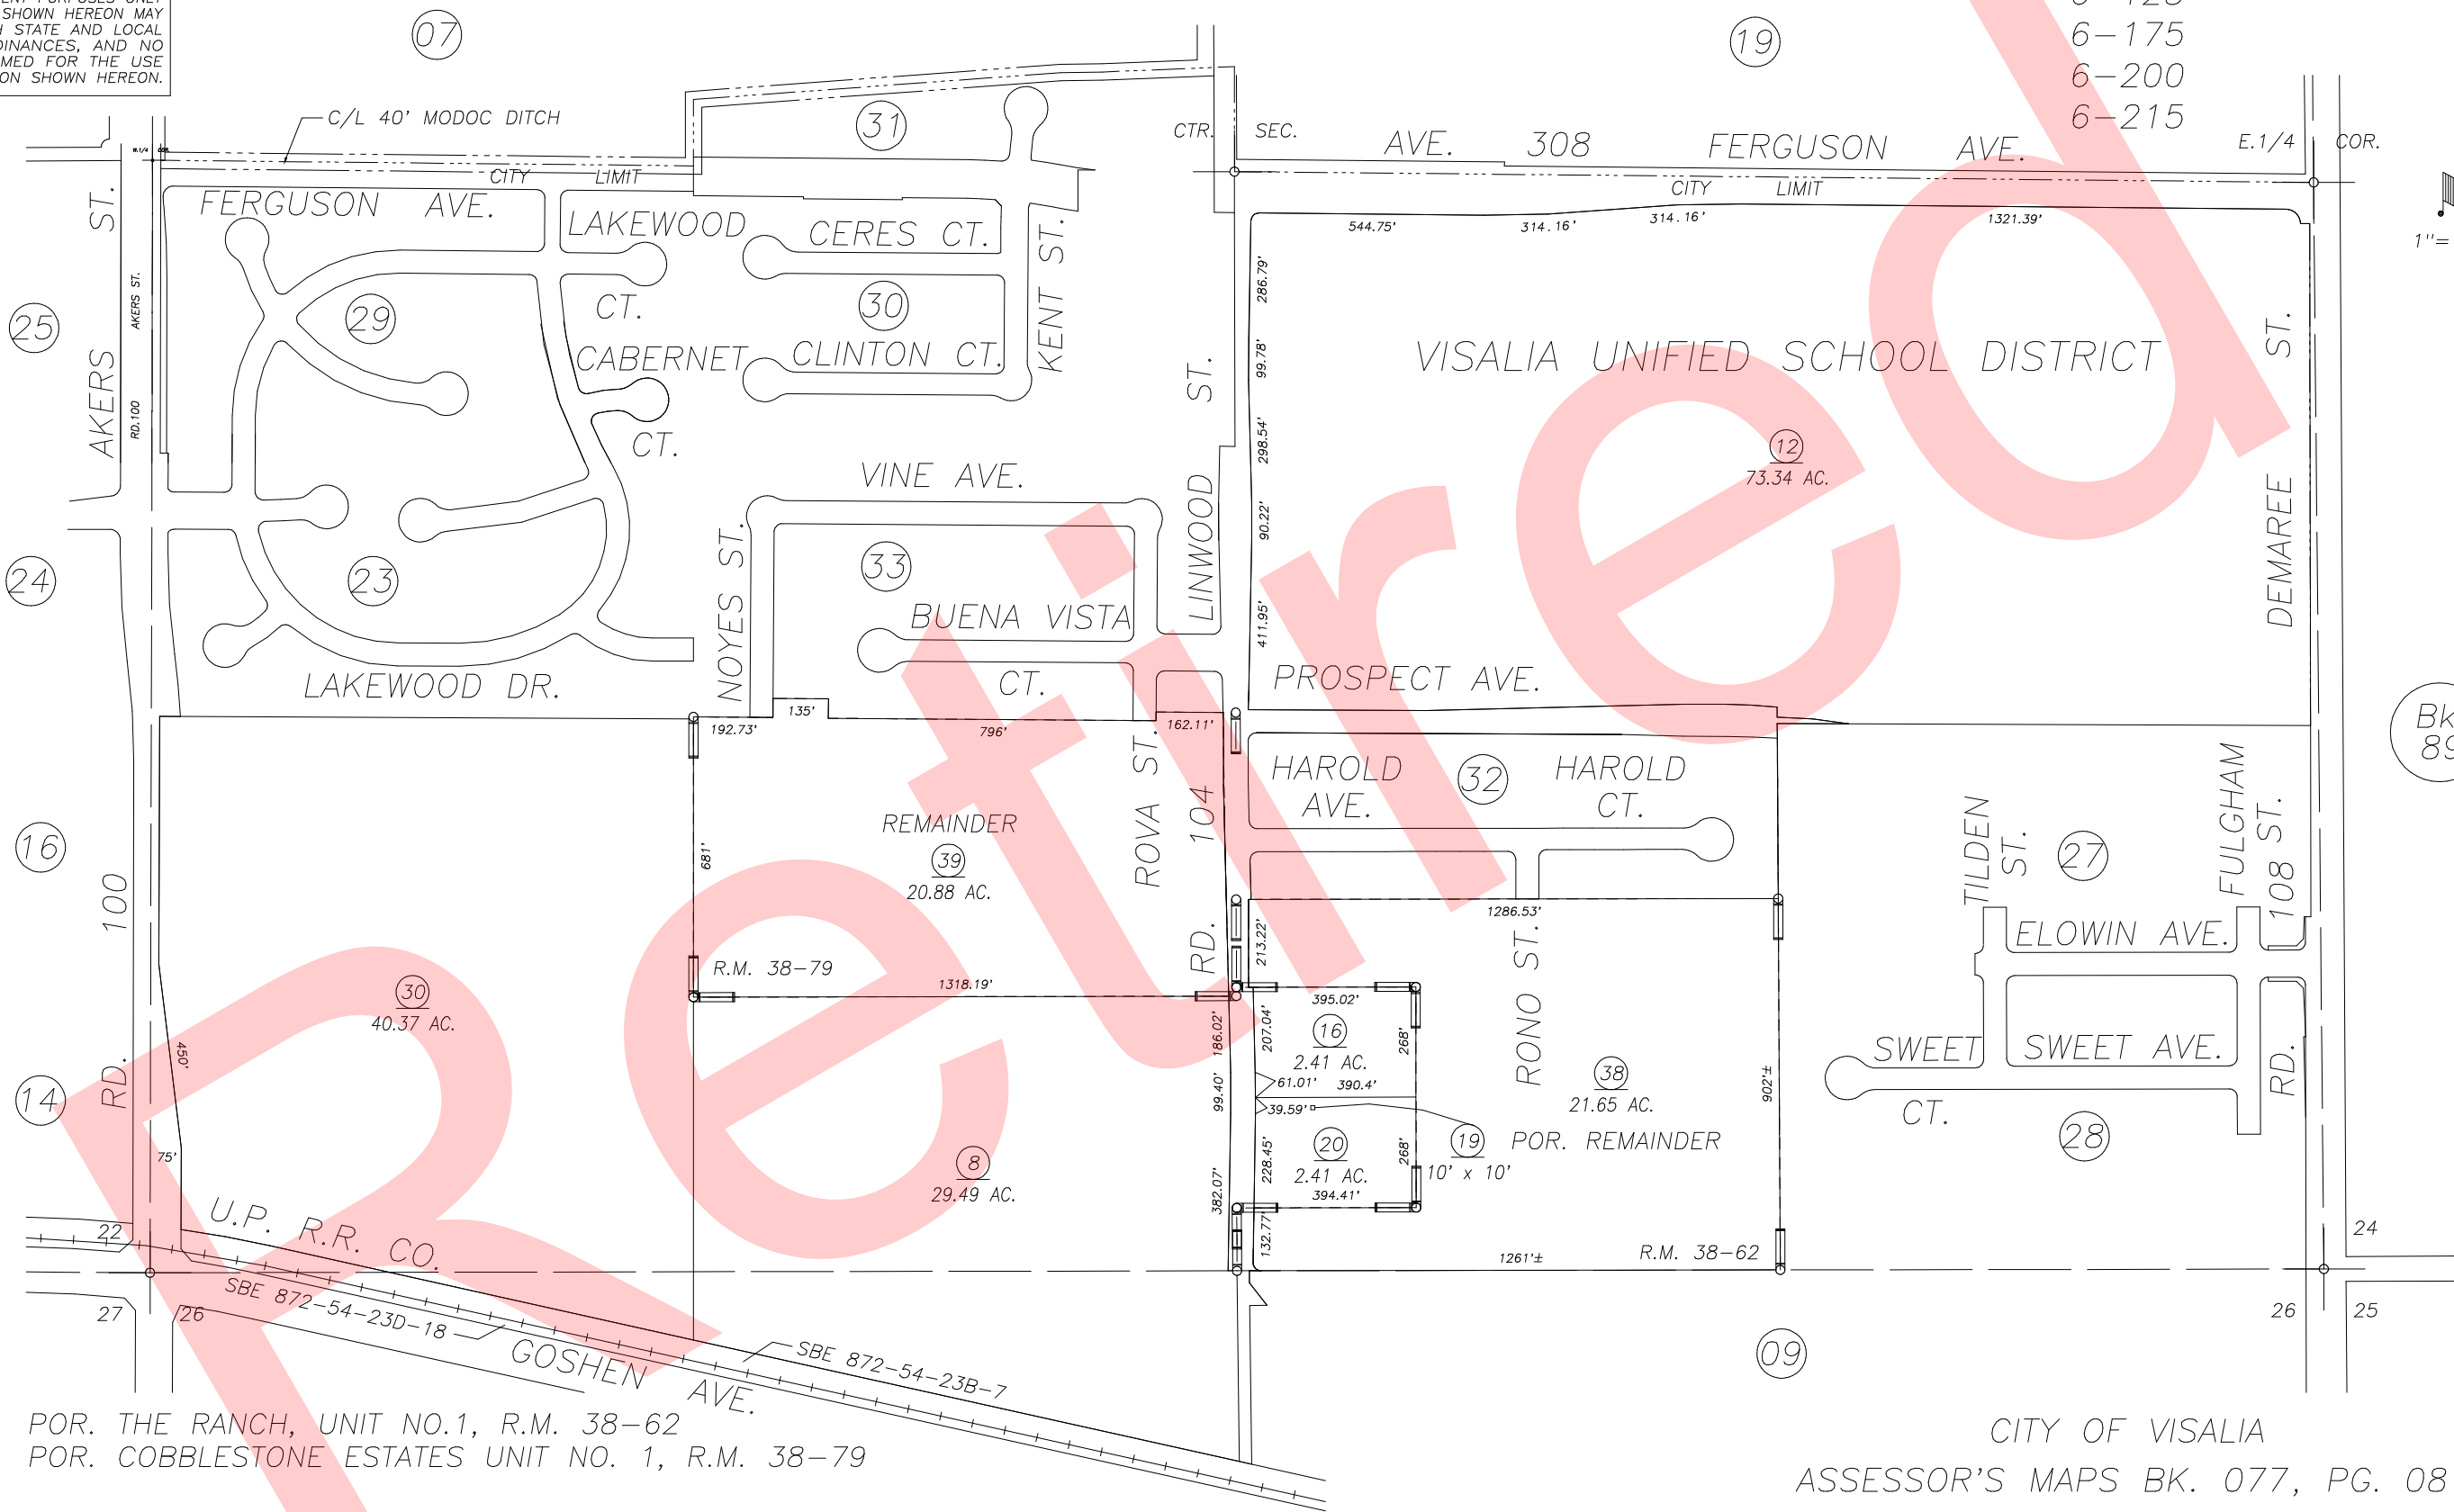

DISCLAIMER
 THIS MAP WAS PREPARED FOR LOCAL PROPERTY ASSESSMENT PURPOSES ONLY AND THE PARCELS SHOWN HEREON MAY NOT COMPLY WITH STATE AND LOCAL SUBDIVISION ORDINANCES, AND NO LIABILITY IS ASSUMED FOR THE USE OF THE INFORMATION SHOWN HEREON.

SLY. POR SEC. 23 & POR. SEC. 26 N. OF U.P.R.R., T.18S., R.24E., M.D.B.& M. Tax Area Code 77-08

6-123
 6-175
 6-200
 6-215

R.M. 38-79	8/25/00	KPT
REVISION	DATE	BY

POR. THE RANCH, UNIT NO.1, R.M. 38-62
 POR. COBBLESTONE ESTATES UNIT NO. 1, R.M. 38-79

CITY OF VISALIA
 ASSESSOR'S MAPS BK. 077, PG. 08.
 COUNTY OF TULARE, CALIF.

Bk. 85

Bk. 89

NOTE: Assessor's Block Numbers Shown in Ellipses
 Assessor's Parcel Numbers Shown in Circles

01/02