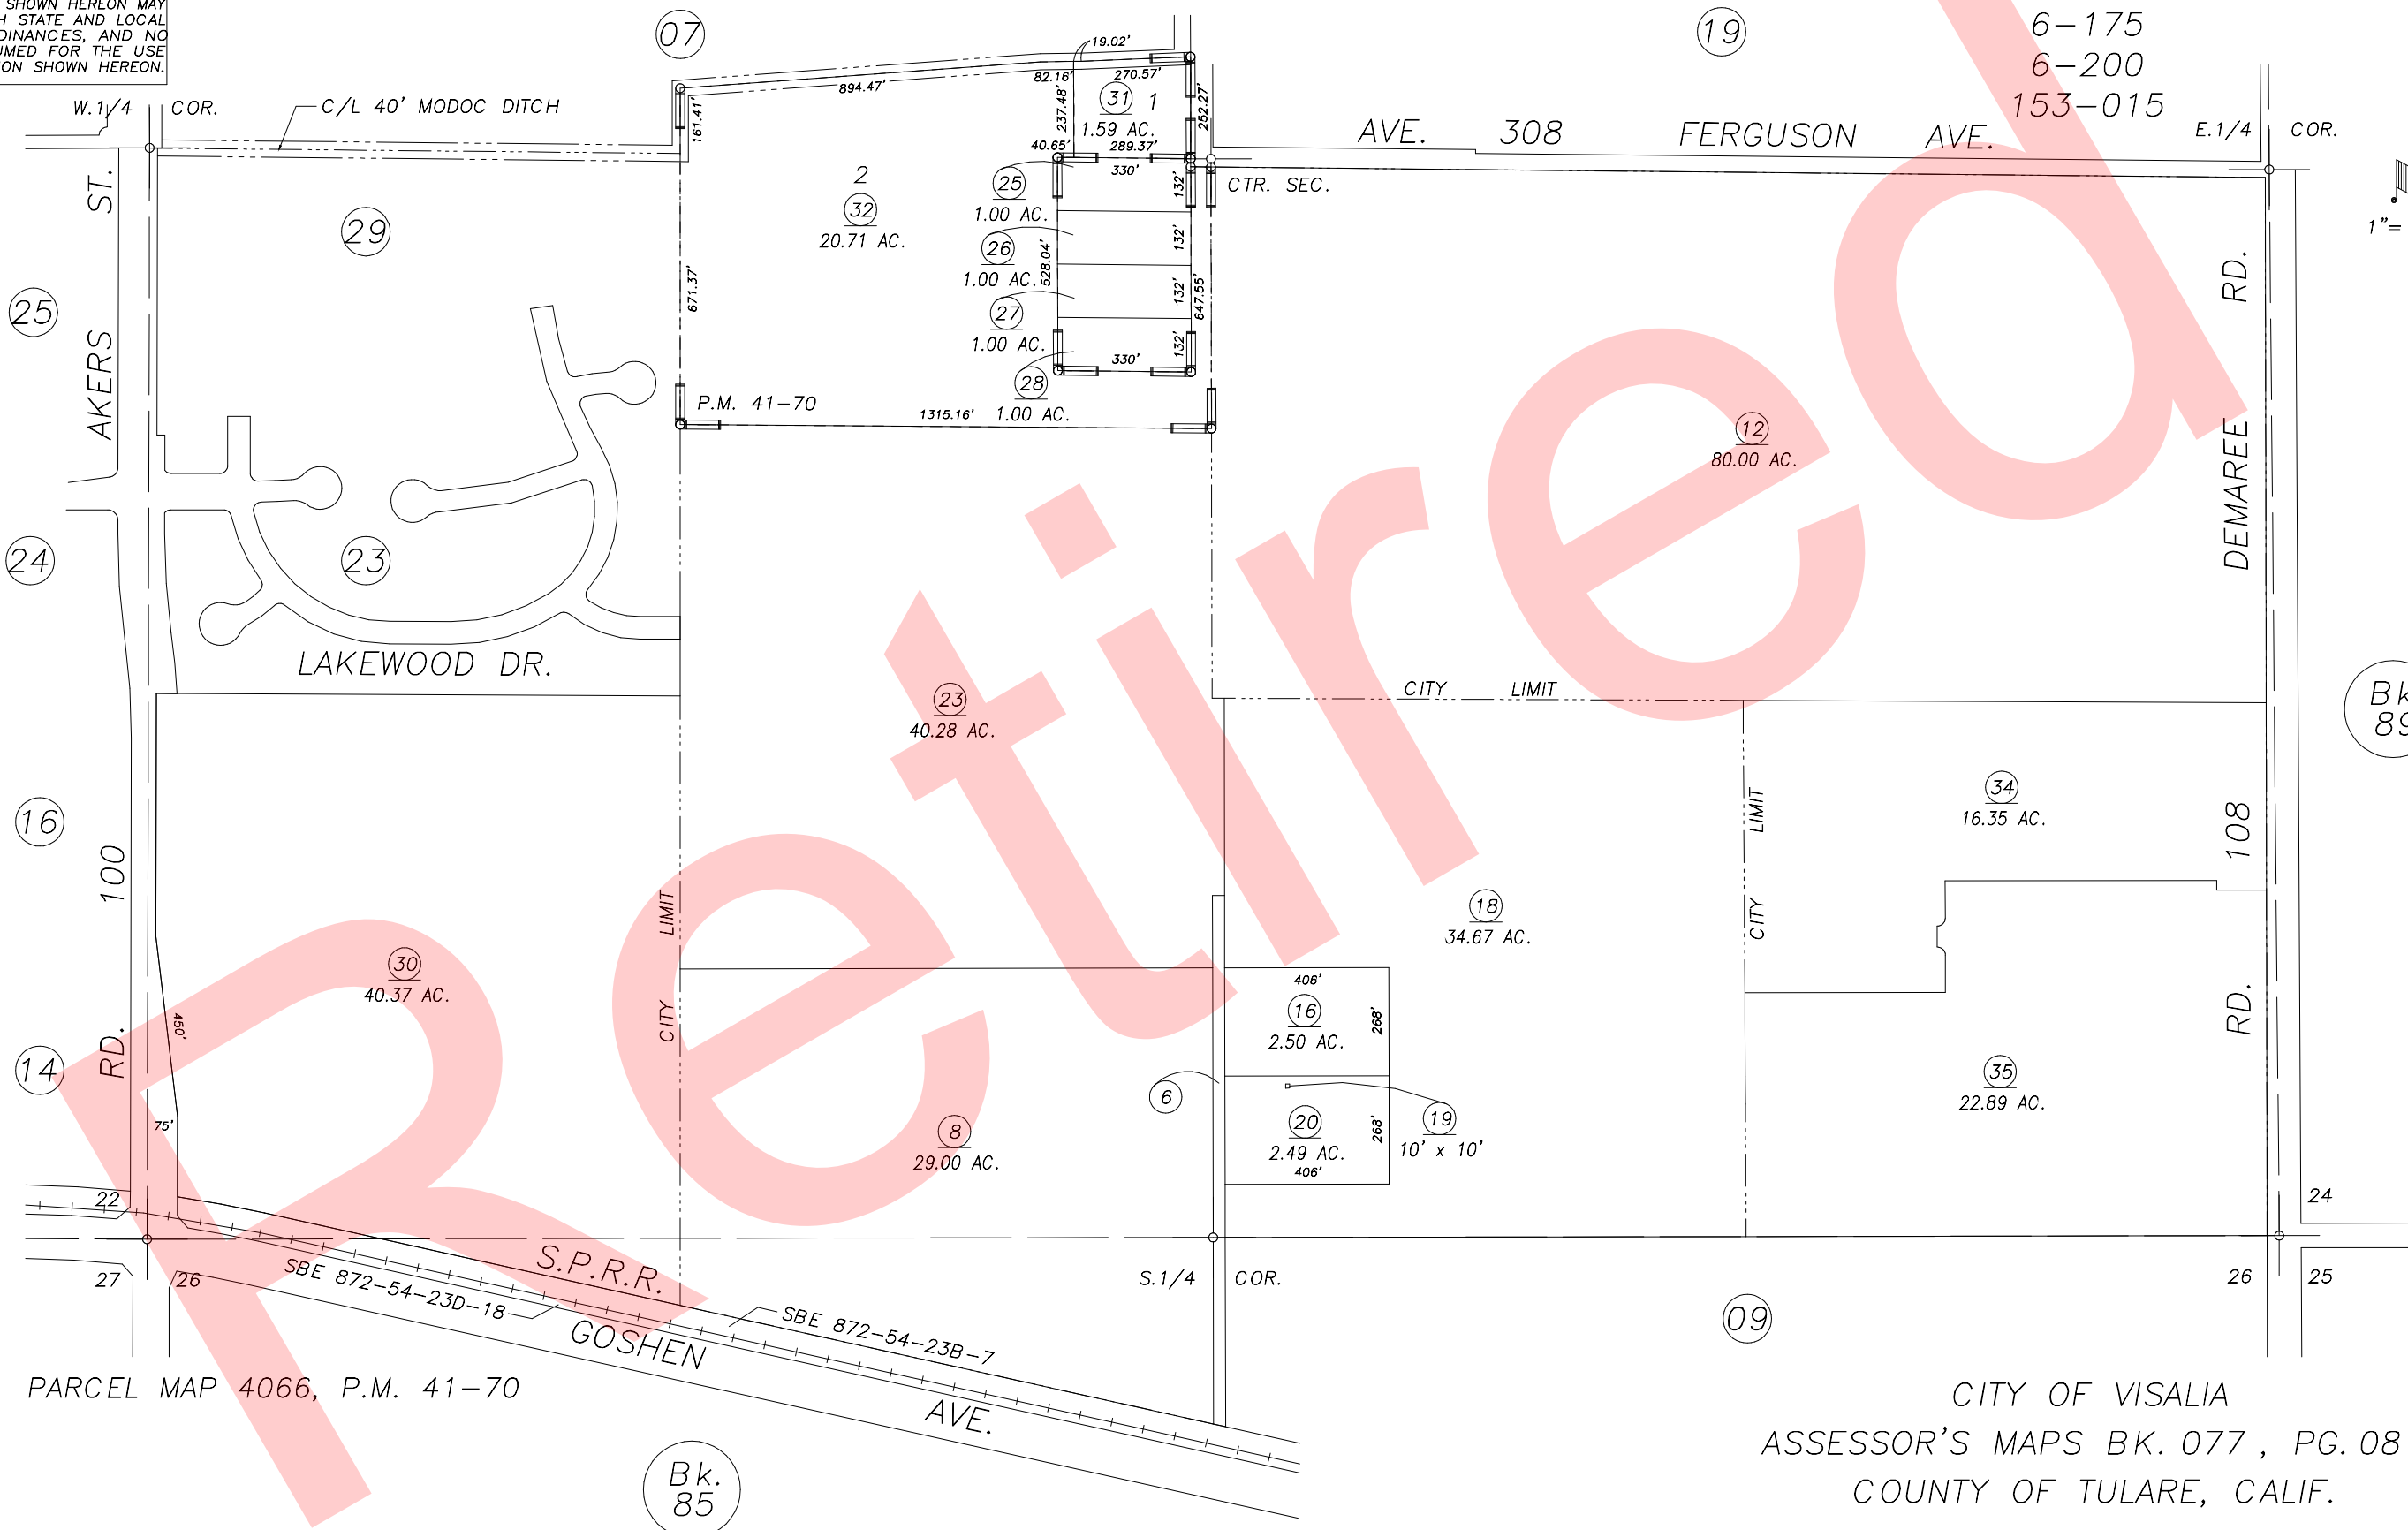

DISCLAIMER
 THIS MAP WAS PREPARED FOR LOCAL PROPERTY ASSESSMENT PURPOSES ONLY AND THE PARCELS SHOWN HEREON MAY NOT COMPLY WITH STATE AND LOCAL SUBDIVISION ORDINANCES, AND NO LIABILITY IS ASSUMED FOR THE USE OF THE INFORMATION SHOWN HEREON.

SLY. POR SEC. 23 & POR. SEC. 26 N. OF S.P.R.R., T.18S., R.24E., M.D.B.& M. Max Area Code 77-08

6-123
 6-175
 6-200
 153-015

DOC. 98-79672	11/25/98	KPT
REVISION	DATE	BY

PARCEL MAP 4066, P.M. 41-70

Bk. 85

Bk. 89

CITY OF VISALIA
 ASSESSOR'S MAPS BK. 077 , PG. 08 .
 COUNTY OF TULARE, CALIF.

NOTE: Assessor's Block Numbers Shown in Ellipses
 Assessor's Parcel Numbers Shown in Circles

99/00