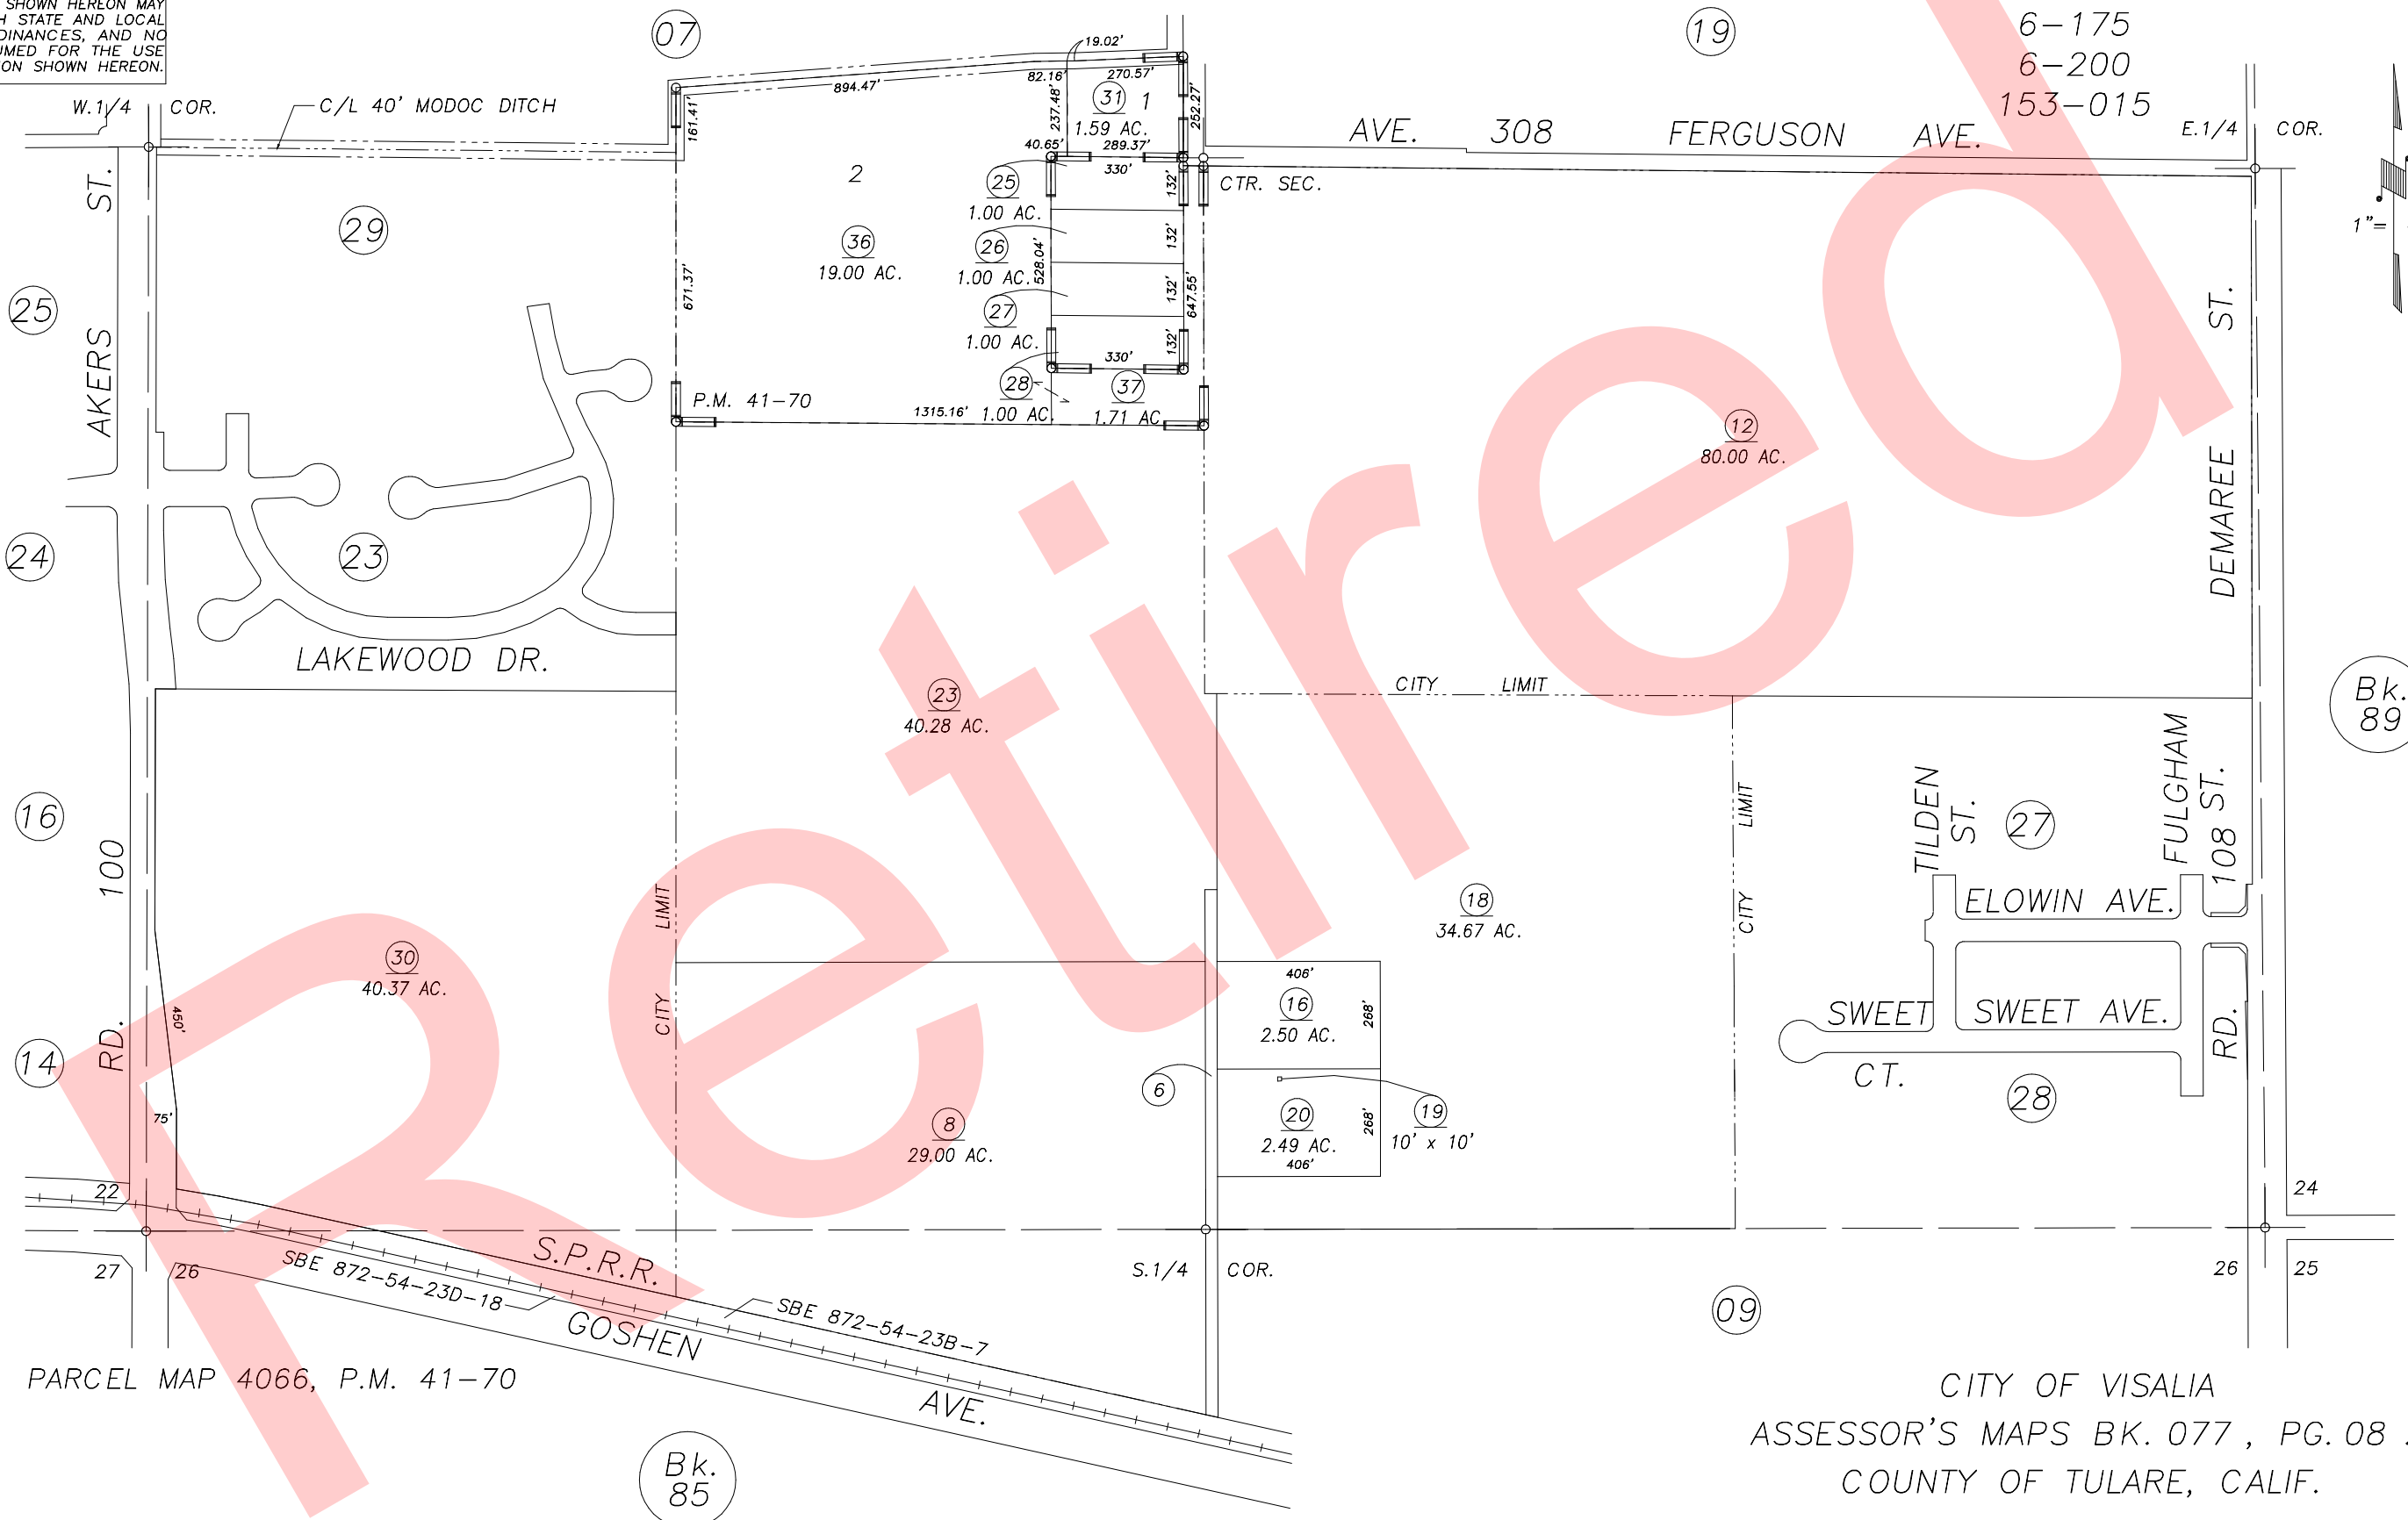

**DISCLAIMER**  
 THIS MAP WAS PREPARED FOR LOCAL PROPERTY ASSESSMENT PURPOSES ONLY AND THE PARCELS SHOWN HEREON MAY NOT COMPLY WITH STATE AND LOCAL SUBDIVISION ORDINANCES, AND NO LIABILITY IS ASSUMED FOR THE USE OF THE INFORMATION SHOWN HEREON.

SLY. POR SEC. 23 & POR. SEC. 26 N. OF S.P.R.R., T.18S., R.24E., M.D.B.& M. Max Area Code 77-08

6-123  
 6-175  
 6-200  
 153-015

REVISION	DATE	BY
DOC. 99-50619	8/23/99	KPT

PARCEL MAP 4066, P.M. 41-70

Bk. 85

Bk. 89

CITY OF VISALIA  
 ASSESSOR'S MAPS BK. 077 , PG. 08 .  
 COUNTY OF TULARE, CALIF.

NOTE: Assessor's Block Numbers Shown in Ellipses  
 Assessor's Parcel Numbers Shown in Circles

00/01