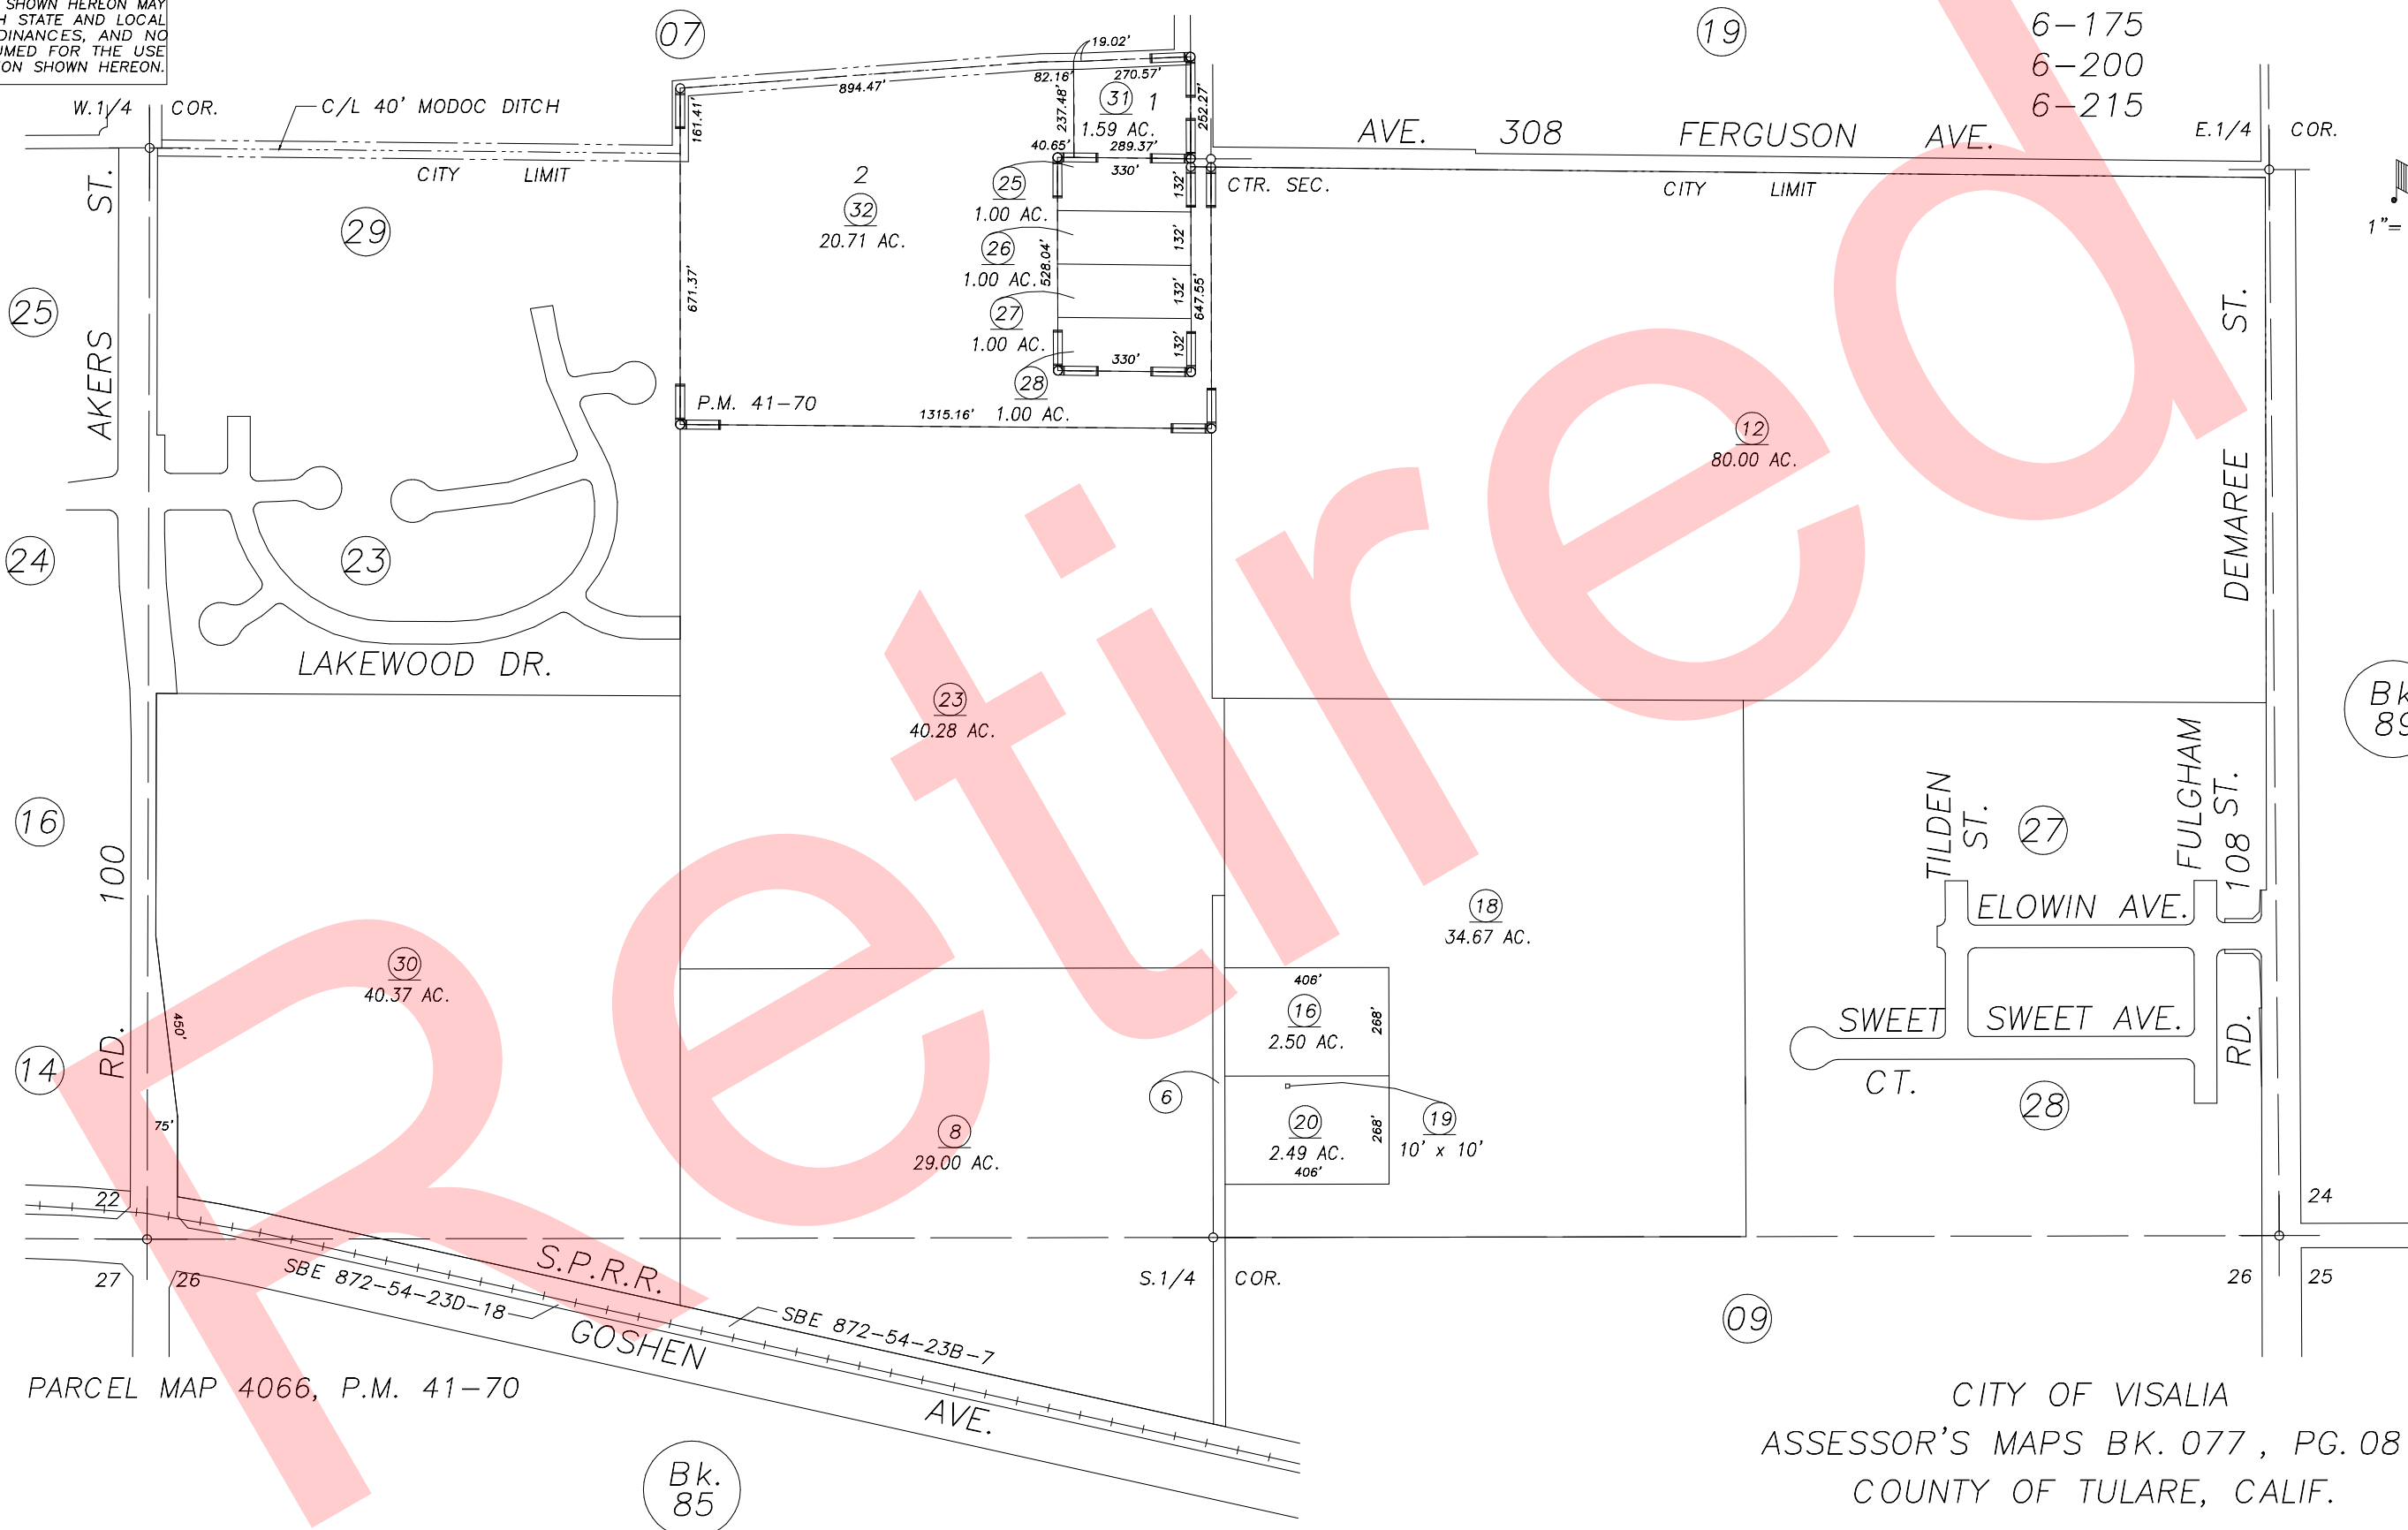

DISCLAIMER
 THIS MAP WAS PREPARED FOR LOCAL PROPERTY ASSESSMENT PURPOSES ONLY AND THE PARCELS SHOWN HEREON MAY NOT COMPLY WITH STATE AND LOCAL SUBDIVISION ORDINANCES, AND NO LIABILITY IS ASSUMED FOR THE USE OF THE INFORMATION SHOWN HEREON.

SLY. POR SEC. 23 & POR. SEC. 26 N. OF S.P.R.R., T.18S., R.24E., M.D.B.& M. Max Area Code 77-08

6-123
 6-175
 6-200
 6-215

TRA CHANGE	6/1/99	KPT
REVISION	DATE	BY

PARCEL MAP 4066, P.M. 41-70

Bk. 85

Bk. 89

CITY OF VISALIA
 ASSESSOR'S MAPS BK. 077 , PG. 08 .
 COUNTY OF TULARE, CALIF.

NOTE: Assessor's Block Numbers Shown in Ellipses
 Assessor's Parcel Numbers Shown in Circles

99/00