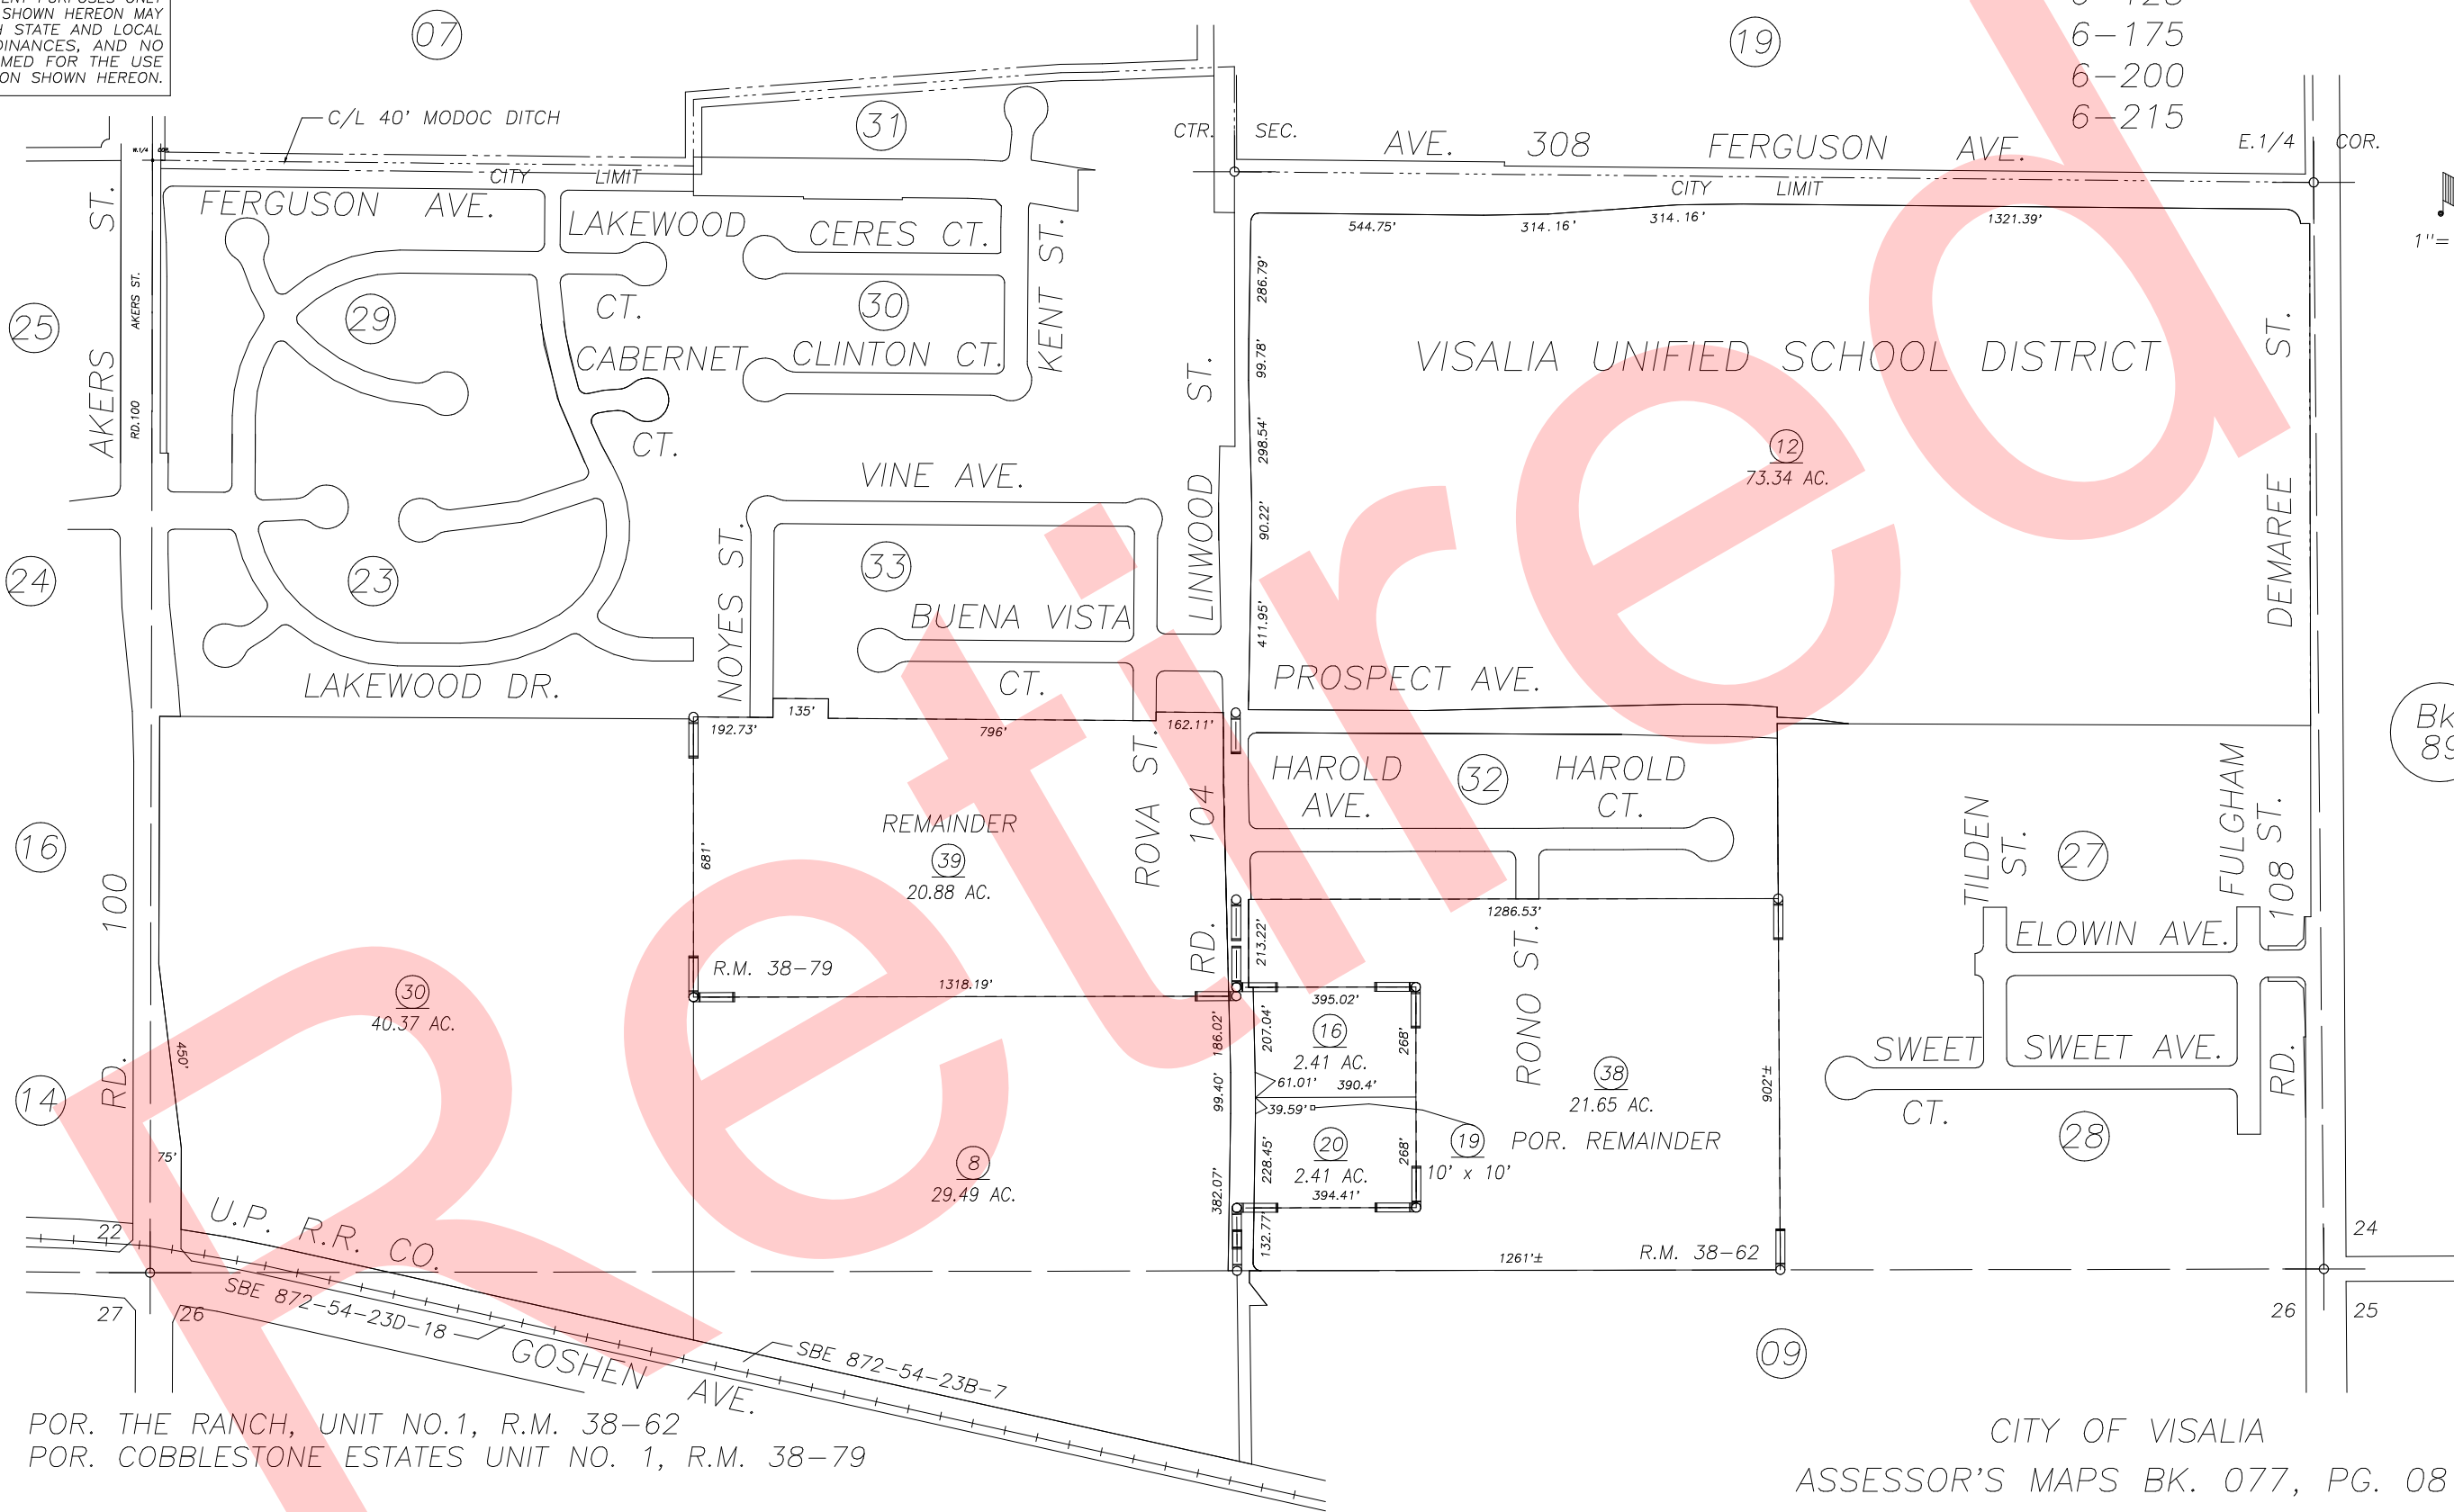

**DISCLAIMER**  
 THIS MAP WAS PREPARED FOR LOCAL PROPERTY ASSESSMENT PURPOSES ONLY AND THE PARCELS SHOWN HEREON MAY NOT COMPLY WITH STATE AND LOCAL SUBDIVISION ORDINANCES, AND NO LIABILITY IS ASSUMED FOR THE USE OF THE INFORMATION SHOWN HEREON.

SLY. POR SEC. 23 & POR. SEC. 26 N. OF U.P.R.R., T.18S., R.24E., M.D.B.& M. Tax Area Code 77-08

6-123  
 6-175  
 6-200  
 6-215

R.M. 38-79	8/25/00	KPT
REVISION	DATE	BY

POR. THE RANCH, UNIT NO.1, R.M. 38-62  
 POR. COBBLESTONE ESTATES UNIT NO. 1, R.M. 38-79

CITY OF VISALIA  
 ASSESSOR'S MAPS BK. 077, PG. 08.  
 COUNTY OF TULARE, CALIF.

Bk. 85

Bk. 89

NOTE: Assessor's Block Numbers Shown in Ellipses  
 Assessor's Parcel Numbers Shown in Circles

01/02