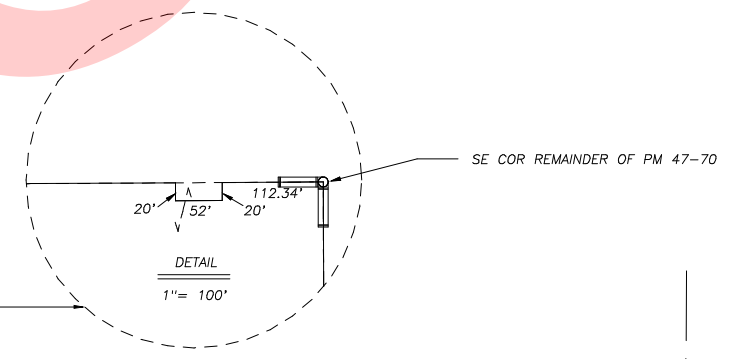

SEC. 15 & 22, T. 18S., R. 24E., M.D.B. & M.

Tax Area Code

077-10

DISCLAIMER
 THIS MAP WAS PREPARED FOR LOCAL PROPERTY ASSESSMENT PURPOSES ONLY AND THE PARCELS SHOWN HEREON MAY NOT COMPLY WITH STATE AND LOCAL SUBDIVISION ORDINANCES, AND NO LIABILITY IS ASSUMED FOR THE USE OF THE INFORMATION SHOWN HEREON.

153-014 006-183
 006-175 006-115
 006-215 006-209

POR RECORD OF SURVEY, L.S. 19-2
 POR. PARCEL MAP 4665, P.M. 47-70

VICINITY OF VISALIA
 ASSESSOR'S MAPS BK. 077, PG. 10
 COUNTY OF TULARE, CALIFORNIA, U.S.A.

NOTE: Assessor's Parcel Numbers Shown in Circles (1) (123) Assessor's Block Numbers Shown in Ellipses

2014-0017913	07/14/2014	RLW
REVISION	DATE	TECH