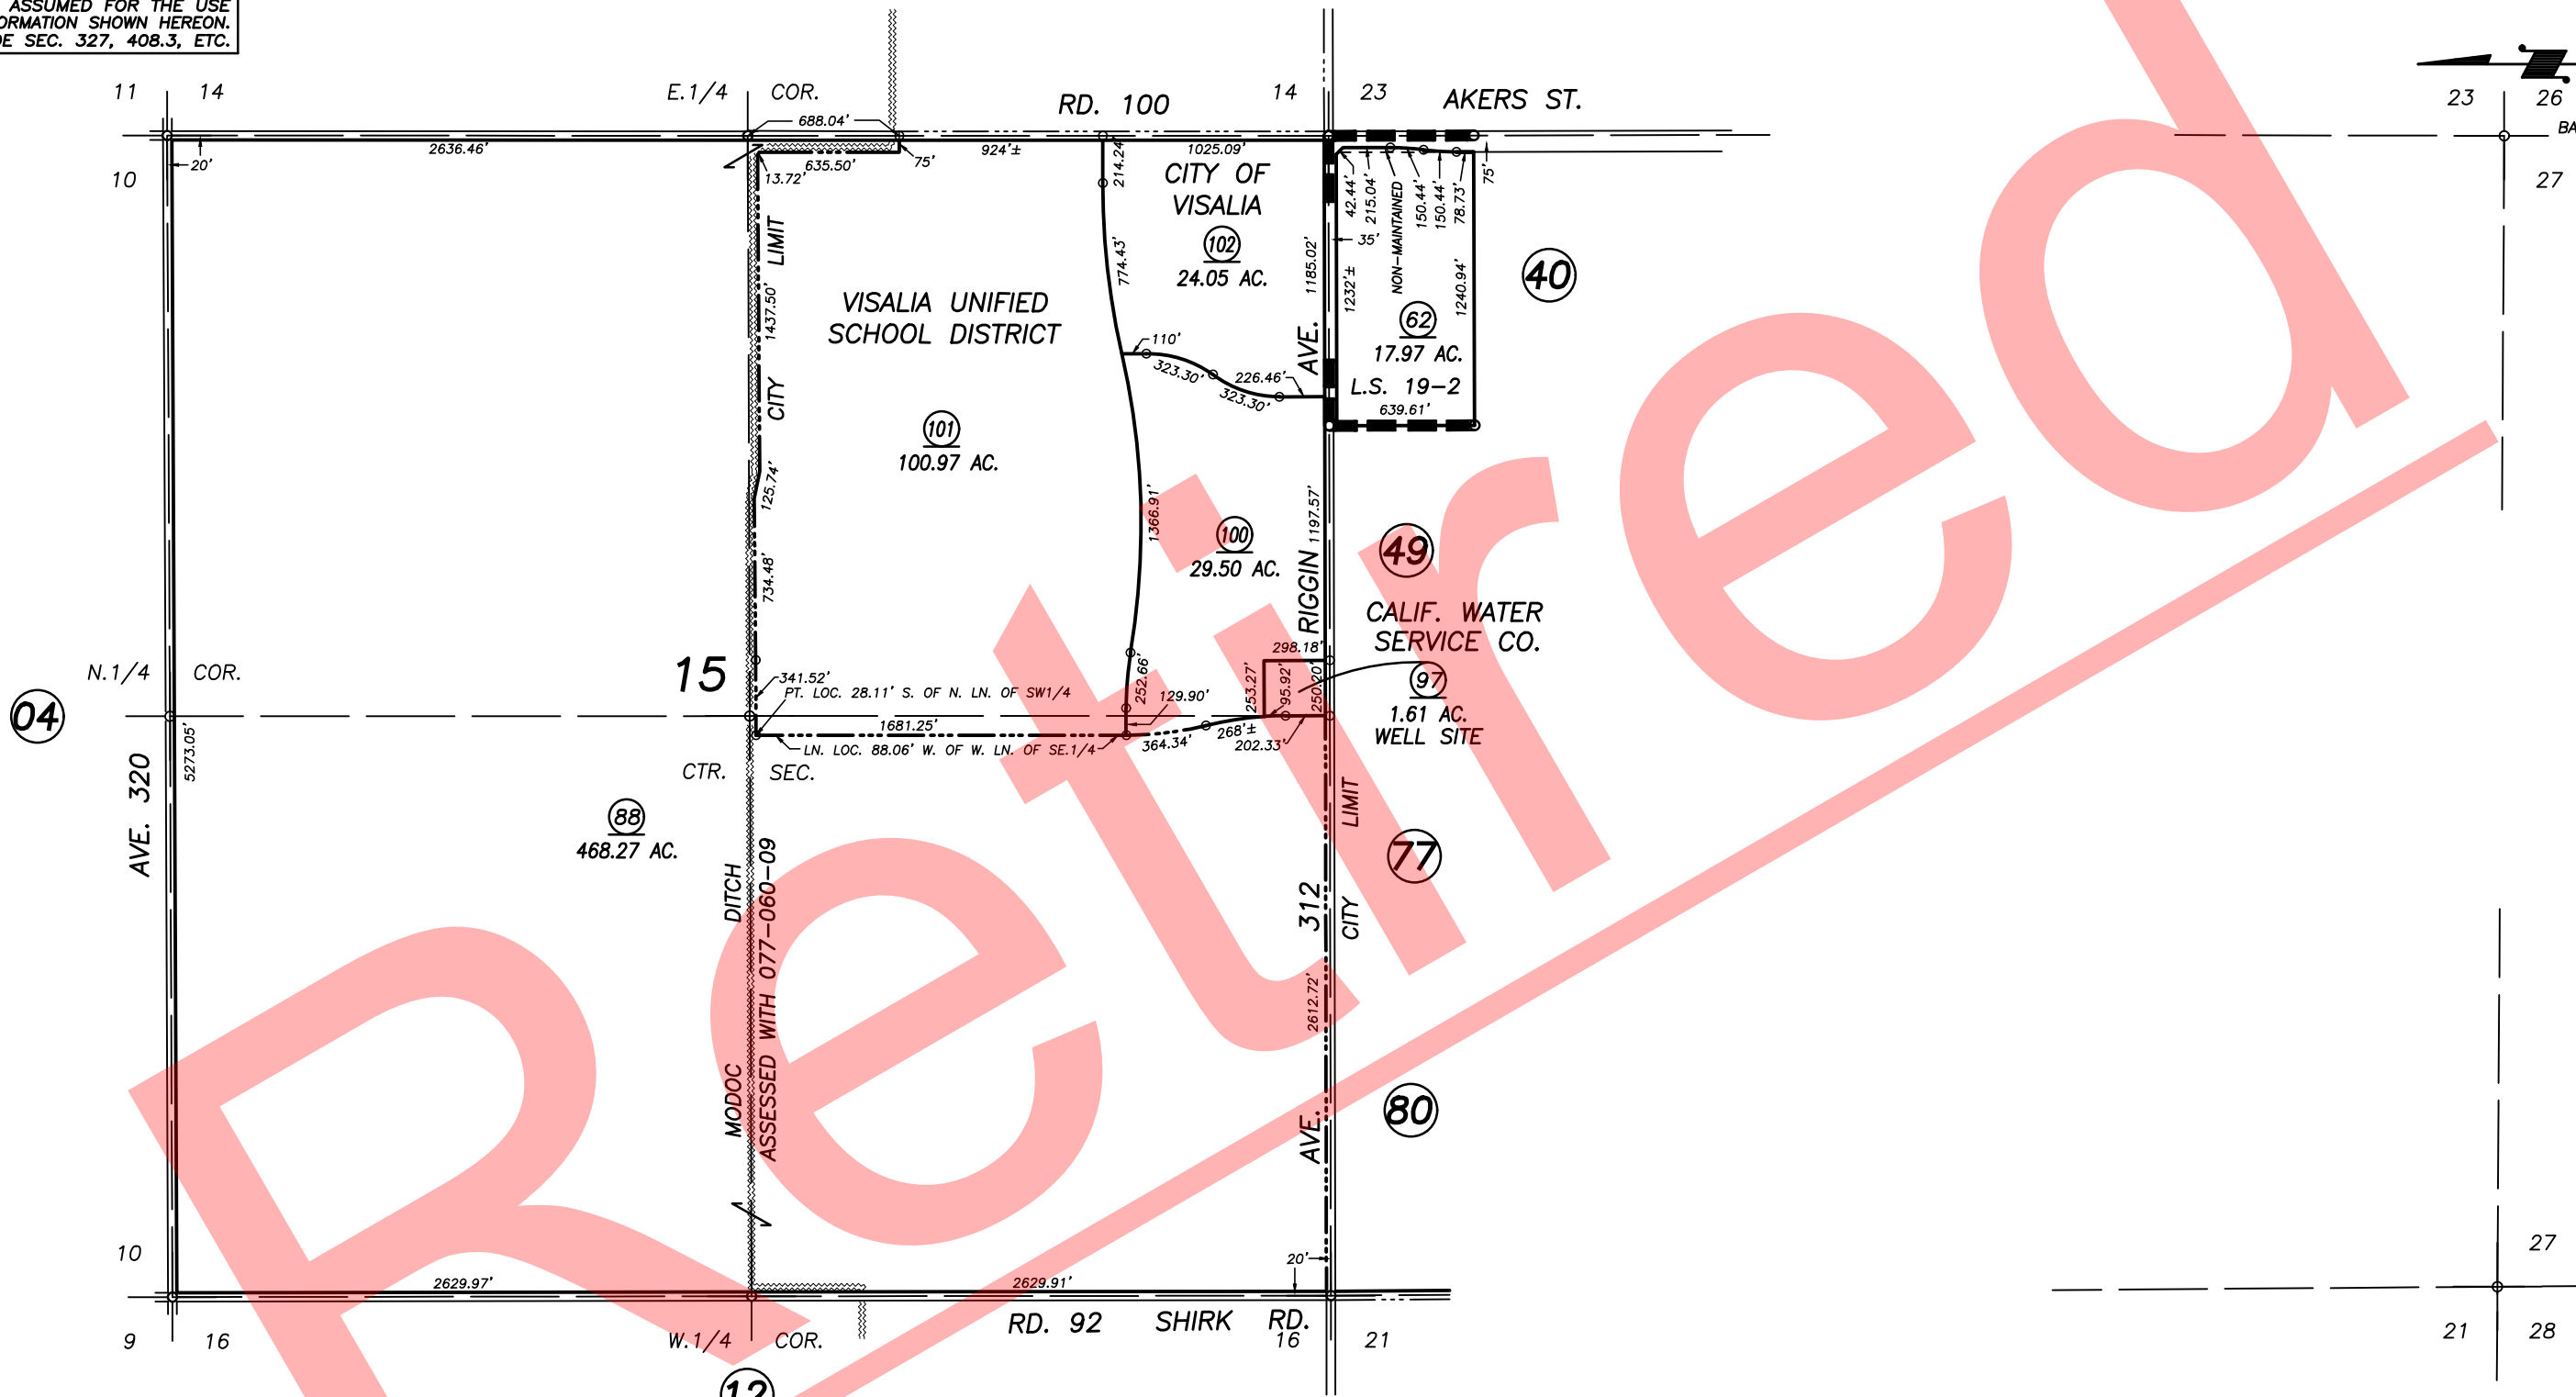

SEC.15 & 22, T.18S., R.24E., M.D.B.&M.

Tax Area Code

077-10

**DISCLAIMER**  
 THIS MAP WAS PREPARED FOR LOCAL PROPERTY ASSESSMENT PURPOSES ONLY AND THE PARCELS SHOWN HEREON MAY NOT COMPLY WITH STATE AND LOCAL SUBDIVISION ORDINANCES, AND NO LIABILITY IS ASSUMED FOR THE USE OF THE INFORMATION SHOWN HEREON. R & T CODE SEC. 327, 408.3, ETC.

006-175 006-183  
 006-209 153-014

BASIS OF BEARINGS:  
 R.M. 42-25

Bk. 085

POR RECORD OF SURVEY, L.S. 19-2

VICINITY OF VISALIA  
 ASSESSOR'S MAPS BK. 077 , PG. 10  
 COUNTY OF TULARE, CALIFORNIA, U.S.A.