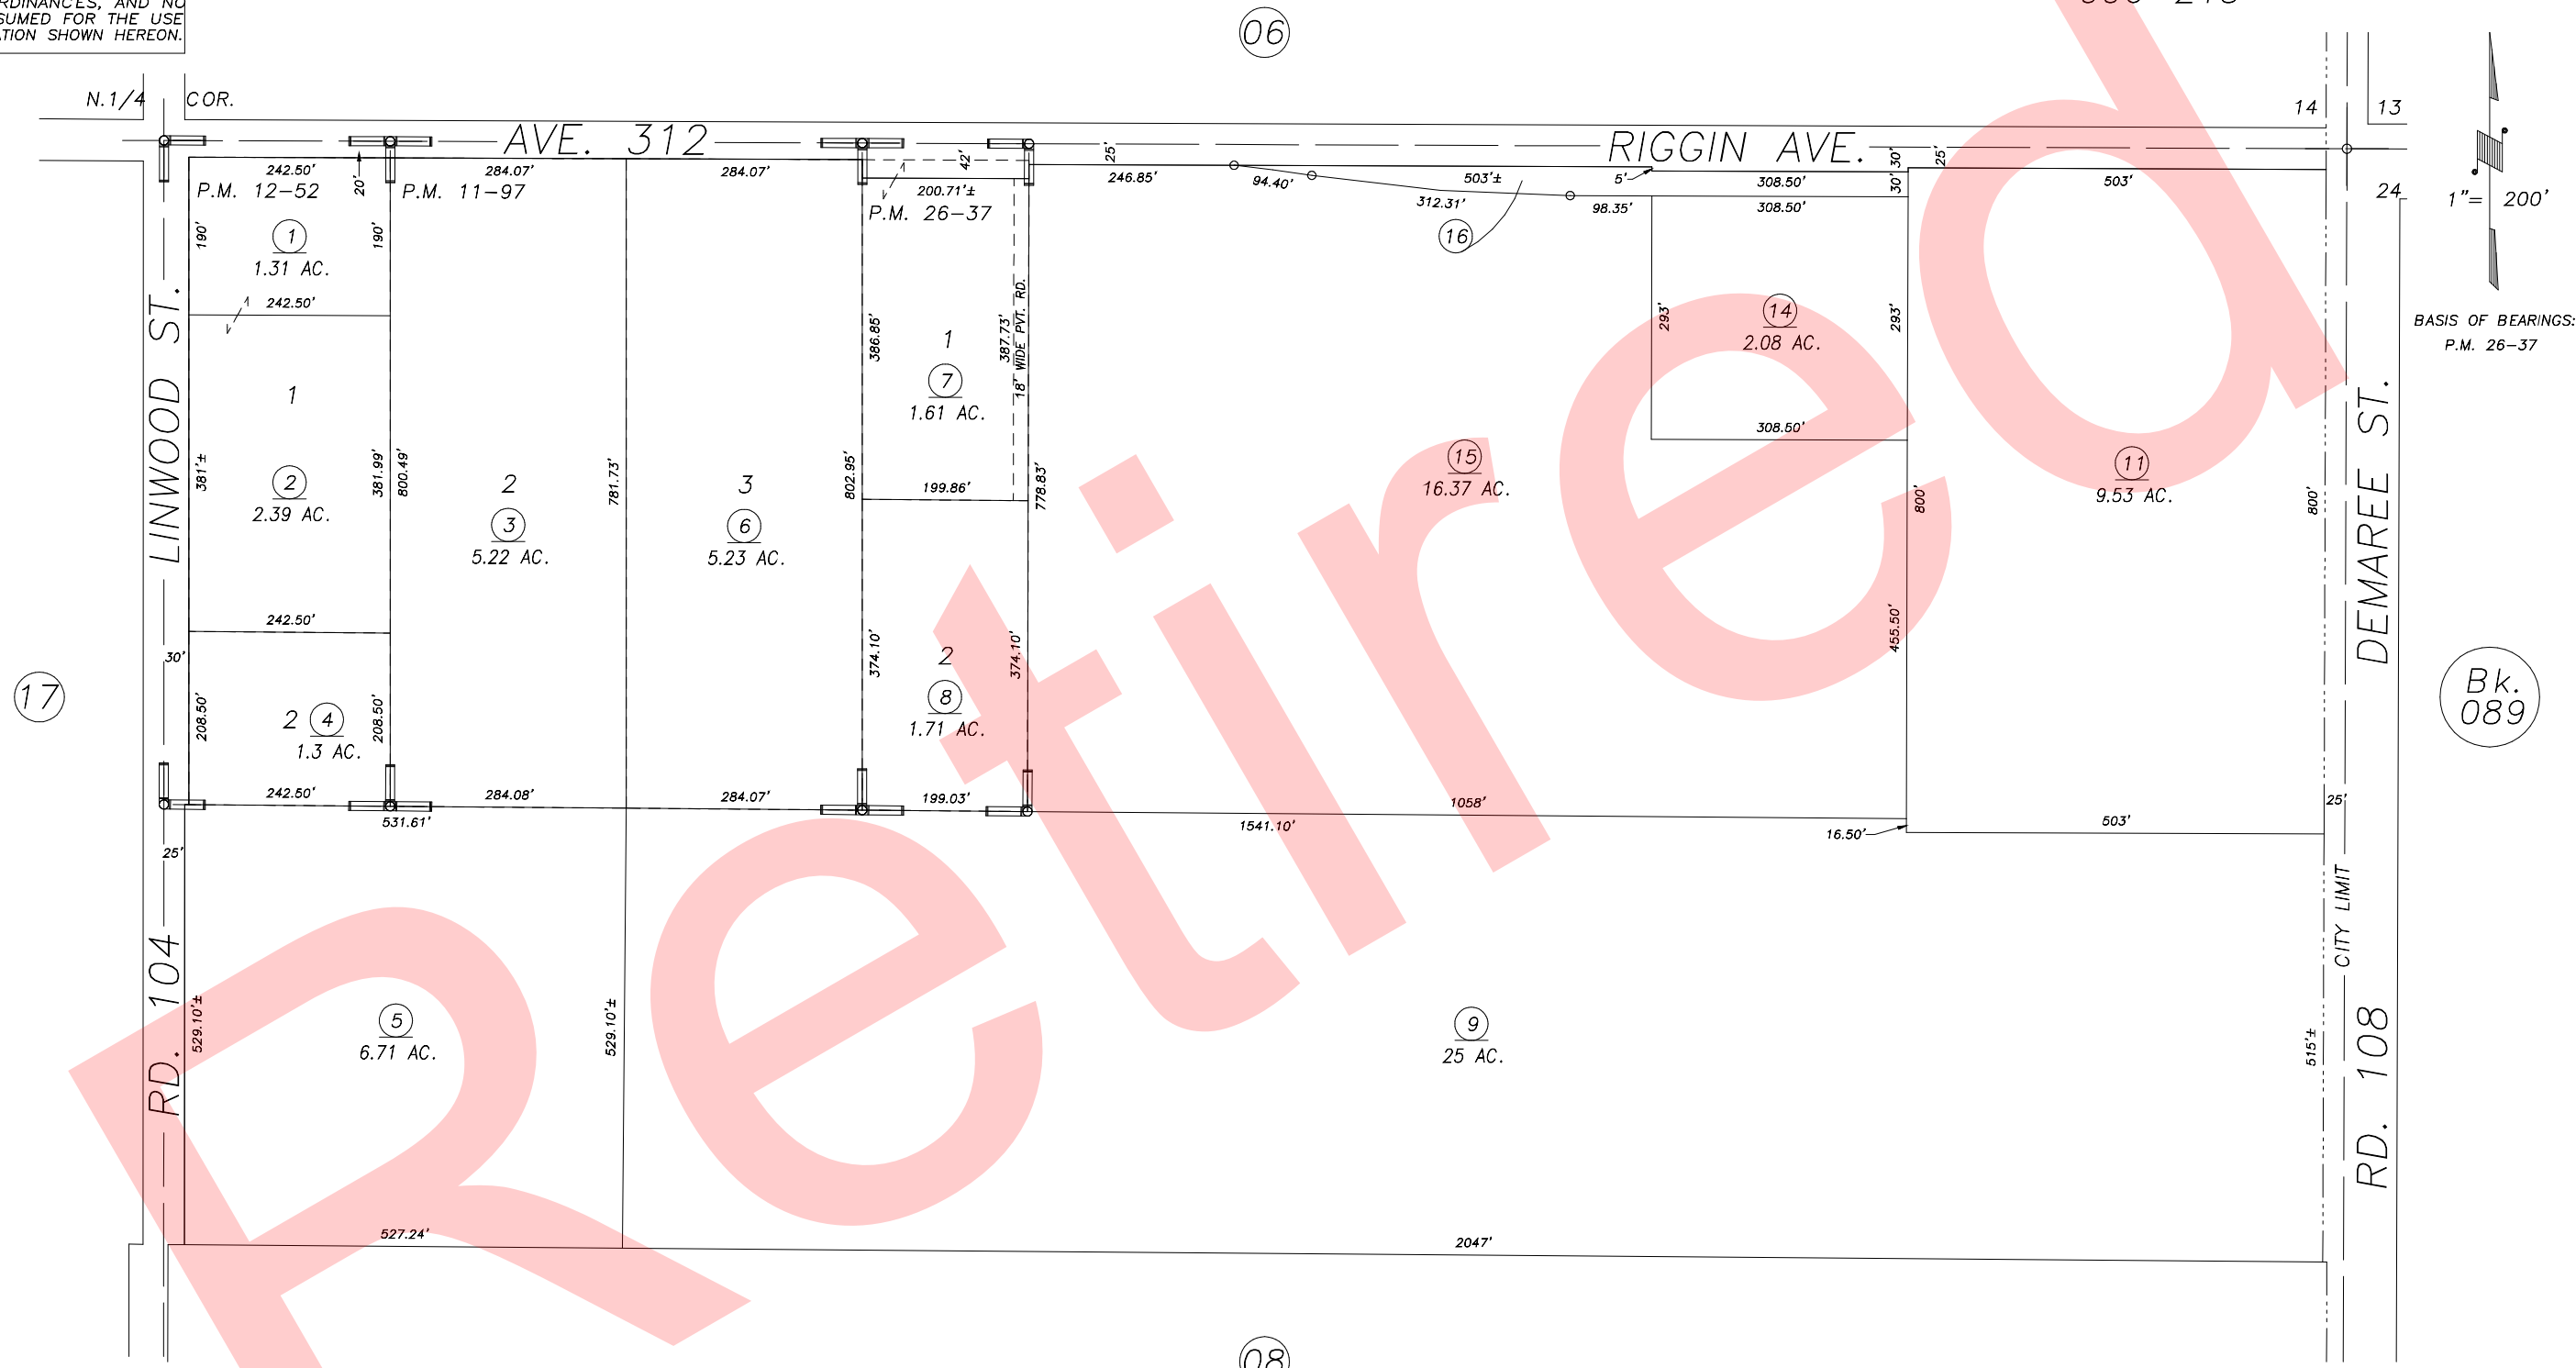

DISCLAIMER
 THIS MAP WAS PREPARED FOR LOCAL PROPERTY ASSESSMENT PURPOSES ONLY AND THE PARCELS SHOWN HEREON MAY NOT COMPLY WITH STATE AND LOCAL SUBDIVISION ORDINANCES, AND NO LIABILITY IS ASSUMED FOR THE USE OF THE INFORMATION SHOWN HEREON.

N1/2 OF NE1/4 SEC.23, T.18S., R.24E., M.D.B.&M.

Tax Area Codes 077-18
 153-015
 006-215

PARCEL MAP NO. 1096, P.M. 11-97
 PARCEL MAP NO. 1151, P.M. 12-52
 PARCEL MAP NO. 2536, P.M. 26-37

VICINITY OF VISALIA
 ASSESSOR'S MAPS BK.077 , PG.18
 COUNTY OF TULARE, CALIFORNIA, U.S.A.

NOTE: Assessor's Parcel Numbers Shown in Circles (1) (123)
 Assessor's Block Numbers Shown in Elipses (1) (123)

ADD TRA LINE	06/24/2003	SU
REVISION	DATE	TECH