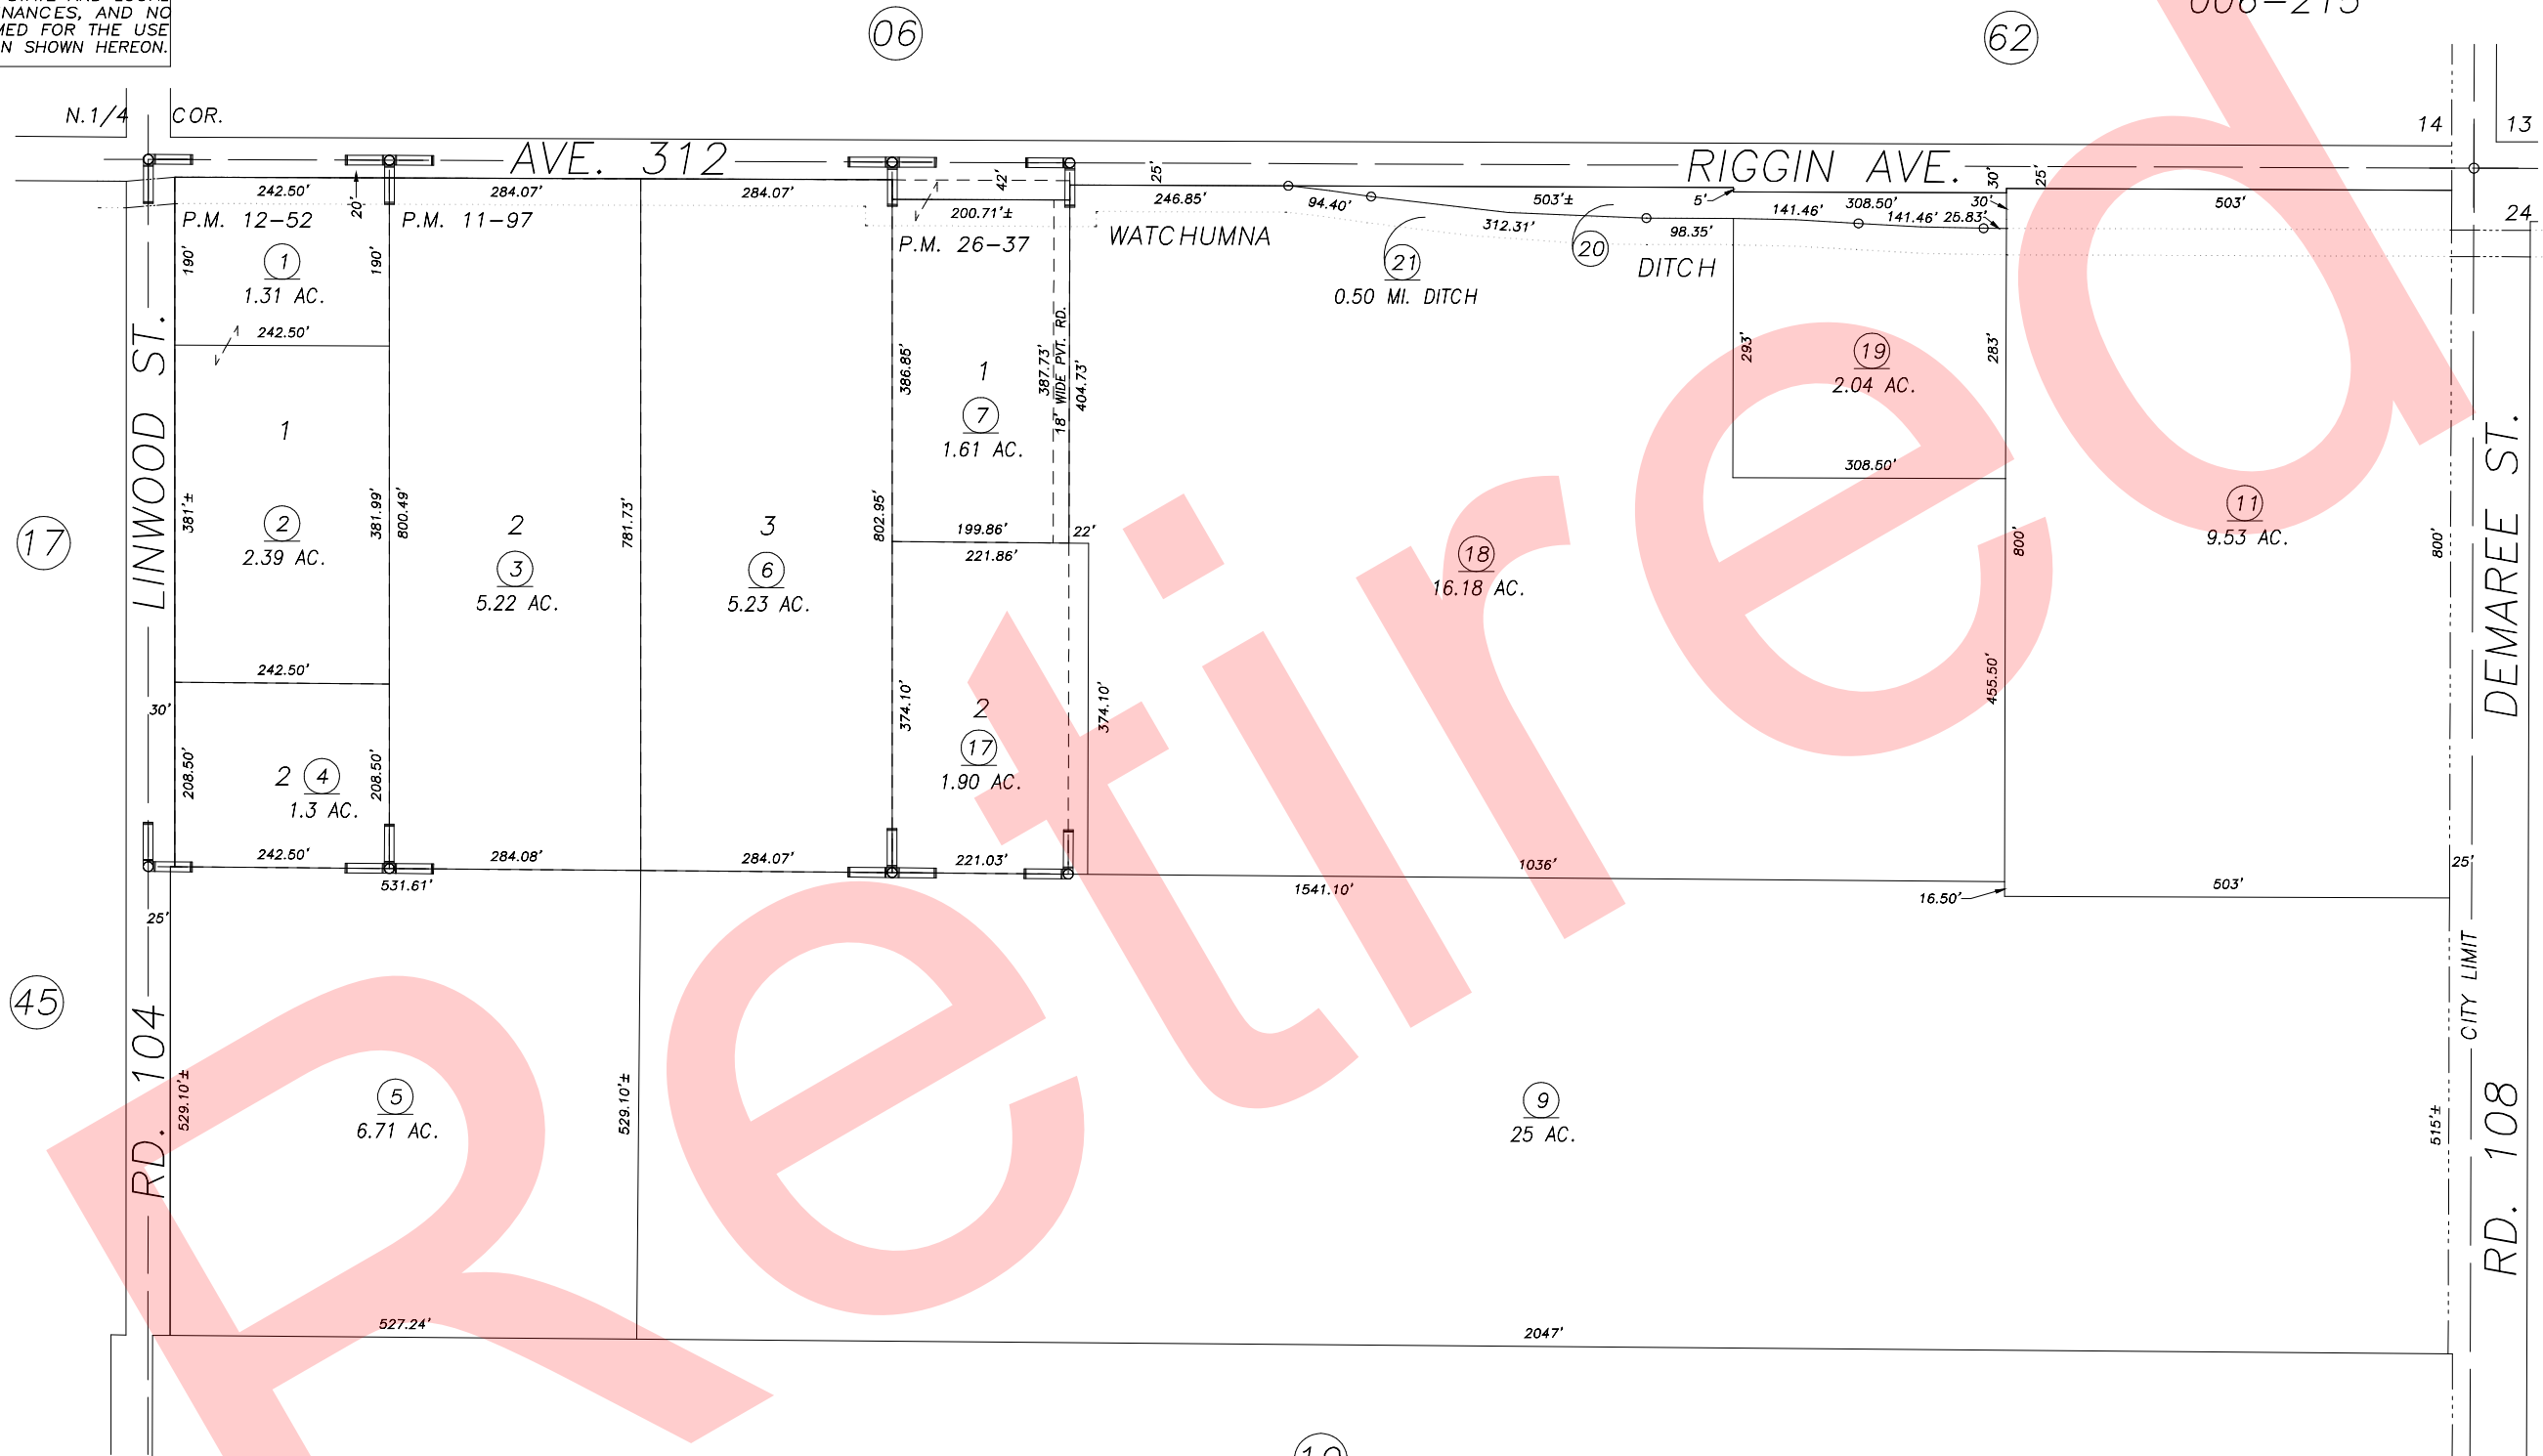

N1/2 OF NE1/4 SEC.23, T.18S., R.24E., M.D.B.&M.

Tax Area Codes 077-18
 153-015
 006-215

PARCEL MAP NO. 1096, P.M. 11-97
 PARCEL MAP NO. 1151, P.M. 12-52
 PARCEL MAP NO. 2536, P.M. 26-37

VICINITY OF VISALIA
 ASSESSOR'S MAPS BK.077 , PG.18
 COUNTY OF TULARE, CALIFORNIA, U.S.A.

NOTE: Assessor's Parcel Numbers Shown in Circles (1) (123)
 Assessor's Block Numbers Shown in Elipses (17) (18) (19) (20) (21)

2005-0047683	05/03/2006	JRS
REVISION	DATE	TECH