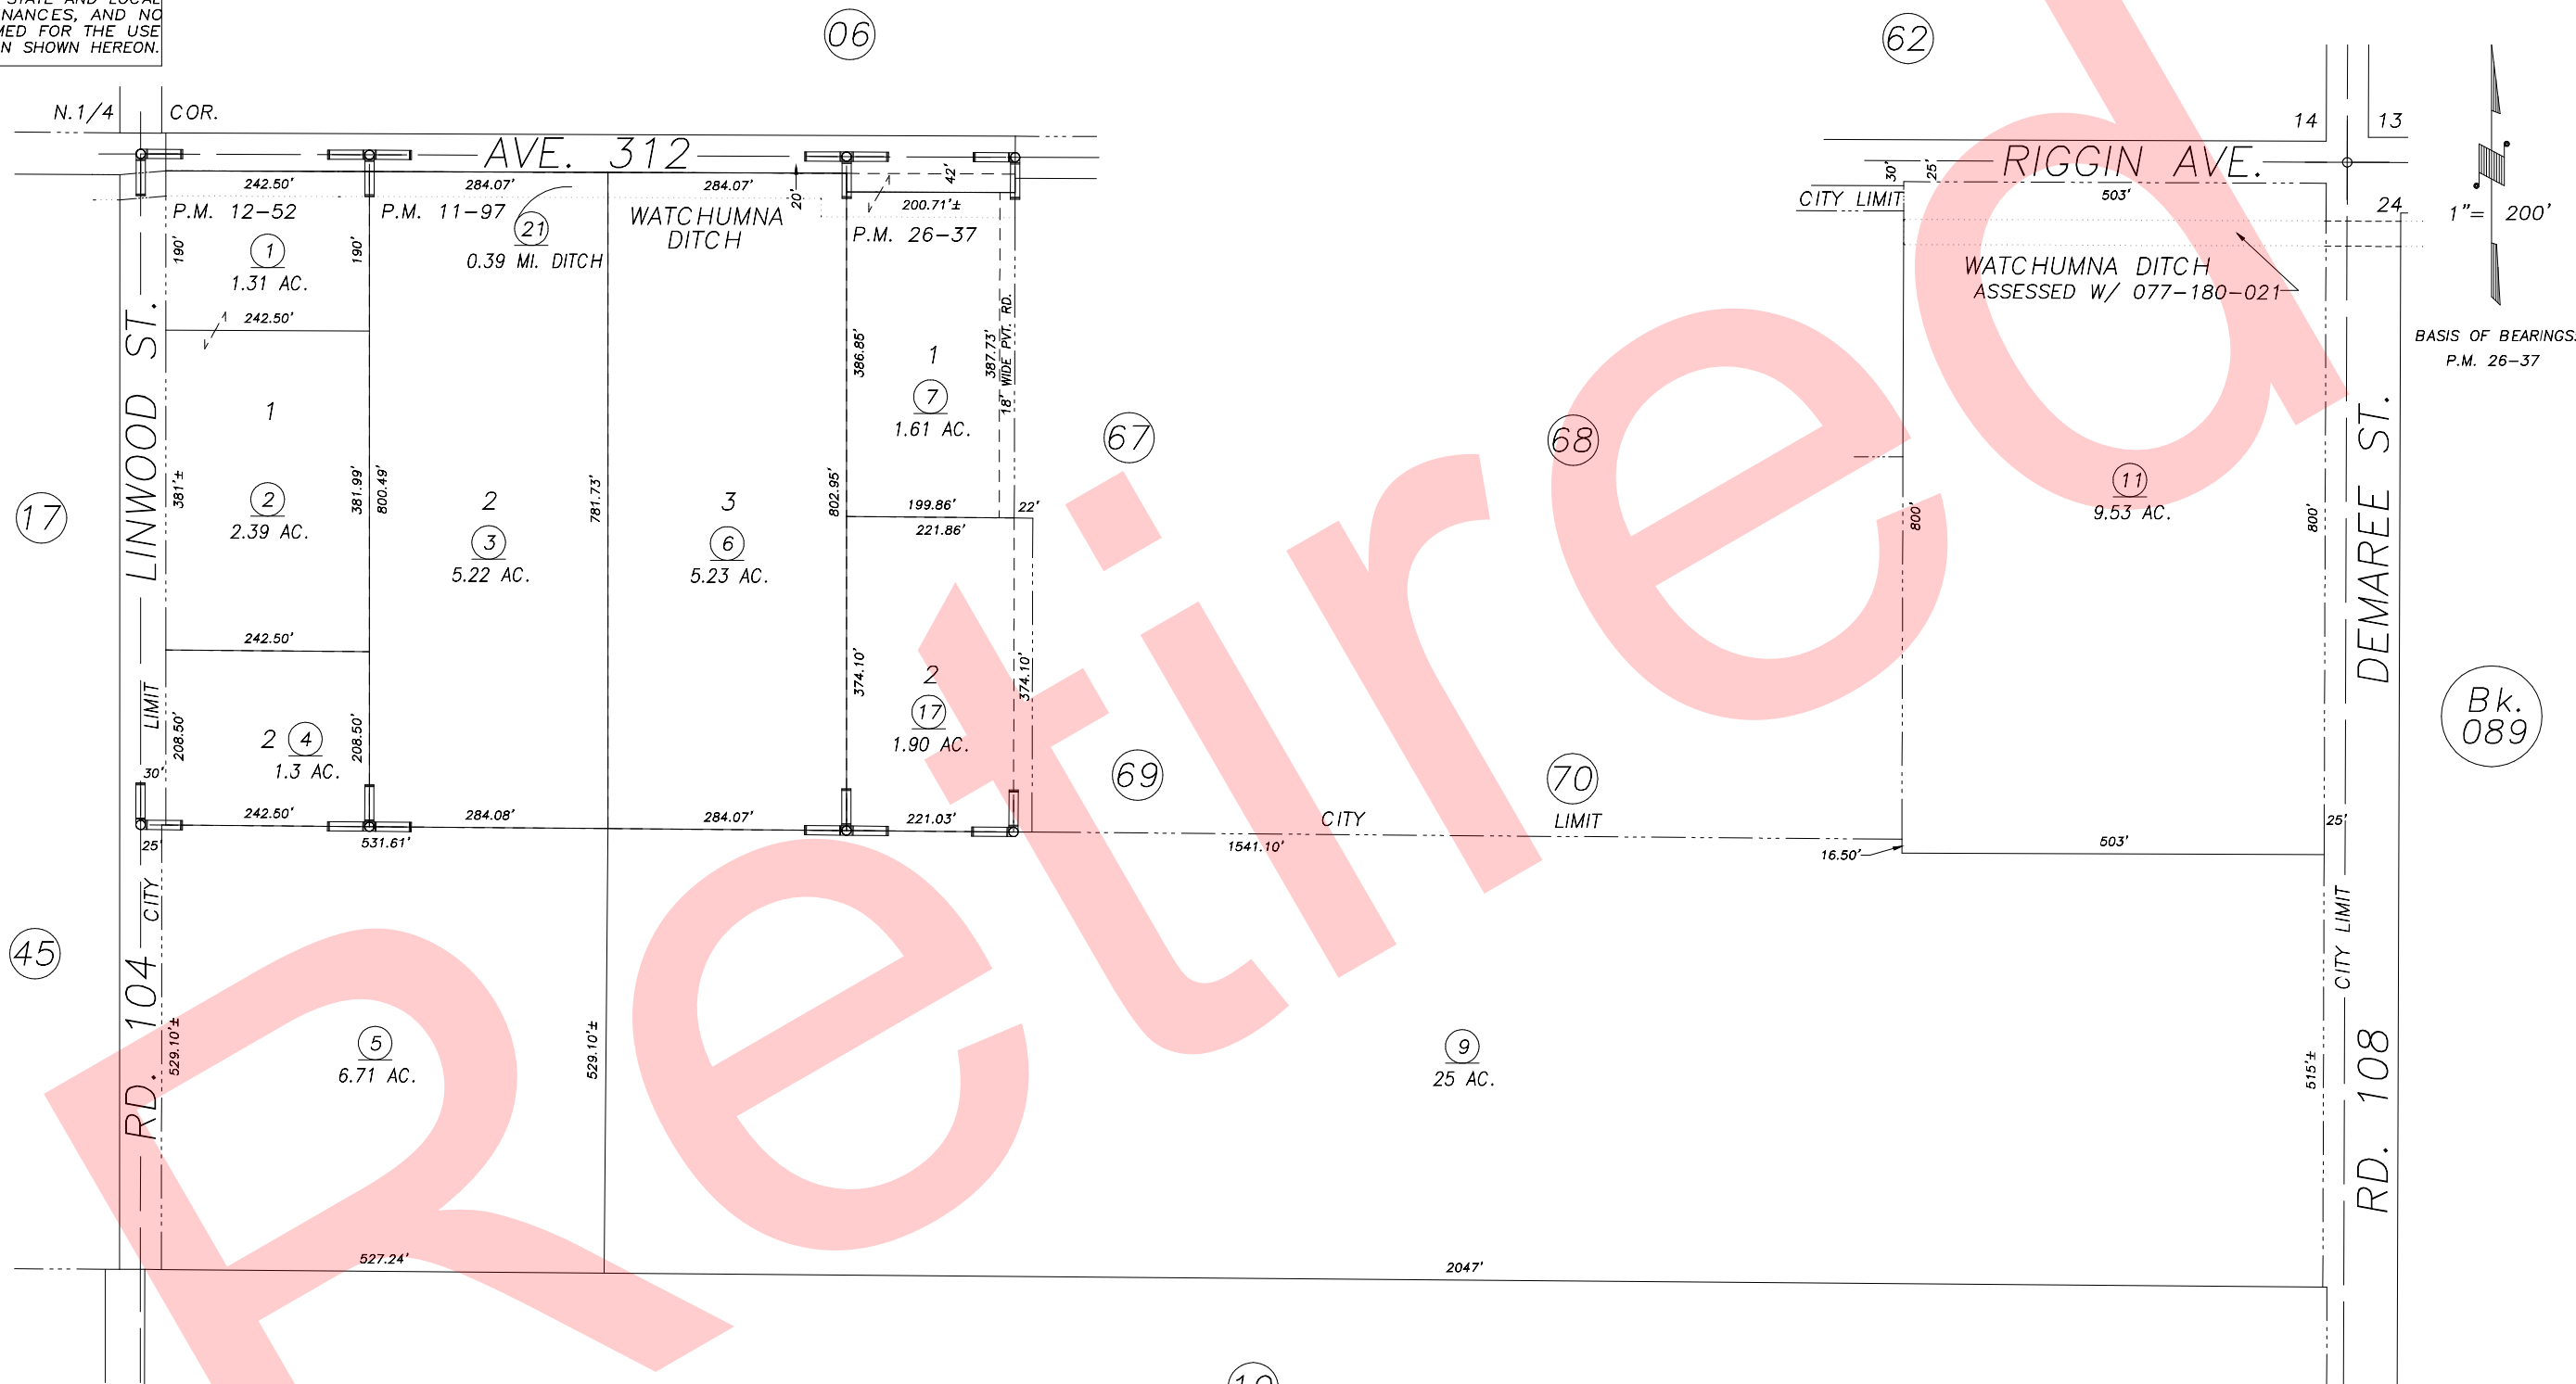

**DISCLAIMER**  
 THIS MAP WAS PREPARED FOR LOCAL PROPERTY ASSESSMENT PURPOSES ONLY AND THE PARCELS SHOWN HEREON MAY NOT COMPLY WITH STATE AND LOCAL SUBDIVISION ORDINANCES, AND NO LIABILITY IS ASSUMED FOR THE USE OF THE INFORMATION SHOWN HEREON.

N1/2 OF NE1/4 SEC.23, T.18S., R.24E., M.D.B.&M.

Tax Area Codes 077-18  
 153-015

PARCEL MAP NO. 1096, P.M. 11-97  
 PARCEL MAP NO. 1151, P.M. 12-52  
 PARCEL MAP NO. 2536, P.M. 26-37

VICINITY OF VISALIA  
 ASSESSOR'S MAPS BK.077 , PG.18  
 COUNTY OF TULARE, CALIFORNIA, U.S.A.

NOTE: Assessor's Parcel Numbers Shown in Circles (1) (123)  
 Assessor's Block Numbers Shown in Ellipses

2006-0025279	09/11/2006	JRS
REVISION	DATE	TECH