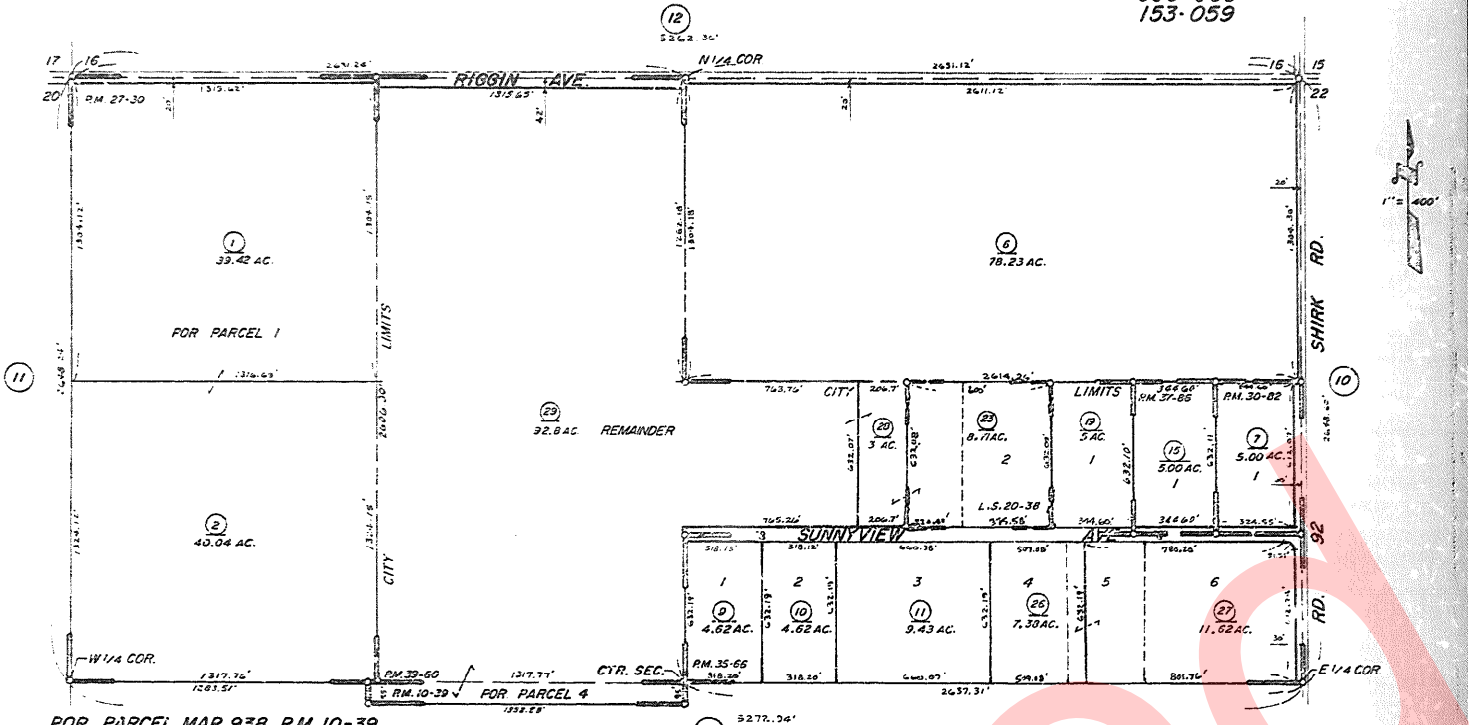

TAX CODE AREA 77-20
006-015
006-065
153-059

FOR PARCEL MAP 938, P.M. 10-39
 PARCEL MAP 2629, P.M. 27-30
 PARCEL MAP 3981, P.M. 30-32
 PARCEL MAP 3464, P.M. 35-66
 PARCEL MAP 3683, P.M. 37-86
 PARCEL MAP 3857, P.M. 39-60
 RECORD OF SURVEY, L.S. 20-38

CITY OF VISALIA
 ASSESSOR'S MAPS BK. 77, PG. 20
 COUNTY OF TULARE, CALIF.

NOTE - ASSESSOR'S BLOCK NUMBERS SHOWN IN ELLIPSES
 ASSESSOR'S PARCEL NUMBERS SHOWN IN CIRCLES

Retire