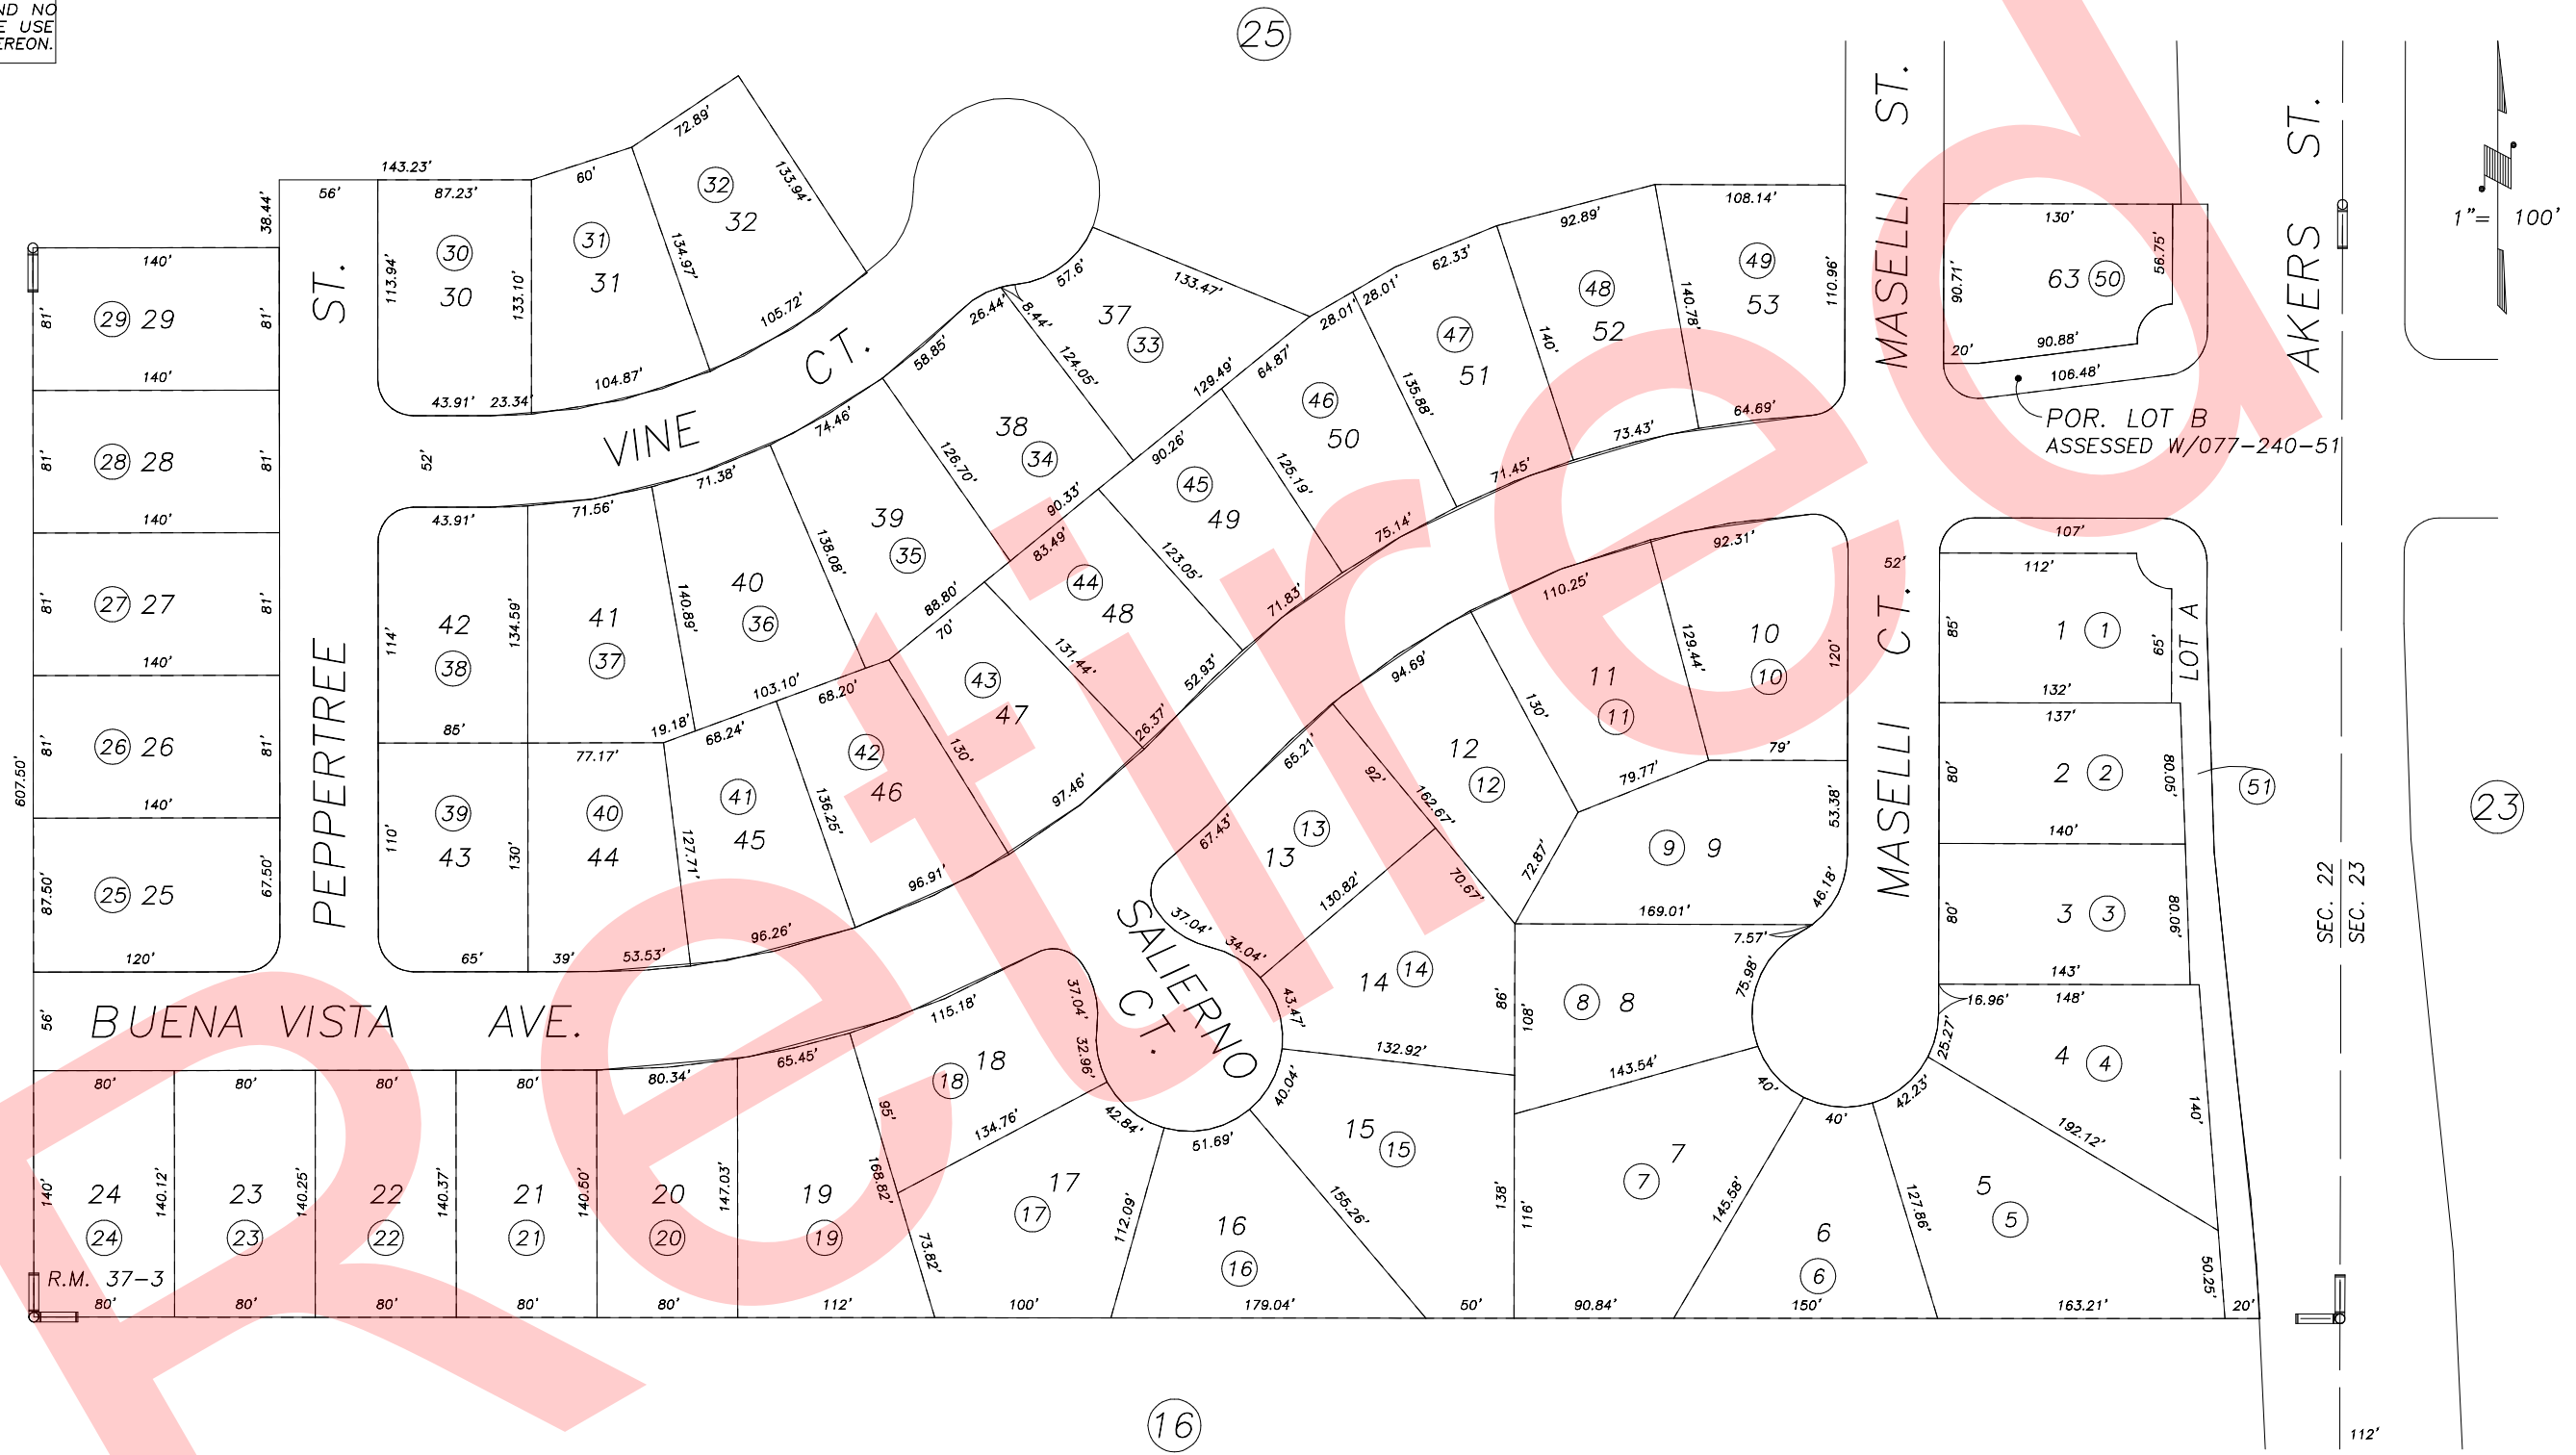

DISCLAIMER
 THIS MAP WAS PREPARED FOR LOCAL PROPERTY ASSESSMENT PURPOSES ONLY AND THE PARCELS SHOWN HEREON MAY NOT COMPLY WITH STATE AND LOCAL SUBDIVISION ORDINANCES, AND NO LIABILITY IS ASSUMED FOR THE USE OF THE INFORMATION SHOWN HEREON.

POR. SE 1/4 SECTION 22, T.18S., R.24E., M.D.B. & M.

Tax Area Code 77-24
 6-174

R.M. 37-3	10/18/95	KPT	BY
REVISION	DATE		

POR. MARSEILLE SUB. UNIT 1, R.M. 37-3

CITY OF VISALIA
 ASSESSOR'S MAPS BK. 077 , PG. 24 .
 COUNTY OF TULARE, CALIF.

NOTE: Assessor's Block Numbers Shown in Ellipses
 Assessor's Parcel Numbers Shown in Circles