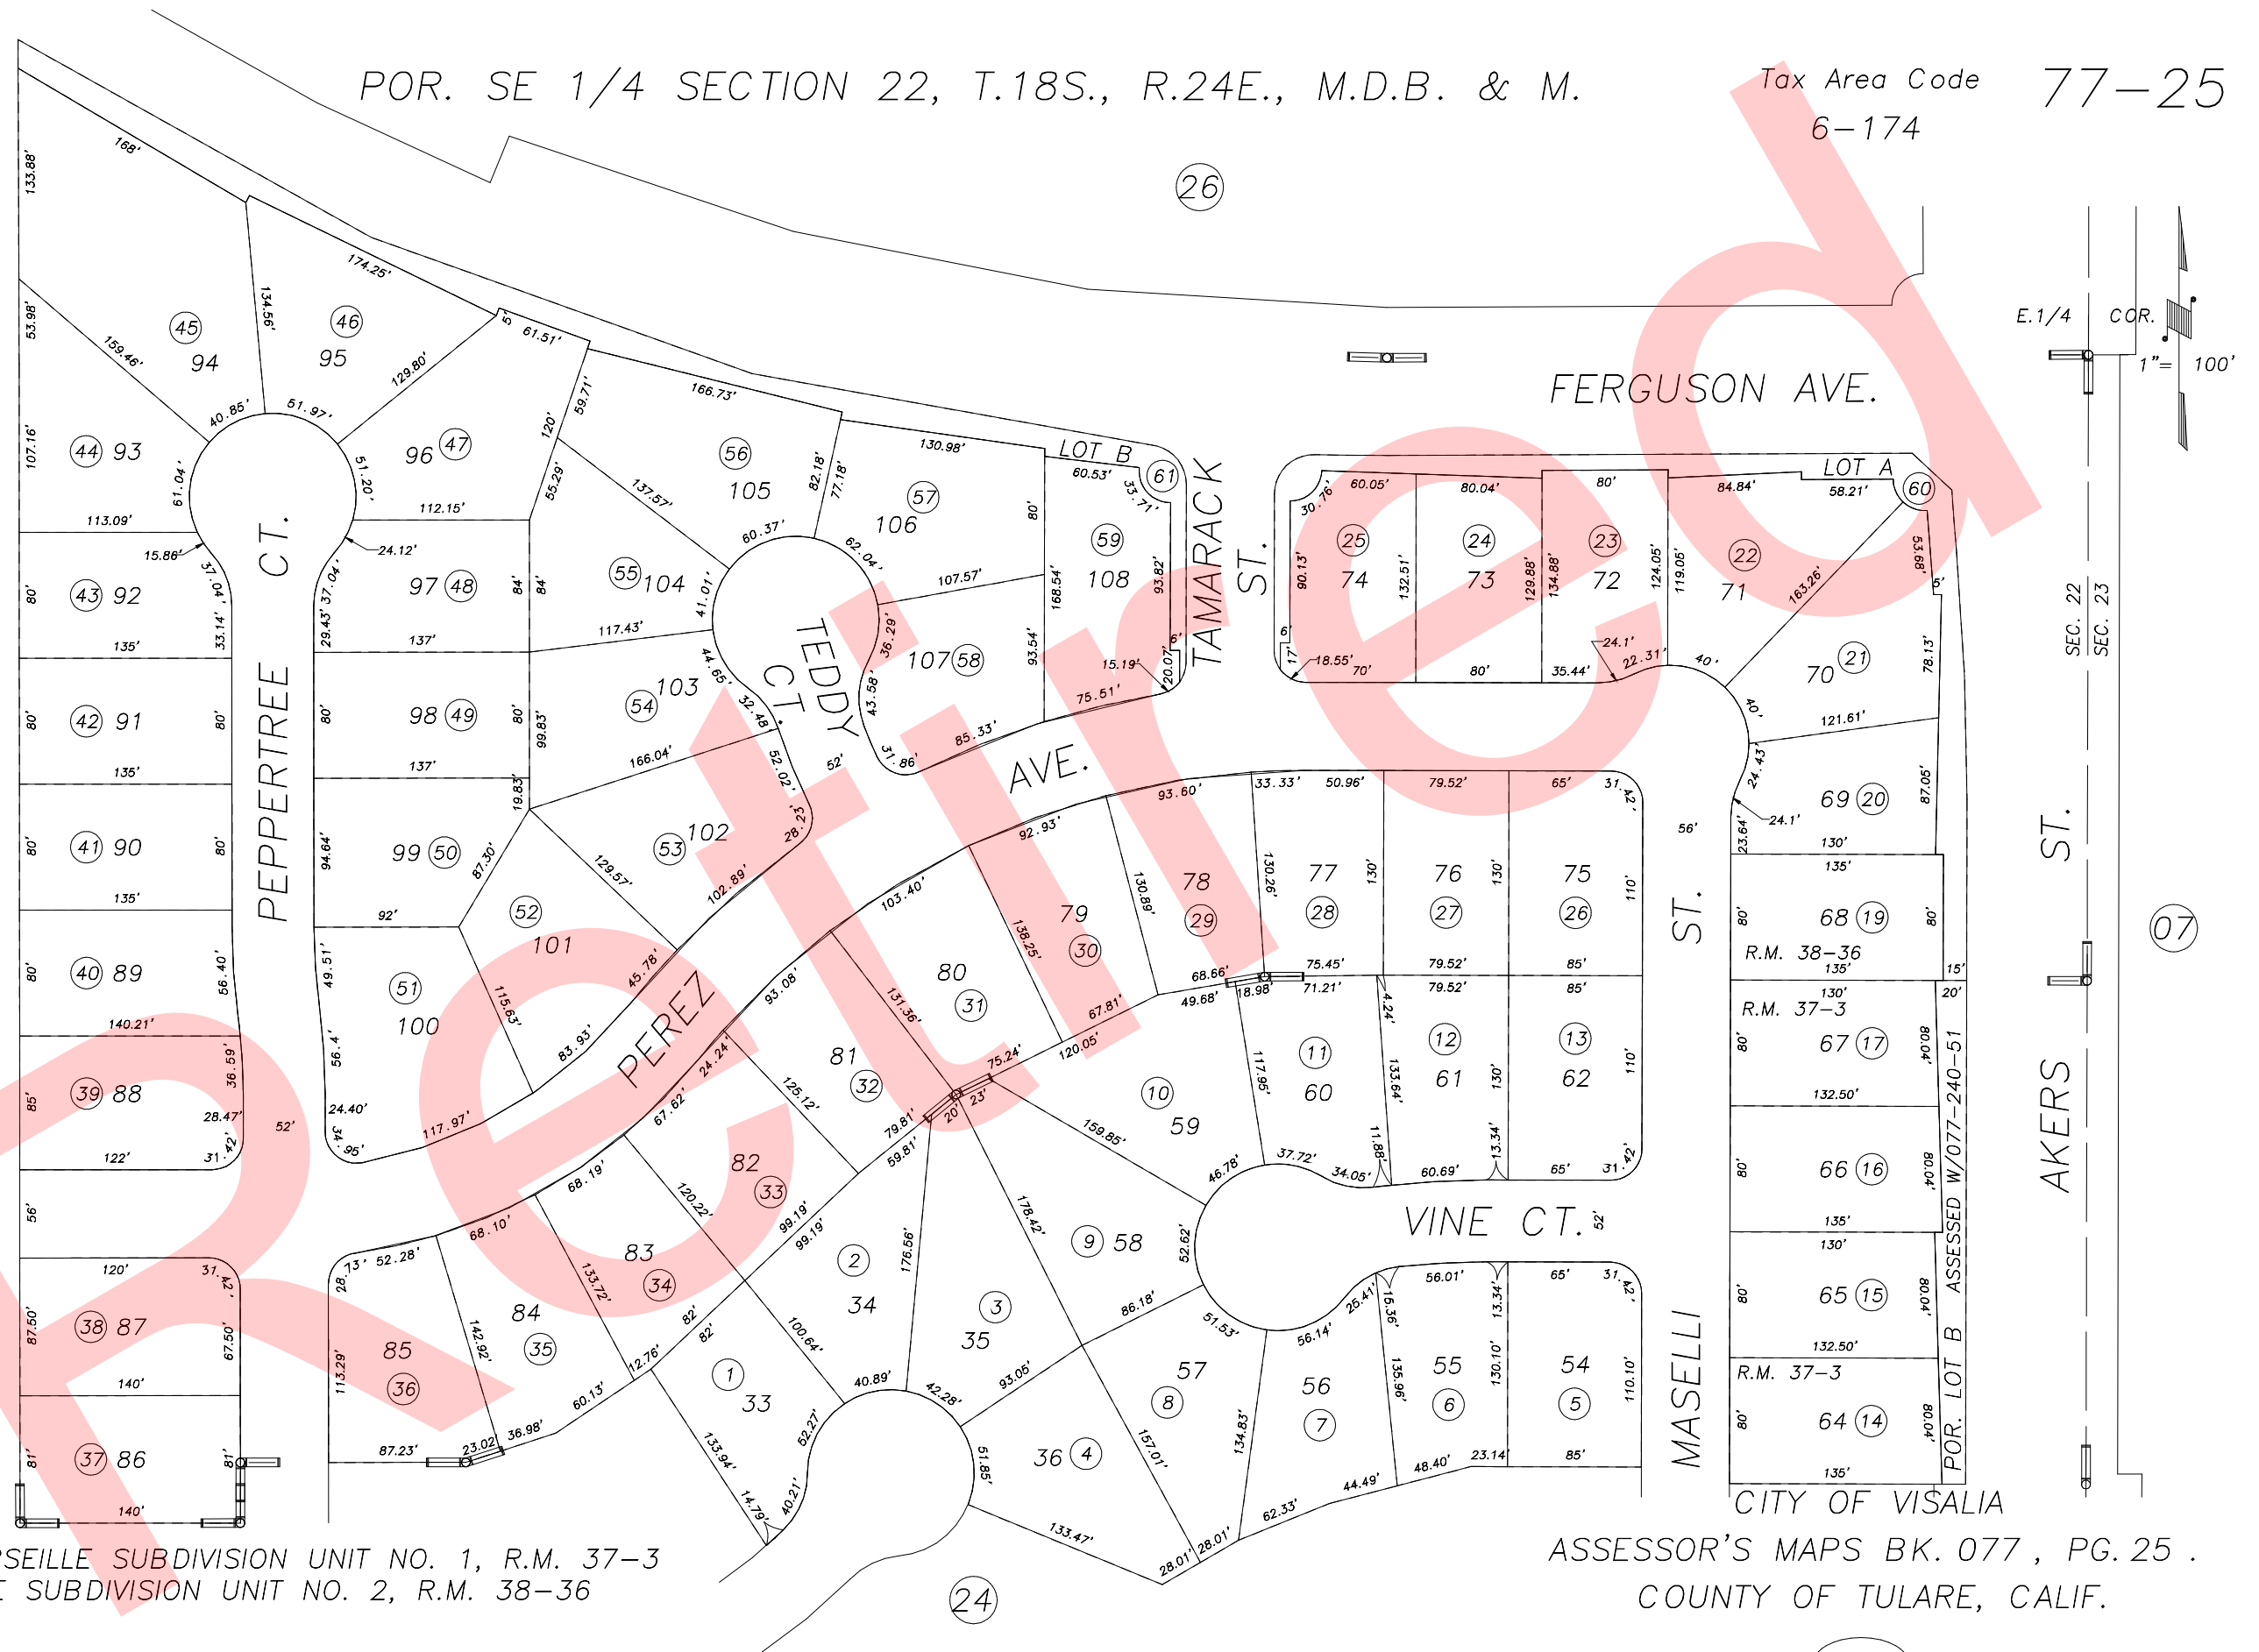

DISCLAIMER
 THIS MAP WAS PREPARED FOR LOCAL PROPERTY ASSESSMENT PURPOSES ONLY AND THE PARCELS SHOWN HEREON MAY NOT COMPLY WITH STATE AND LOCAL SUBDIVISION ORDINANCES, AND NO LIABILITY IS ASSUMED FOR THE USE OF THE INFORMATION SHOWN HEREON.

POR. SE 1/4 SECTION 22, T.18S., R.24E., M.D.B. & M.

Tax Area Code 77-25
 6-174

R.M. 38-36	8/3/99	KPT
REVISION	DATE	BY

POR. MARSEILLE SUBDIVISION UNIT NO. 1, R.M. 37-3
 MARSEILLE SUBDIVISION UNIT NO. 2, R.M. 38-36

ASSESSOR'S MAPS BK. 077, PG. 25
 COUNTY OF TULARE, CALIF.

NOTE: Assessor's Block Numbers Shown in Ellipses
 Assessor's Parcel Numbers Shown in Circles

00/01