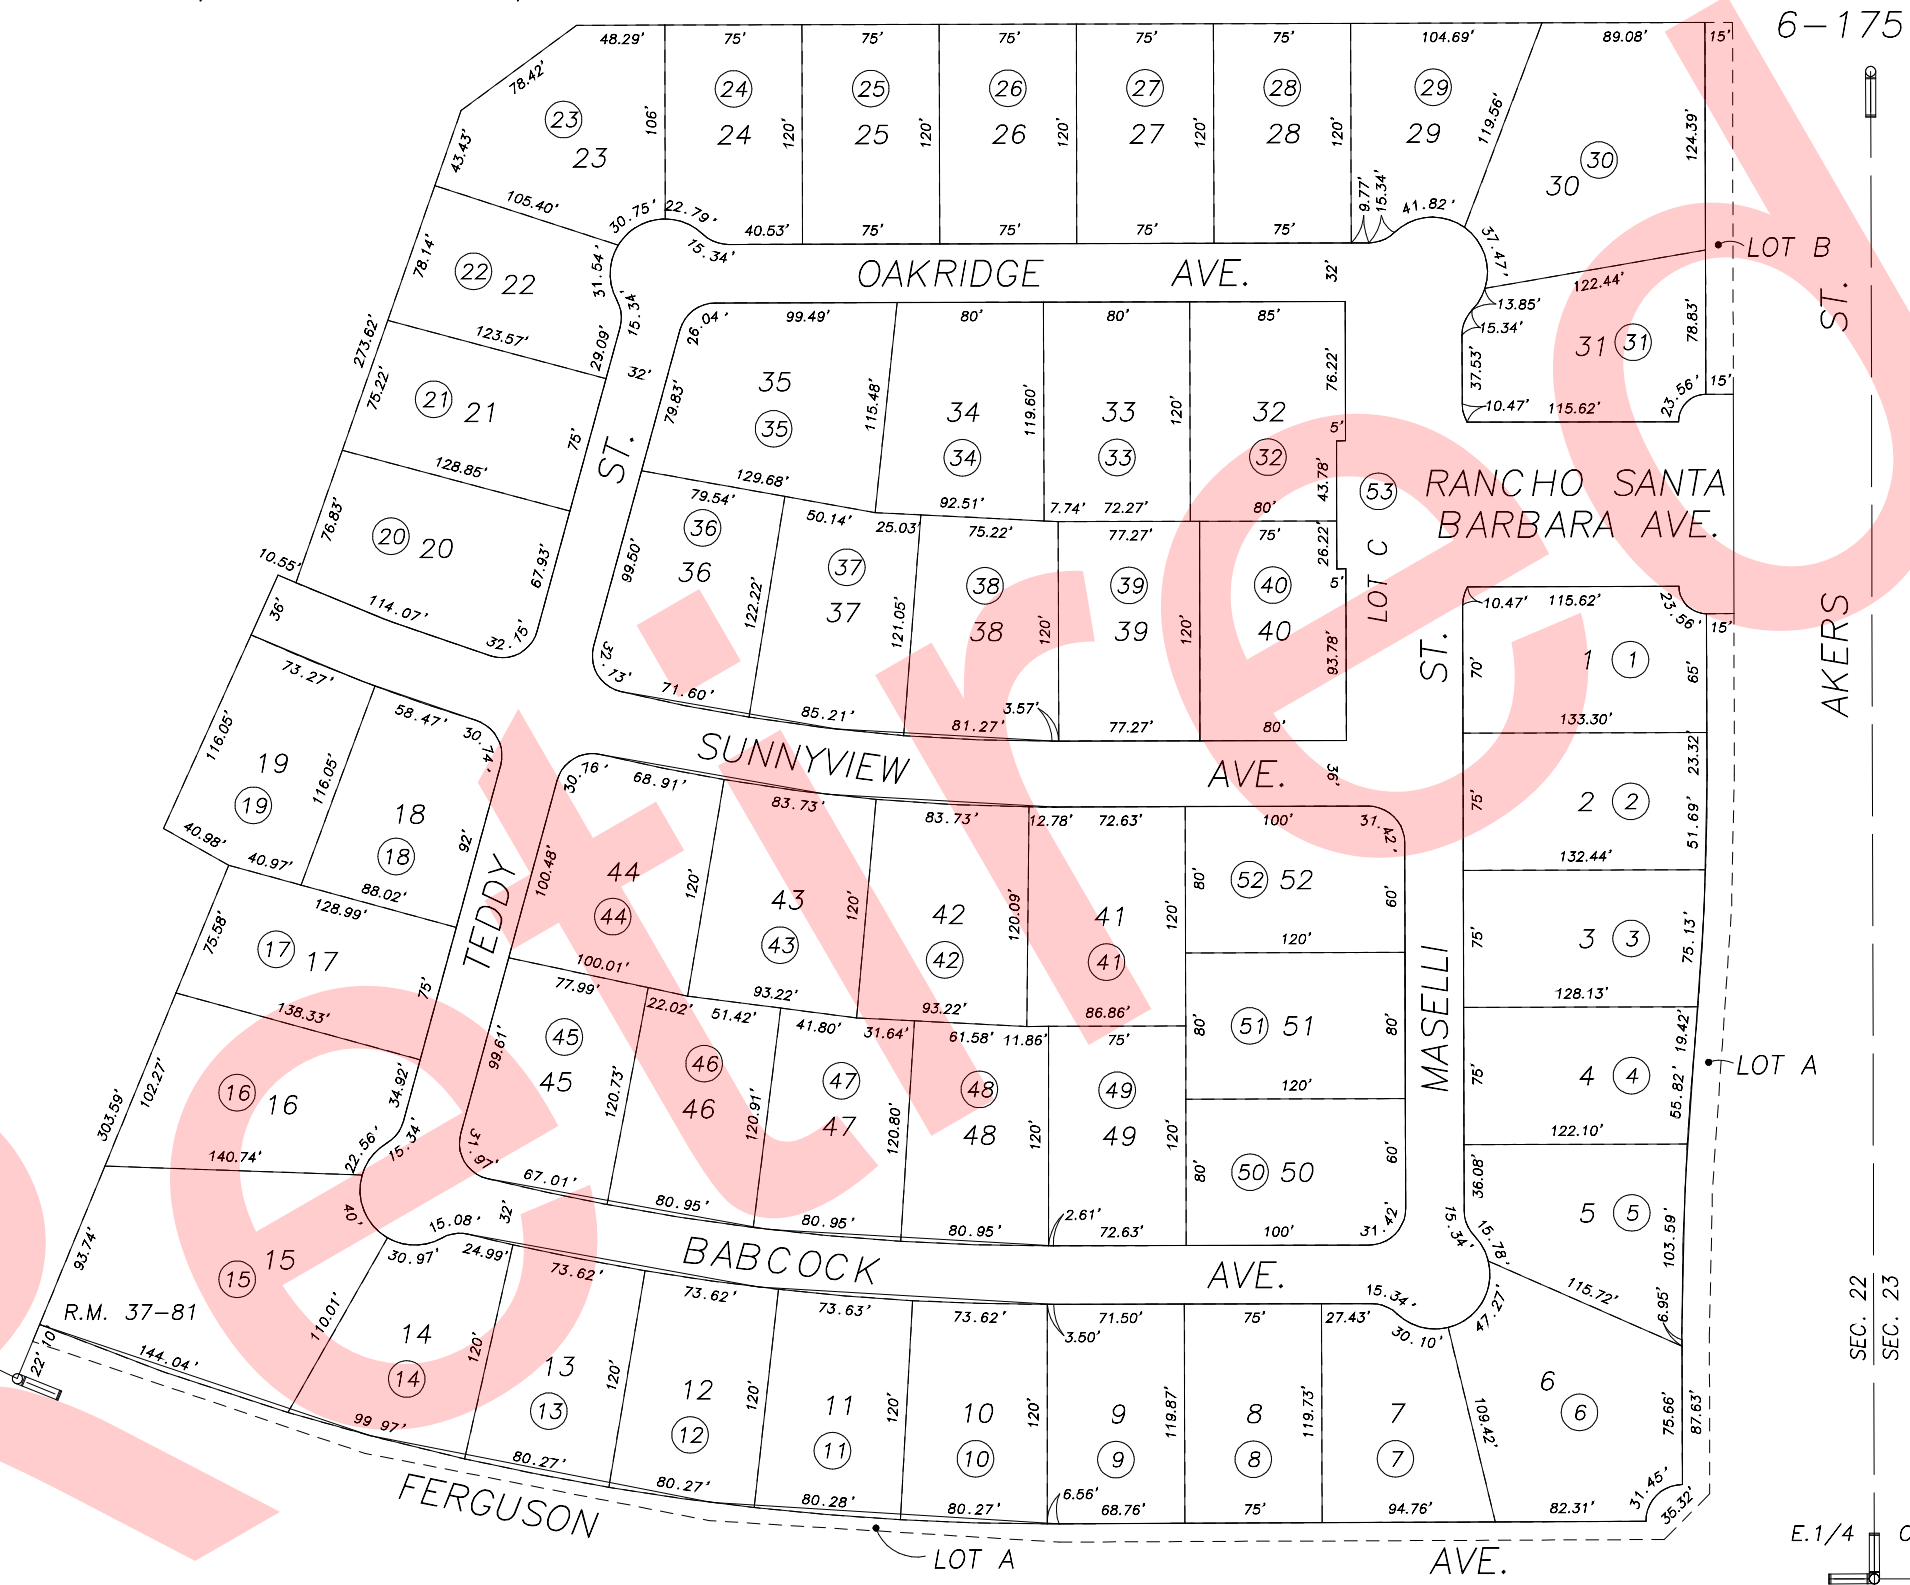

DISCLAIMER
 THIS MAP WAS PREPARED FOR LOCAL PROPERTY ASSESSMENT PURPOSES ONLY AND THE PARCELS SHOWN HEREON MAY NOT COMPLY WITH STATE AND LOCAL SUBDIVISION ORDINANCES, AND NO LIABILITY IS ASSUMED FOR THE USE OF THE INFORMATION SHOWN HEREON.

POR. SE 1/4 OF NE 1/4 SECTION 22, T.18S., R.24E., M.D.B. & M. Tax Area Code 77-26

DOC. 98-44367	10/8/98	KPT
REVISION	DATE	BY

POR. RANCHO SANTA BARBARA PHASE 1, R.M. 37-81

CITY OF VISALIA
 ASSESSOR'S MAPS BK. 077 , PG. 26 .
 COUNTY OF TULARE, CALIF.

NOTE: Assessor's Block Numbers Shown in Ellipses
 Assessor's Parcel Numbers Shown in Circles

99/00