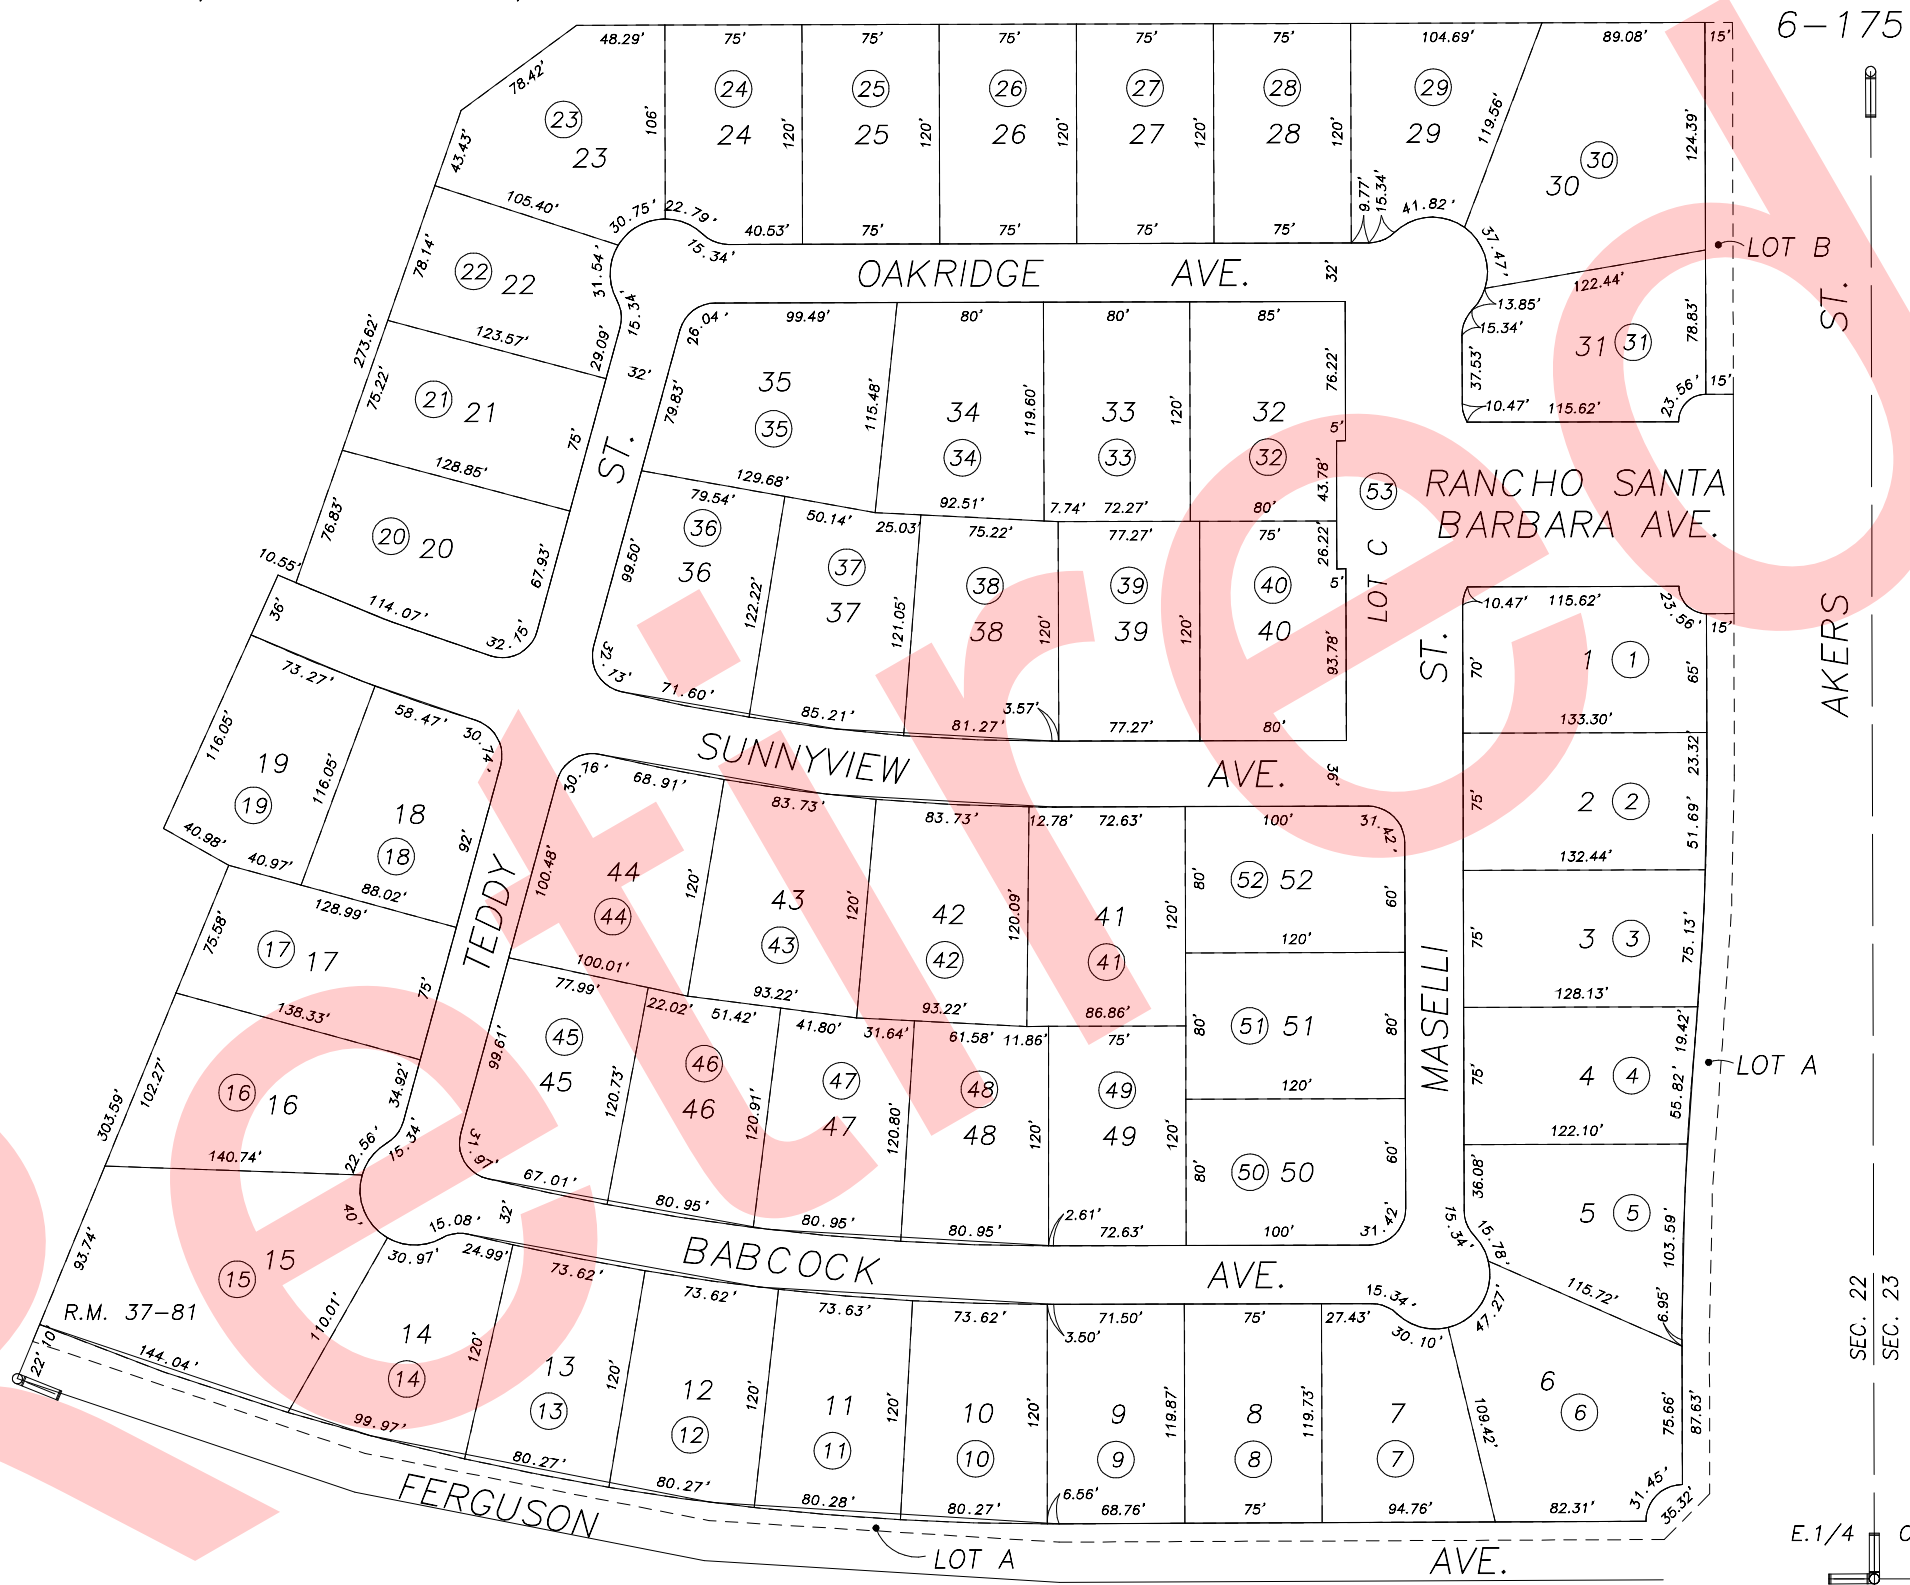

DISCLAIMER
 THIS MAP WAS PREPARED FOR LOCAL PROPERTY ASSESSMENT PURPOSES ONLY AND THE PARCELS SHOWN HEREON MAY NOT COMPLY WITH STATE AND LOCAL SUBDIVISION ORDINANCES, AND NO LIABILITY IS ASSUMED FOR THE USE OF THE INFORMATION SHOWN HEREON.

POR. SE 1/4 OF NE 1/4 SECTION 22, T.18S., R.24E., M.D.B. & M. Tax Area Code 77-26

R.M. 37-81	12/19/97	KPT	BY
REVISION	DATE		

POR. RANCHO SANTA BARBARA PHASE 1, R.M. 37-81

CITY OF VISALIA
 ASSESSOR'S MAPS BK. 077 , PG. 26 .
 COUNTY OF TULARE, CALIF.

NOTE: Assessor's Block Numbers Shown in Ellipses
 Assessor's Parcel Numbers Shown in Circles