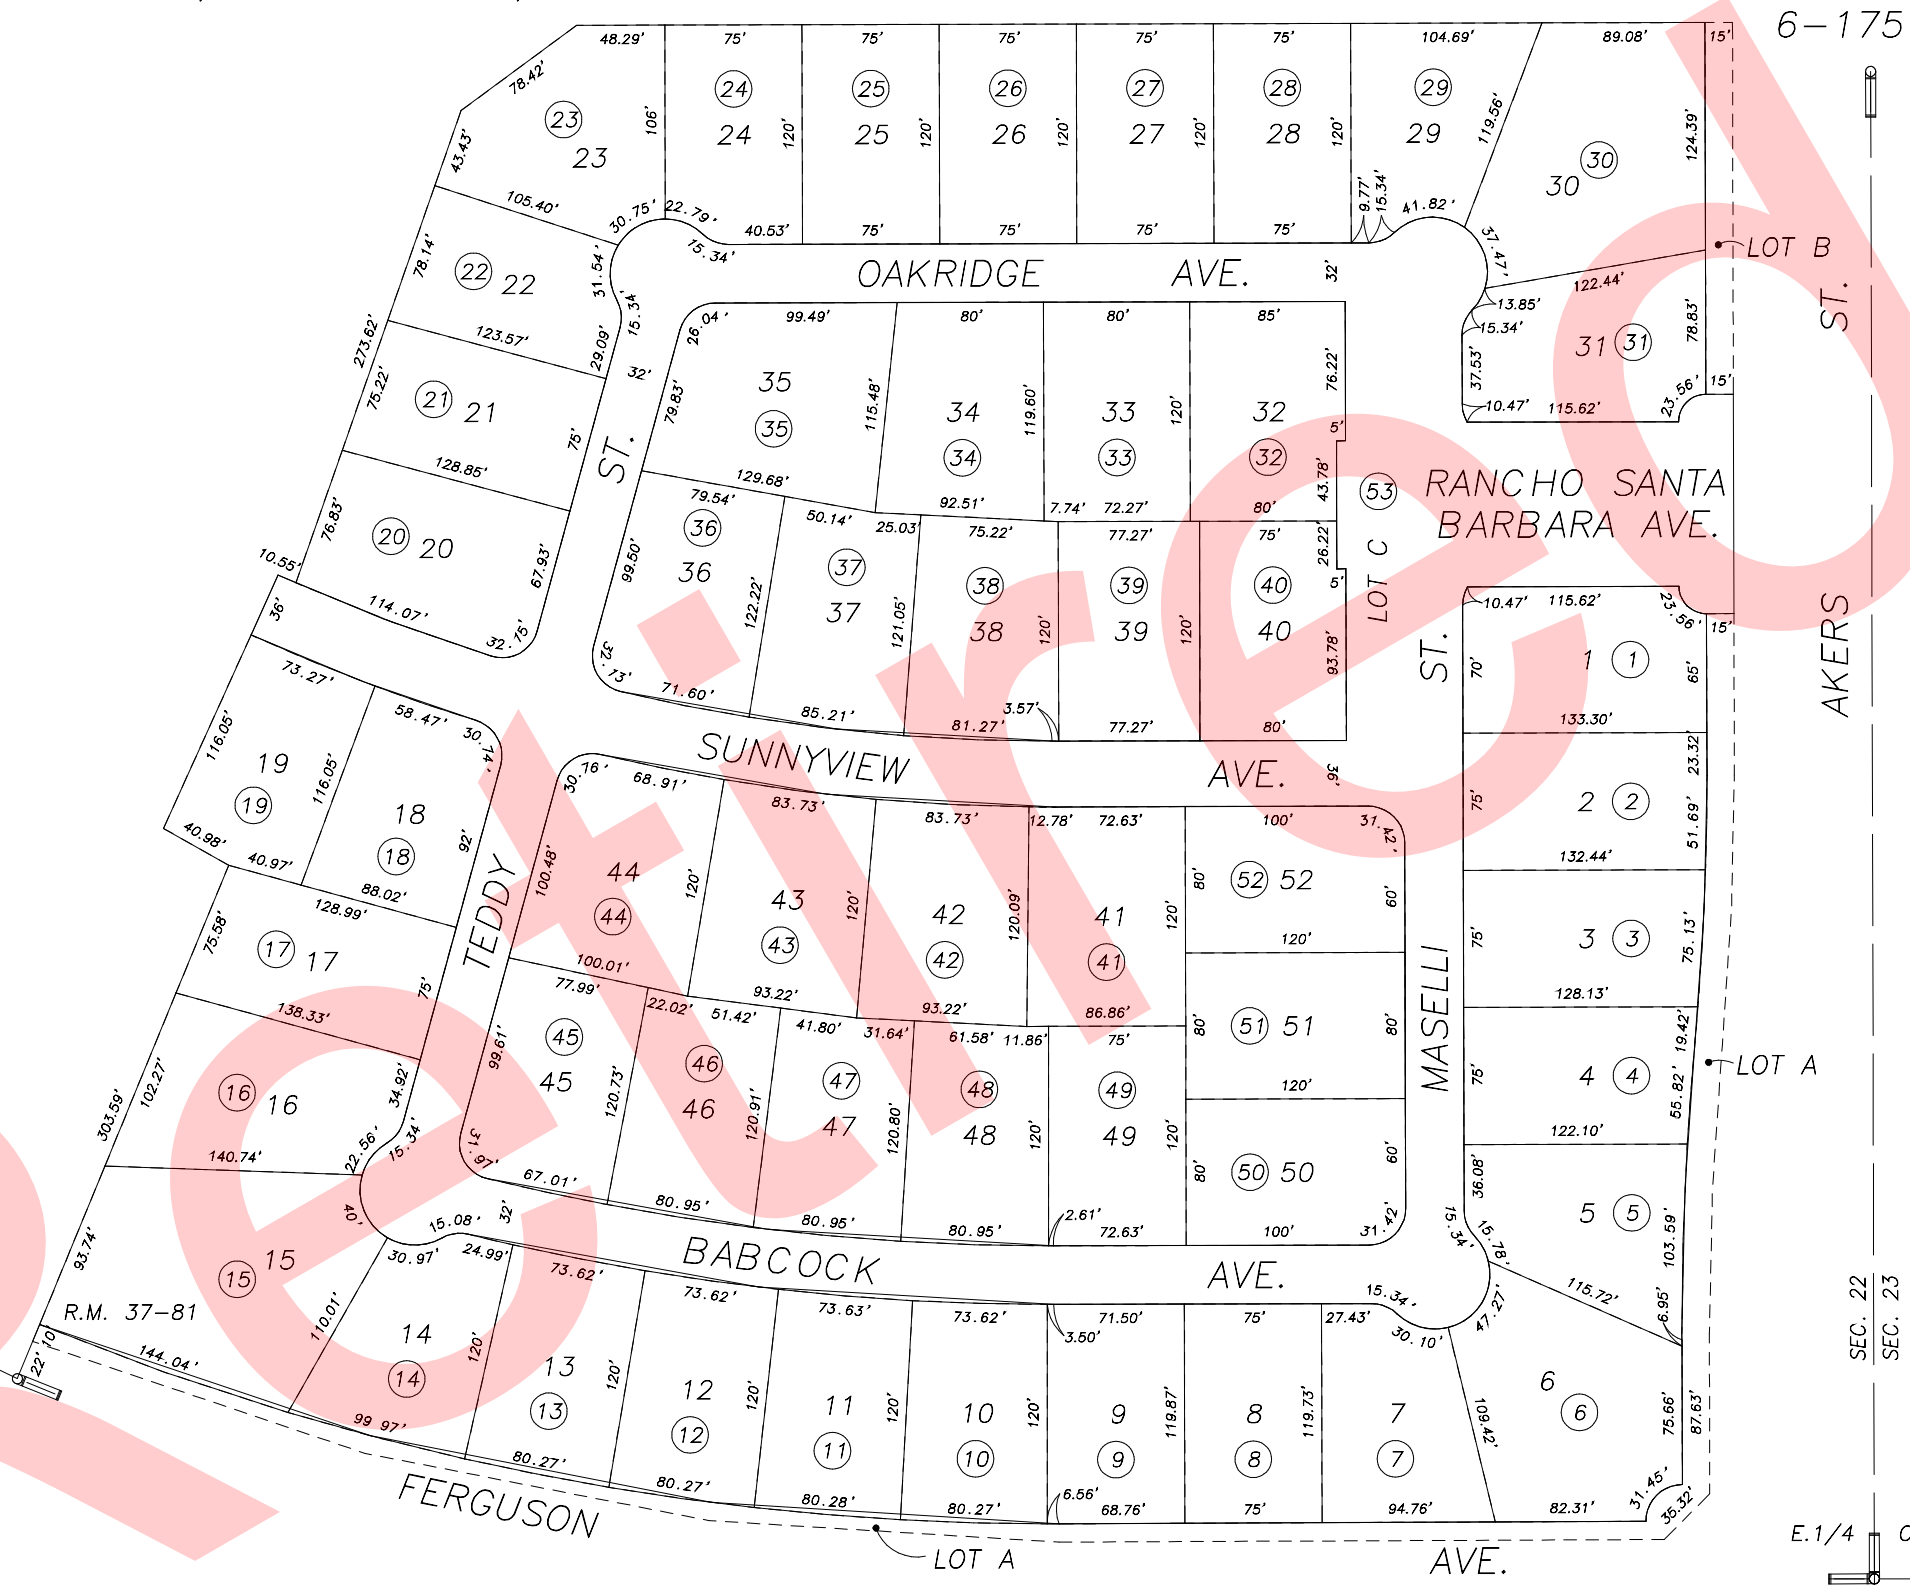

DISCLAIMER
 THIS MAP WAS PREPARED FOR LOCAL PROPERTY ASSESSMENT PURPOSES ONLY AND THE PARCELS SHOWN HEREON MAY NOT COMPLY WITH STATE AND LOCAL SUBDIVISION ORDINANCES, AND NO LIABILITY IS ASSUMED FOR THE USE OF THE INFORMATION SHOWN HEREON.

POR. SE 1/4 OF NE 1/4 SECTION 22, T.18S., R.24E., M.D.B. & M. Tax Area Code 77-26

DOC. 98-44367	10/8/98	KPT	BY
REVISION	DATE		

POR. RANCHO SANTA BARBARA PHASE 1, R.M. 37-81

CITY OF VISALIA
 ASSESSOR'S MAPS BK. 077 , PG. 26 .
 COUNTY OF TULARE, CALIF.

NOTE: Assessor's Block Numbers Shown in Ellipses
 Assessor's Parcel Numbers Shown in Circles

99/00