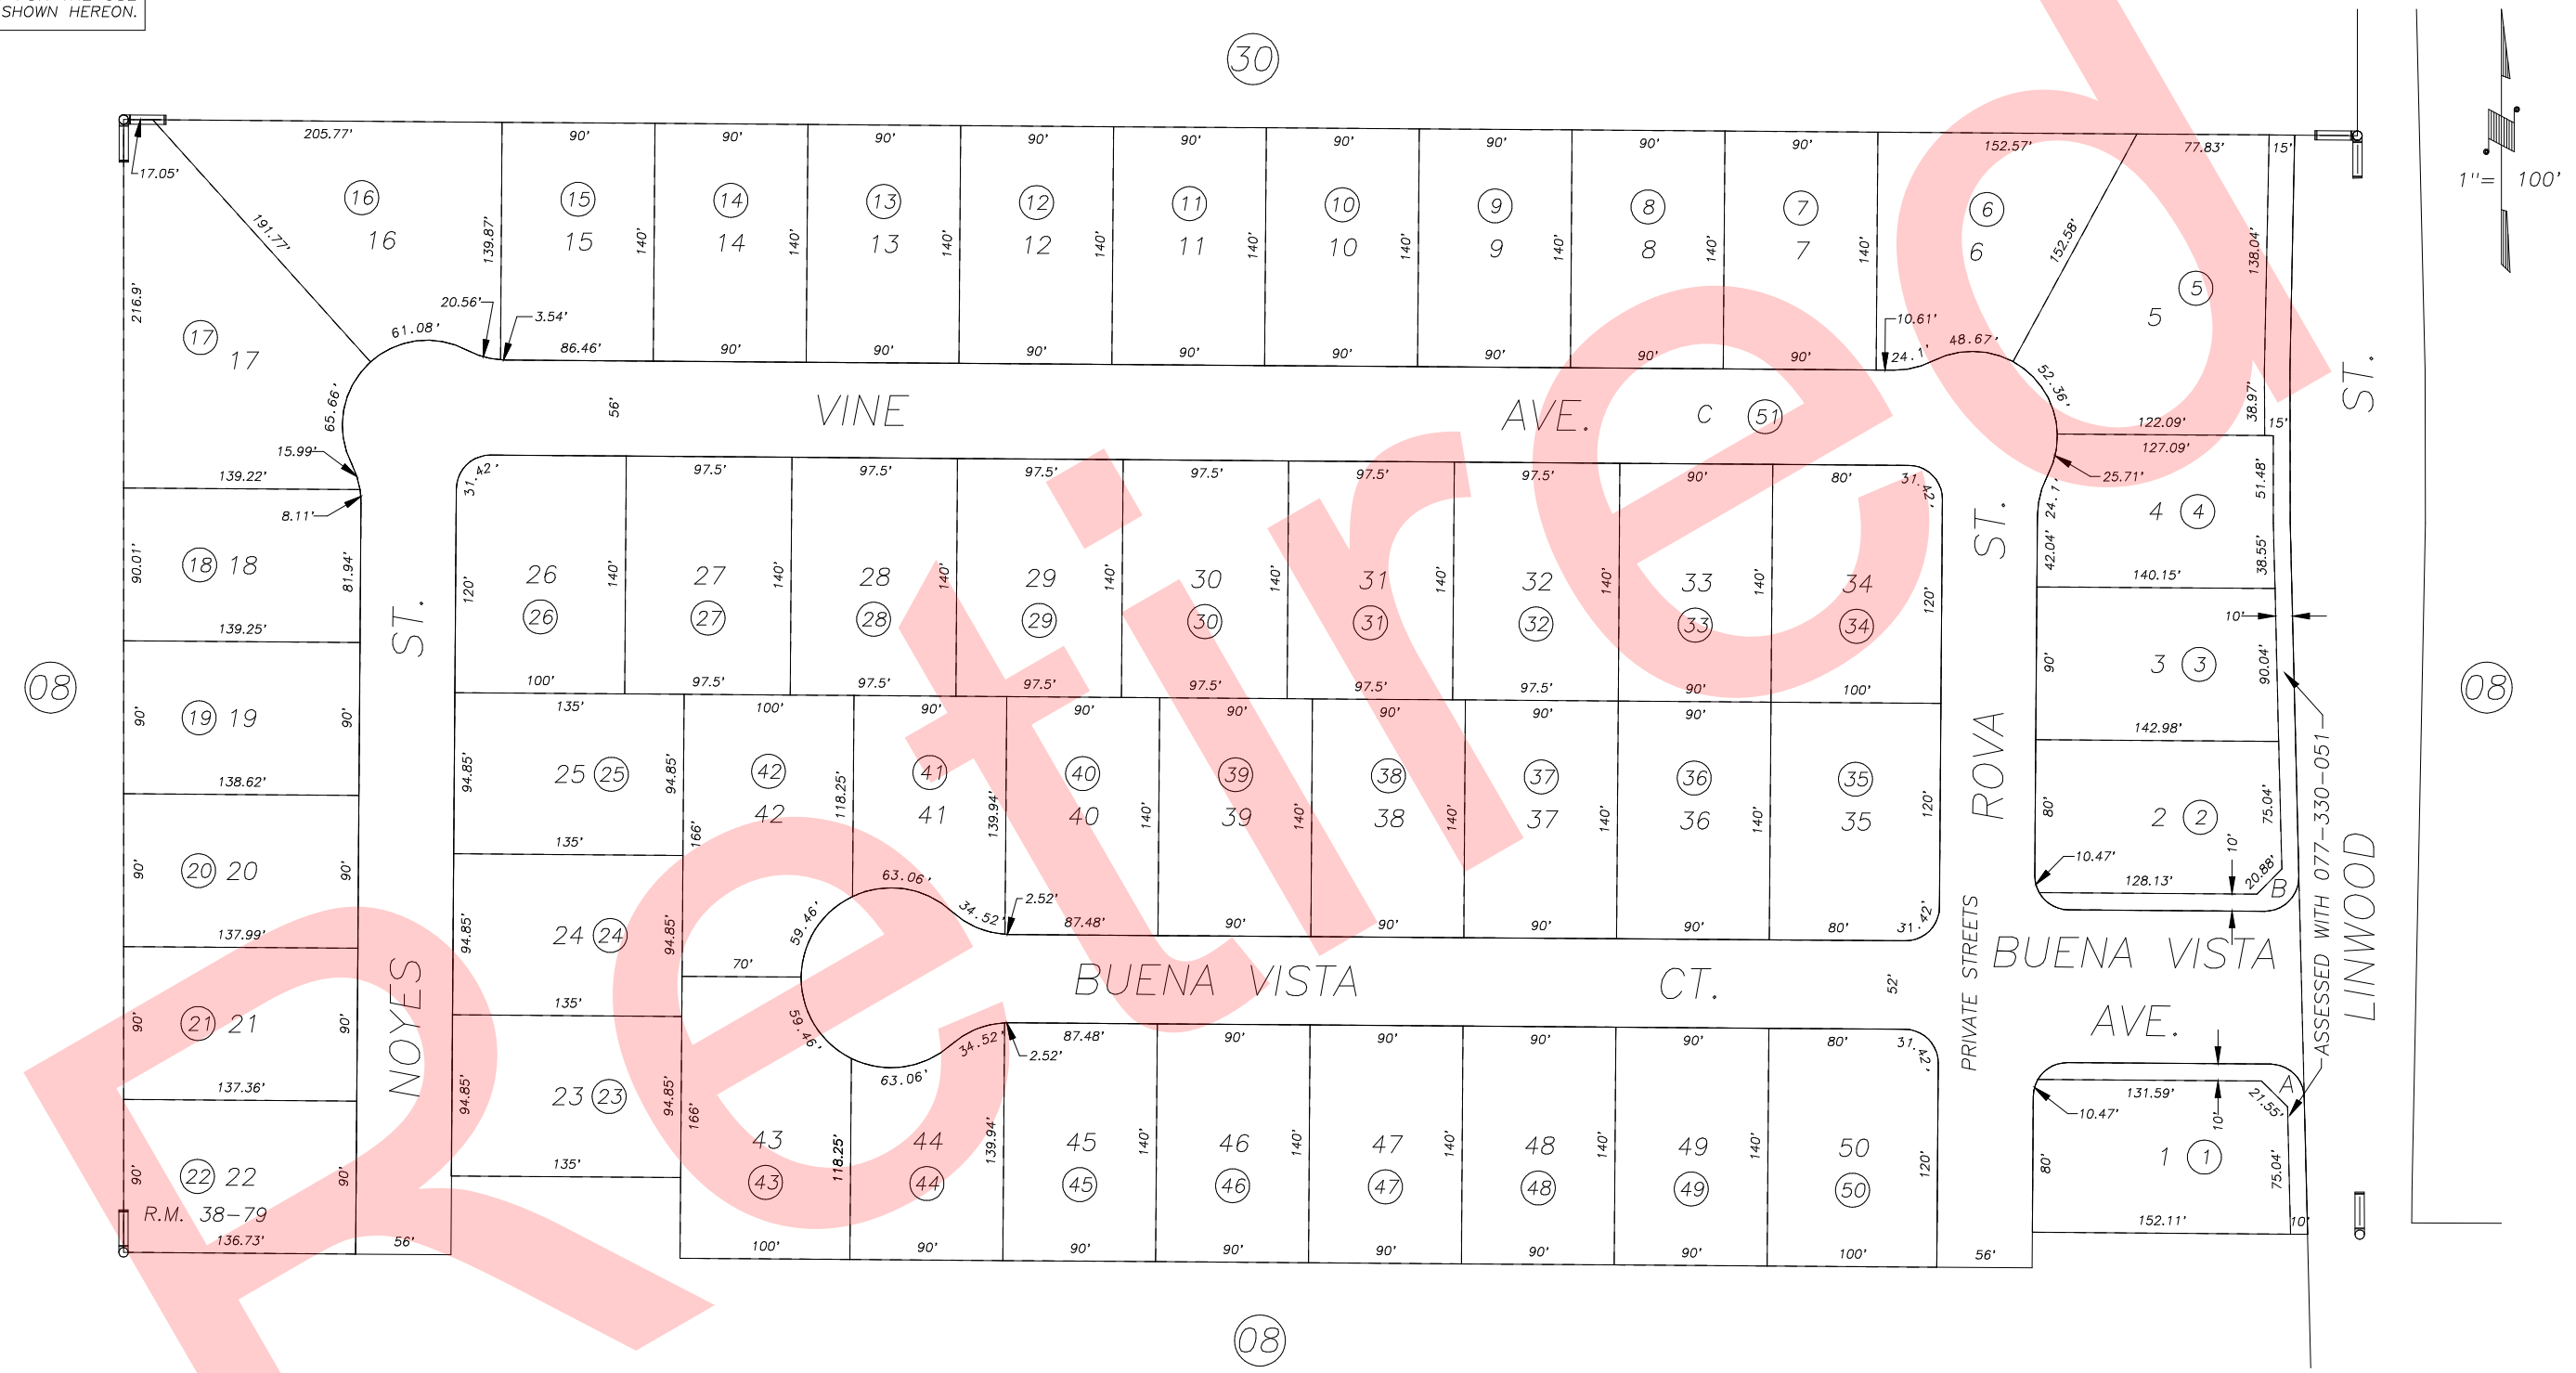

DISCLAIMER
 THIS MAP WAS PREPARED FOR LOCAL PROPERTY ASSESSMENT PURPOSES ONLY AND THE PARCELS SHOWN HEREON MAY NOT COMPLY WITH STATE AND LOCAL SUBDIVISION ORDINANCES, AND NO LIABILITY IS ASSUMED FOR THE USE OF THE INFORMATION SHOWN HEREON.

POR. NE 1/4 OF SW 1/4 SECTION 23, T.18S., R.24E., M.D.B. & M. Tax Area Code 077-33
 6-215

R.M. 38-79	8/25/2000	KPT
REVISION	DATE	BY

POR. COBBLESTONE ESTATES UNIT NO. 1, R.M. 38-79

CITY OF VISALIA
 ASSESSOR'S MAPS BK. 077, PG. 33.
 COUNTY OF TULARE, CALIF.

NOTE: Assessor's Block Numbers Shown in Ellipses
 Assessor's Parcel Numbers Shown in Circles