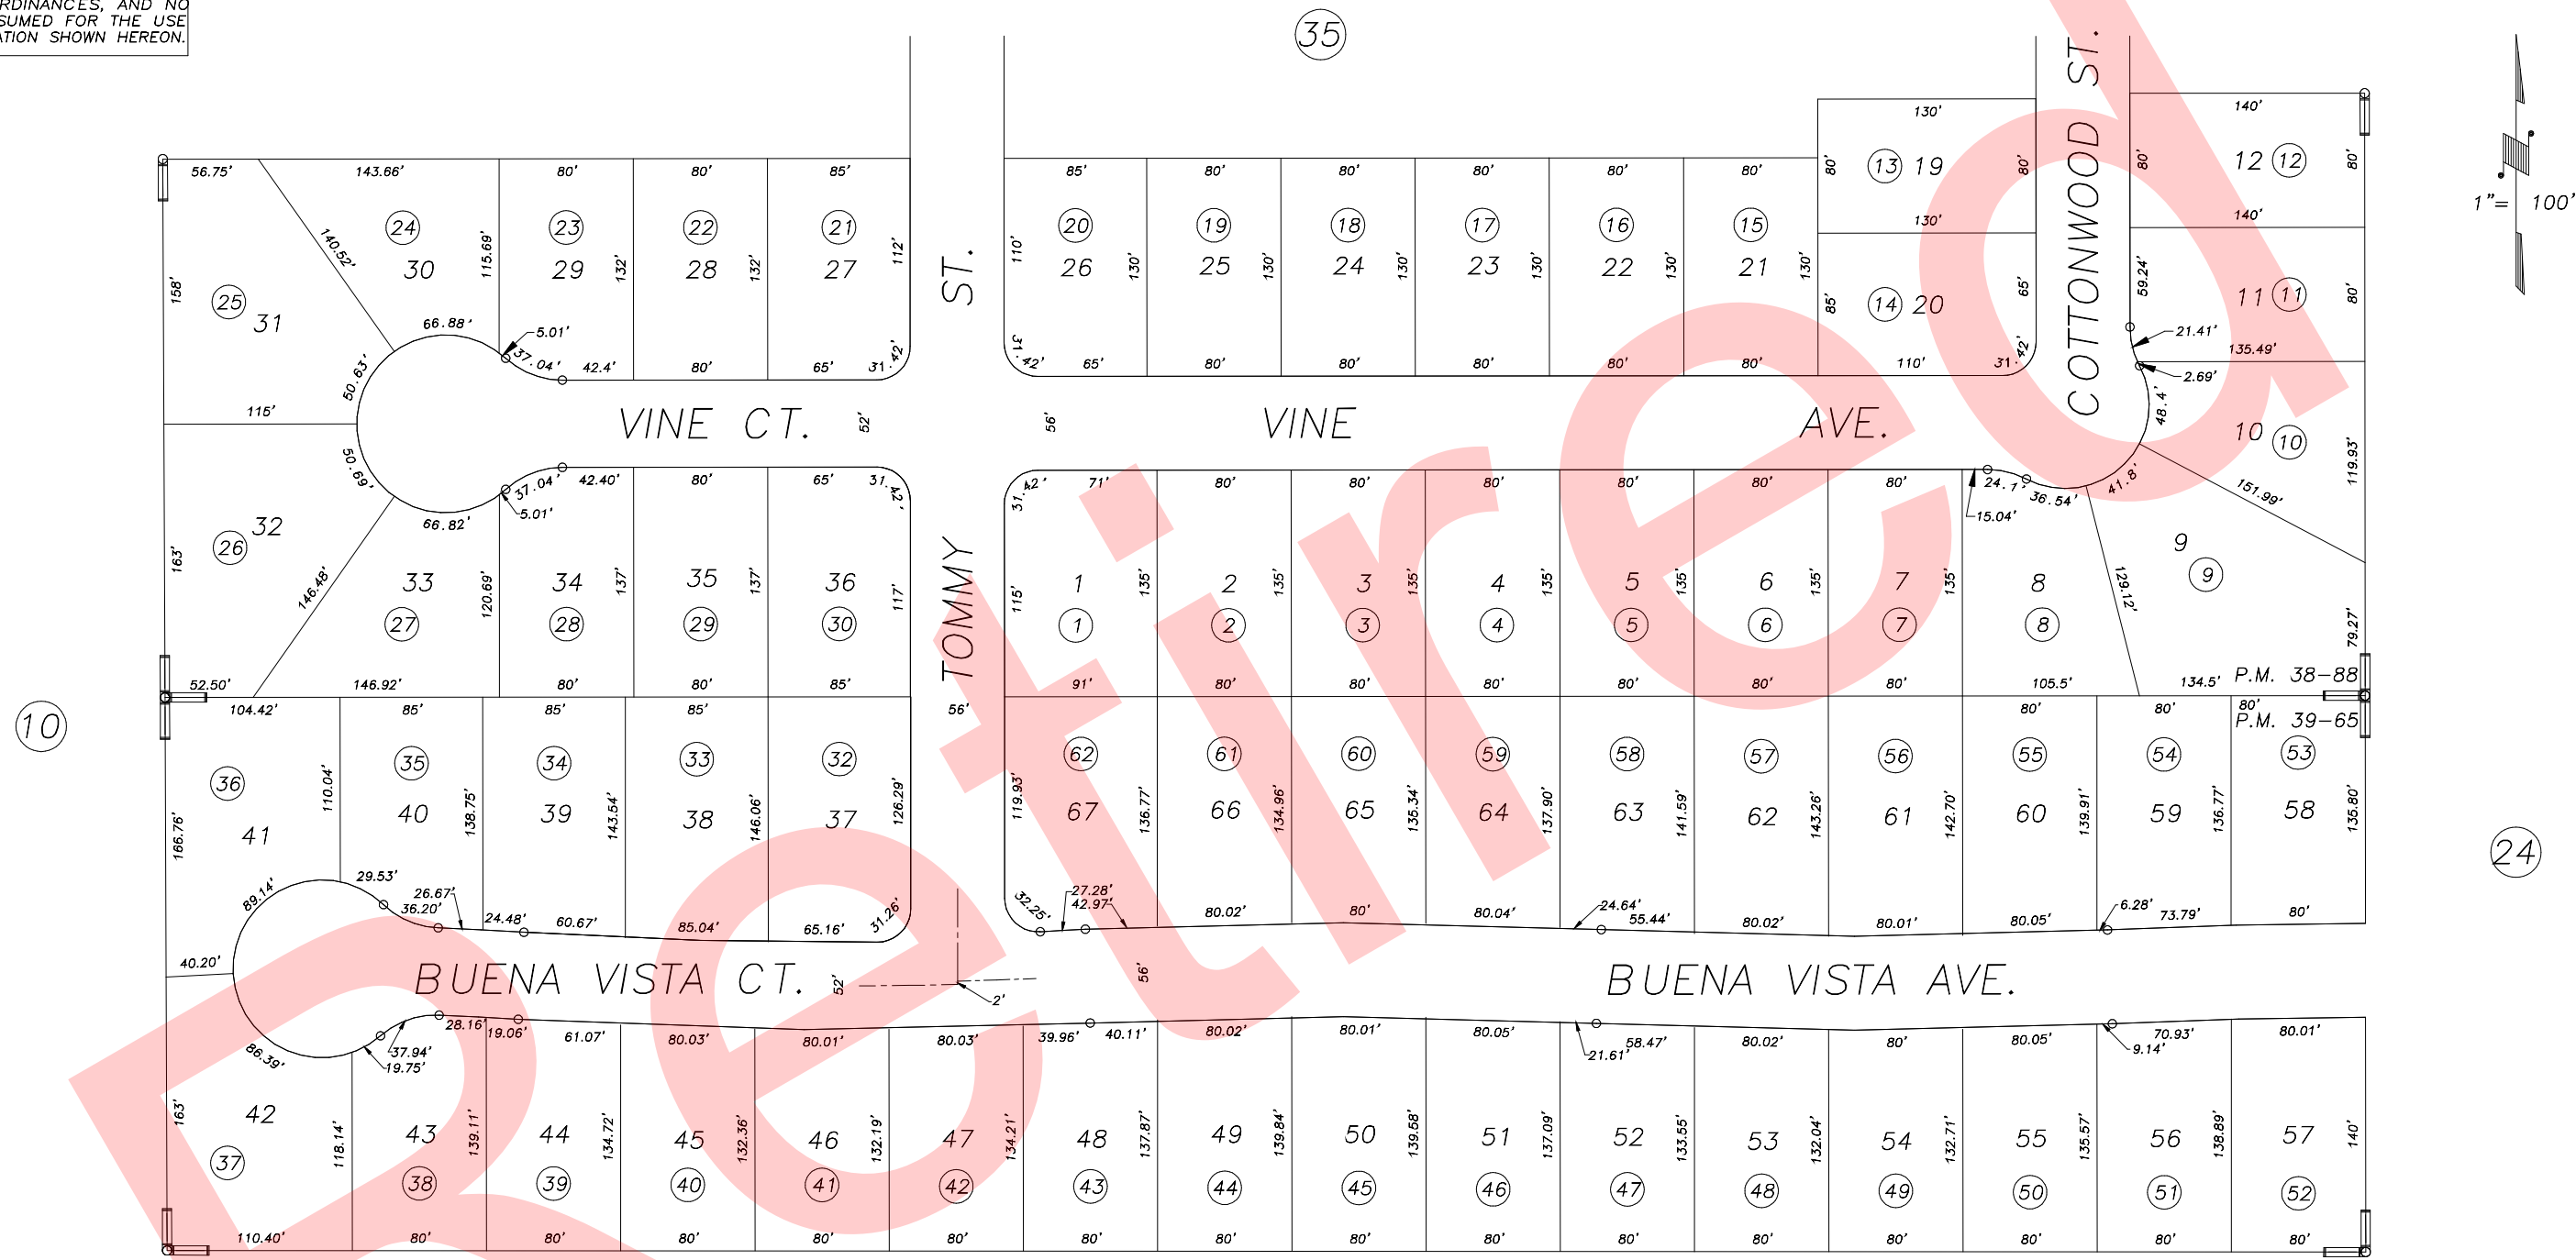

DISCLAIMER
 THIS MAP WAS PREPARED FOR LOCAL PROPERTY ASSESSMENT PURPOSES ONLY AND THE PARCELS SHOWN HEREON MAY NOT COMPLY WITH STATE AND LOCAL SUBDIVISION ORDINANCES, AND NO LIABILITY IS ASSUMED FOR THE USE OF THE INFORMATION SHOWN HEREON.

POR. NW1/4 OF SE1/4 OF SEC.22, T18S., R24E., M.D.B.&M.

Tax Area Codes 077-34
 066-174

POR. MARSEILLE SUBDIVISION UNIT NO.3, R.M. 38-88
 MARSEILLE SUBDIVISION UNIT NO.3, PHASE 2, R.M.39-65

CITY OF VISALIA
 ASSESSOR'S MAPS BK.077 , PG.34
 COUNTY OF TULARE, STATE OF CALIFORNIA, U.S.A.