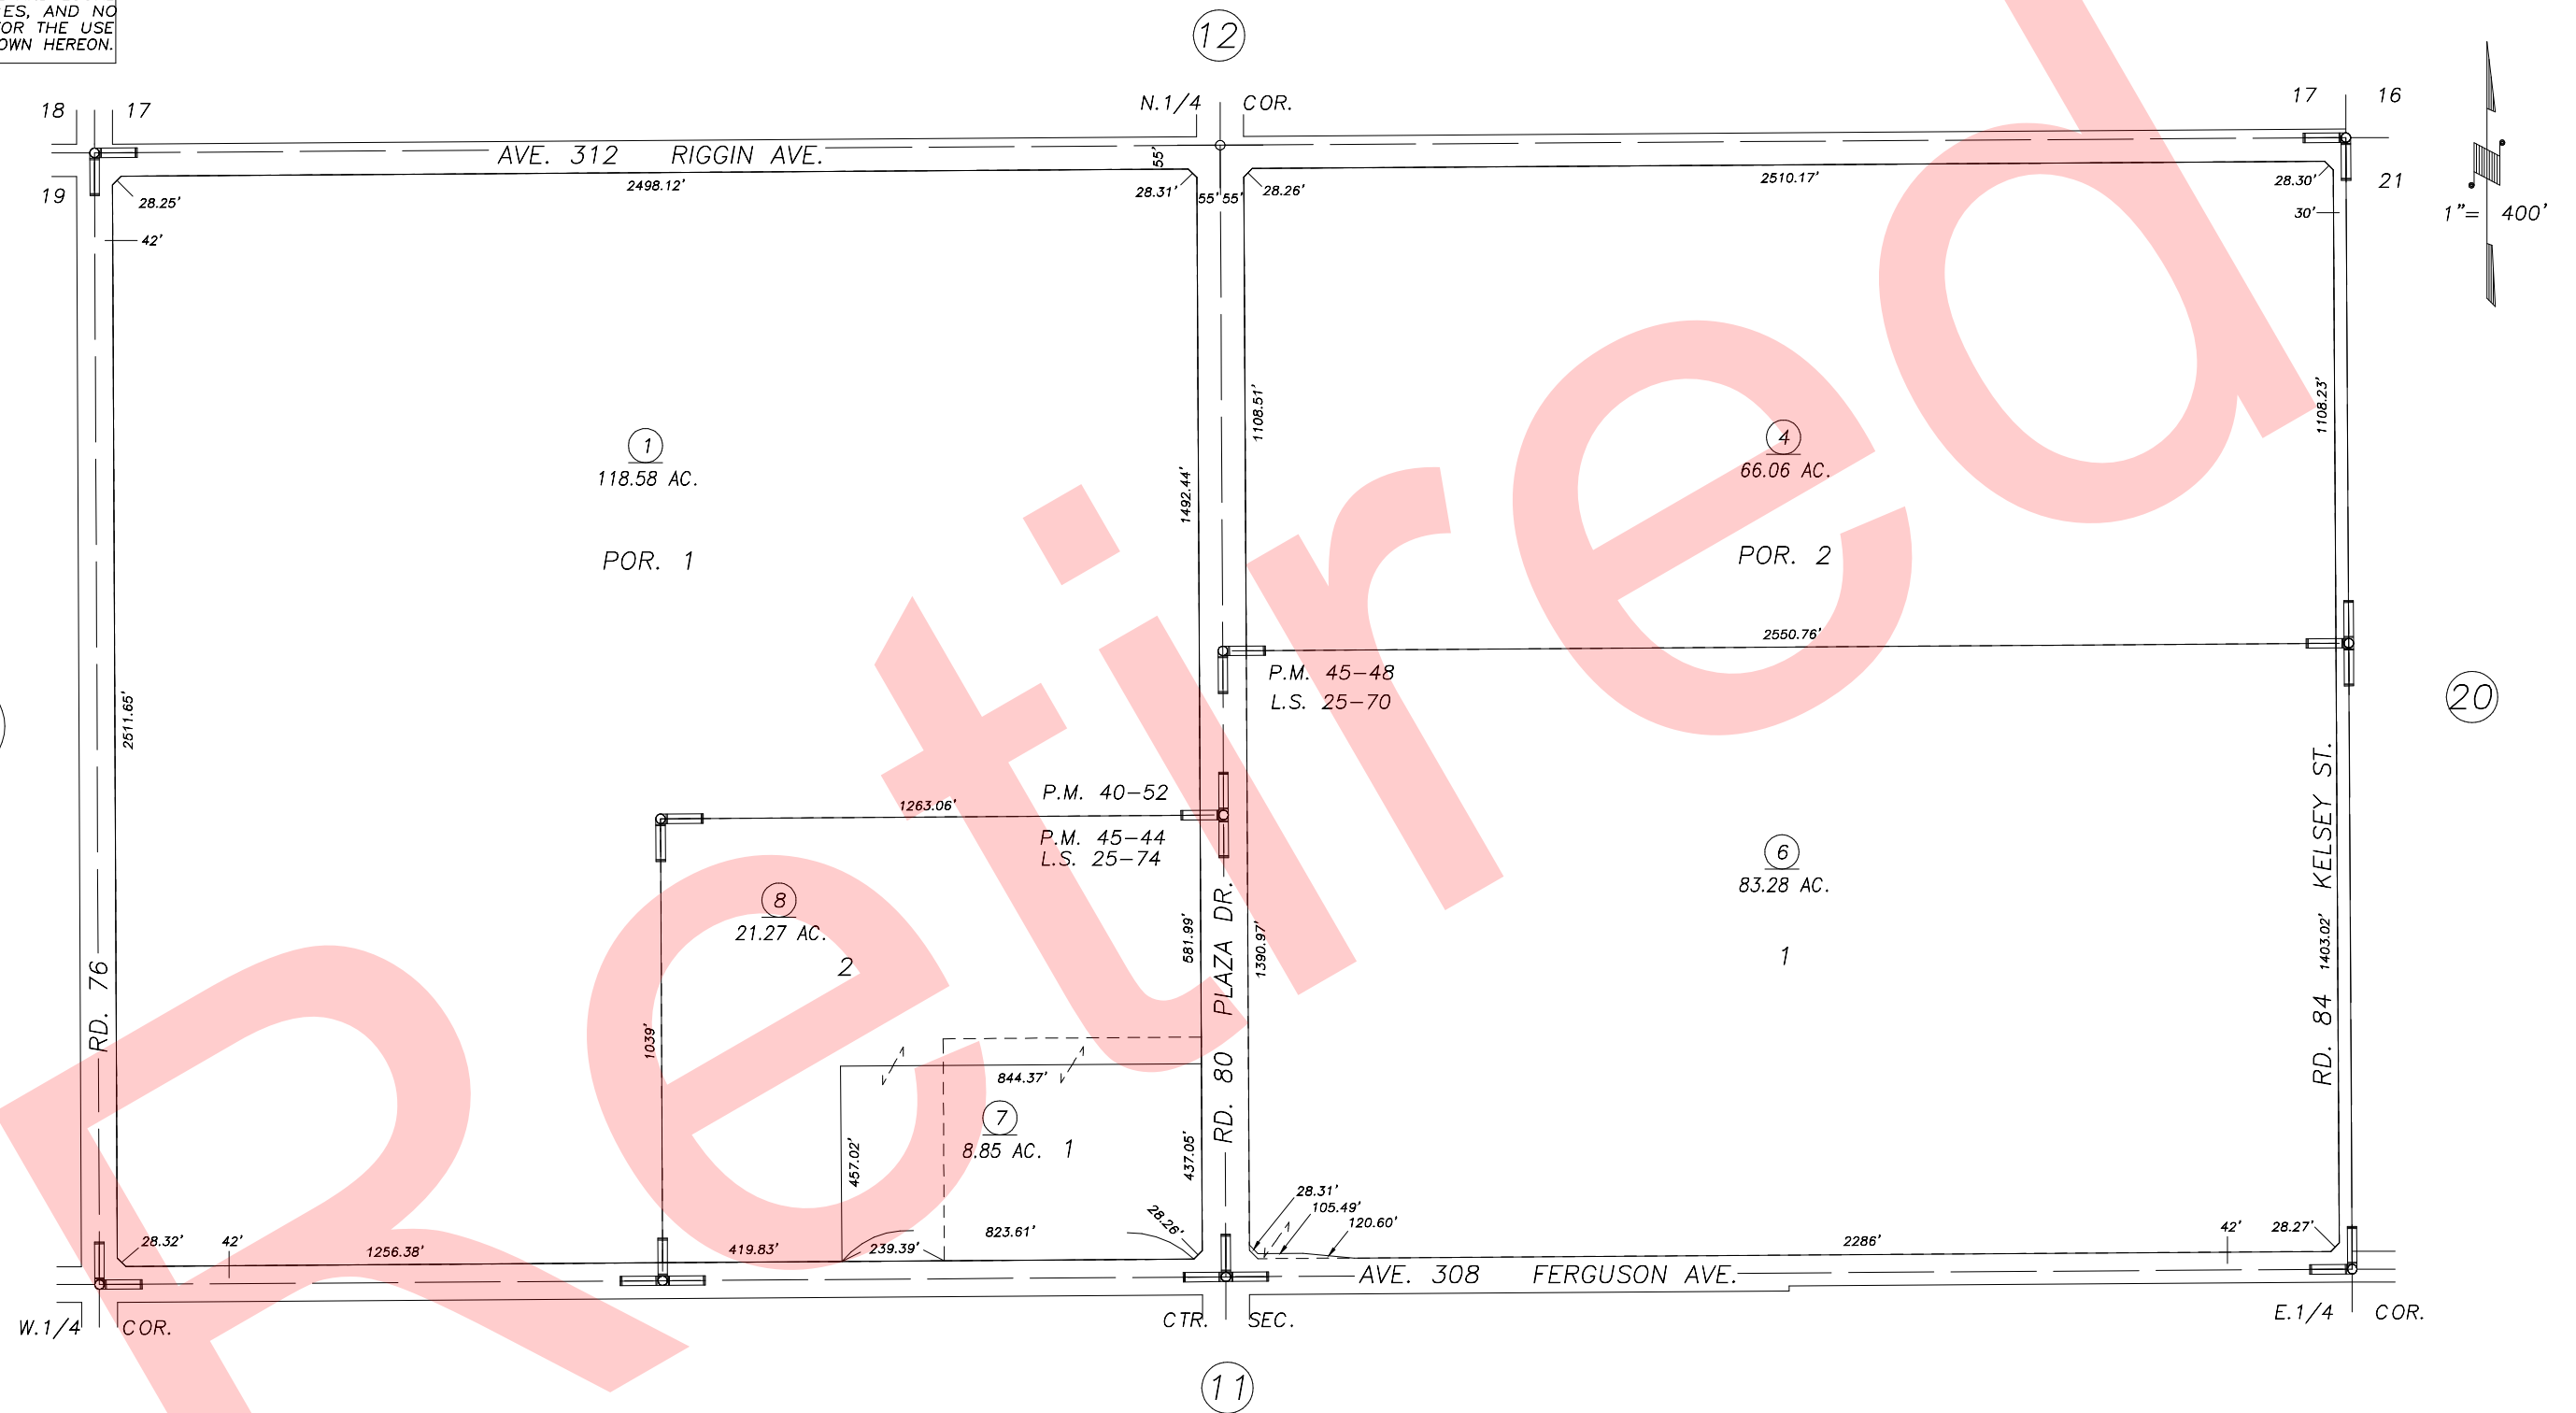

N 1/2 SEC. 20, T.18 S., R.24 E., M.D.B.&M.

Tax Area Code 077-36
 006-165

REVISION	DATE	BY
2001-0044875	1/22/2002	KMS

PARCEL MAP 3948, P.M. 40-52
 PARCEL MAP 4439, P.M. 45-44
 PARCEL MAP 4443, P.M. 45-48
 RECORD OF SURVEY, L.S. 25-70
 RECORD OF SURVEY, L.S. 25-74
 POR. RECORD OF SURVEY, L.S. 25-65 (SEC.20, ETC.)