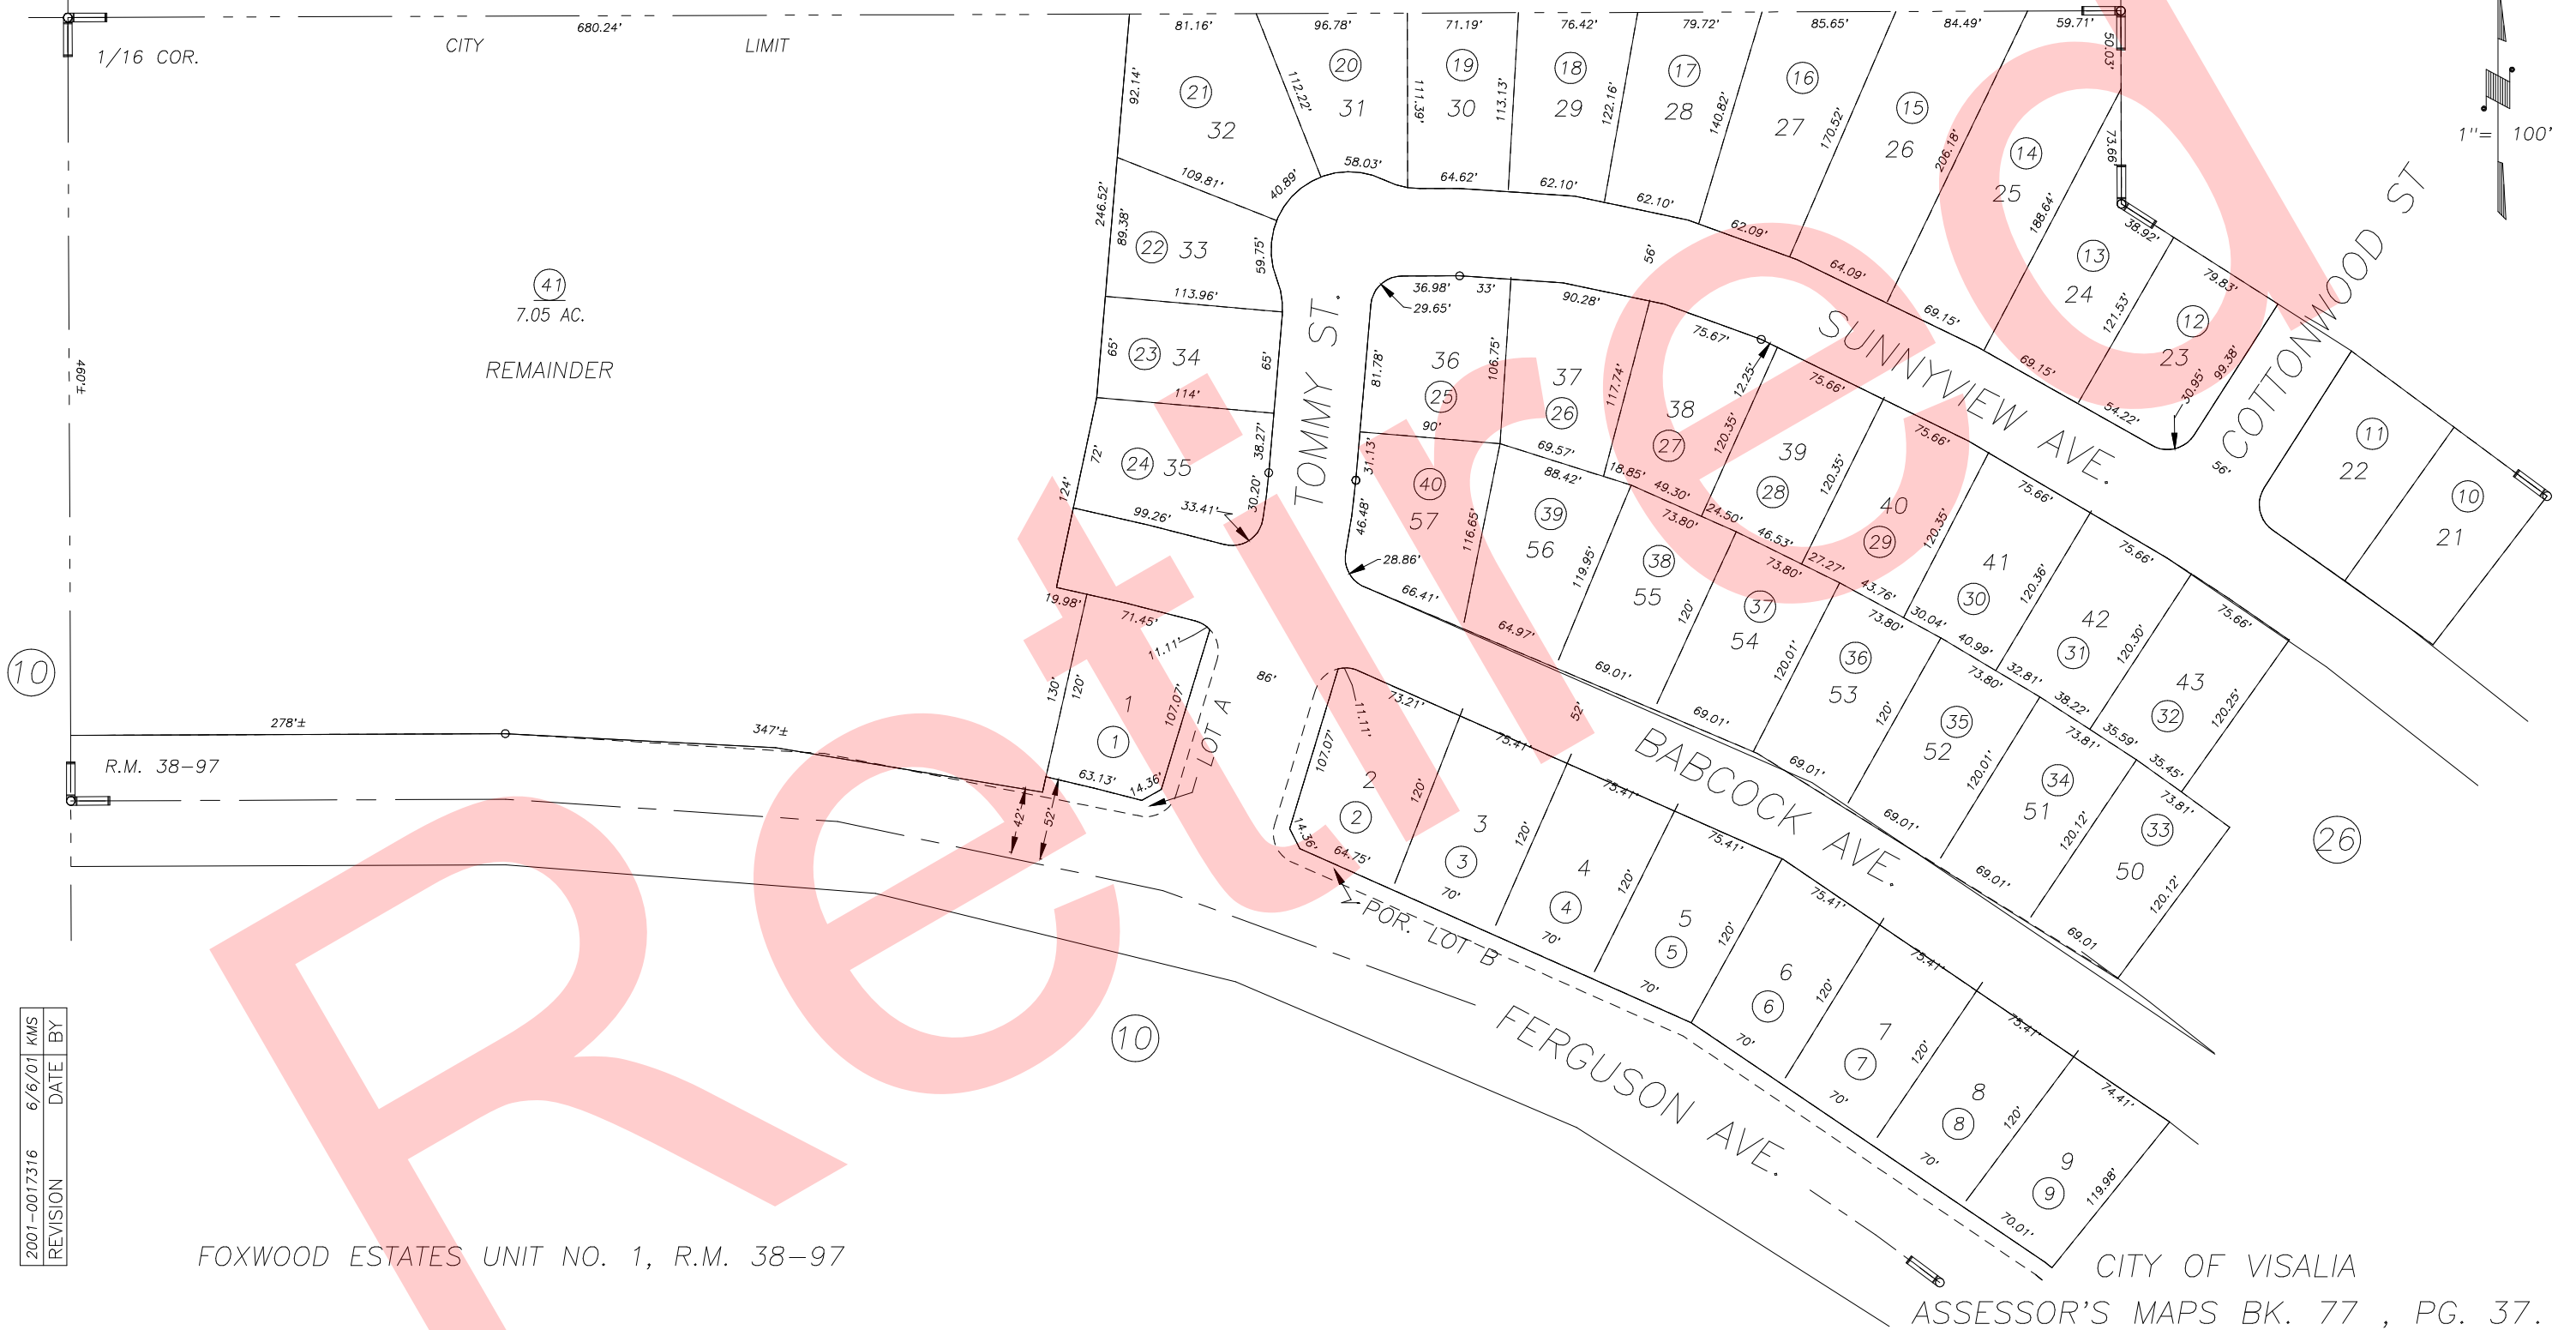

DISCLAIMER

THIS MAP WAS PREPARED FOR LOCAL PROPERTY ASSESSMENT PURPOSES ONLY AND THE PARCELS SHOWN HEREON MAY NOT COMPLY WITH STATE AND LOCAL SUBDIVISION ORDINANCES, AND NO LIABILITY IS ASSUMED FOR THE USE OF THE INFORMATION SHOWN HEREON.

POR. S 1/2 OF NE 1/4 SEC. 22, T.18 S., R.24 E., M.D.B. & M.

Tax Area Code 77-37
6-175

41
7.05 AC.
REMAINDER

2001-0017316	6/6/01	KMS
REVISION	DATE	BY

FOXWOOD ESTATES UNIT NO. 1, R.M. 38-97

CITY OF VISALIA
ASSESSOR'S MAPS BK. 77 , PG. 37.
COUNTY OF TULARE, CALIF.

NOTE: Assessor's Block Numbers Shown in Ellipses
Assessor's Parcel Numbers Shown in Circles

02/03