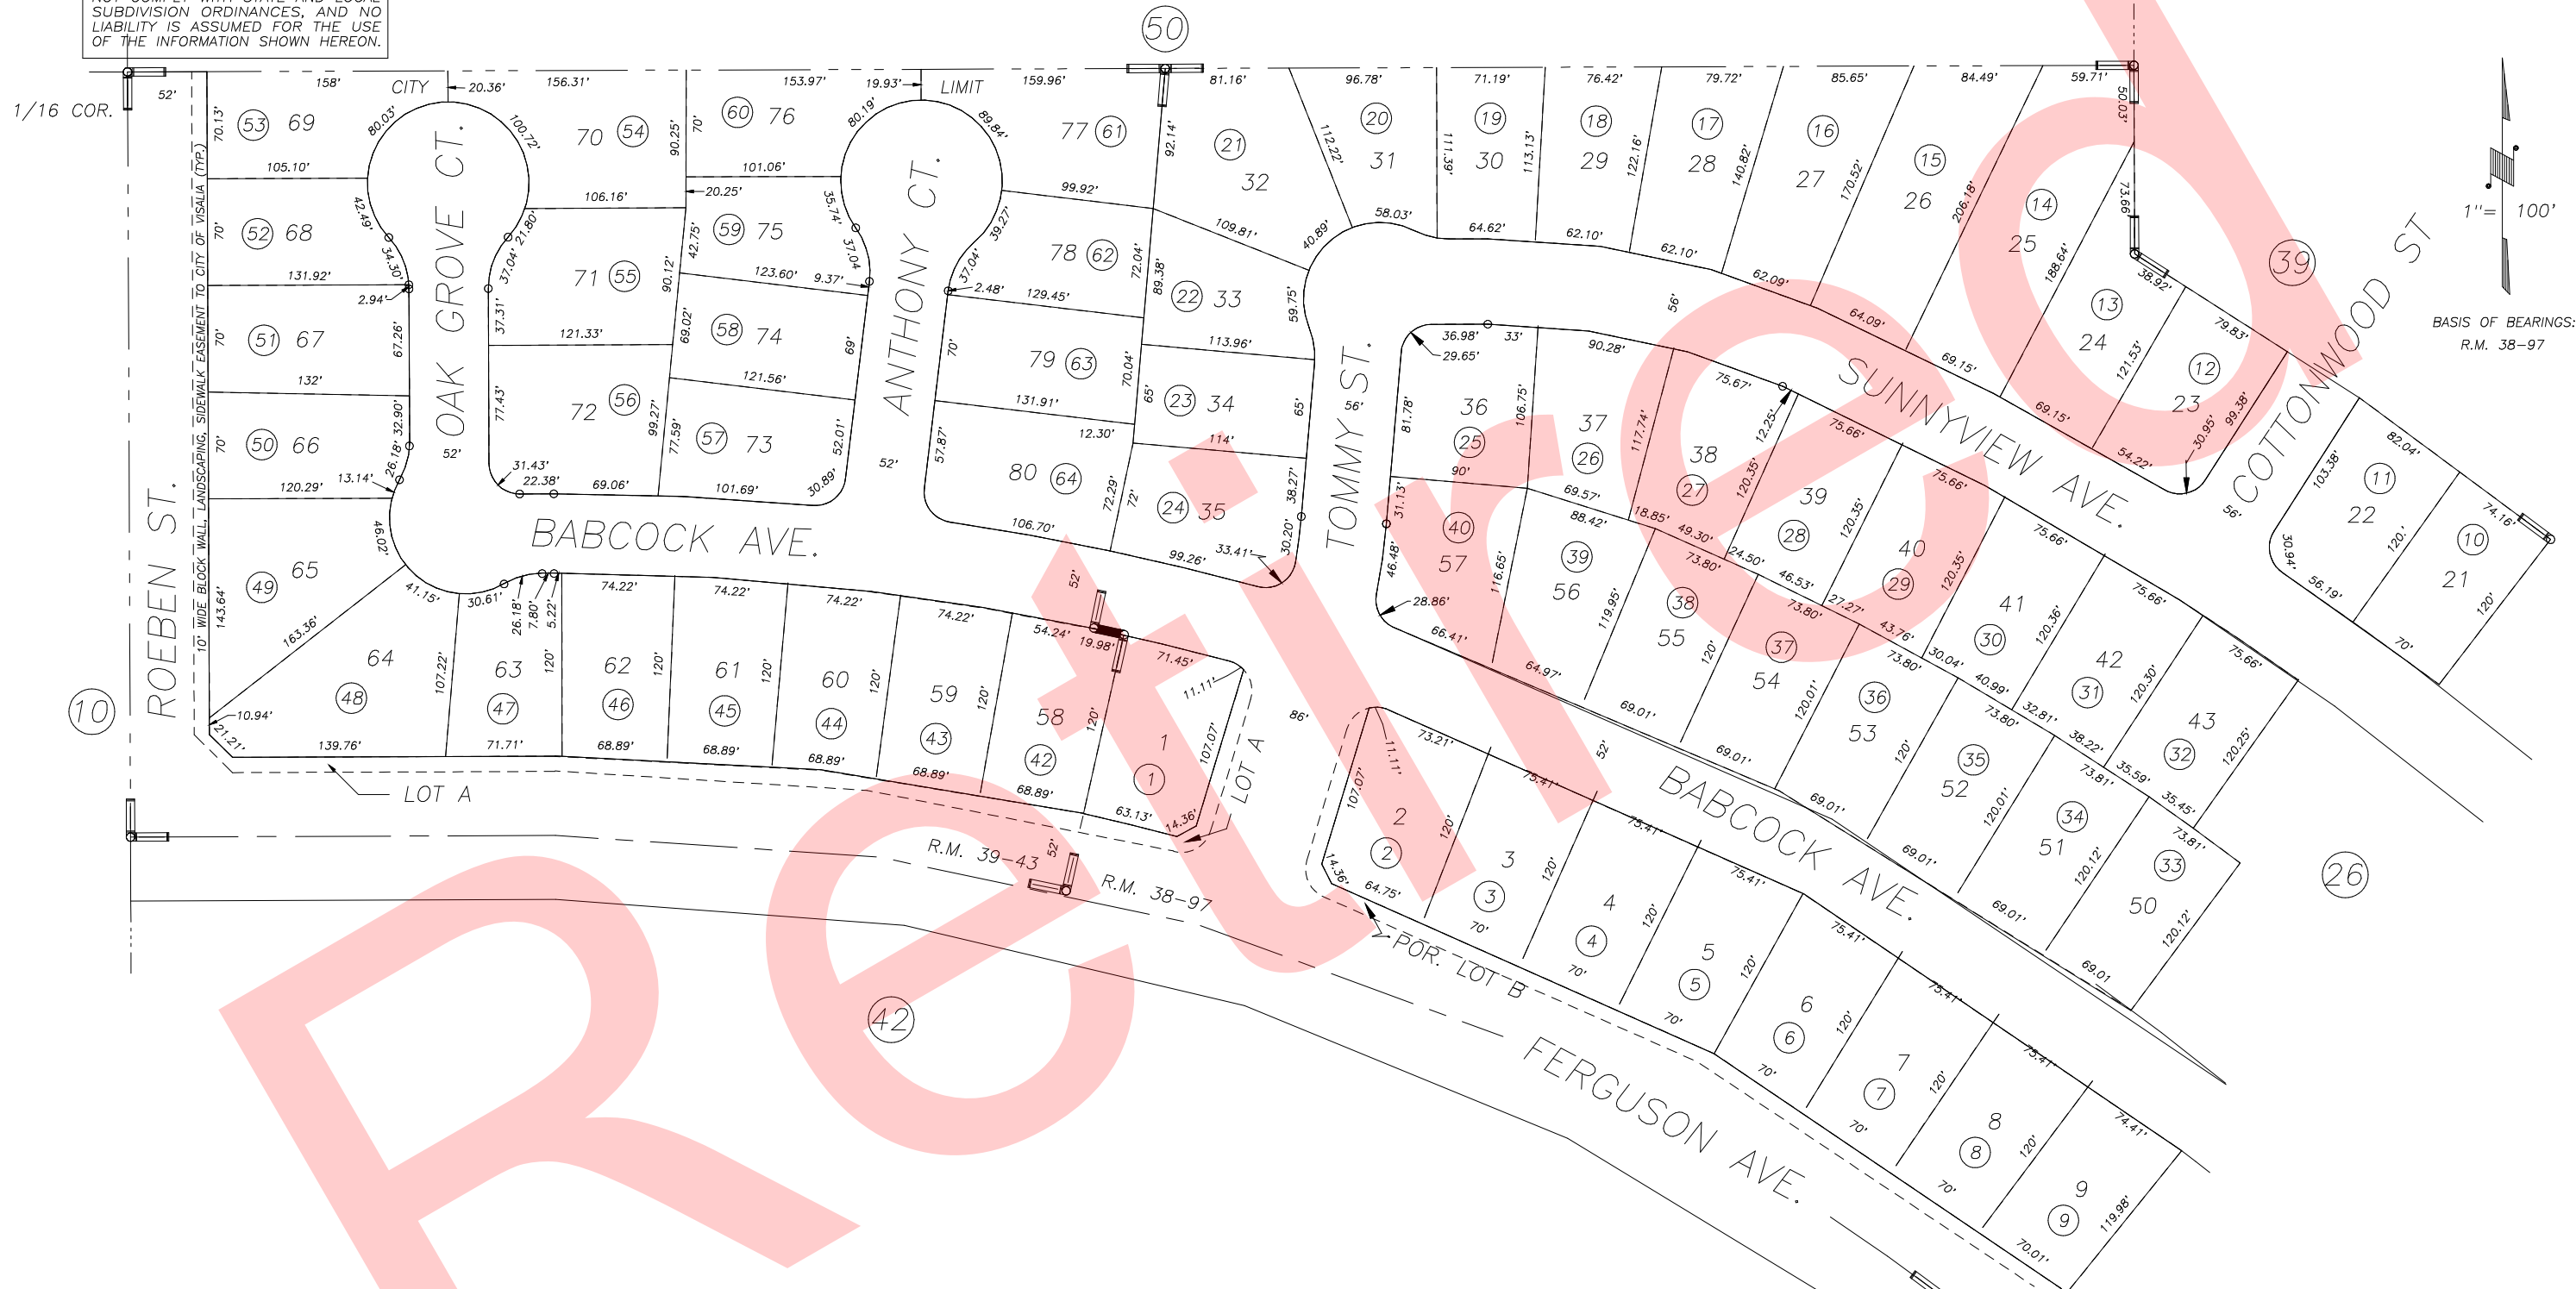

DISCLAIMER
 THIS MAP WAS PREPARED FOR LOCAL PROPERTY ASSESSMENT PURPOSES ONLY AND THE PARCELS SHOWN HEREON MAY NOT COMPLY WITH STATE AND LOCAL SUBDIVISION ORDINANCES, AND NO LIABILITY IS ASSUMED FOR THE USE OF THE INFORMATION SHOWN HEREON.

POR.S1/2 OF NE1/4 SEC.22, T.18 S., R.24 E., M.D.B.&M.

Tax Area Code 077-37
 006-175

FOXWOOD ESTATES UNIT NO. 1, R.M. 38-97
 FOXWOOD ESTATES UNIT NO. 2, R.M. 39-43

CITY OF VISALIA
 ASSESSOR'S MAPS BK. 077 , PG. 37
 COUNTY OF TULARE, CALIFORNIA, U.S.A.

NOTE: Assessor's Parcel Numbers Shown in Circles (1) (123)
 Assessor's Block Numbers Shown in Elipses

ADJ. PG. 50	12/07/2004	LDG
REVISION	DATE	TECH