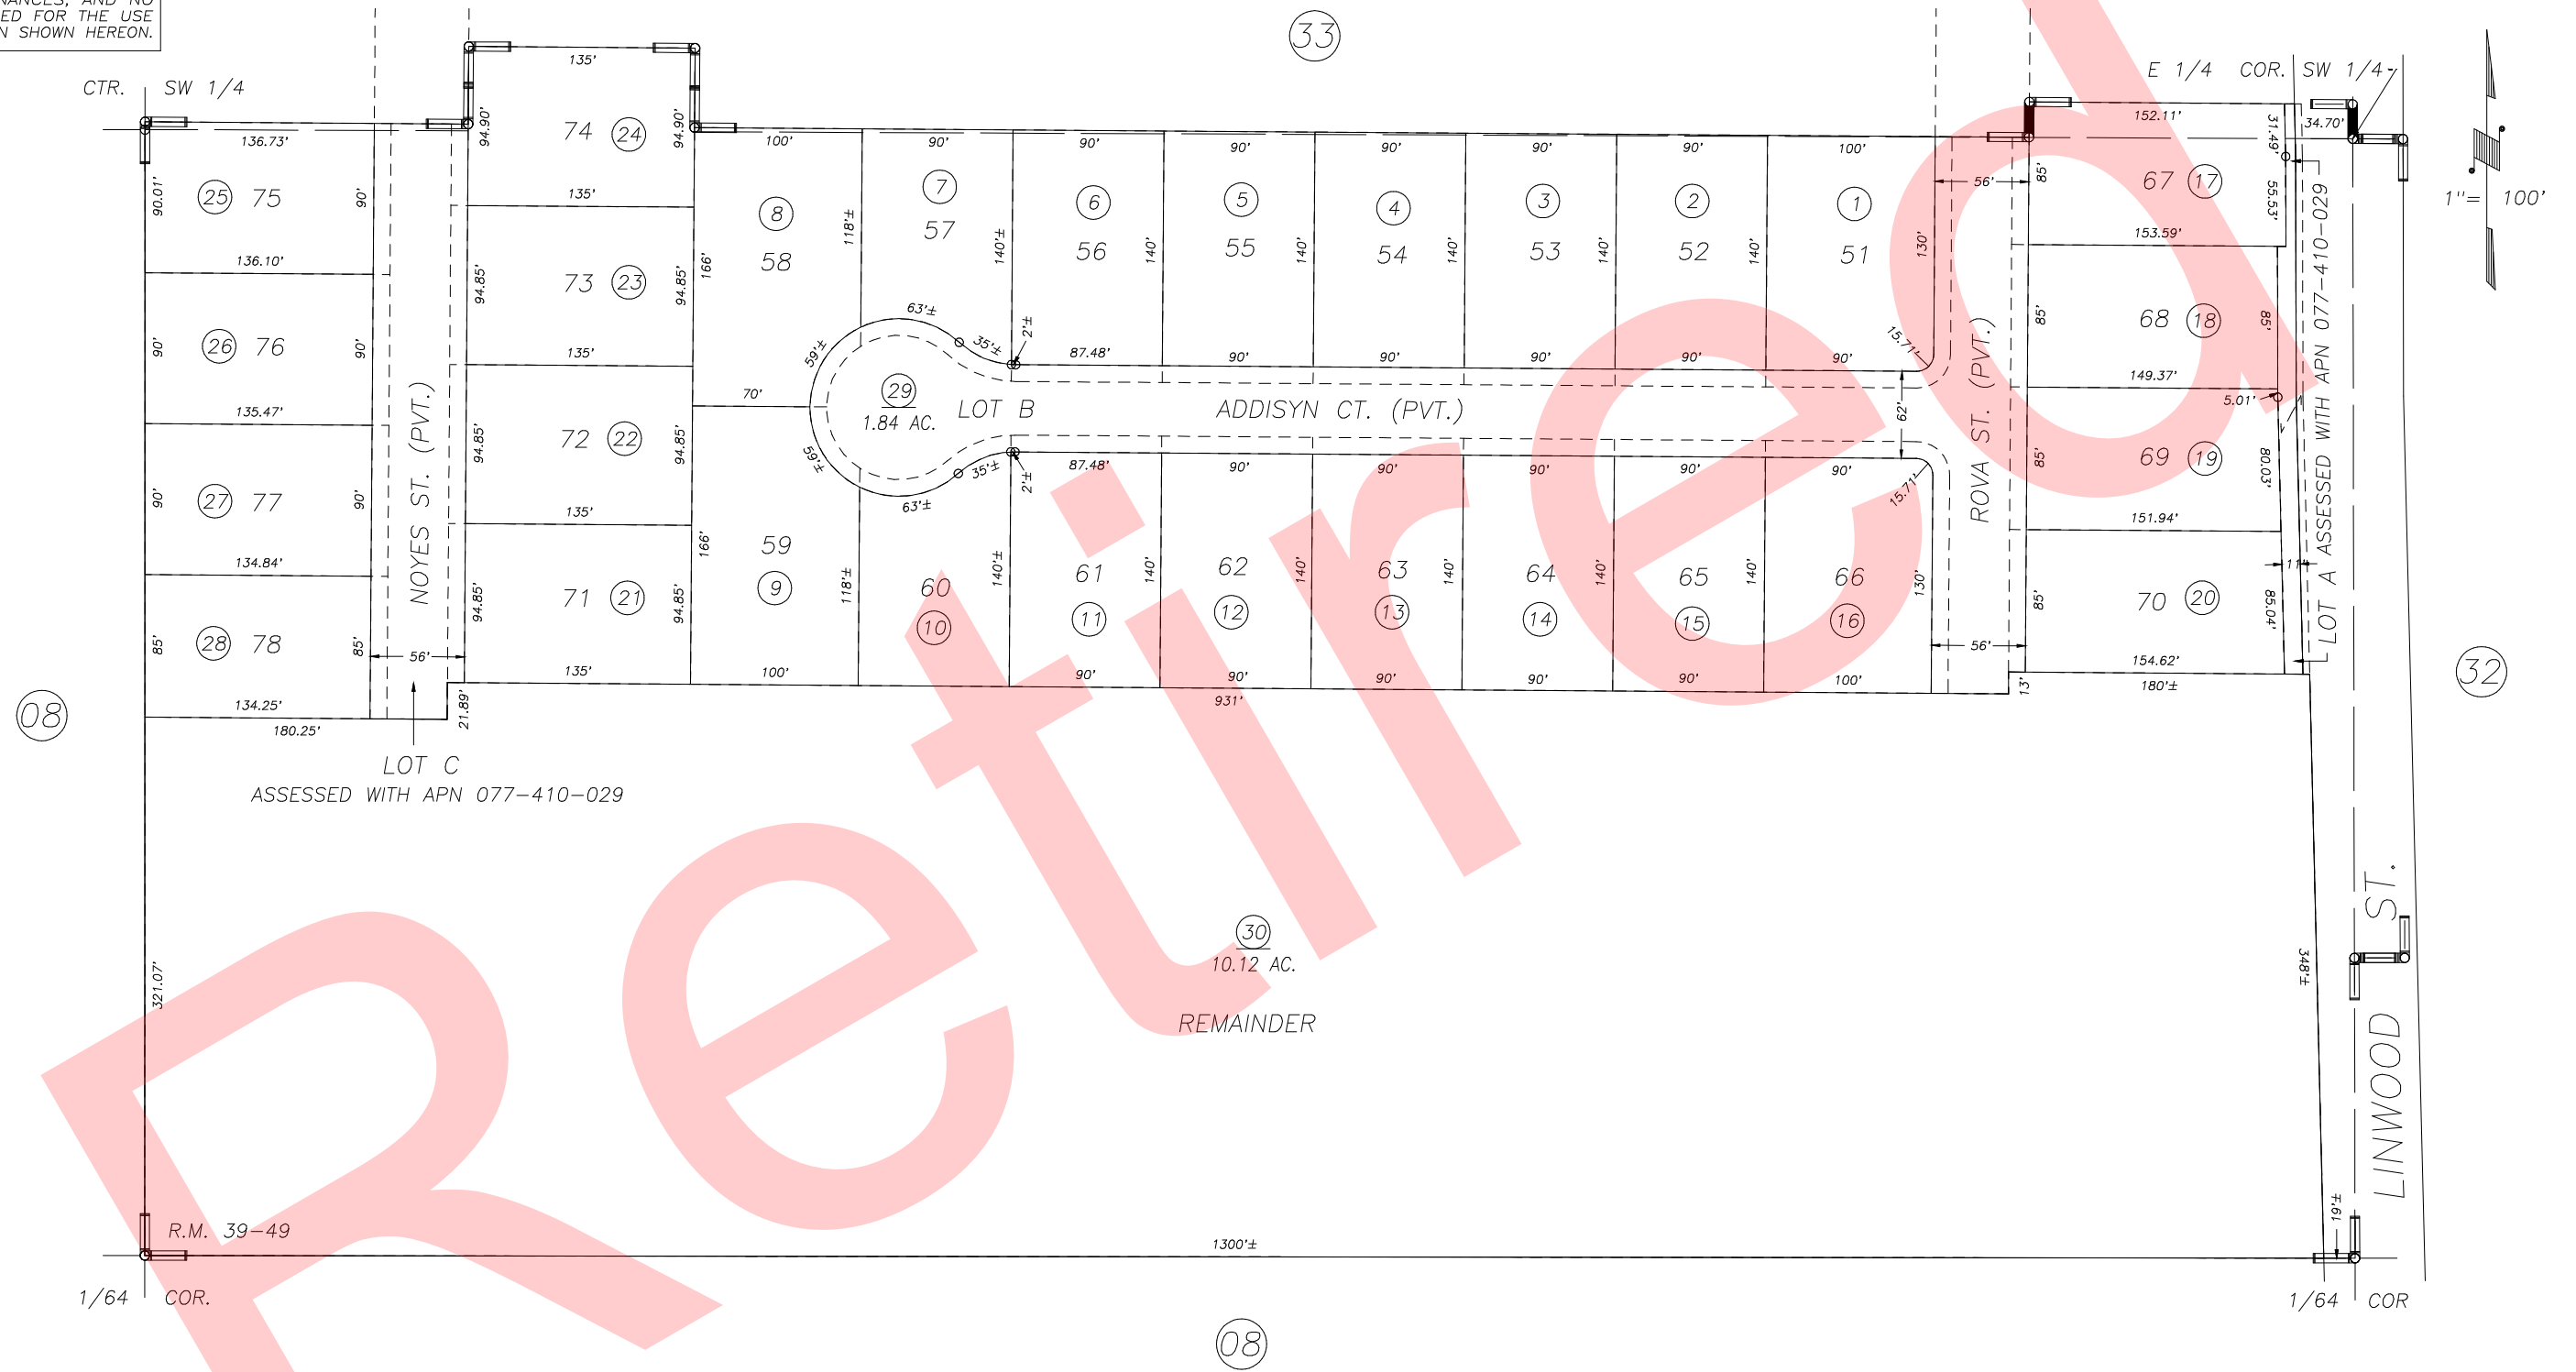

DISCLAIMER
 THIS MAP WAS PREPARED FOR LOCAL PROPERTY ASSESSMENT PURPOSES ONLY AND THE PARCELS SHOWN HEREON MAY NOT COMPLY WITH STATE AND LOCAL SUBDIVISION ORDINANCES, AND NO LIABILITY IS ASSUMED FOR THE USE OF THE INFORMATION SHOWN HEREON.

N1/2 OF SE1/4 OF SW1/4 SEC.23, T.18S., R.24E., M.D.B.&M.

006-215

COBBLESTONE ESTATES UNIT NO. 2, R.M. 39-49

CITY OF VISALIA
 ASSESSOR'S MAPS BK. 077 , PG. 41
 COUNTY OF TULARE, CALIFORNIA, U.S.A.

NOTE: Assessor's Parcel Numbers Shown in Circles (1) (123) Assessor's Block Numbers Shown in Elipses