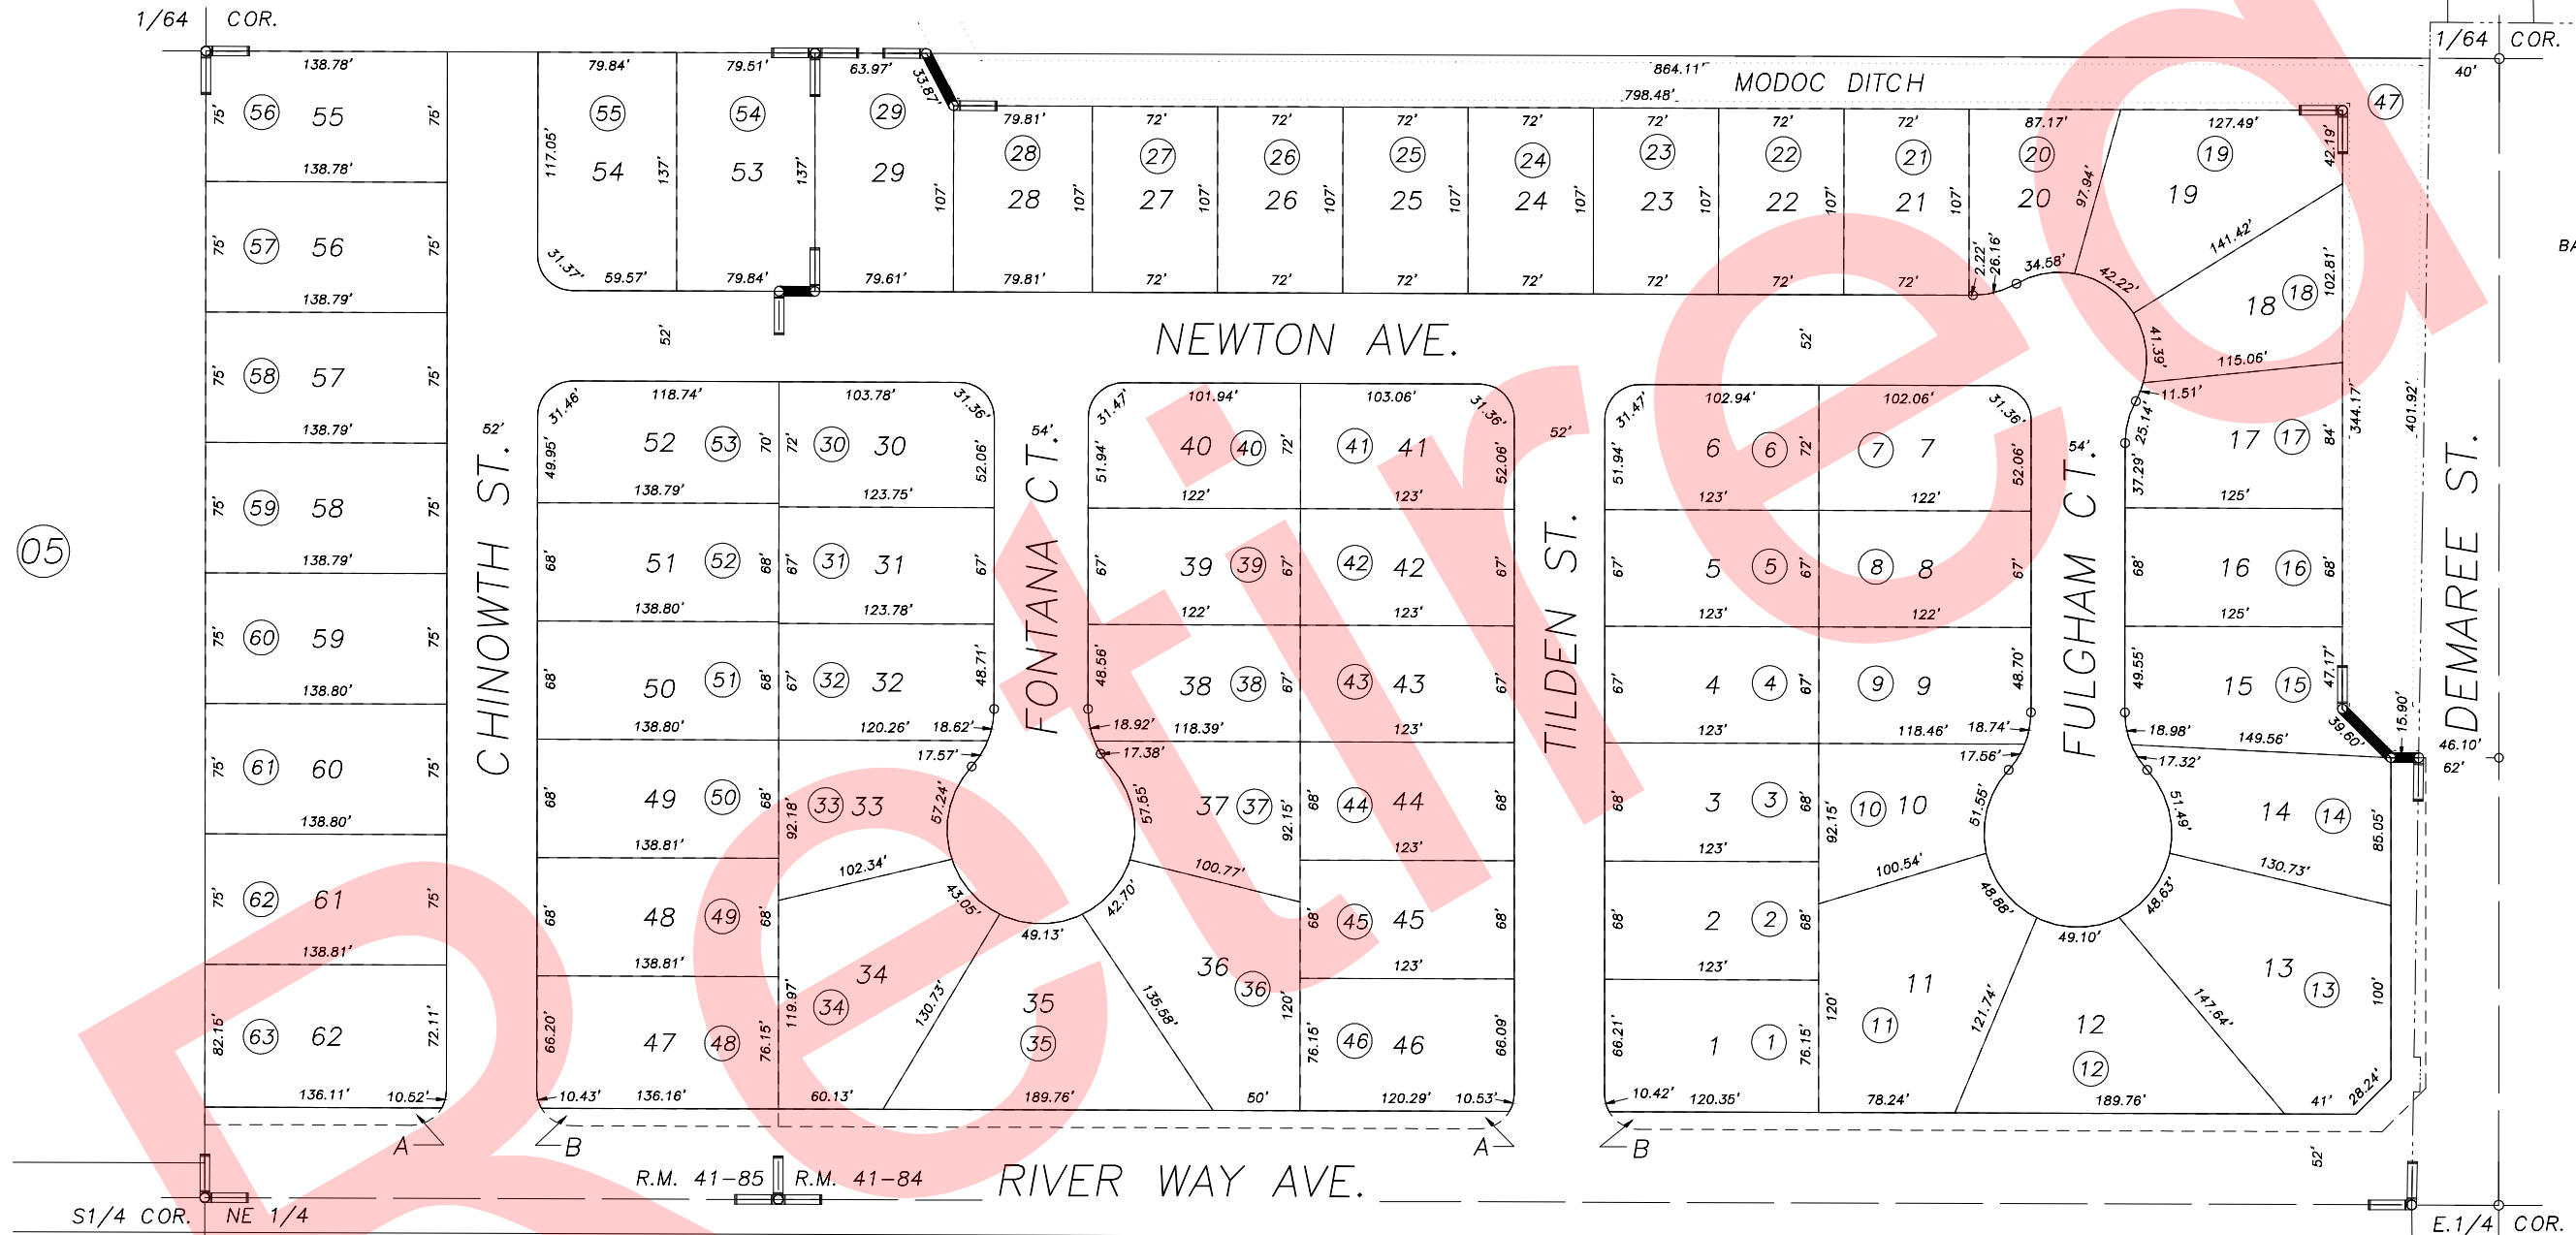

S1/2 OF SE1/4 OF NE1/4 SEC.14, T.18S., R.24E., M.D.B.&M.

Tax Area Codes 077-60

153-015

006-215

**DISCLAIMER**  
THIS MAP WAS PREPARED FOR LOCAL PROPERTY ASSESSMENT PURPOSES ONLY AND THE PARCELS SHOWN HEREON MAY NOT COMPLY WITH STATE AND LOCAL SUBDIVISION ORDINANCES, AND NO LIABILITY IS ASSUMED FOR THE USE OF THE INFORMATION SHOWN HEREON.

05

1" = 100'  
BASIS OF BEARINGS:  
R.M. 41-84

Bk. 78

WILD HORSE RANCH NO. 1, R.M. 41-84  
WILD HORSE RANCH NO. 2, R.M. 41-85

VICINITY OF VISALIA  
ASSESSOR'S MAPS BK.077 , PG.60  
COUNTY OF TULARE, CALIFORNIA, U.S.A.

NOTE: Assessor's Parcel Numbers Shown in Circles (1) (123)  
Assessor's Block Numbers Shown in Elipses

2005-0137761	02/01/2006	JRS
REVISION	DATE	TECH