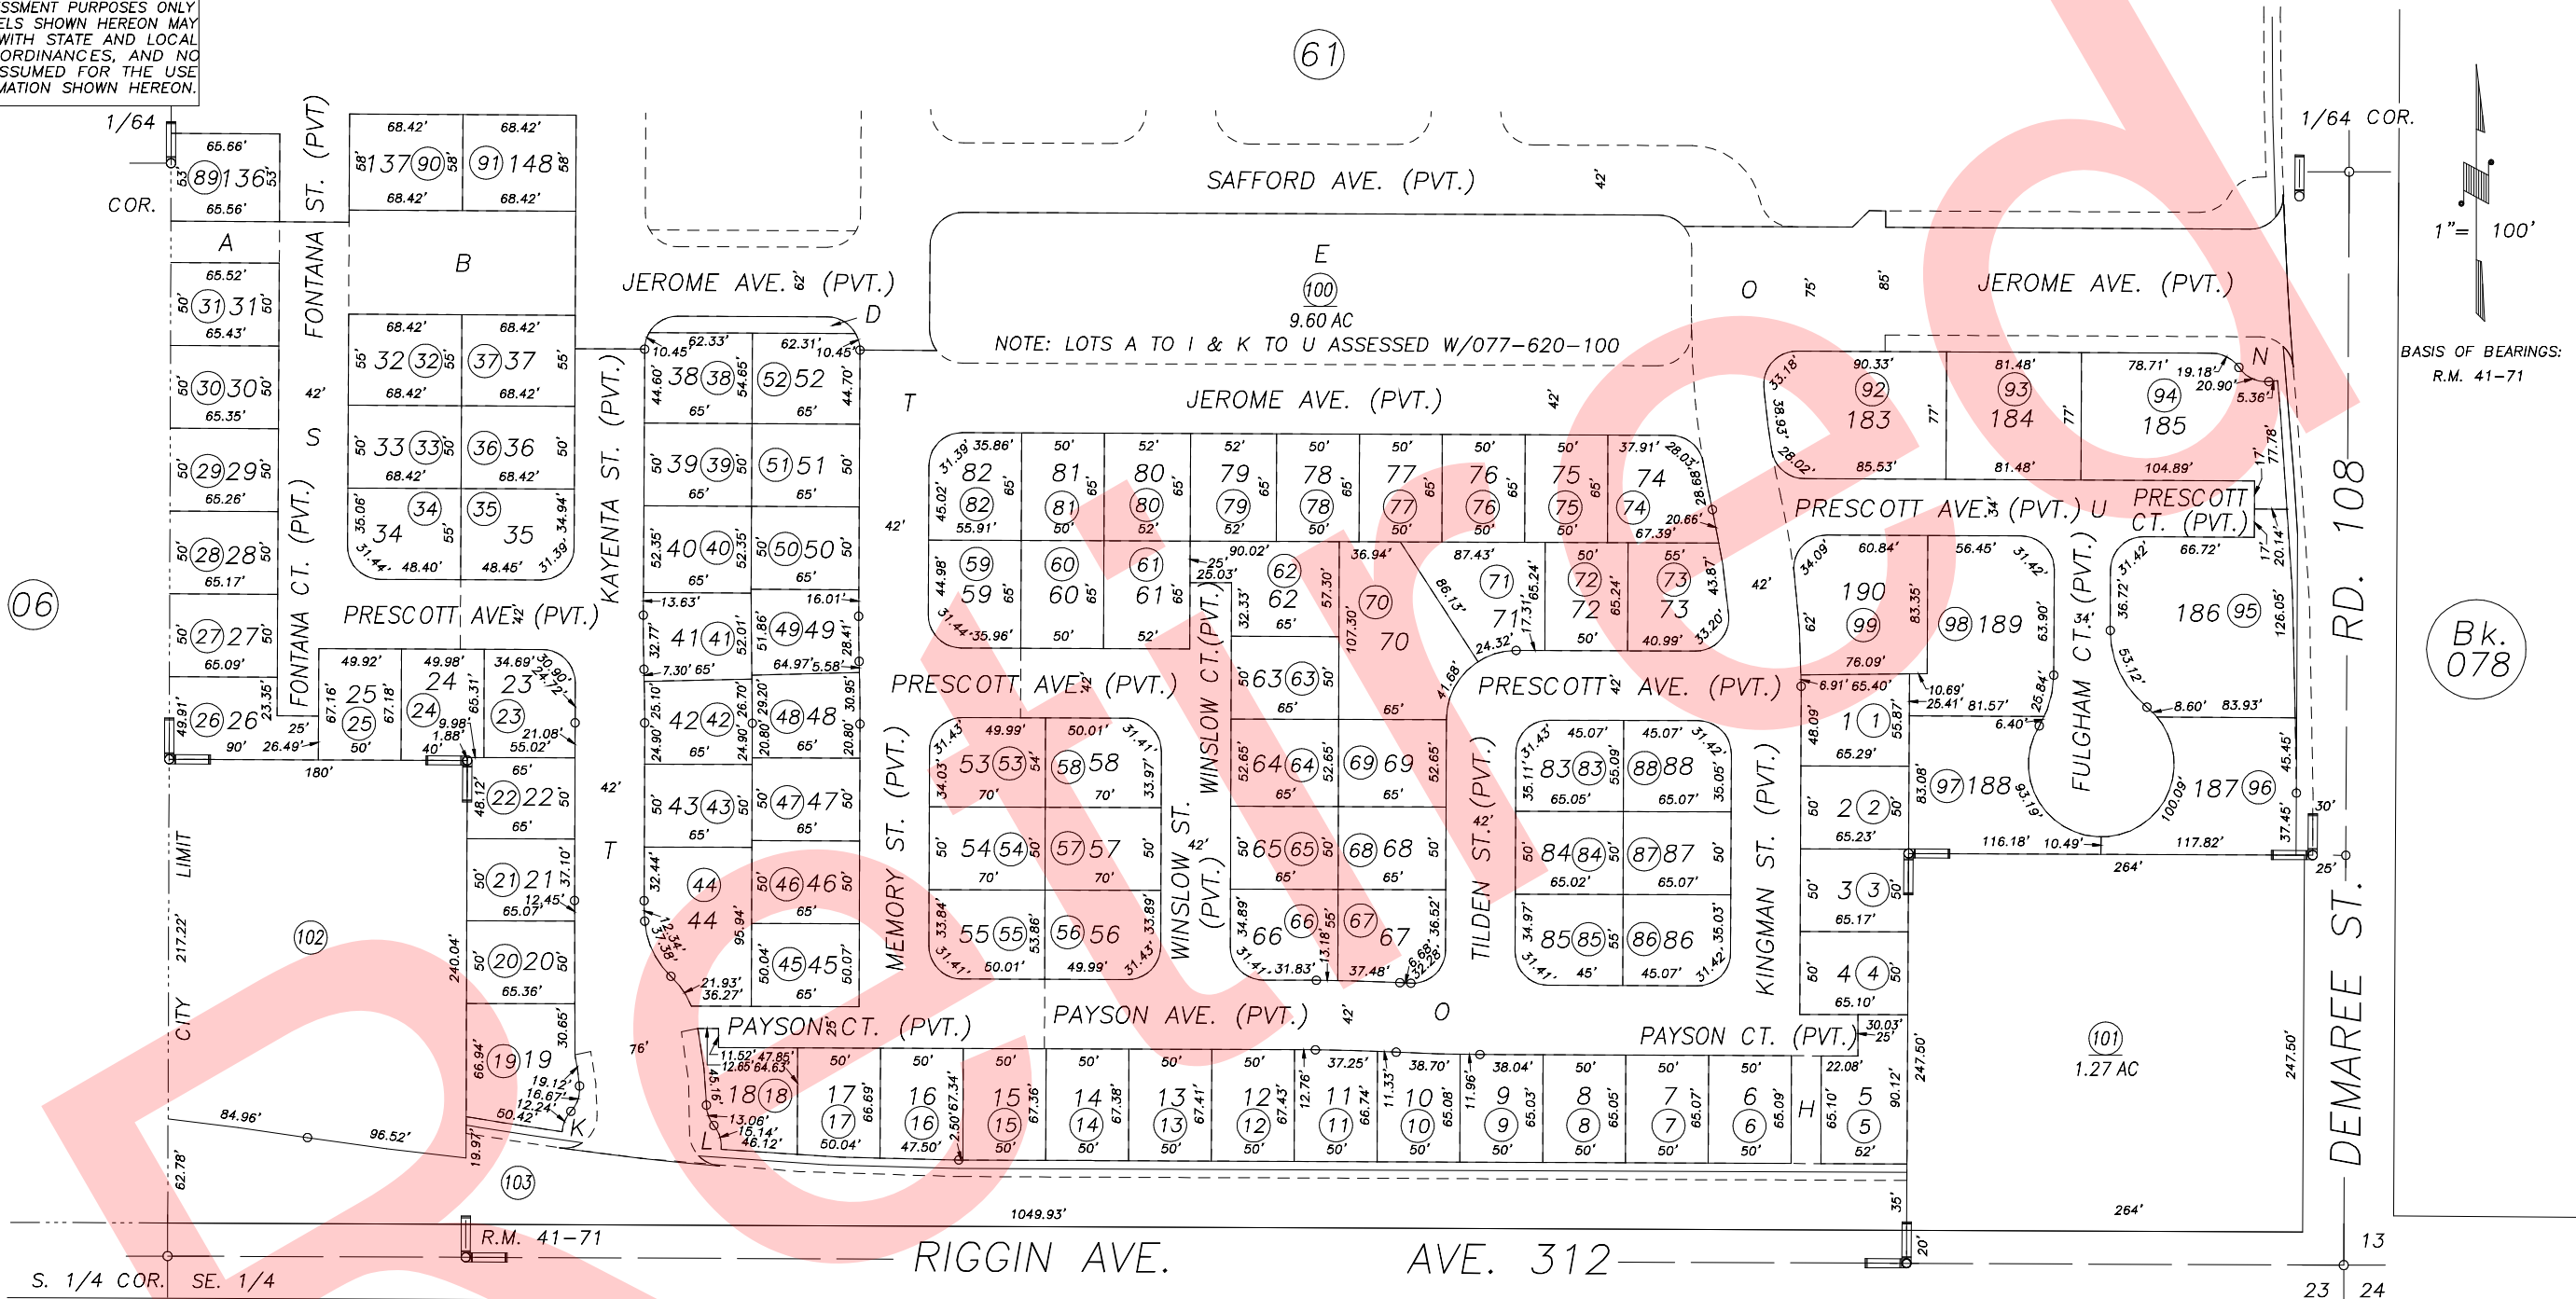

S1/2 OF SE1/4 OF SE1/4 SEC.14, T.18S., R.24E., M.D.B.&M.

Tax Area Codes 077-62
006-215

DISCLAIMER
THIS MAP WAS PREPARED FOR LOCAL PROPERTY ASSESSMENT PURPOSES ONLY AND THE PARCELS SHOWN HEREON MAY NOT COMPLY WITH STATE AND LOCAL SUBDIVISION ORDINANCES, AND NO LIABILITY IS ASSUMED FOR THE USE OF THE INFORMATION SHOWN HEREON.

06

61

Bk. 078

POR. AVALON, R.M. 41-71

18

CITY OF VISALIA
ASSESSOR'S MAPS BK.077 , PG.62
COUNTY OF TULARE, CALIFORNIA, U.S.A.

NOTE: Assessor's Parcel Numbers Shown in Circles 1 123
Assessor's Block Numbers Shown in Ellipses