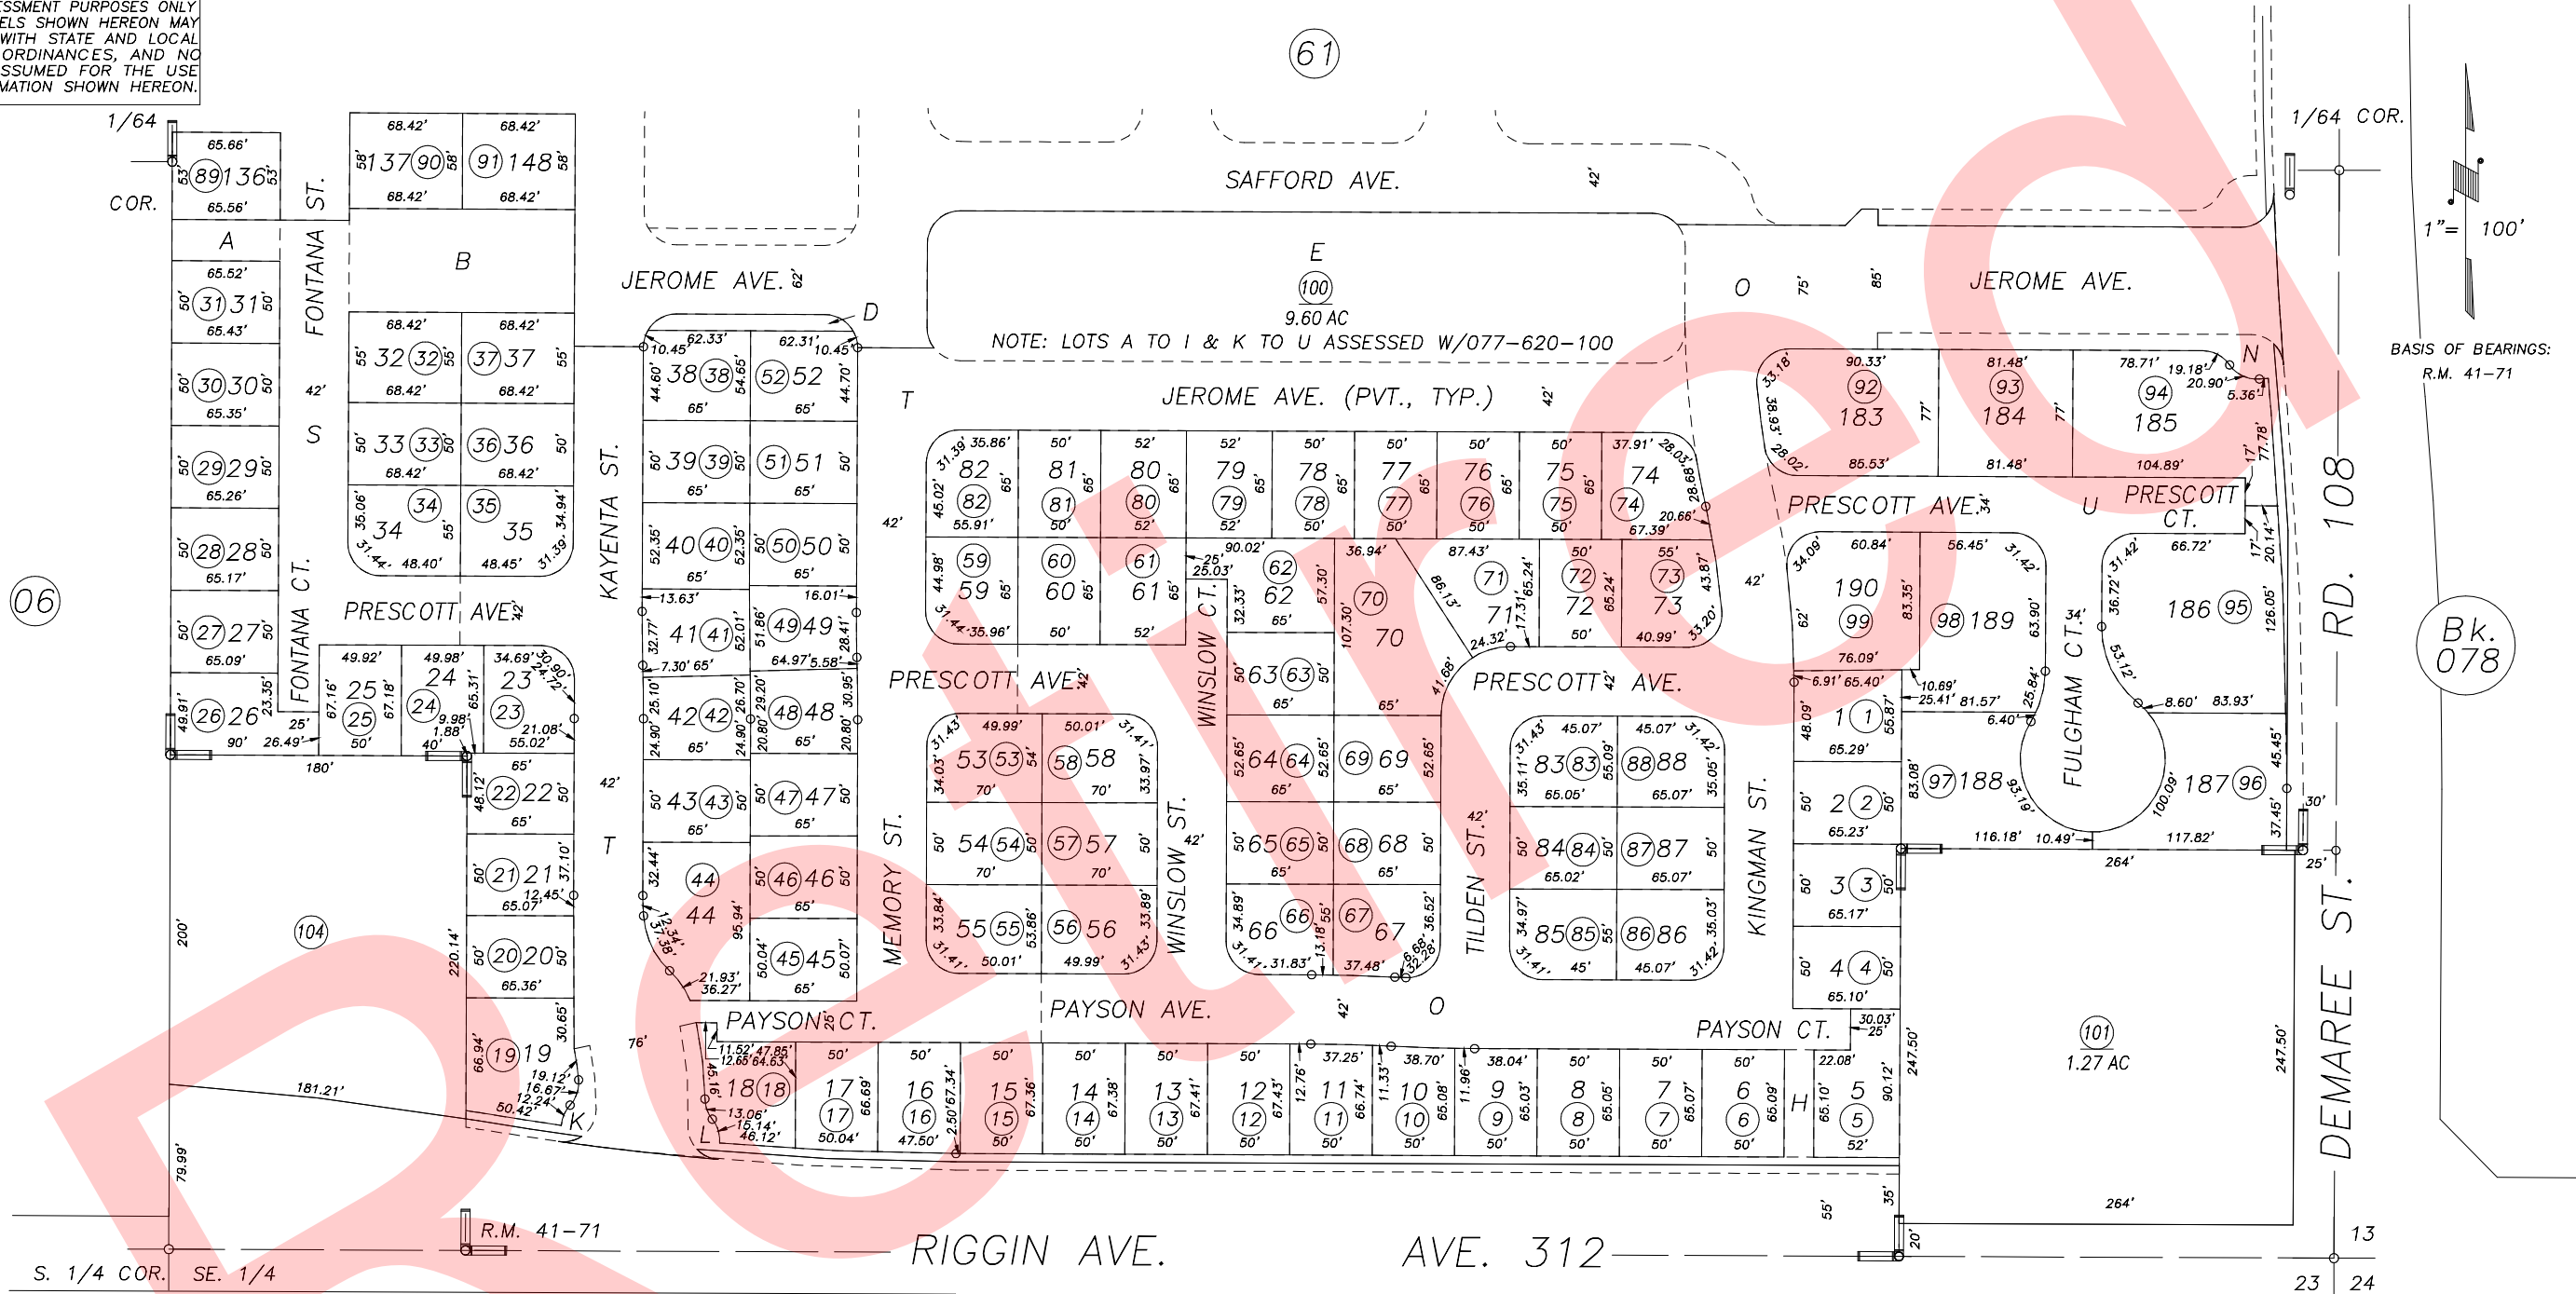

S1/2 OF SE1/4 OF SE1/4 SEC.14, T.18S., R.24E., M.D.B.&M.

Tax Area Codes 077-62  
006-215

**DISCLAIMER**  
THIS MAP WAS PREPARED FOR LOCAL PROPERTY ASSESSMENT PURPOSES ONLY AND THE PARCELS SHOWN HEREON MAY NOT COMPLY WITH STATE AND LOCAL SUBDIVISION ORDINANCES, AND NO LIABILITY IS ASSUMED FOR THE USE OF THE INFORMATION SHOWN HEREON.

BASIS OF BEARINGS:  
R.M. 41-71

Bk. 078

POR. AVALON, R.M. 41-71

CITY OF VISALIA  
ASSESSOR'S MAPS BK.077 , PG.62  
COUNTY OF TULARE, CALIFORNIA, U.S.A.

NOTE: Assessor's Parcel Numbers Shown in Circles (1) (123)  
Assessor's Block Numbers Shown in Elipses (1) (123)