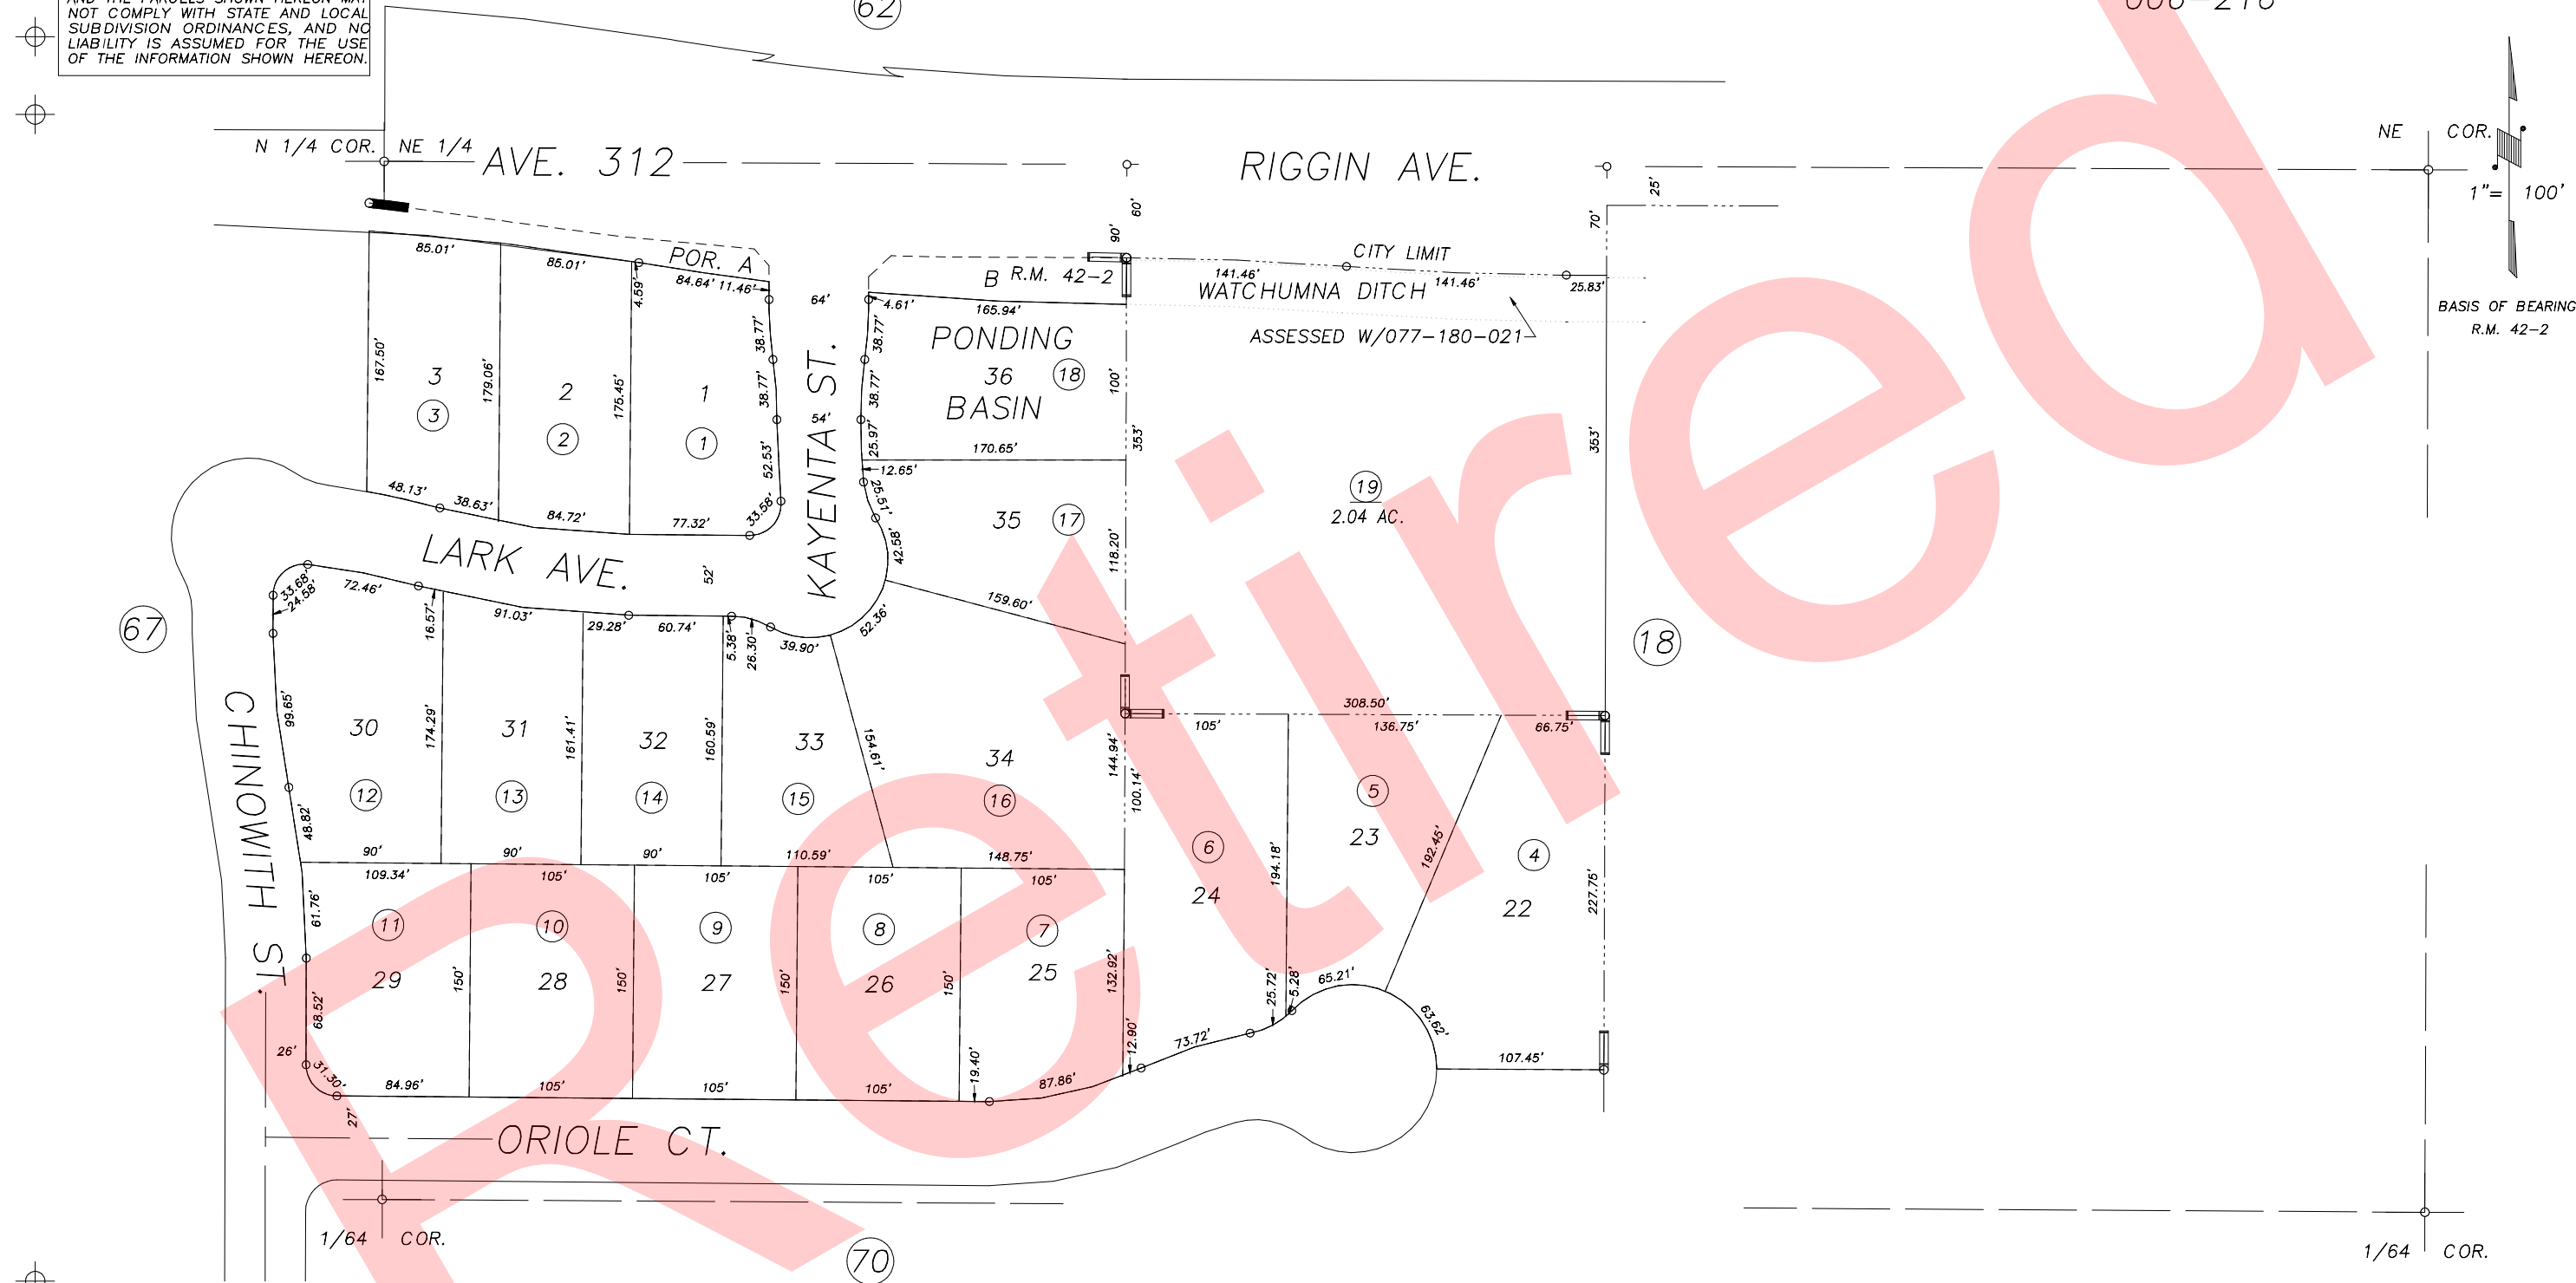

N1/2 OF NE1/4 OF NE1/4 SEC.23, T.18S., R.24E., M.D.B.&M.

Tax Area Codes 077-68
153-015
006-216

DISCLAIMER
THIS MAP WAS PREPARED FOR LOCAL PROPERTY ASSESSMENT PURPOSES ONLY AND THE PARCELS SHOWN HEREON MAY NOT COMPLY WITH STATE AND LOCAL SUBDIVISION ORDINANCES, AND NO LIABILITY IS ASSUMED FOR THE USE OF THE INFORMATION SHOWN HEREON.

VICINITY OF VISALIA
ASSESSOR'S MAPS BK.077 , PG.68
COUNTY OF TULARE, CALIFORNIA, U.S.A.

NOTE: Assessor's Parcel Numbers Shown in Circles (1) (123)
Assessor's Block Numbers Shown in Elipses

2006-0025279	09/11/2006	JRS
REVISION	DATE	TECH