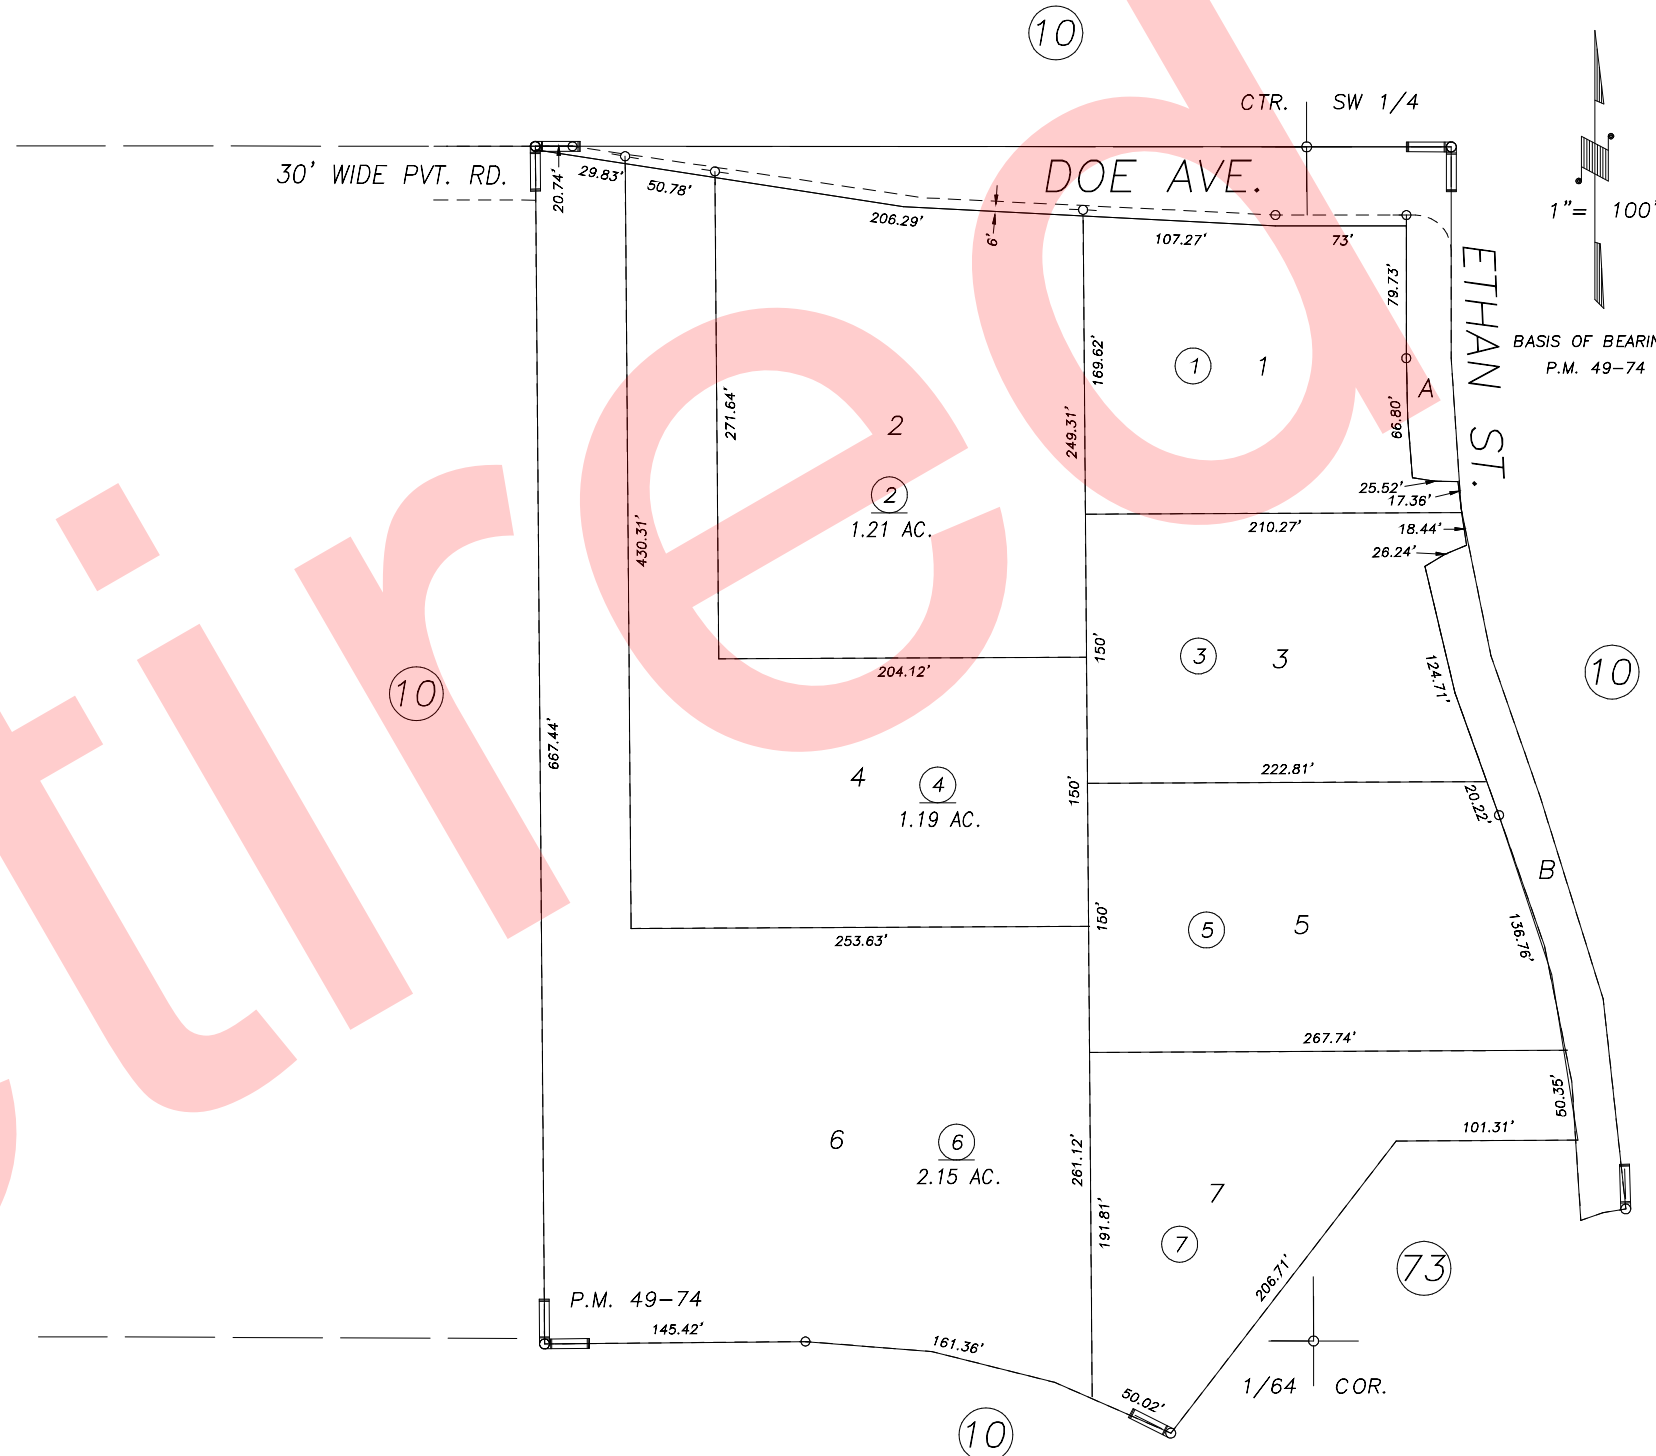

N1/2 OF SW1/4 OF SW1/4, SEC.22, T.18S., R.24E., M.D.B.&M.

Tax Area Codes 077-72
006-004

DISCLAIMER

THIS MAP WAS PREPARED FOR LOCAL PROPERTY ASSESSMENT PURPOSES ONLY AND THE PARCELS SHOWN HEREON MAY NOT COMPLY WITH STATE AND LOCAL SUBDIVISION ORDINANCES, AND NO LIABILITY IS ASSUMED FOR THE USE OF THE INFORMATION SHOWN HEREON.

SHIRK RD.

POR. PARCEL MAP NO. 4869, P.M. 49-74

CITY OF VISALIA
ASSESSOR'S MAPS BK.077 , PG.72
COUNTY OF TULARE, CALIFORNIA, U.S.A.

NOTE: Assessor's Parcel Numbers Shown in Circles (1) (123)
Assessor's Block Numbers Shown in Elipses (10) (73)