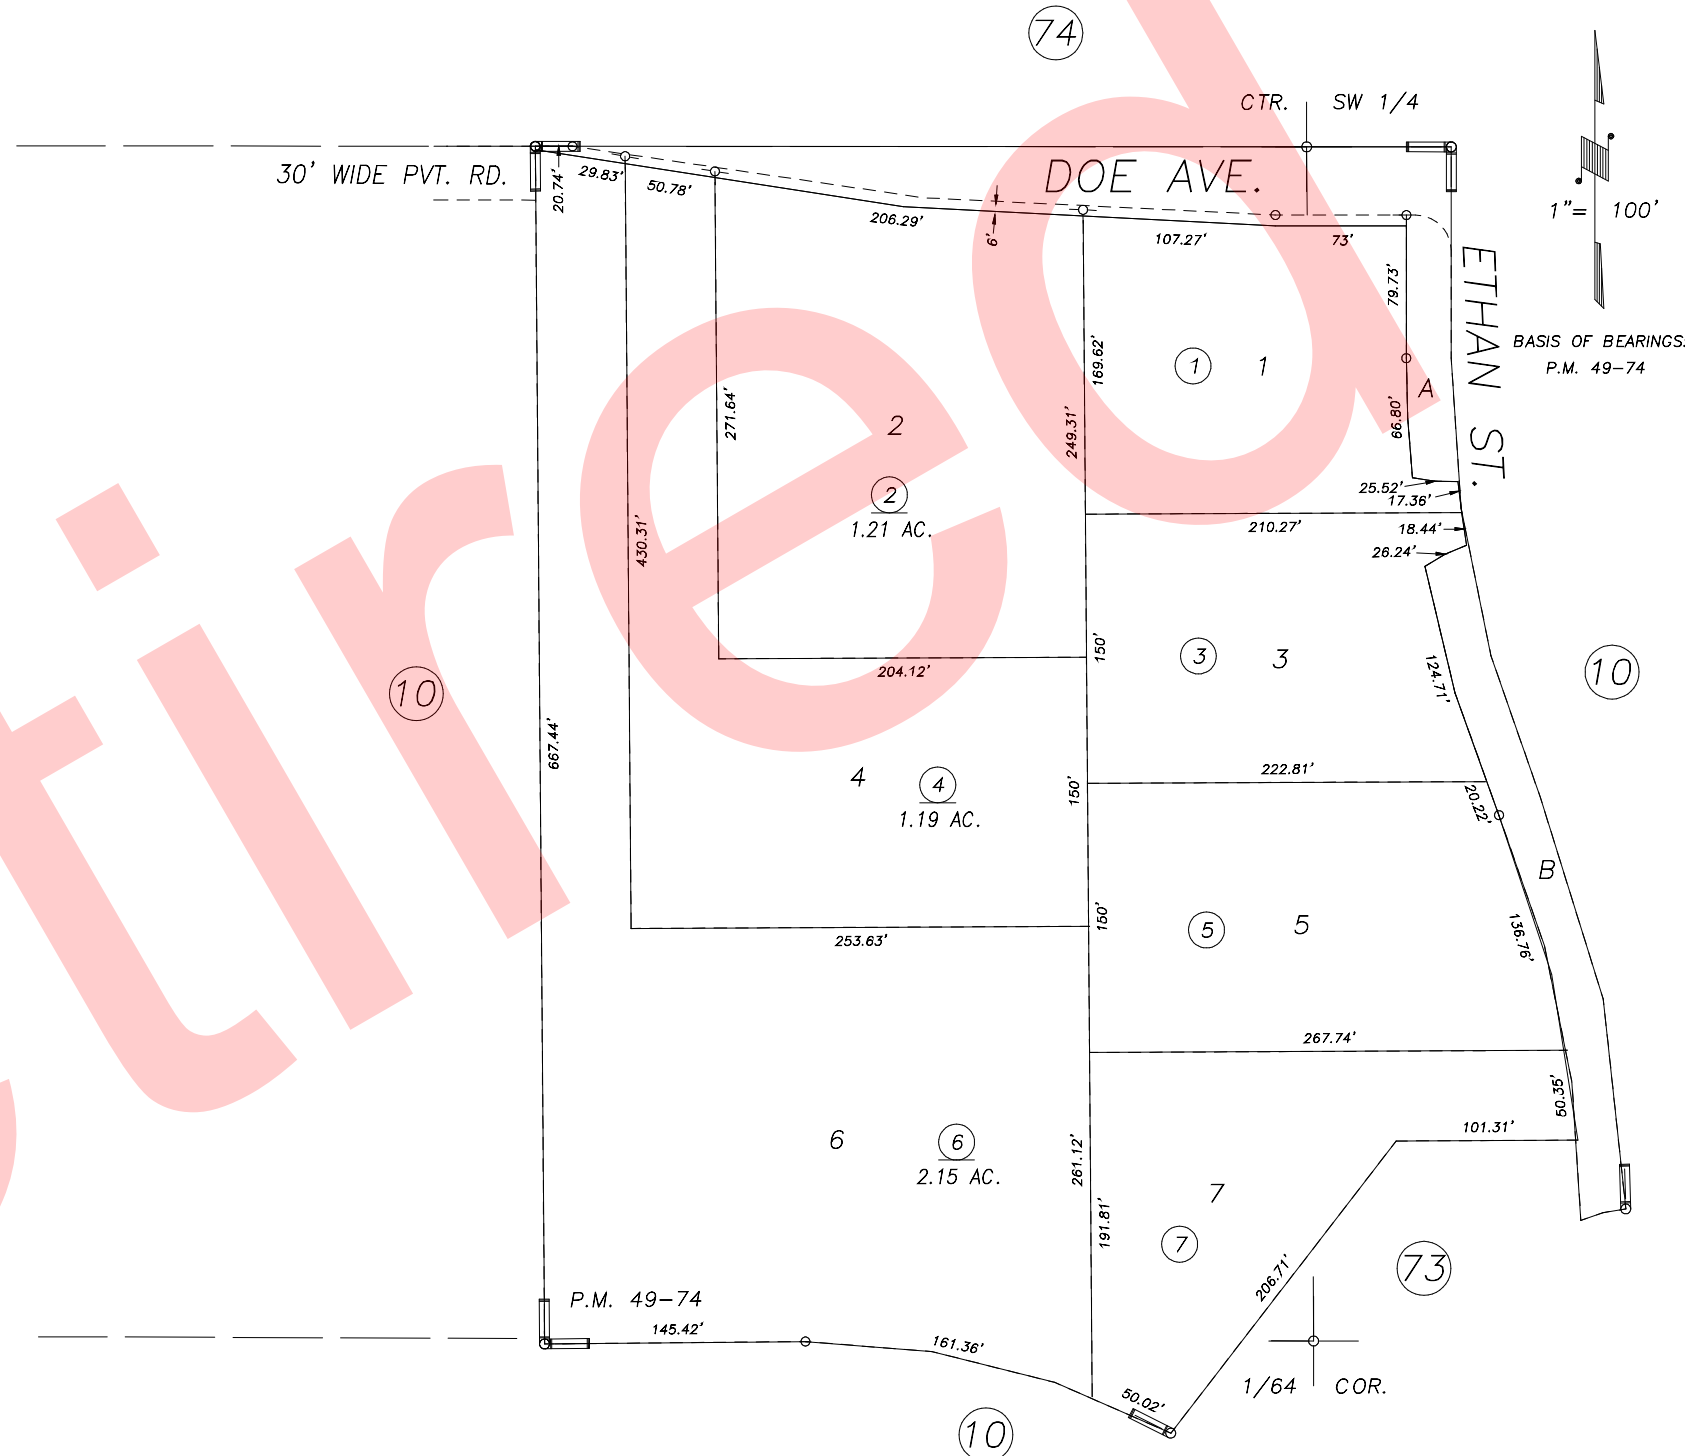

N1/2 OF SW1/4 OF SW1/4, SEC.22, T.18S., R.24E., M.D.B.&M.

Tax Area Codes 077-72
006-004

DISCLAIMER
THIS MAP WAS PREPARED FOR LOCAL PROPERTY ASSESSMENT PURPOSES ONLY AND THE PARCELS SHOWN HEREON MAY NOT COMPLY WITH STATE AND LOCAL SUBDIVISION ORDINANCES, AND NO LIABILITY IS ASSUMED FOR THE USE OF THE INFORMATION SHOWN HEREON.

SHIRK RD.

POR. PARCEL MAP NO. 4869, P.M. 49-74

CITY OF VISALIA
ASSESSOR'S MAPS BK.077 , PG.72
COUNTY OF TULARE, CALIFORNIA, U.S.A.

NOTE: Assessor's Parcel Numbers Shown in Circles (1) (123)
Assessor's Block Numbers Shown in Elipses (10) (73)