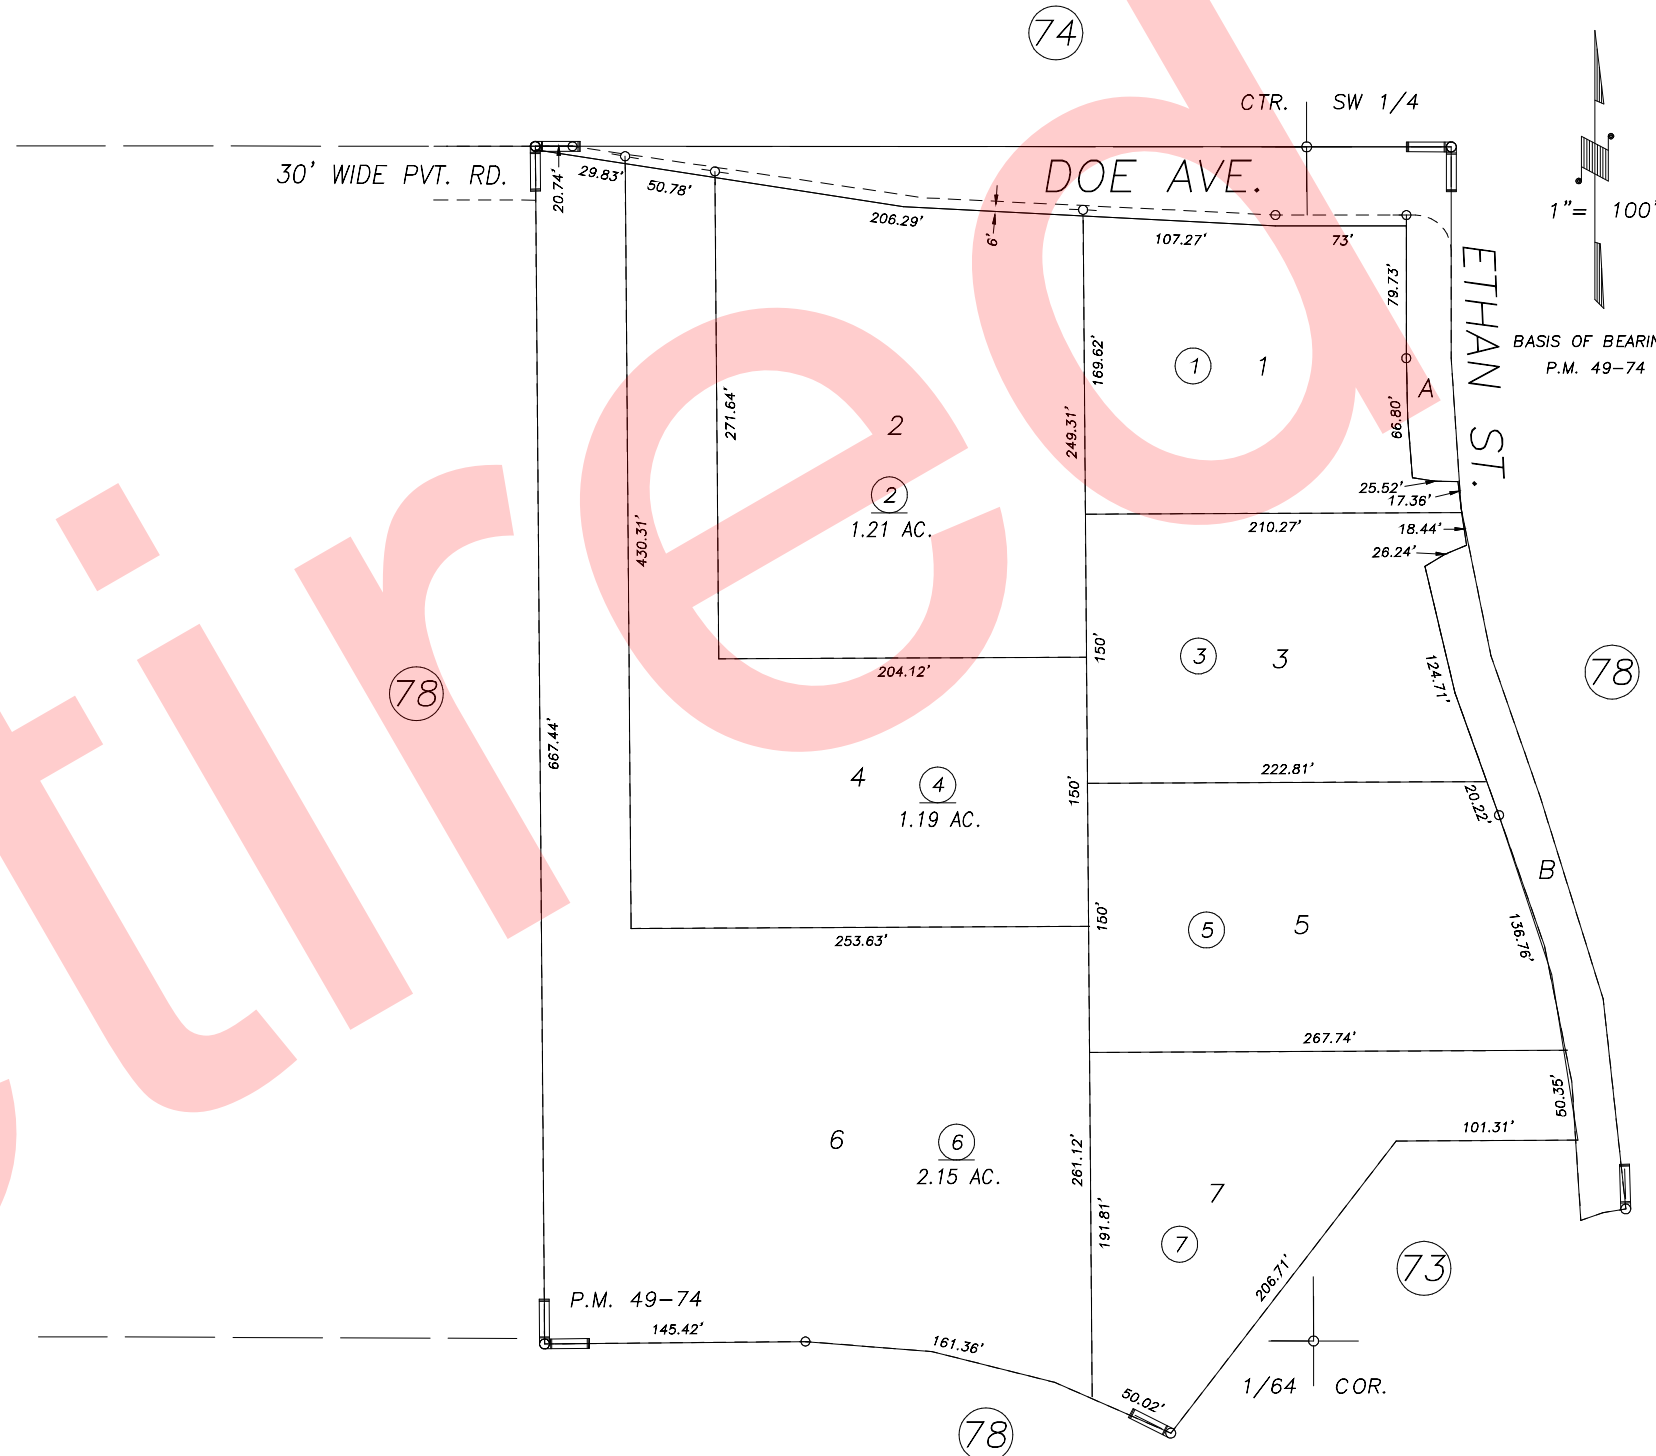

N1/2 OF SW1/4 OF SW1/4, SEC.22, T.18S., R.24E., M.D.B.&M.

Tax Area Codes 077-72
006-004

DISCLAIMER
THIS MAP WAS PREPARED FOR LOCAL PROPERTY ASSESSMENT PURPOSES ONLY AND THE PARCELS SHOWN HEREON MAY NOT COMPLY WITH STATE AND LOCAL SUBDIVISION ORDINANCES, AND NO LIABILITY IS ASSUMED FOR THE USE OF THE INFORMATION SHOWN HEREON.

SHIRK RD.

POR. PARCEL MAP NO. 4869, P.M. 49-74

CITY OF VISALIA
ASSESSOR'S MAPS BK.077 , PG.72
COUNTY OF TULARE, CALIFORNIA, U.S.A.

NOTE: Assessor's Parcel Numbers Shown in Circles (1) (123)
Assessor's Block Numbers Shown in Elipses (74) (78) (73)