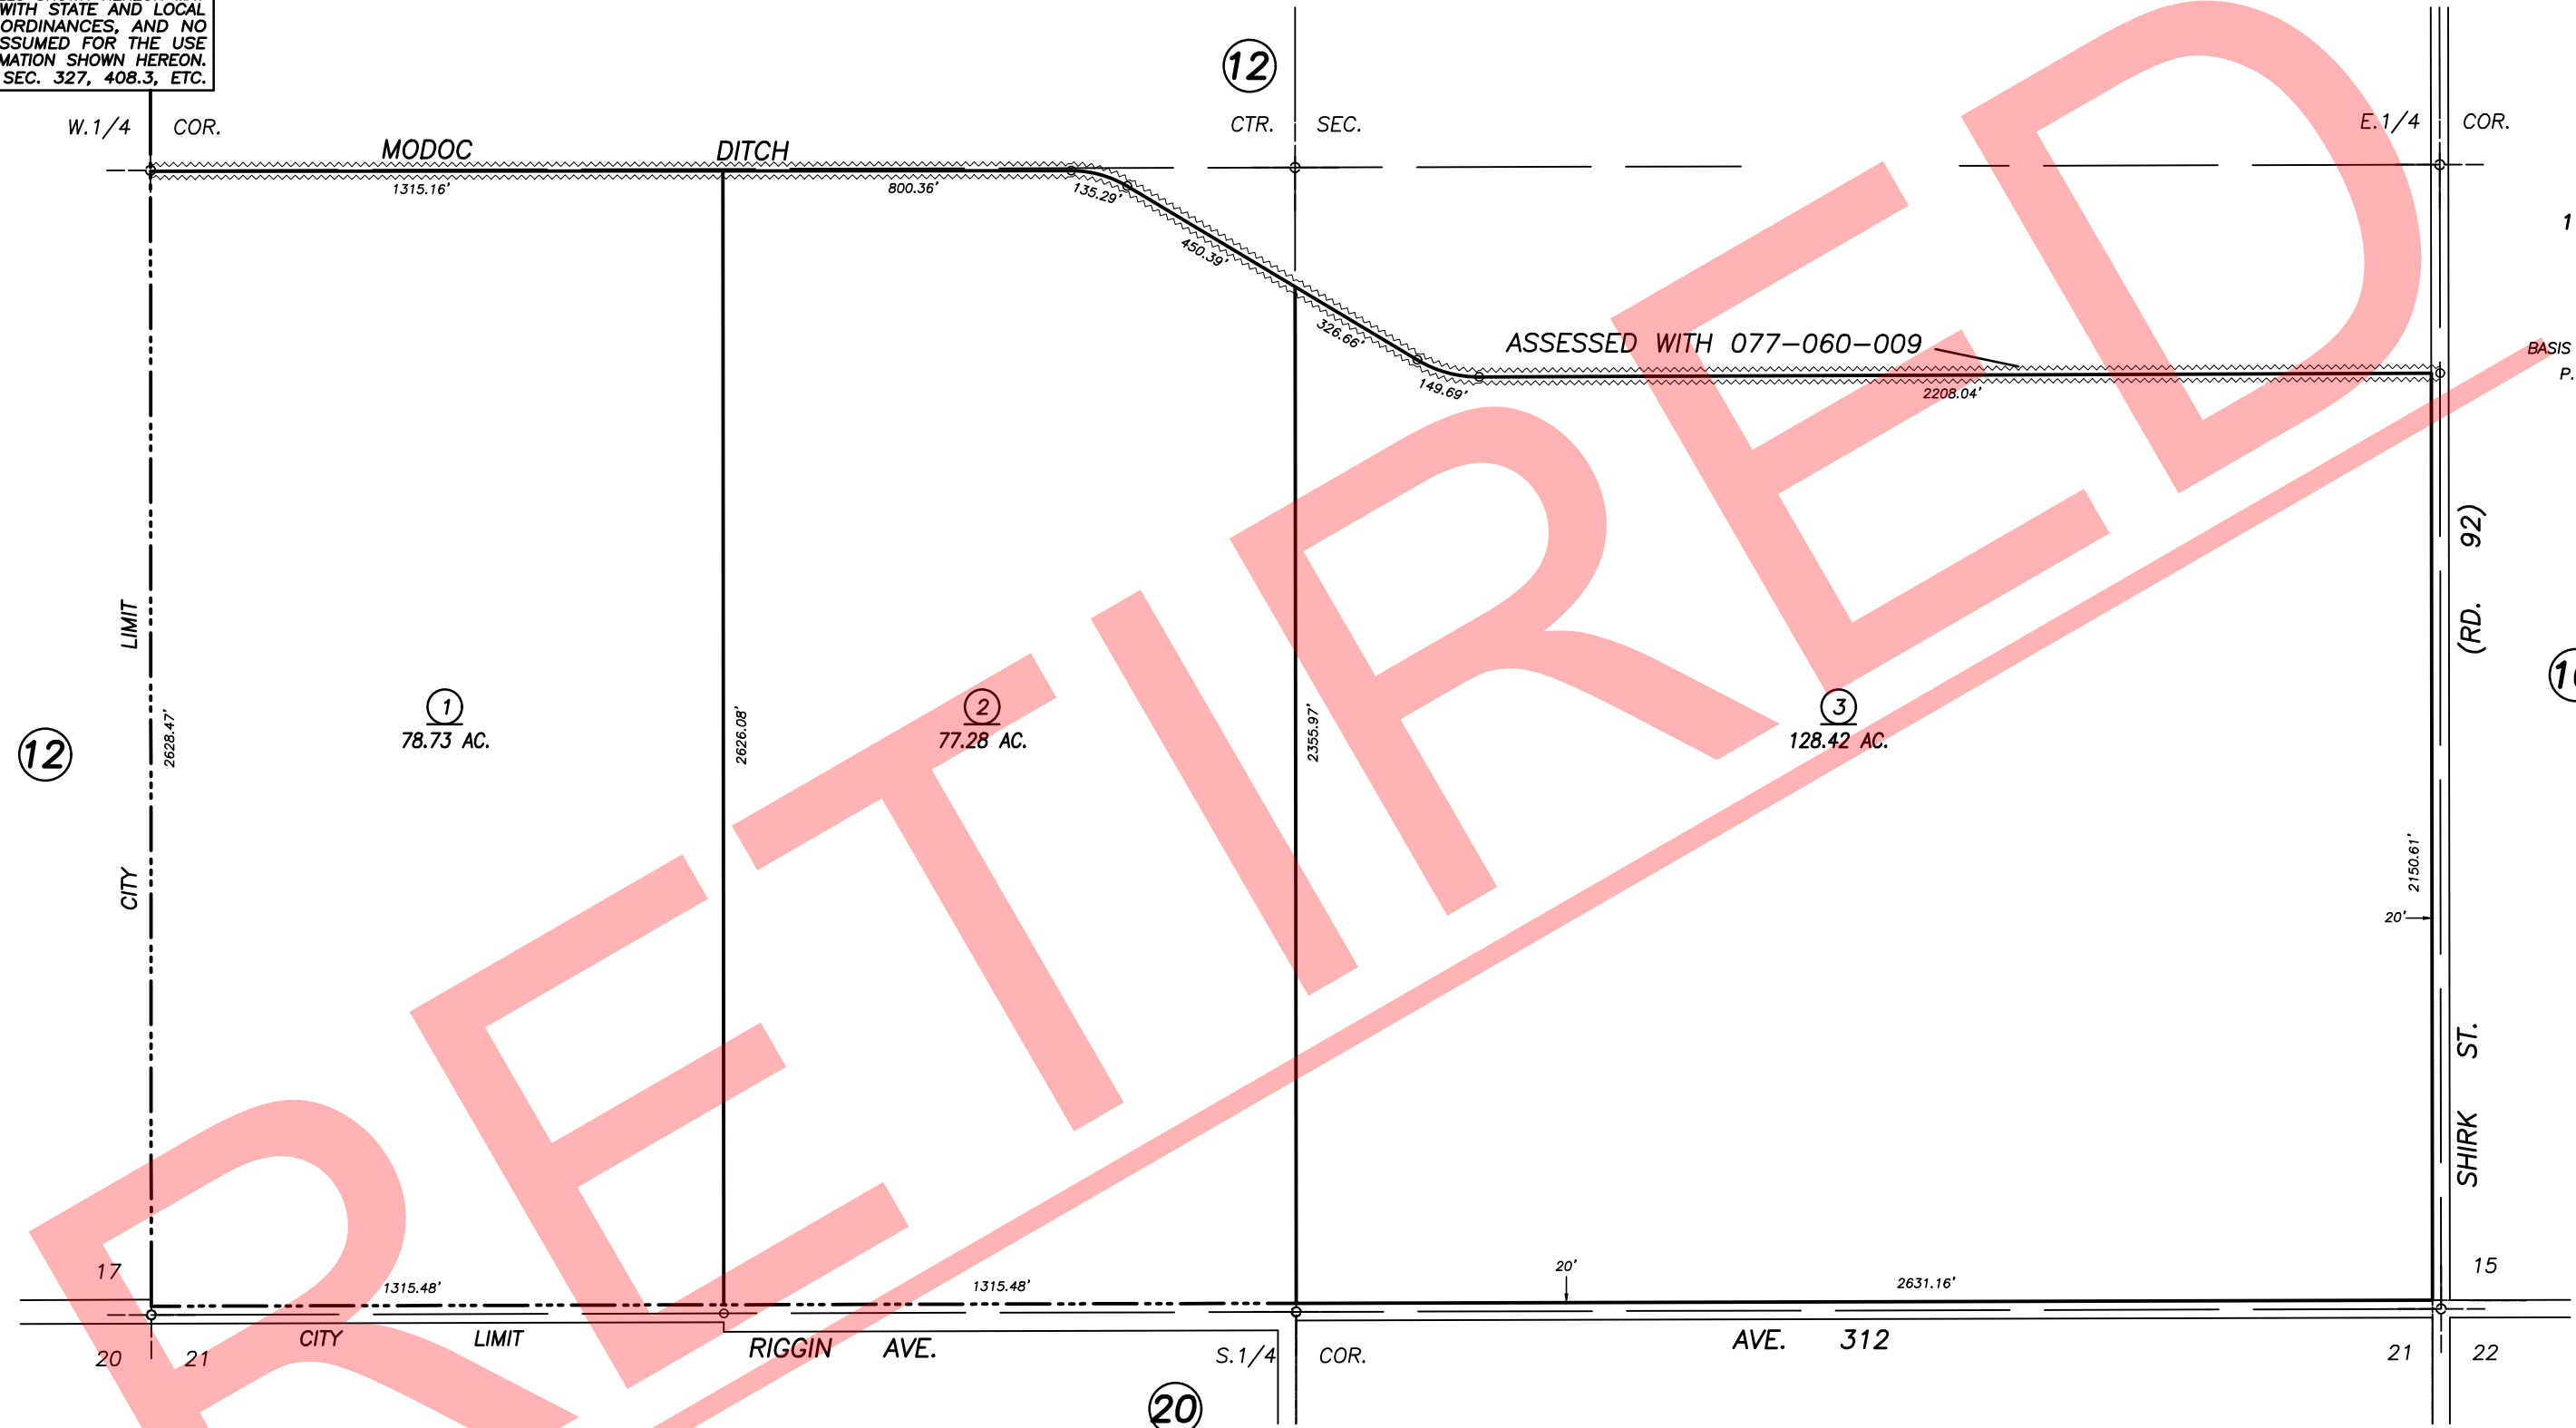

S1/2 SEC. 16, T.18S., R.24E., M.D.B.&M.

Tax Area Codes 077-84
153-059

DISCLAIMER
THIS MAP WAS PREPARED FOR LOCAL PROPERTY ASSESSMENT PURPOSES ONLY AND THE PARCELS SHOWN HEREON MAY NOT COMPLY WITH STATE AND LOCAL SUBDIVISION ORDINANCES, AND NO LIABILITY IS ASSUMED FOR THE USE OF THE INFORMATION SHOWN HEREON. R & T CODE SEC. 327, 408.3, ETC.

BASIS OF BEARINGS:
P.M. 51-37

VICINITY OF VISALIA
ASSESSOR'S MAPS BK. 077 , PG. 84
COUNTY OF TULARE, CALIFORNIA, U.S.A.

NOTE: Assessor's Parcel Numbers Shown in Circles ① ② ③
Assessor's Block Numbers Shown in Ellipses ⑪ ⑫ ⑬