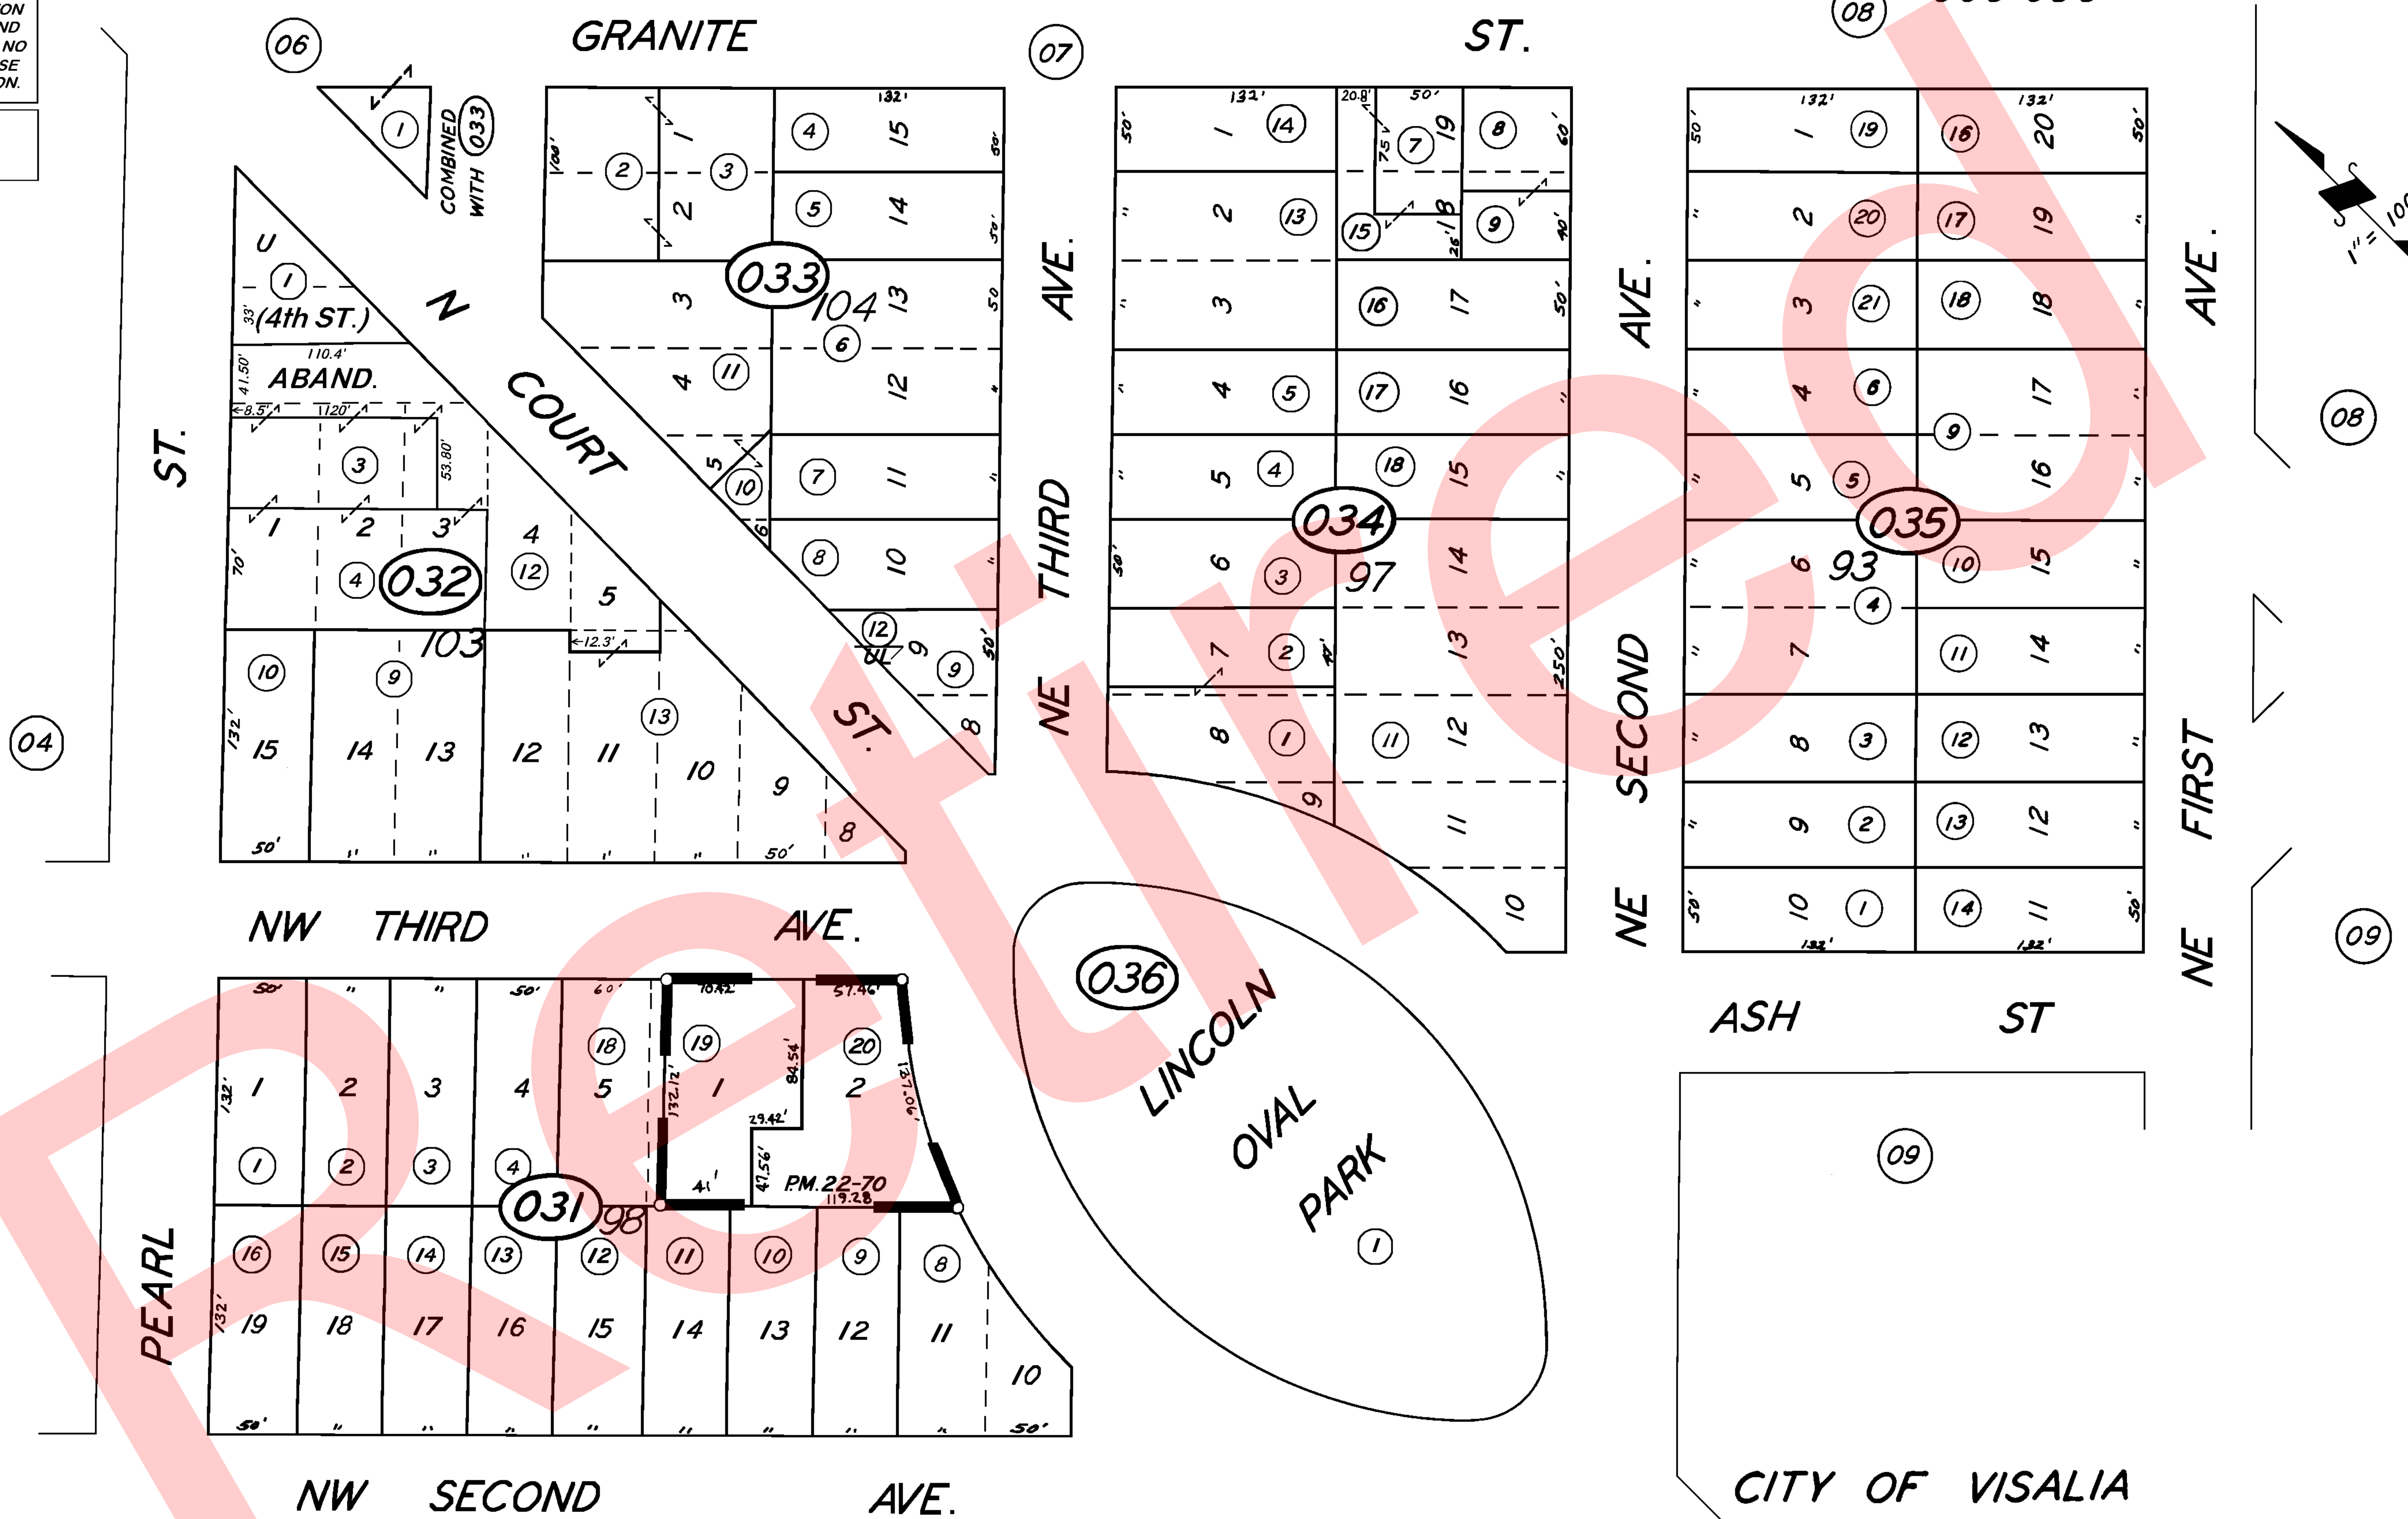

DISCLAIMER

THIS MAP WAS PREPARED FOR LOCAL PROPERTY ASSESSMENT PURPOSES ONLY. THE PARCELS SHOWN HEREON MAY NOT COMPLY WITH STATE AND LOCAL SUBDIVISION ORDINANCES. NO LIABILITY IS ASSUMED FOR THE USE OF THE INFORMATION HEREON.

REVISED: 04/22/2009
REASON: 2006-0132310
CAD TECH: CBT

TAX CODE AREA
006-096

POR. AUGHINBAUGH'S ADD.
PARCEL MAP 2169

R.M. 1-3 & 3-48
P.M. 22-70

ASSESSOR'S MAPS BK. 94, PG. 03.
CITY OF VISALIA
COUNTY OF TULARE, CALIF.

NOTE — ASSESSOR'S BLOCK NUMBERS SHOWN IN ELLIPSES
ASSESSOR'S PARCEL NUMBERS SHOWN IN CIRCLES