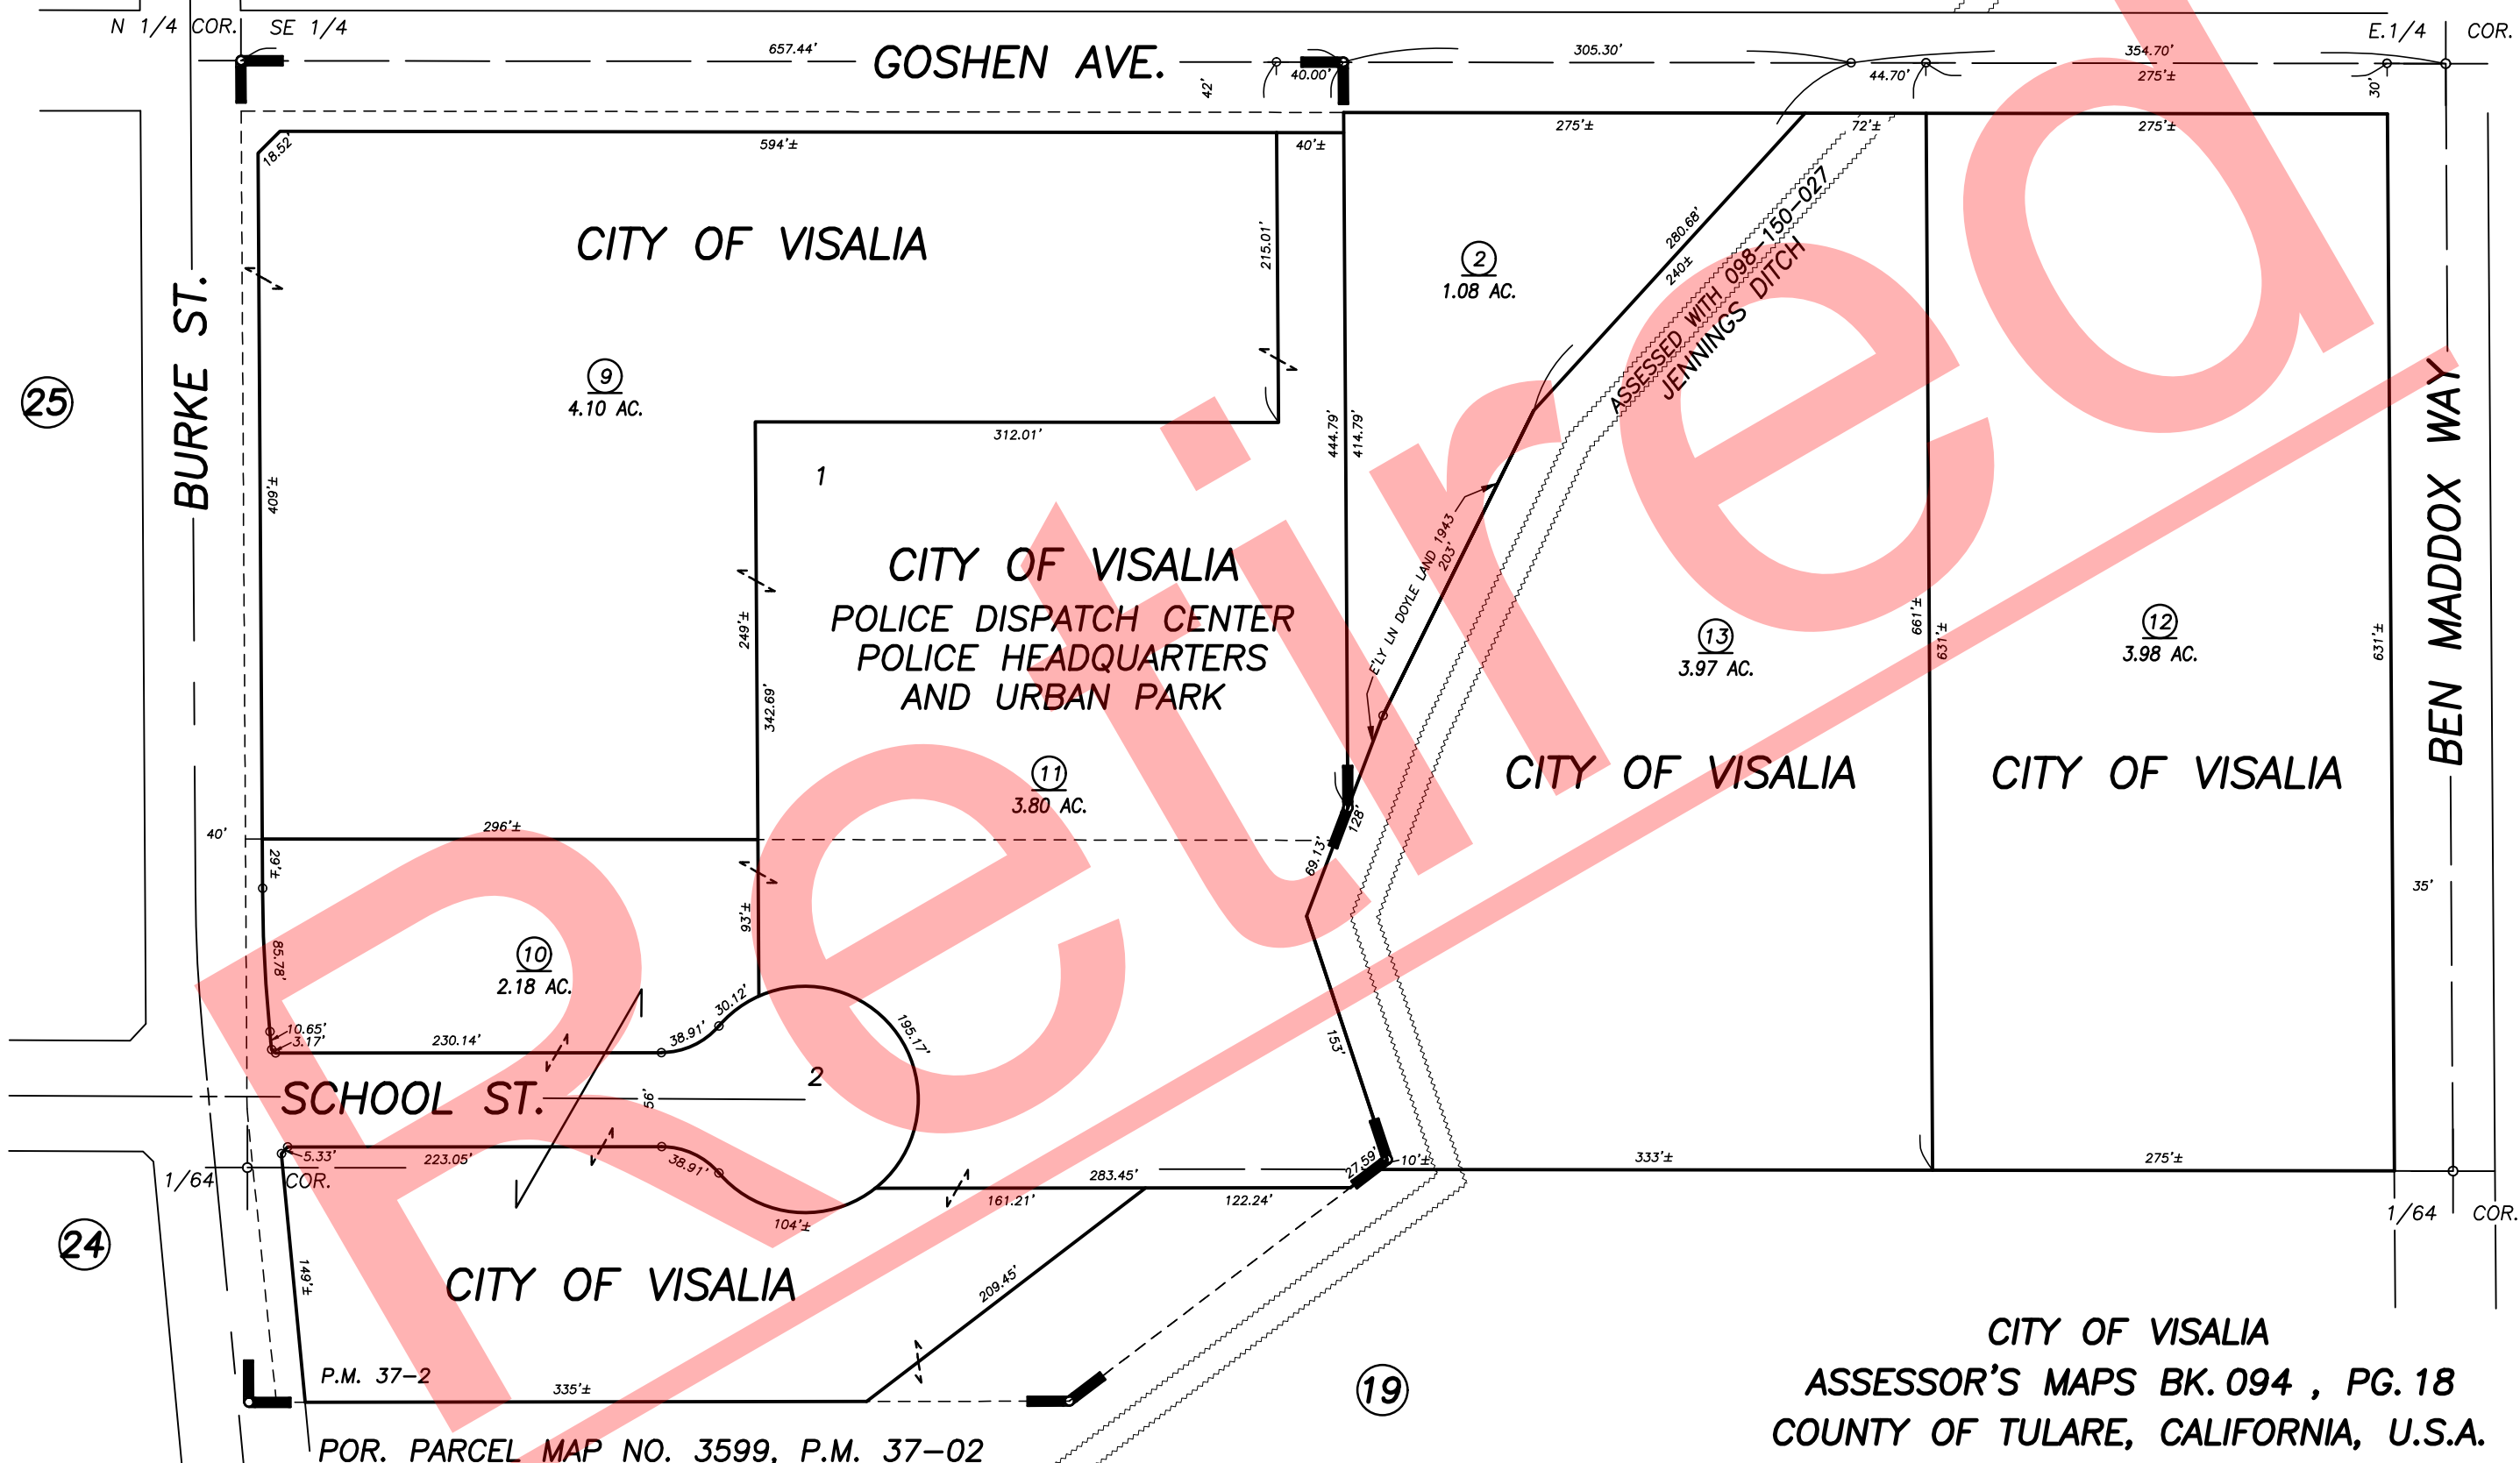

DISCLAIMER
THIS MAP WAS PREPARED FOR LOCAL PROPERTY ASSESSMENT PURPOSES ONLY AND THE PARCELS SHOWN HEREON MAY NOT COMPLY WITH STATE AND LOCAL SUBDIVISION ORDINANCES, AND NO LIABILITY IS ASSUMED FOR THE USE OF THE INFORMATION SHOWN HEREON. R & T CODE SEC. 327, 408.3, ETC.

POR. PARCEL MAP NO. 3599, P.M. 37-02

CITY OF VISALIA
ASSESSOR'S MAPS BK. 094 , PG. 18
COUNTY OF TULARE, CALIFORNIA, U.S.A.

NOTE: Assessor's Parcel Numbers Shown in Circles ① 123
Assessor's Block Numbers Shown in Ellipses ① 123