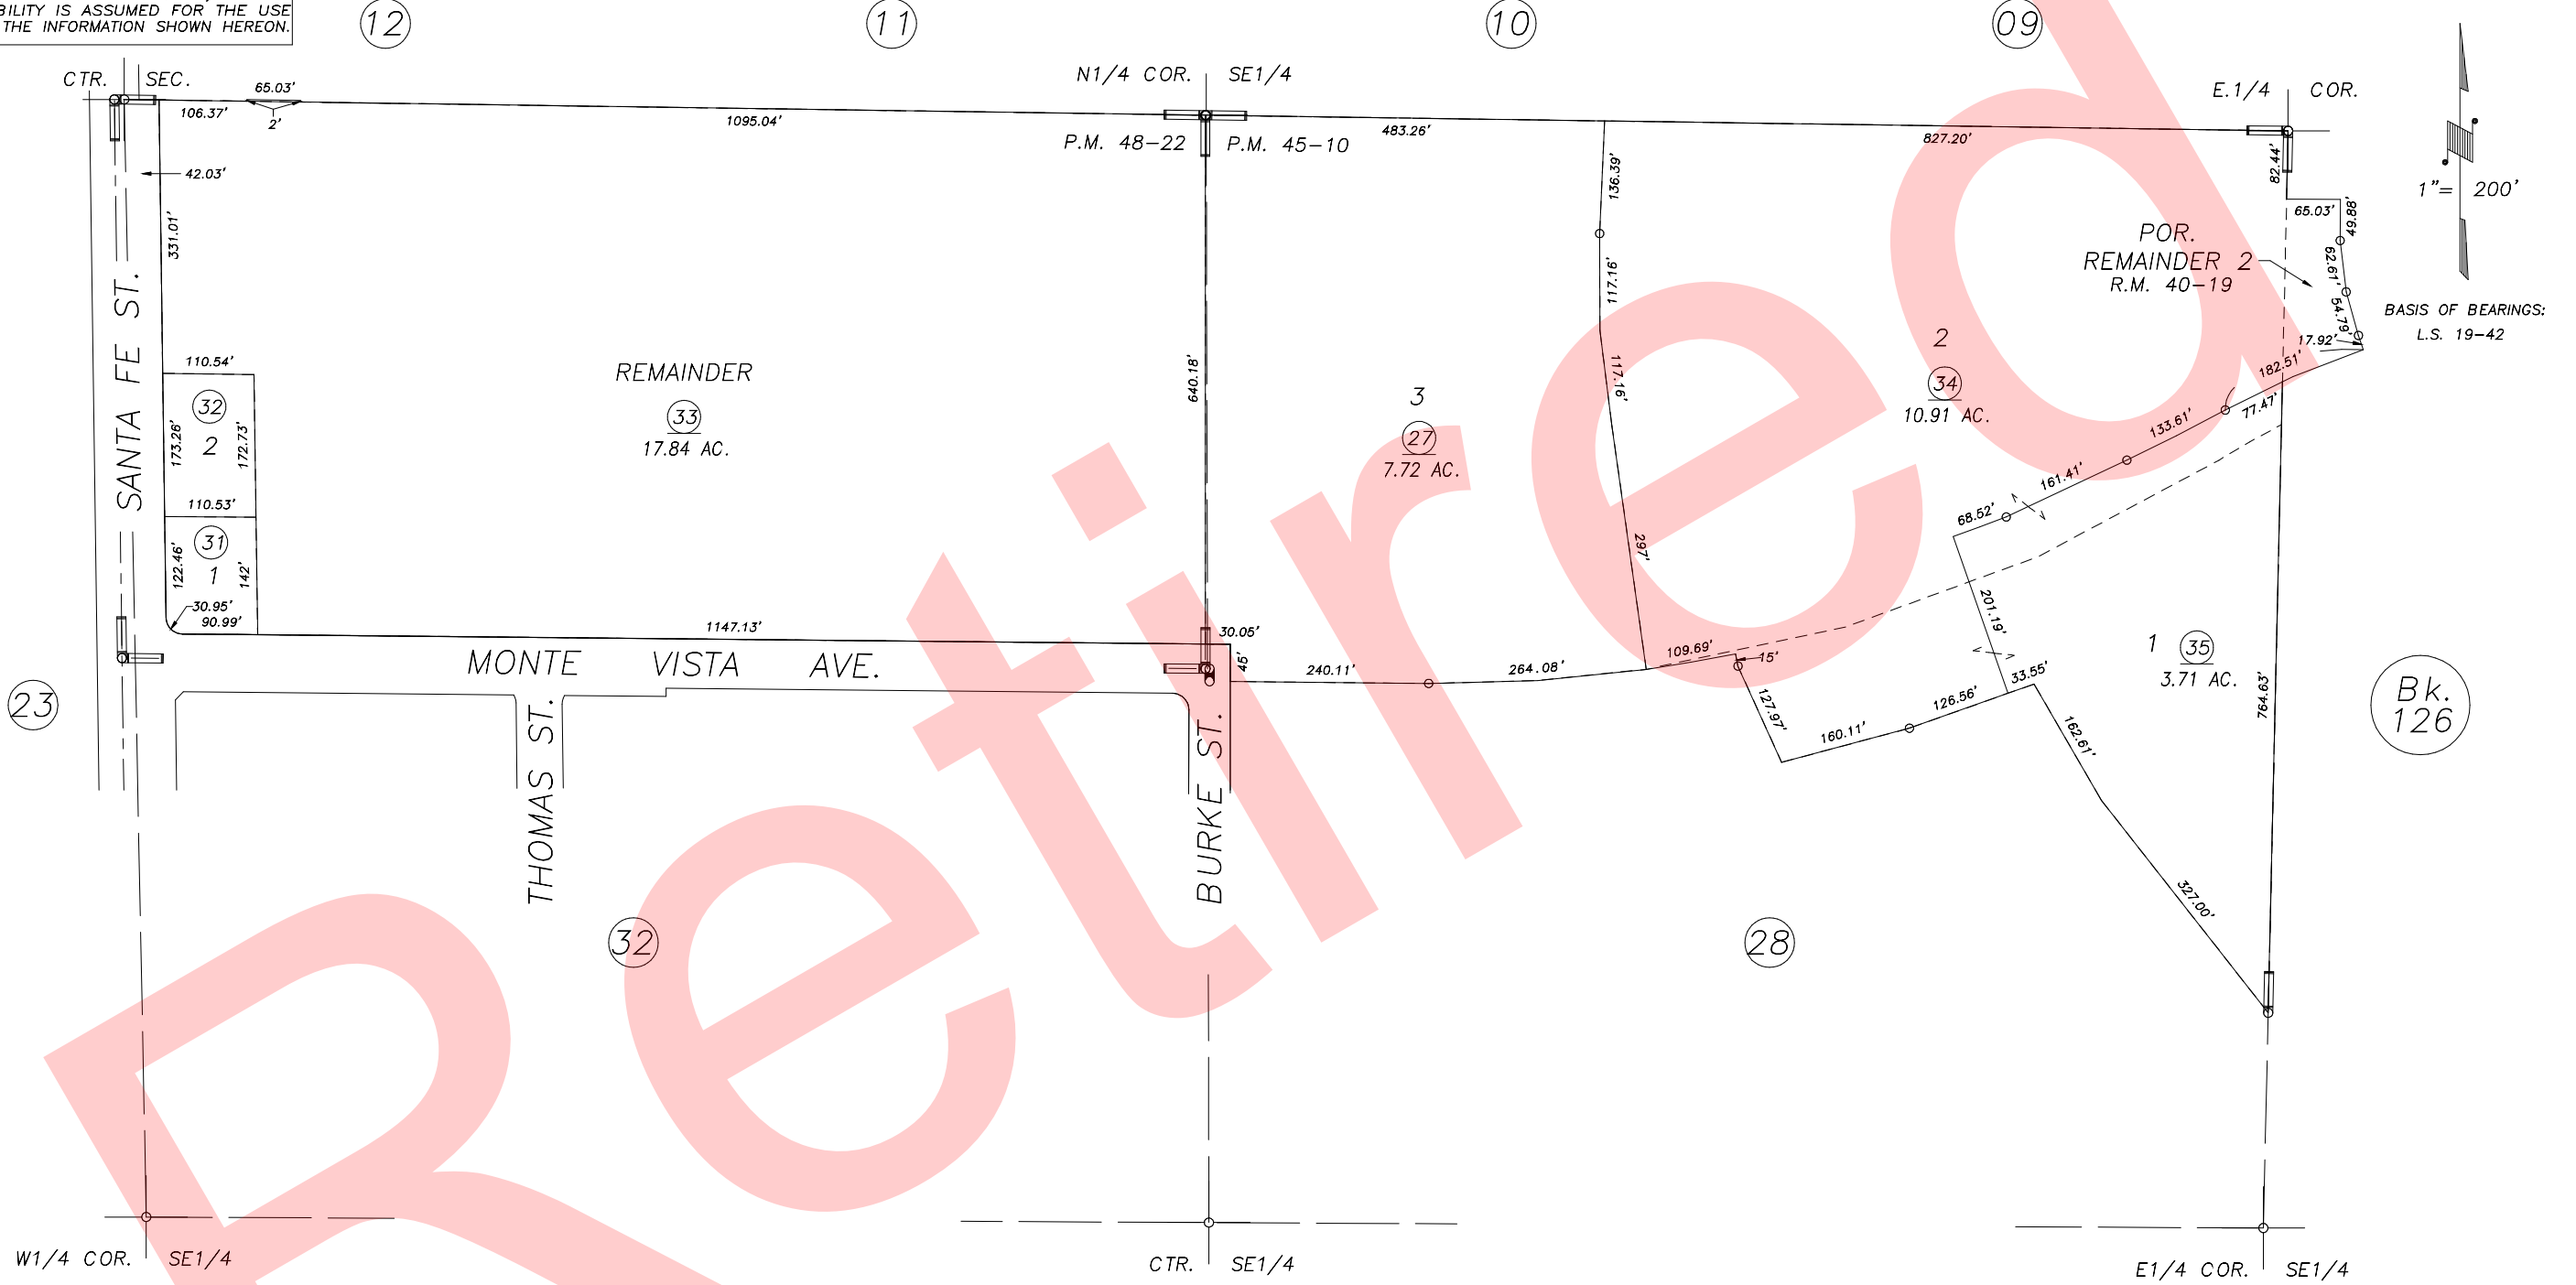

N1/2 OF SE1/4 SEC.5, T.19S., R.25E., M.D.B.&M.

Tax Area Codes 123-13
006-173

DISCLAIMER
THIS MAP WAS PREPARED FOR LOCAL PROPERTY ASSESSMENT PURPOSES ONLY AND THE PARCELS SHOWN HEREON MAY NOT COMPLY WITH STATE AND LOCAL SUBDIVISION ORDINANCES, AND NO LIABILITY IS ASSUMED FOR THE USE OF THE INFORMATION SHOWN HEREON.

POR. PARCEL MAP NO. 4405, P.M. 45-10
PARCEL MAP NO. 4717, P.M. 48-22
POR. MADDOX @ CALDWELL 5 PHASE 3, R.M. 40-19

CITY OF VISALIA
ASSESSOR'S MAPS BK.123 , PG.13
COUNTY OF TULARE, CALIFORNIA, U.S.A.

NOTE: Assessor's Parcel Numbers Shown in Circles
Assessor's Block Numbers Shown in Elipses