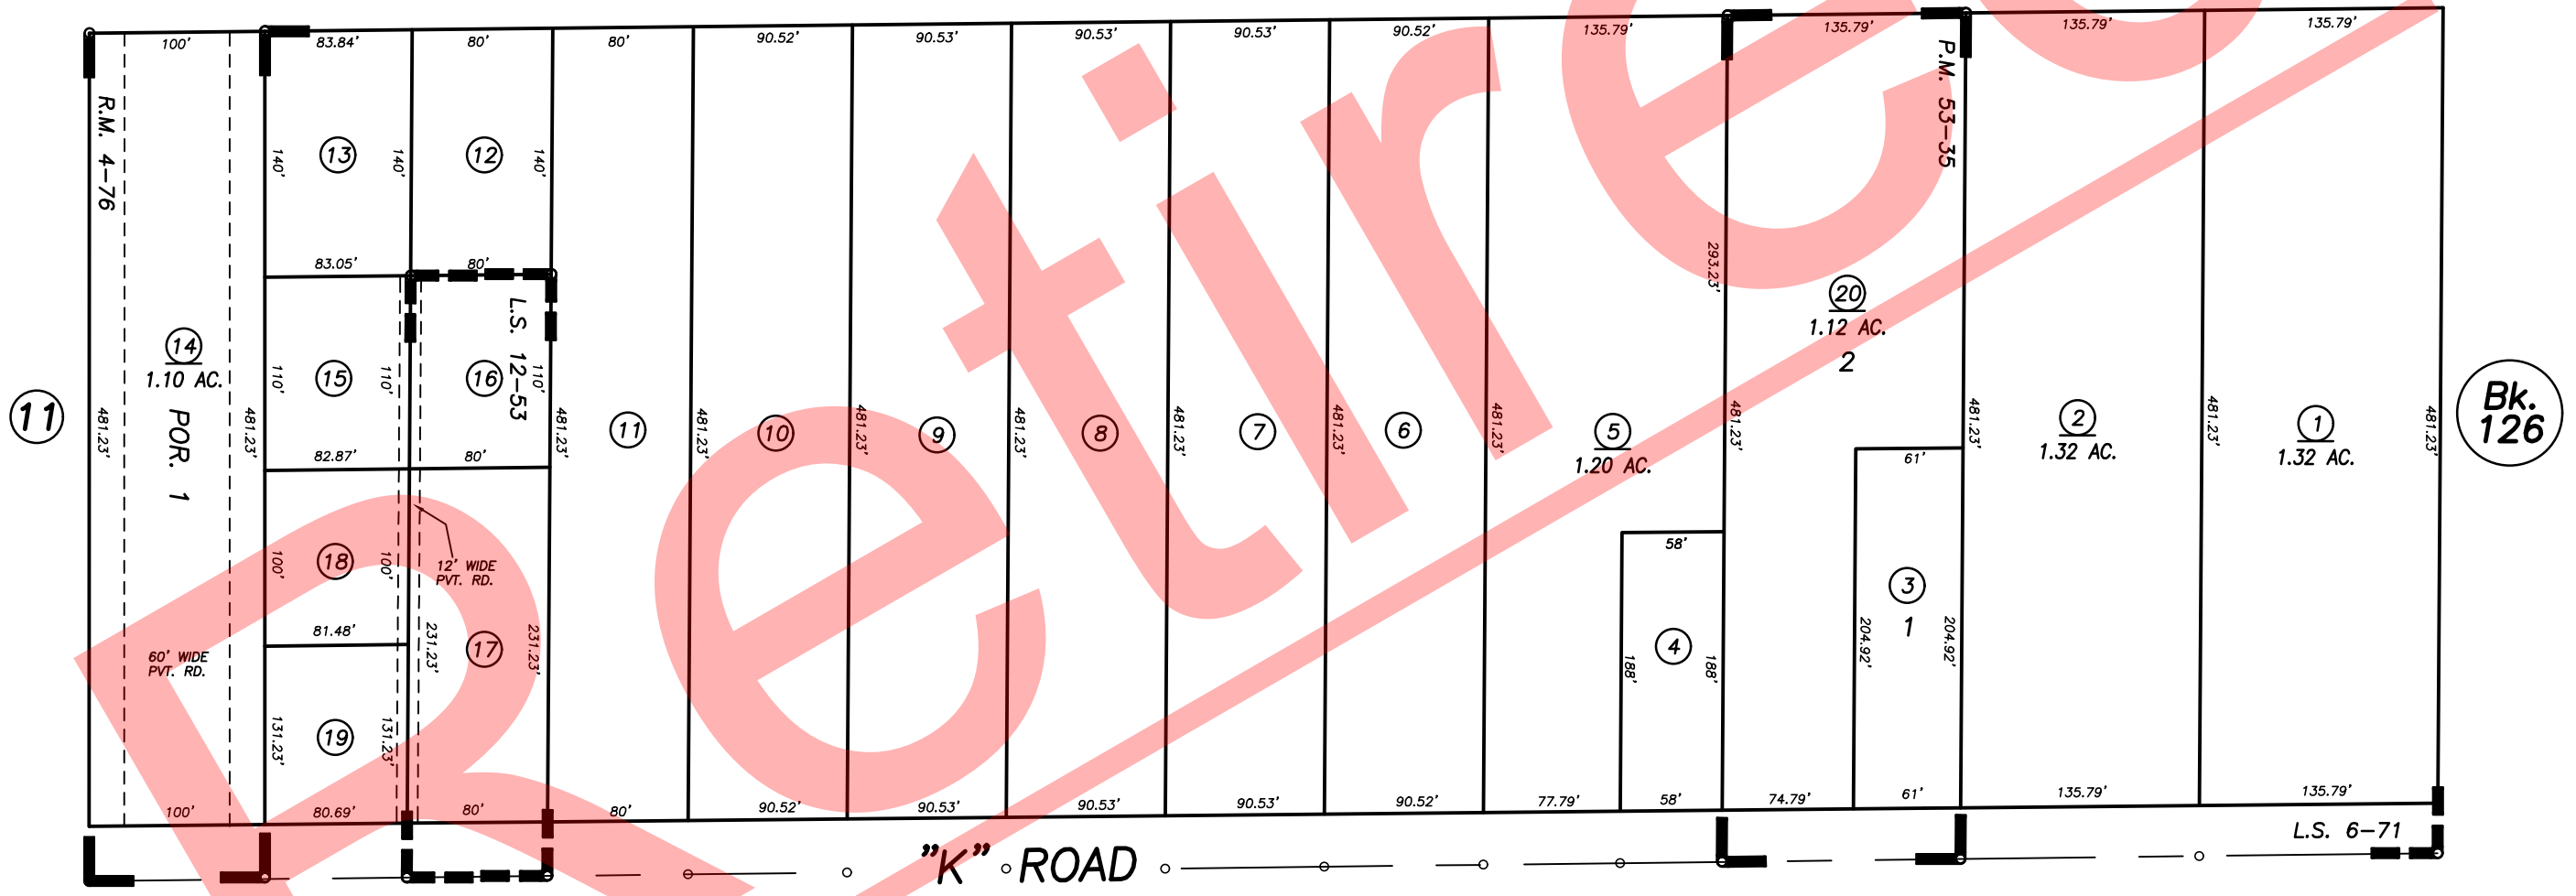

N1/2 OF SE1/4 OF NE1/4 SEC.5, T.19S., R.25E., M.D.B.&M.

Tax Area Codes **123-35**
 006-208

BASIS OF BEARINGS:
 R.M. 44-10

POR. PARCEL MAP NO. 376, P.M. 4-76
 POR. RECORD OF SURVEY, L.S. 6-71
 RECORD OF SURVEY, L.S. 12-53
 PARCEL MAP NO. 5228, P.M. 53-35

(34)

CITY OF VISALIA
 ASSESSOR'S MAPS BK. 123 , PG. 75
 COUNTY OF TULARE, CALIFORNIA, U.S.A.

NOTE: Assessor's Parcel Numbers Shown in Circles
 Assessor's Block Numbers Shown in Ellipses

(1) (123)

T.R.A.C. UPDATE	05/13/2021	WAC
REVISION	DATE	TECH