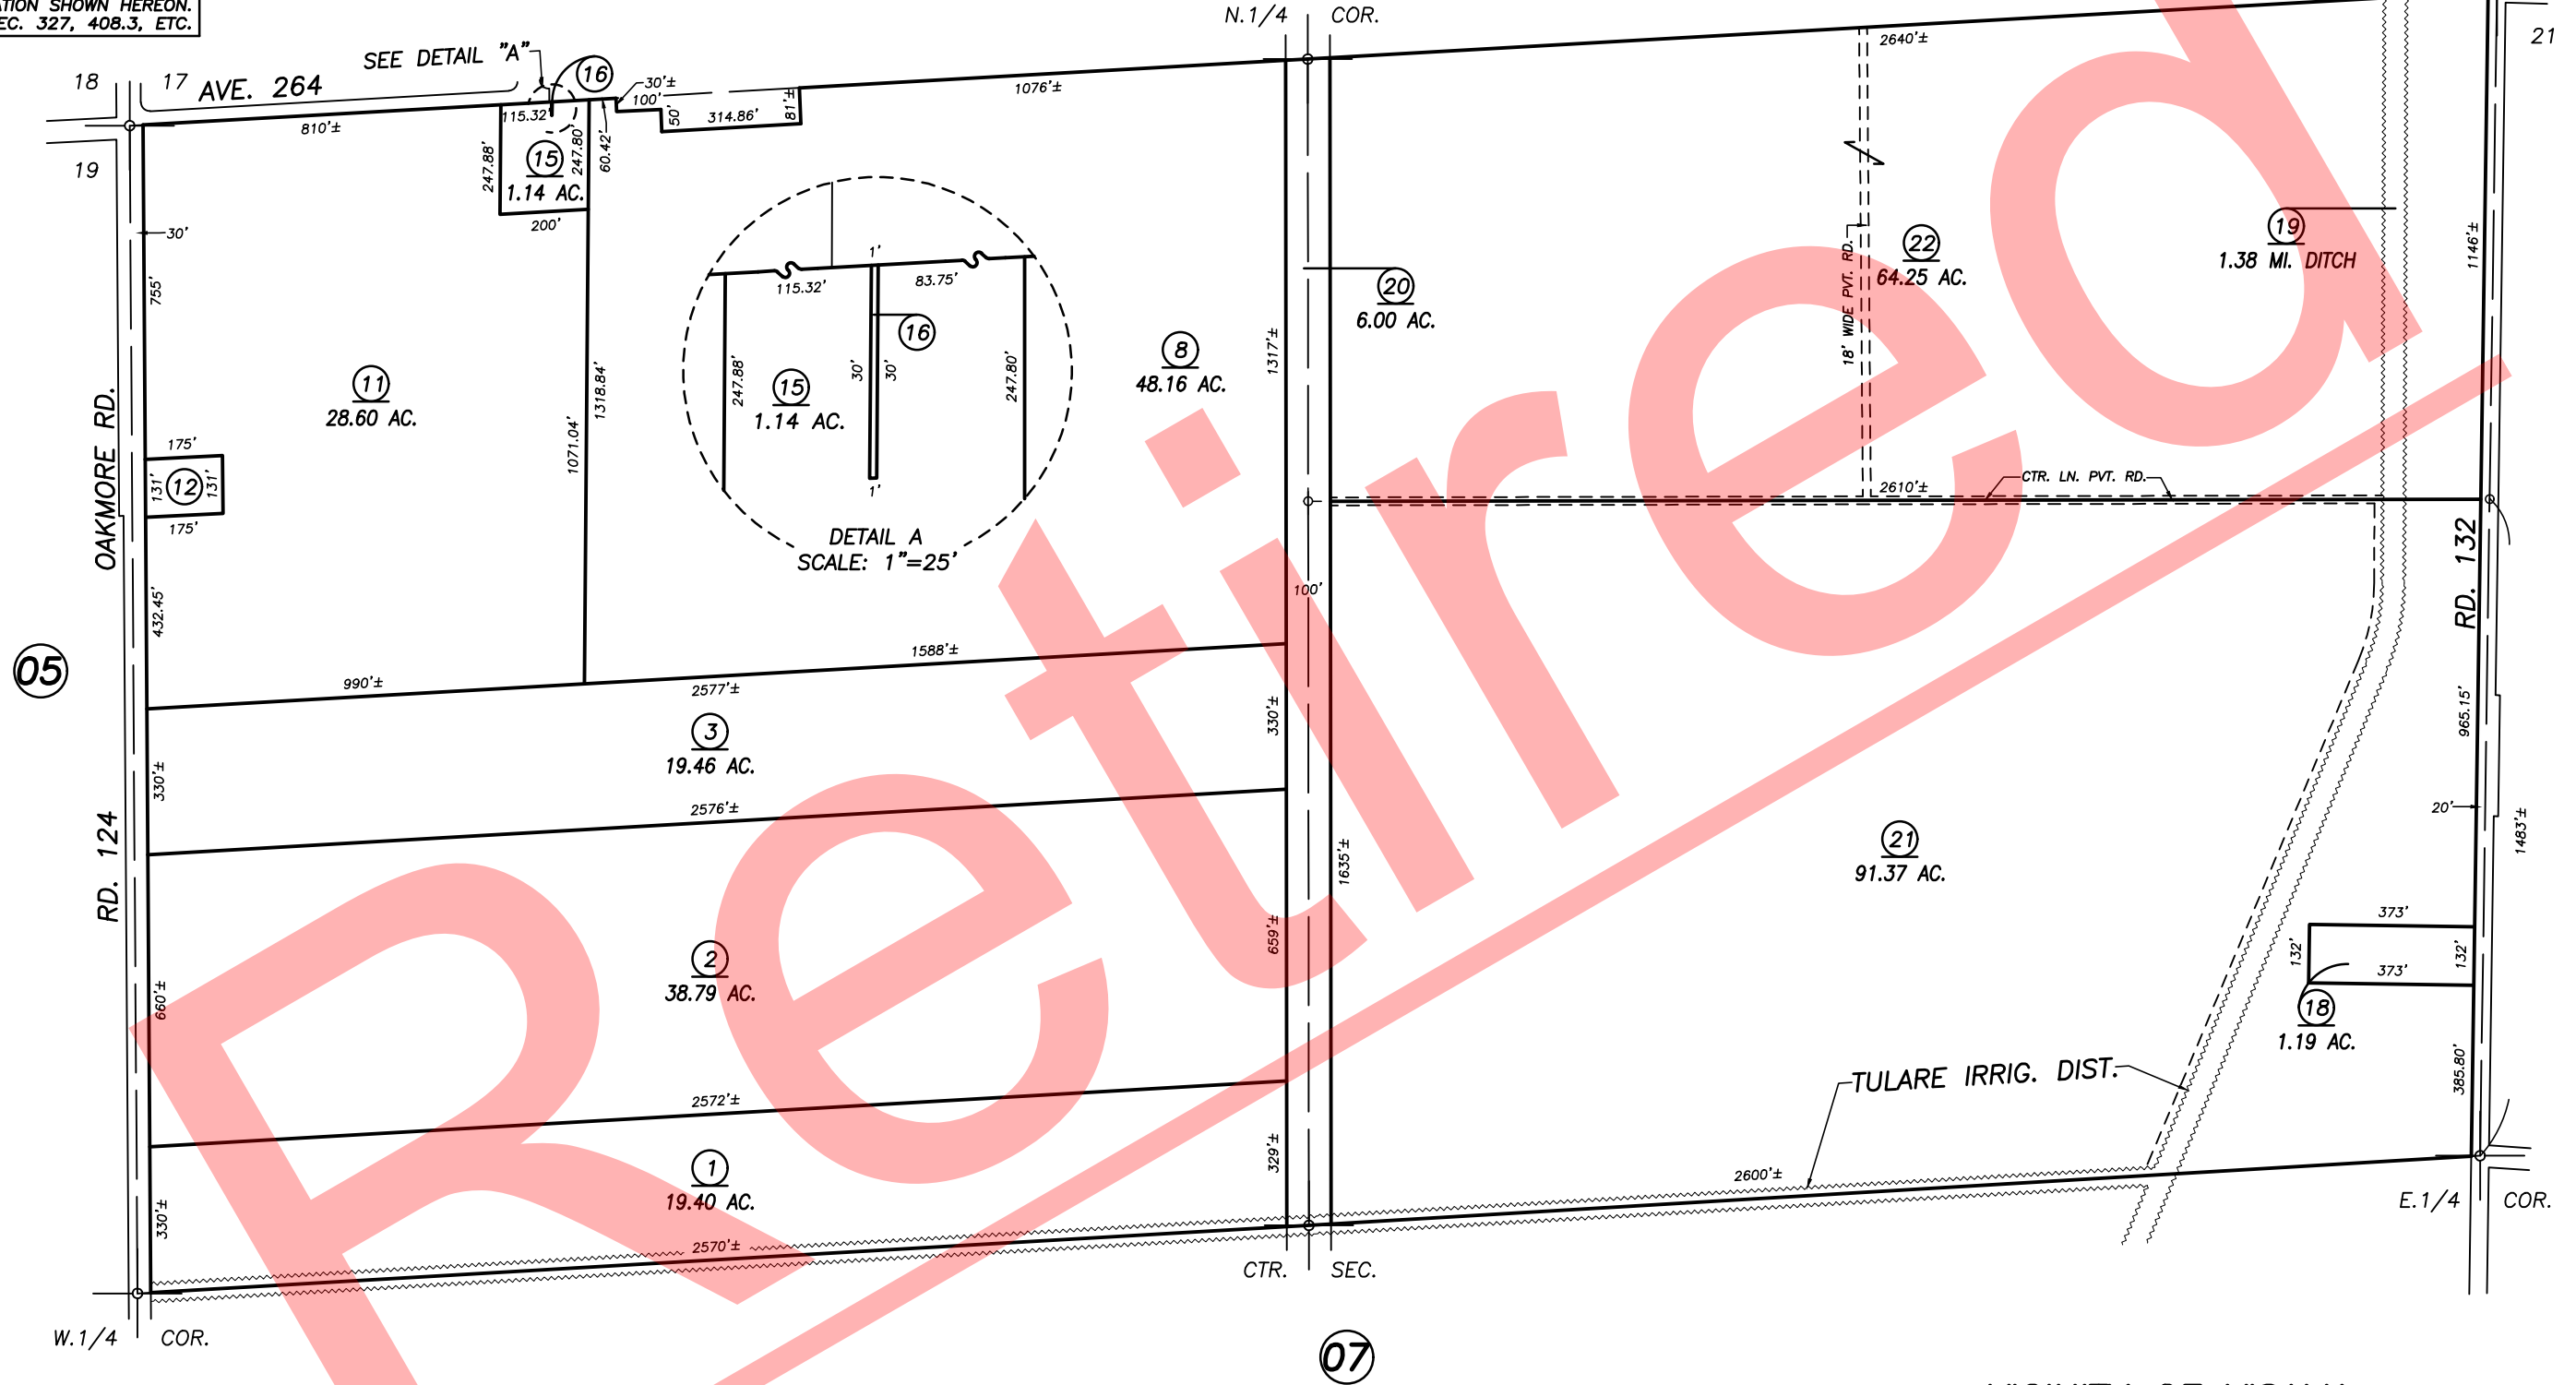

DISCLAIMER
THIS MAP WAS PREPARED FOR LOCAL PROPERTY ASSESSMENT PURPOSES ONLY AND THE PARCELS SHOWN HEREON MAY NOT COMPLY WITH STATE AND LOCAL SUBDIVISION ORDINANCES, AND NO LIABILITY IS ASSUMED FOR THE USE OF THE INFORMATION SHOWN HEREON. R & T CODE SEC. 327, 408.3, ETC.

BK. 126

VICINITY OF VISALIA
ASSESSOR'S MAPS BK. 150 , PG.06
COUNTY OF TULARE, CALIFORNIA, U.S.A.