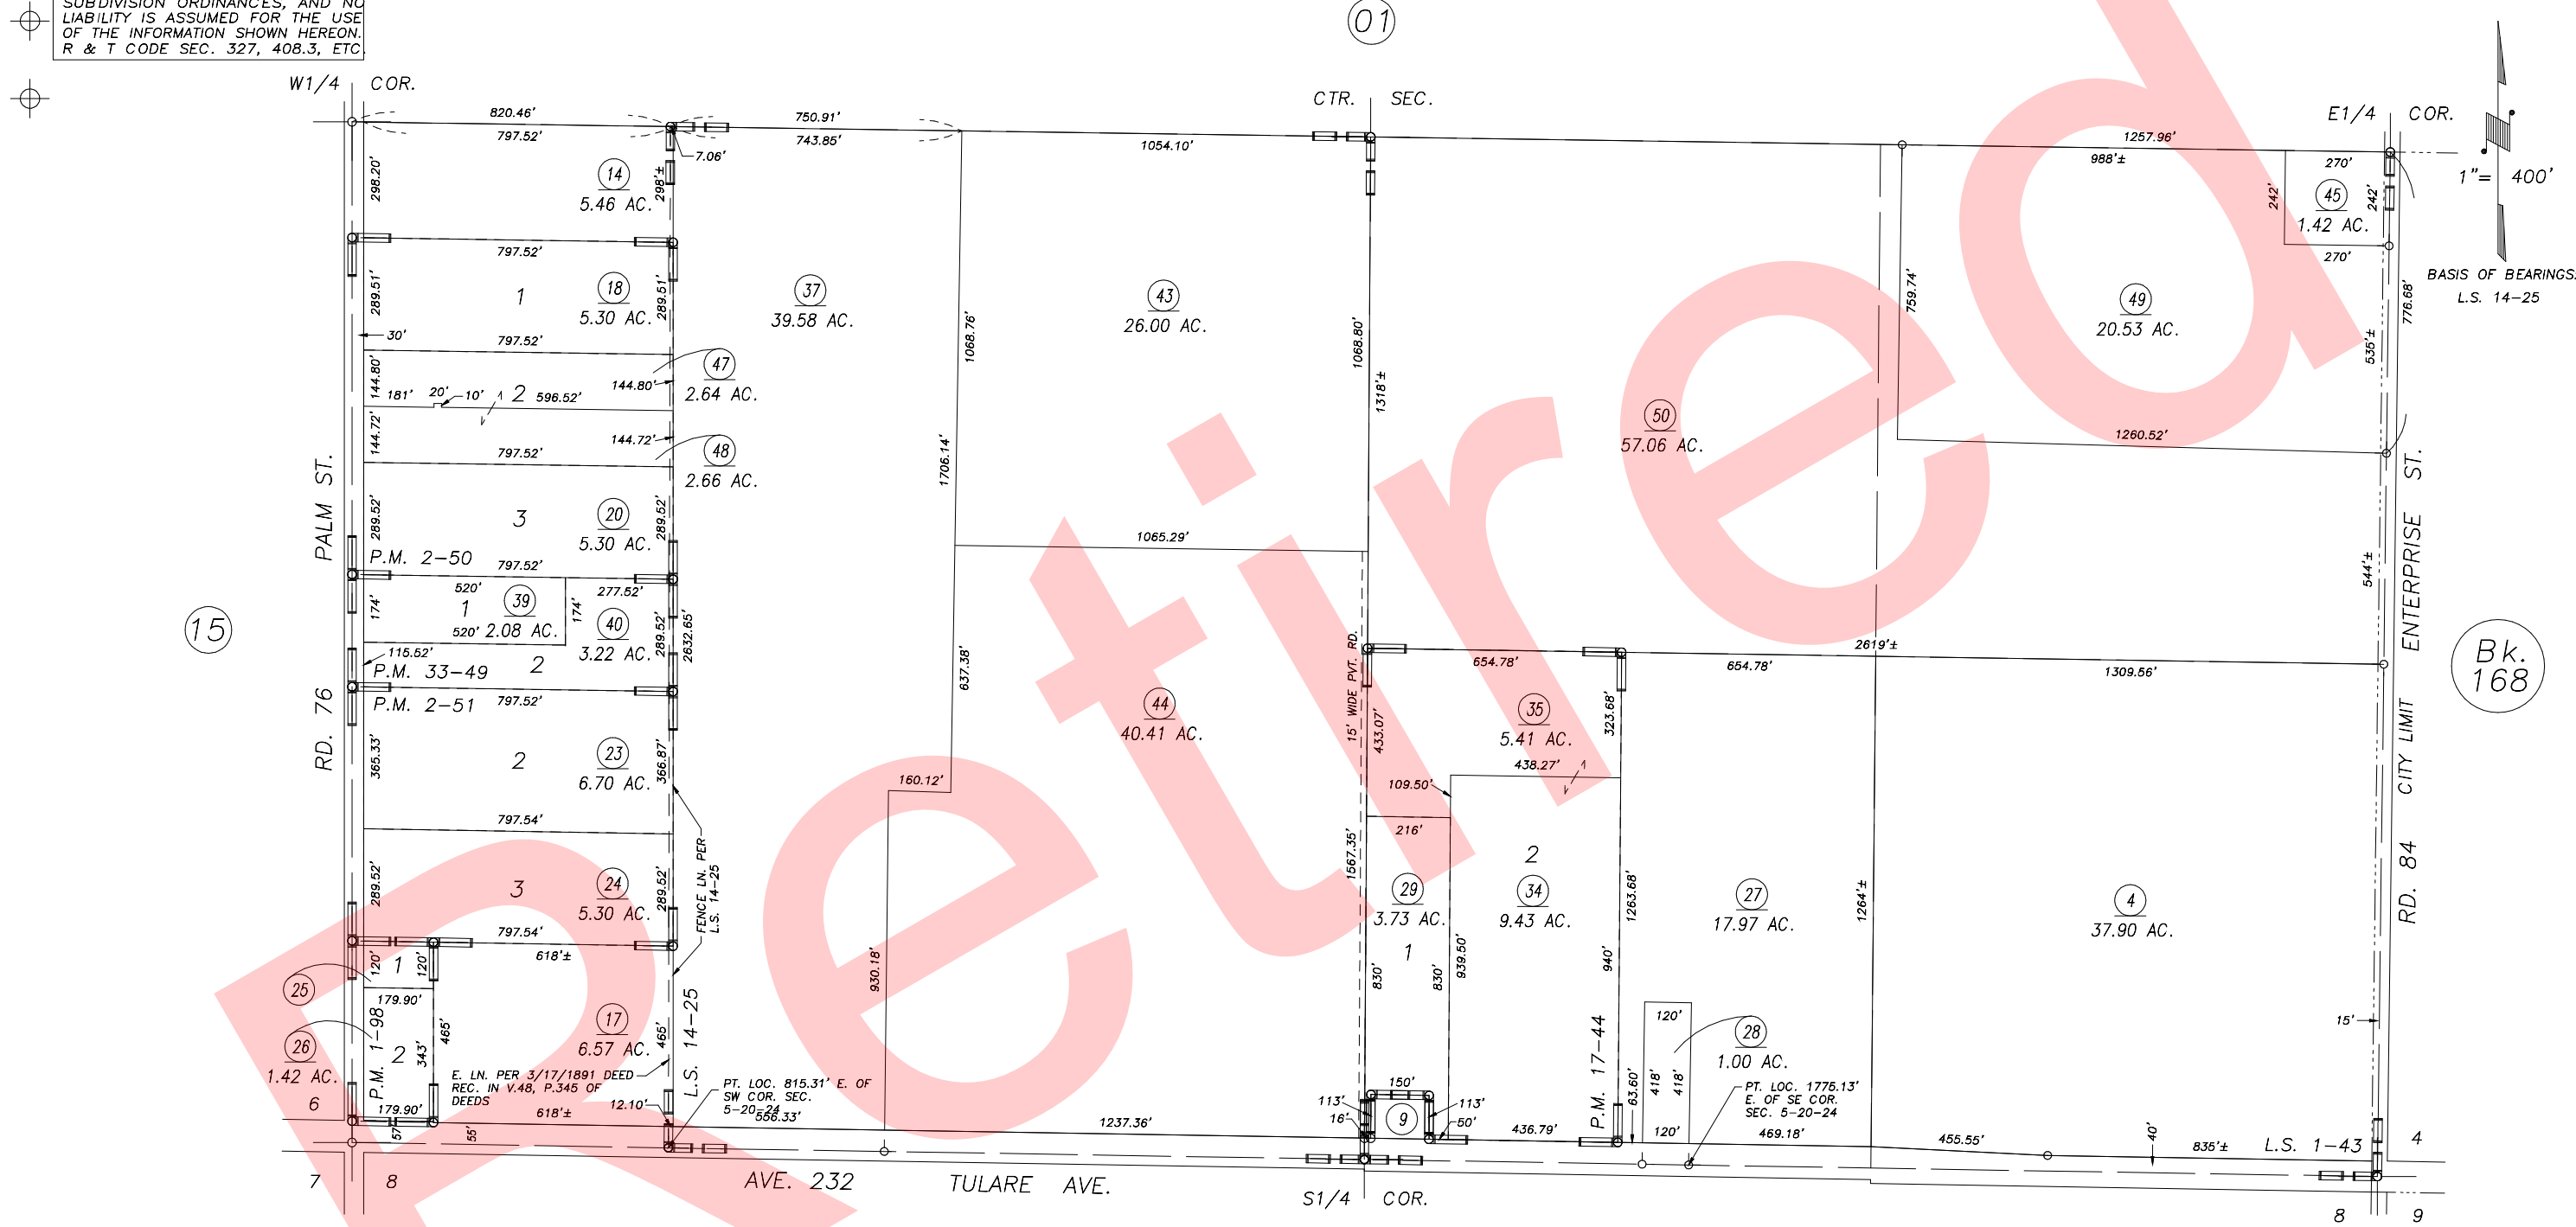

S1/2 SEC.5, T.20S., R.24E., M.D.B.&M.

Tax Area Codes 160-02

115-001

005-089

DISCLAIMER
 THIS MAP WAS PREPARED FOR LOCAL PROPERTY ASSESSMENT PURPOSES ONLY AND THE PARCELS SHOWN HEREON MAY NOT COMPLY WITH STATE AND LOCAL SUBDIVISION ORDINANCES, AND NO LIABILITY IS ASSUMED FOR THE USE OF THE INFORMATION SHOWN HEREON. R & T CODE SEC. 327, 408.3, ETC

15

Bk. 168

POR. RECORD OF SURVEY, L.S. 1-43
 PARCEL MAP 98, P.M. 1-98
 PARCEL MAP 150, P.M. 2-50
 PARCEL MAP 151, P.M. 2-51
 PARCEL MAP 1643, P.M. 17-44
 RECORD OF SURVEY, L.S. 14-25
 PARCEL MAP 3247, P.M. 33-49

VICINITY OF TULARE
 ASSESSOR'S MAPS BK.160 , PG.02
 COUNTY OF TULARE, CALIFORNIA, U.S.A.

NOTE: Assessor's Parcel Numbers Shown in Circles ① 123
 Assessor's Block Numbers Shown in Elipses

2014-0069580	02/13/2015	NFL
REVISION	DATE	TECH