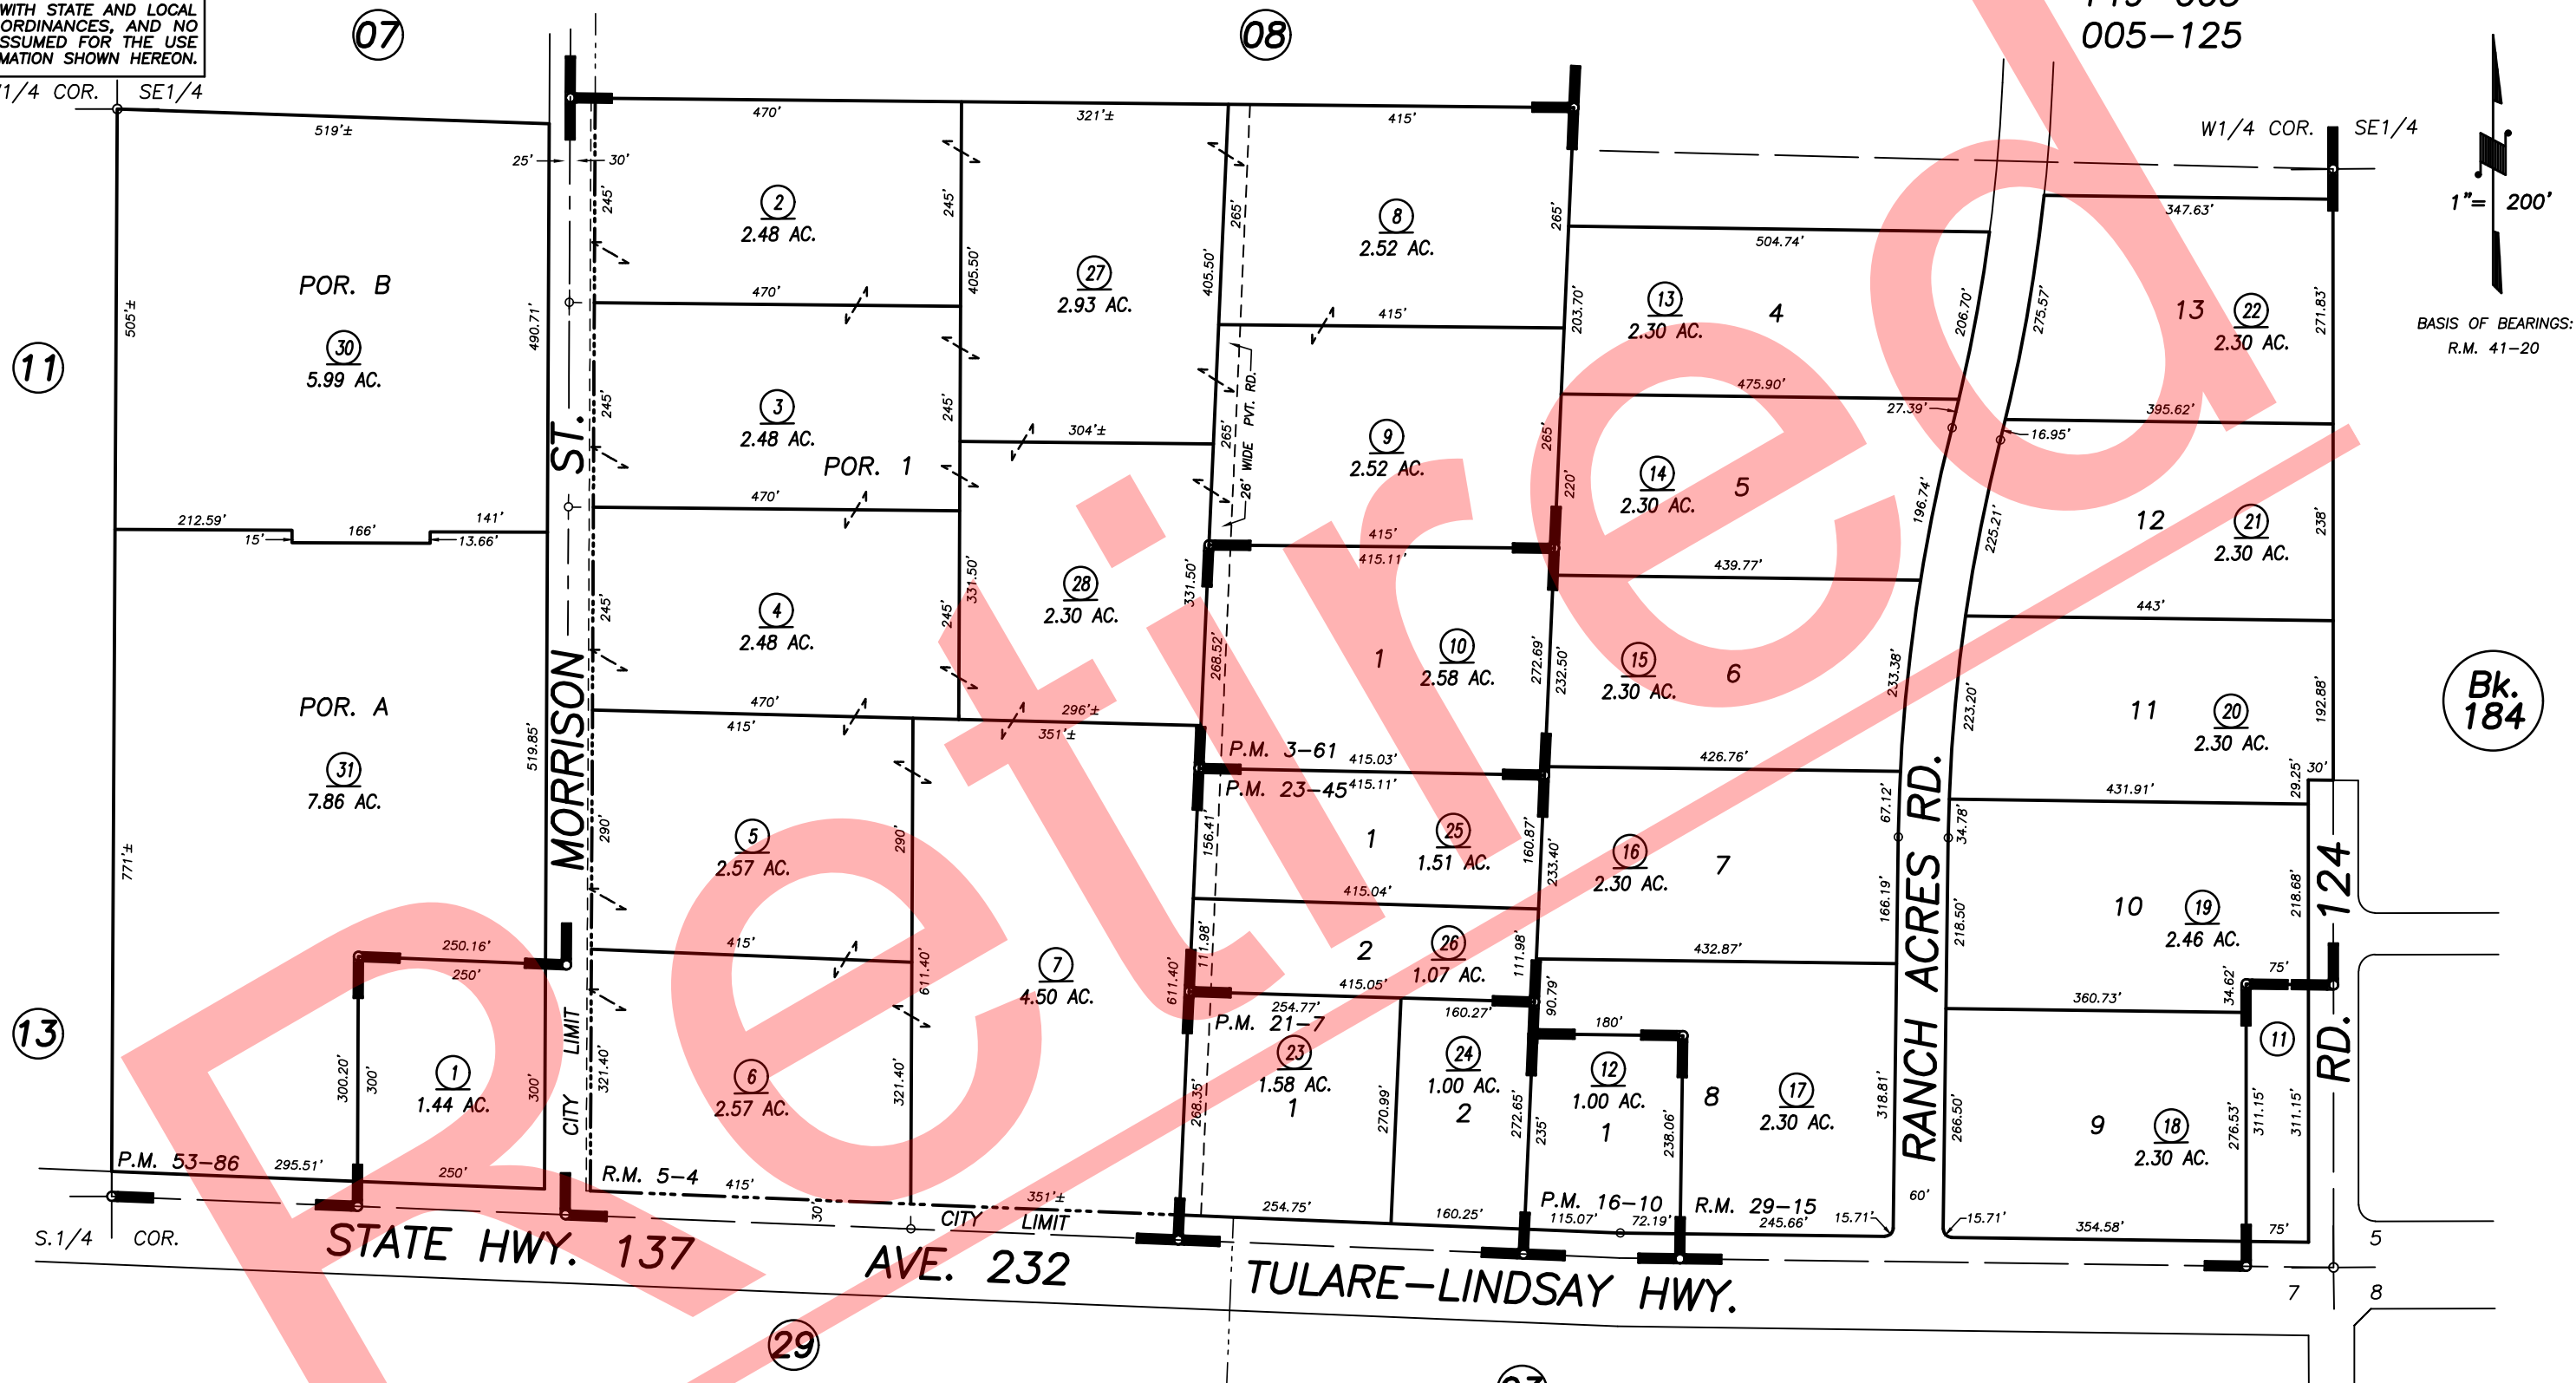

S1/2 OF SE1/4 SEC.6, T.20S., R.25E., M.D.B.&M.

Tax Area Codes 172-09

149-001
149-003
005-125

DISCLAIMER
THIS MAP WAS PREPARED FOR LOCAL PROPERTY ASSESSMENT PURPOSES ONLY AND THE PARCELS SHOWN HEREON MAY NOT COMPLY WITH STATE AND LOCAL SUBDIVISION ORDINANCES, AND NO LIABILITY IS ASSUMED FOR THE USE OF THE INFORMATION SHOWN HEREON.

POR. THOMAS TWADDLE SUBDIVISION, R.M. 5-4
 POR. TRACT NO. 578, R.M. 29-15
 PARCEL MAP NO. 261, P.M. 3-61
 PARCEL MAP NO. 1509, P.M. 16-10
 PARCEL MAP NO. 2006, P.M. 21-7
 PARCEL MAP NO. 2244, P.M. 23-45
 POR. PARCEL MAP NO. 5279, P.M. 53-86

VICINITY OF TULARE
 ASSESSOR'S MAPS BK. 172 , PG. 09
 COUNTY OF TULARE, CALIFORNIA, U.S.A.