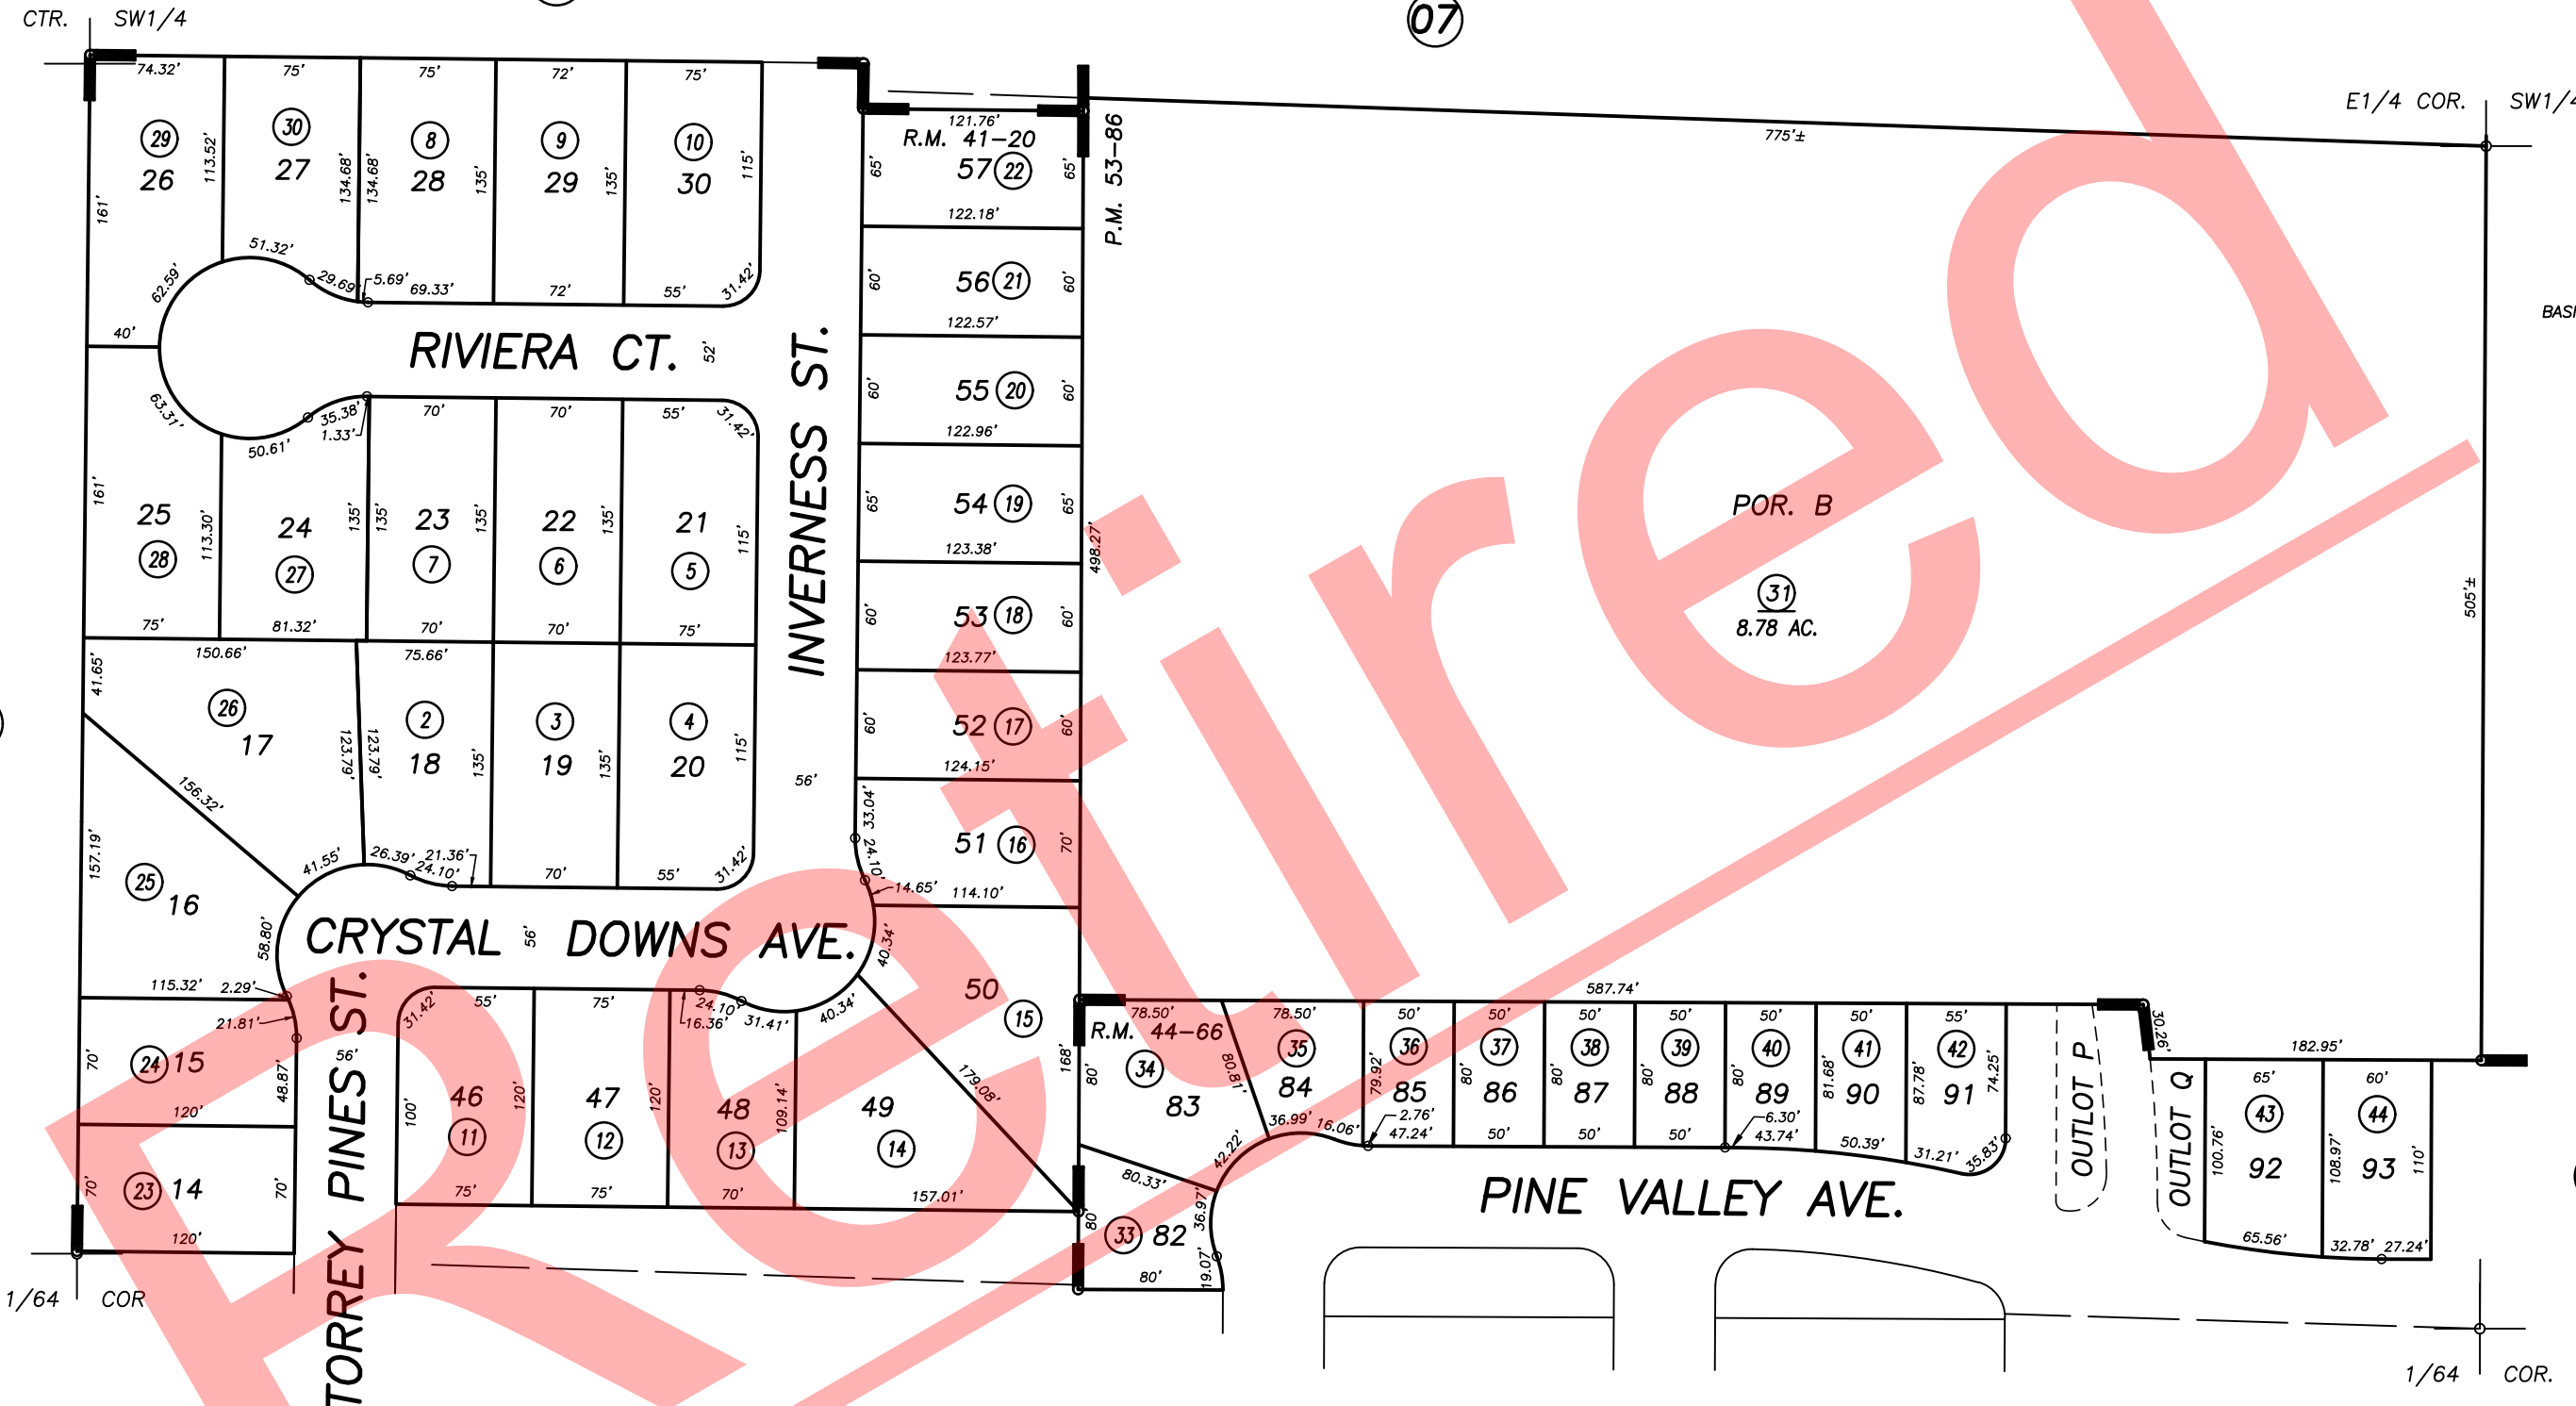

DISCLAIMER
THIS MAP WAS PREPARED FOR LOCAL PROPERTY ASSESSMENT PURPOSES ONLY AND THE PARCELS SHOWN HEREON MAY NOT COMPLY WITH STATE AND LOCAL SUBDIVISION ORDINANCES, AND NO LIABILITY IS ASSUMED FOR THE USE OF THE INFORMATION SHOWN HEREON.

POR. THE GREENS, PHASE 1, R.M. 41-20
POR. PARCEL MAP NO. 5279, P.M. 53-86
POR. FARRAR ESTATES, PHASE 1, R.M. 44-66

CITY OF TULARE
ASSESSOR'S MAPS BK. 172 , PG. 11
COUNTY OF TULARE, CALIFORNIA, U.S.A.