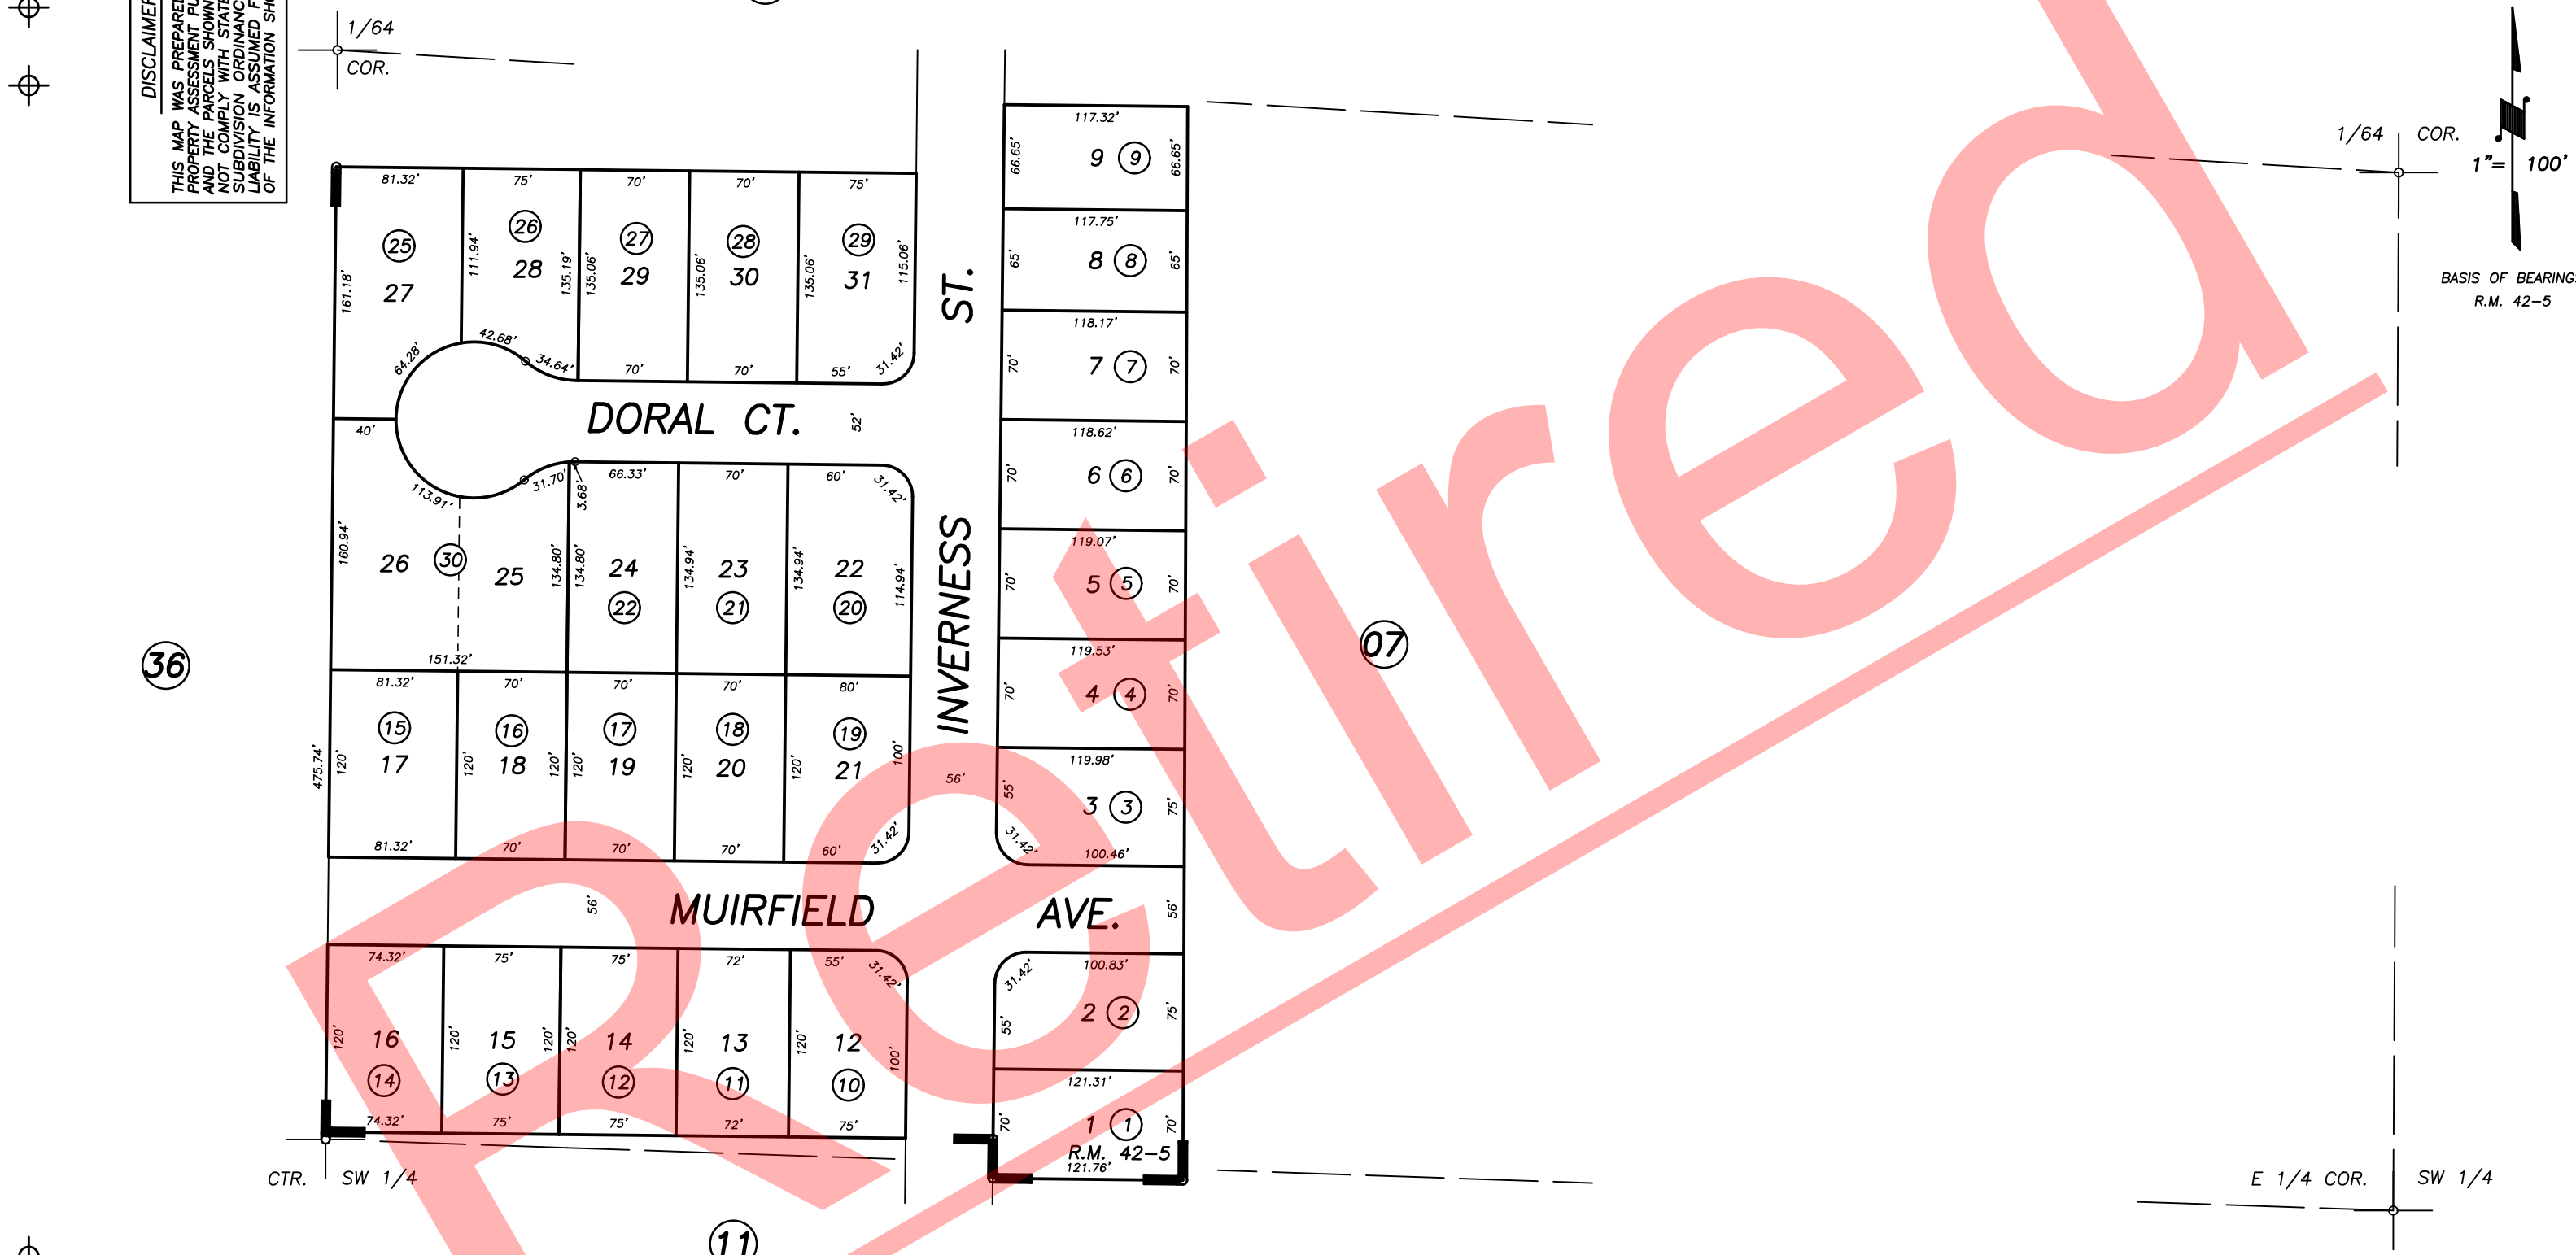

DISCLAIMER
THIS MAP WAS PREPARED FOR LOCAL PROPERTY ASSESSMENT PURPOSES ONLY AND THE PARCELS SHOWN HEREON MAY NOT COMPLY WITH STATE AND LOCAL SUBDIVISION ORDINANCES, AND NO LIABILITY IS ASSUMED FOR THE USE OF THE INFORMATION SHOWN HEREON.

POR. THE GREENS, PHASE 2, R.M. 42-5

CITY OF TULARE
ASSESSOR'S MAPS BK. 172 , PG.22
COUNTY OF TULARE, CALIFORNIA, U.S.A.