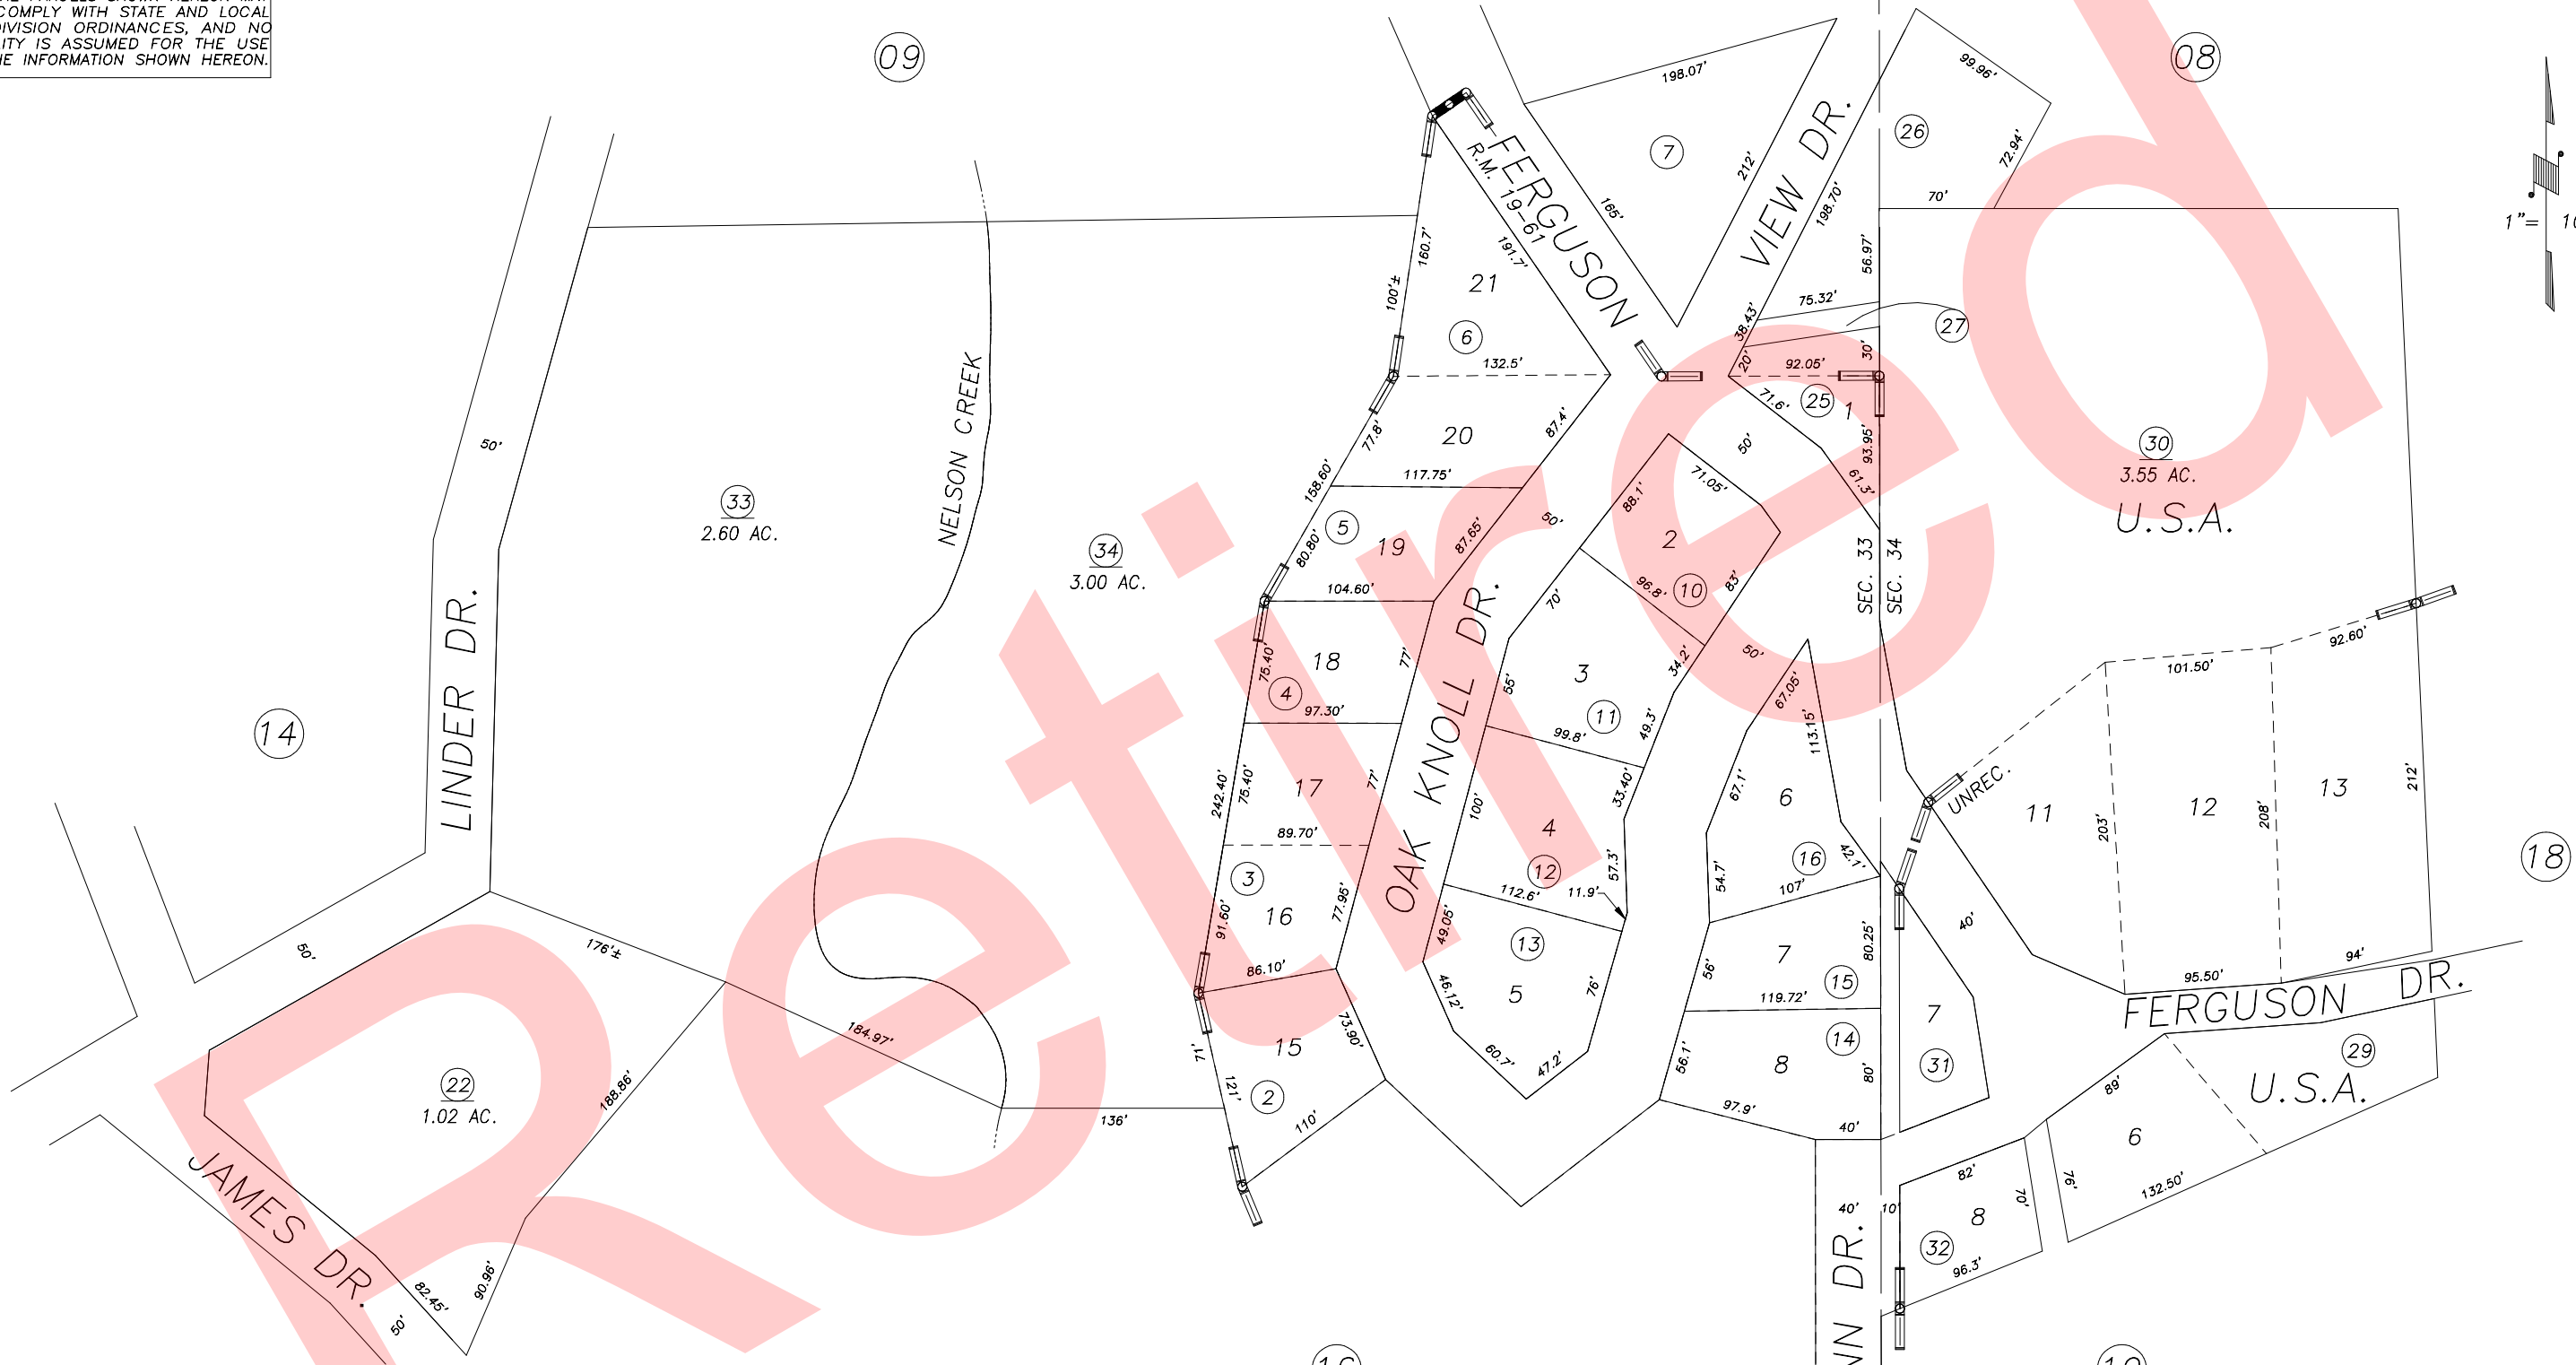

**DISCLAIMER**  
 THIS MAP WAS PREPARED FOR LOCAL PROPERTY ASSESSMENT PURPOSES ONLY AND THE PARCELS SHOWN HEREON MAY NOT COMPLY WITH STATE AND LOCAL SUBDIVISION ORDINANCES, AND NO LIABILITY IS ASSUMED FOR THE USE OF THE INFORMATION SHOWN HEREON.

POR. SE 1/4 SEC. 33, & POR. SW 1/4 SEC. 34, T.20S.,R.31E., M.D.B.& M. Tax Area Code 222-17

136-005

REVISION	DATE	BY
07/13/01	R/JL	

POR. SODA SPRINGS TR., (U.S. GOV'T) UNREC.  
 POR. TRACT 28, R.M. 19-61

ASSESSOR'S MAPS BK. 222 , PG. 17 .  
 COUNTY OF TULARE, CALIF.

NOTE: Assessor's Block Numbers Shown in Ellipses  
 Assessor's Parcel Numbers Shown in Circles

01/02